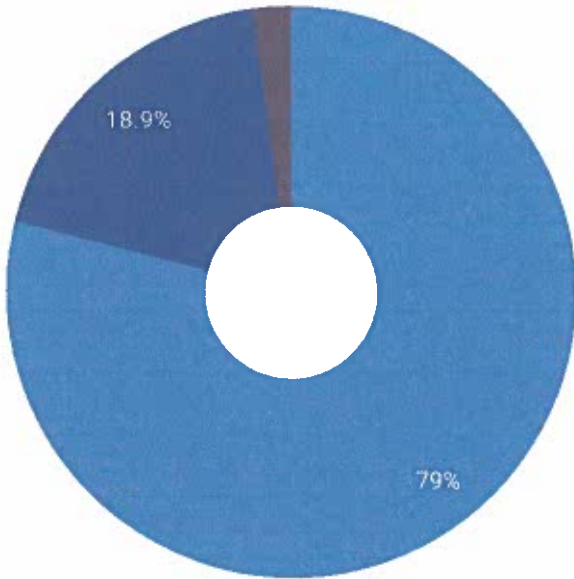

Campus / Department ▾	Record Count 4,984	Certified # Votes 2,802	Classified # Votes 2,182
Staff Position ▾	Total Employees = 5,674 88%	Certified Emp = 3,096 91%	Classified Emp = 2,578 85%

● Calendar A (Seleccion de cale...
 ● Calendar B (Seleccion de cale...
 ● I choose not to vote (Elijo no...