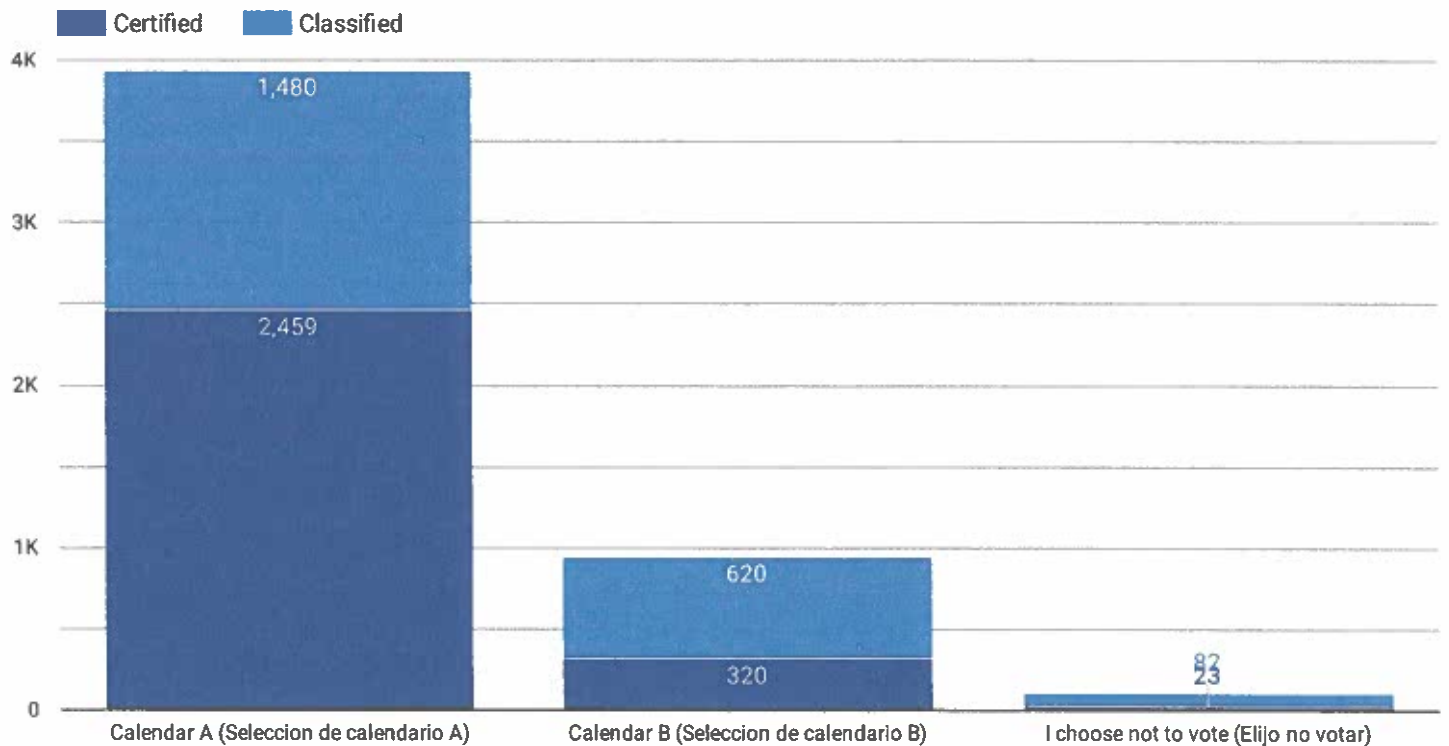

Calendar	# of Votes
1. Calendar A (Seleccion de calendario A)	3,939
2. Calendar B (Seleccion de calendario B)	940
3. I choose not to vote (Elijo no votar)	105

Grand total **4,984**

1 - 3 / 3 < >