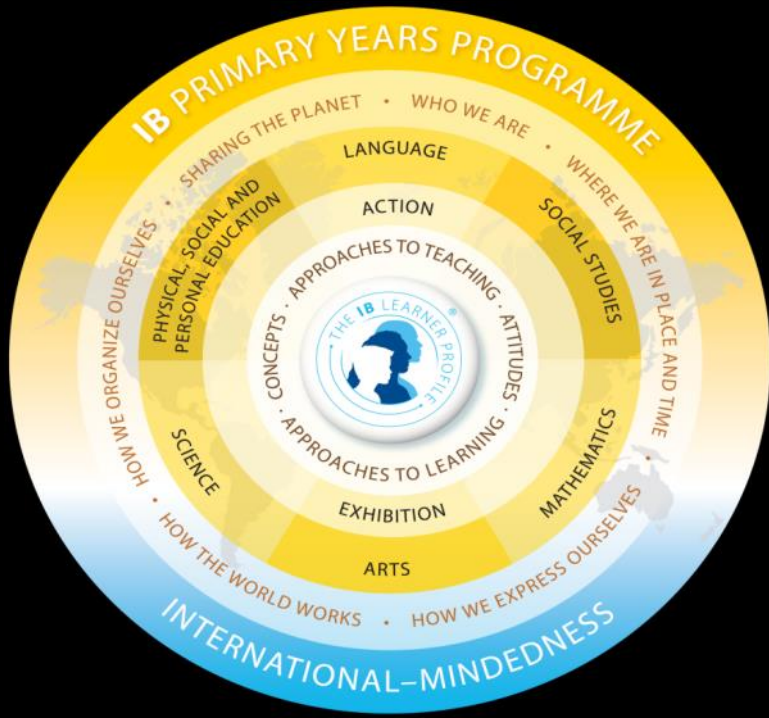

Denton ISD's

*International Baccalaureate
Continuum*

Primary Years Programme

Newton Rayzor Elementary
An IB World School
Offering the
Primary Years Programme

Balanced

4th Grade Day of Action

Action

Borman Elementary An IB World School Offering the Primary Years Programme

Sr. Sergio Jimenez Guatemala

Calhoun Middle School

An IB World School

Middle Years Programme

DESIGN CLASS

Denton High School

Middle Years Programme

World Affairs Council Trip - American Intelligence in the Age of Terror -