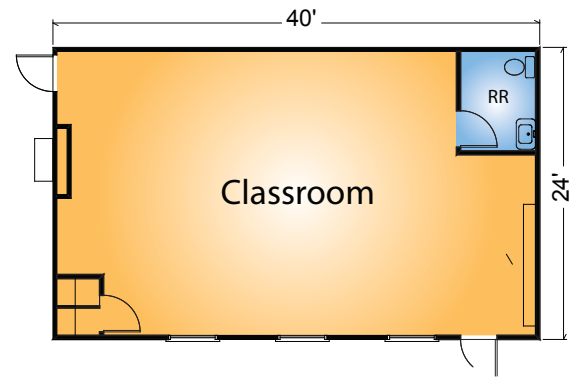

Budget Series

1 & 2 Classroom Buildings

Size: 960 ft²-1,960 ft²

The standard Budget Series building includes one or two classrooms with or without restrooms.

Innovative**Modular**
solutions