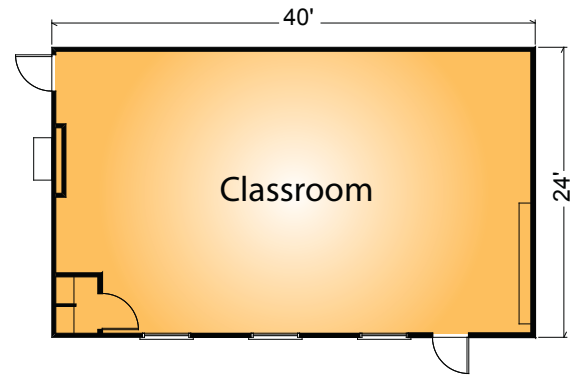

Budget Series

1 & 2 Classroom Buildings

Size: 960 ft²-1,960 ft²

The standard Budget Series building includes one or two classrooms with or without restrooms.

Innovative**Modular**
solutions