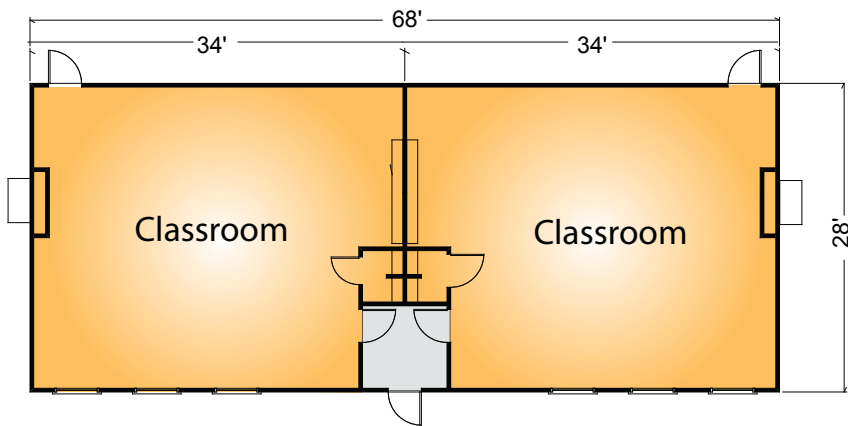

Budget Series

1 & 2 Classroom Buildings

Size: 960 ft²-1,960 ft²

The standard Budget Series building includes one or two classrooms with or without restrooms.

Innovative**Modular**
solutions