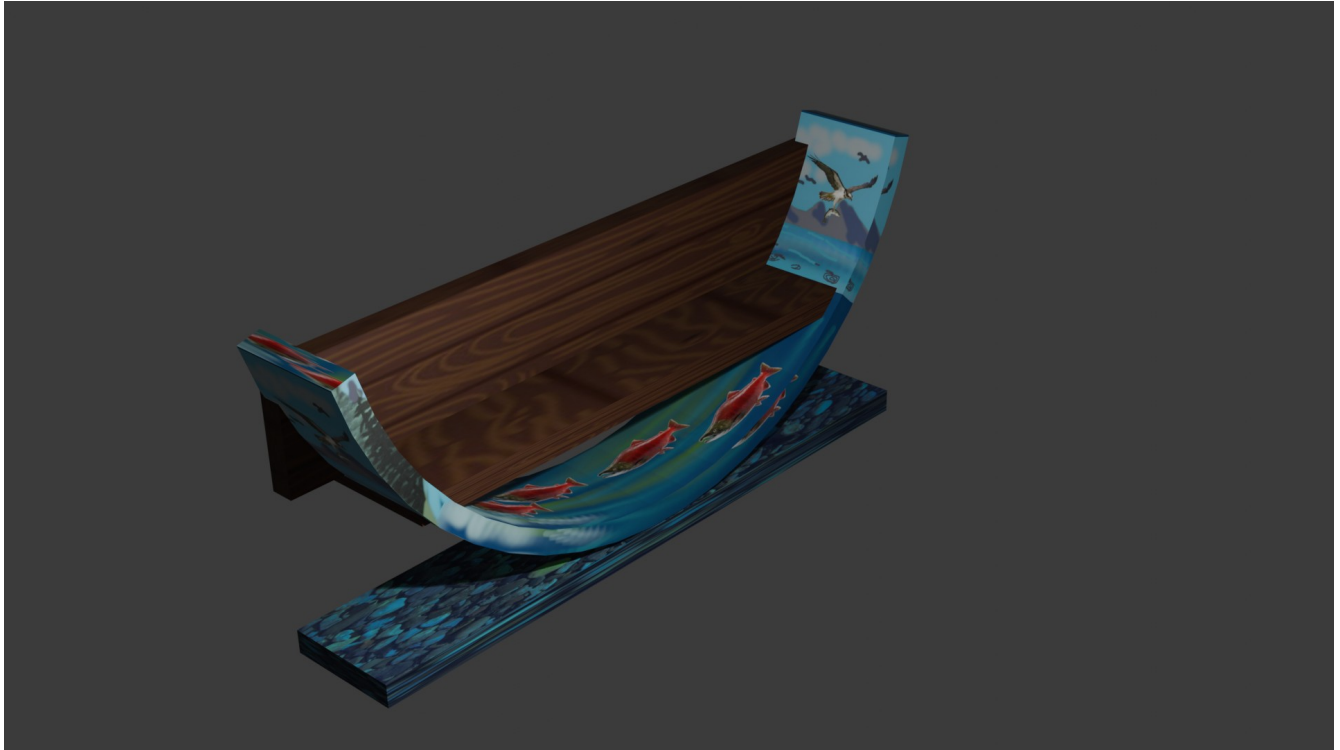

The Run
by: Michael Fellegy

Concept sketches have been hand drawn on the computer using GIMP 2.10, and created by hand using Blender 3D modeling program. The final result on the bench will be highly detailed and polished.