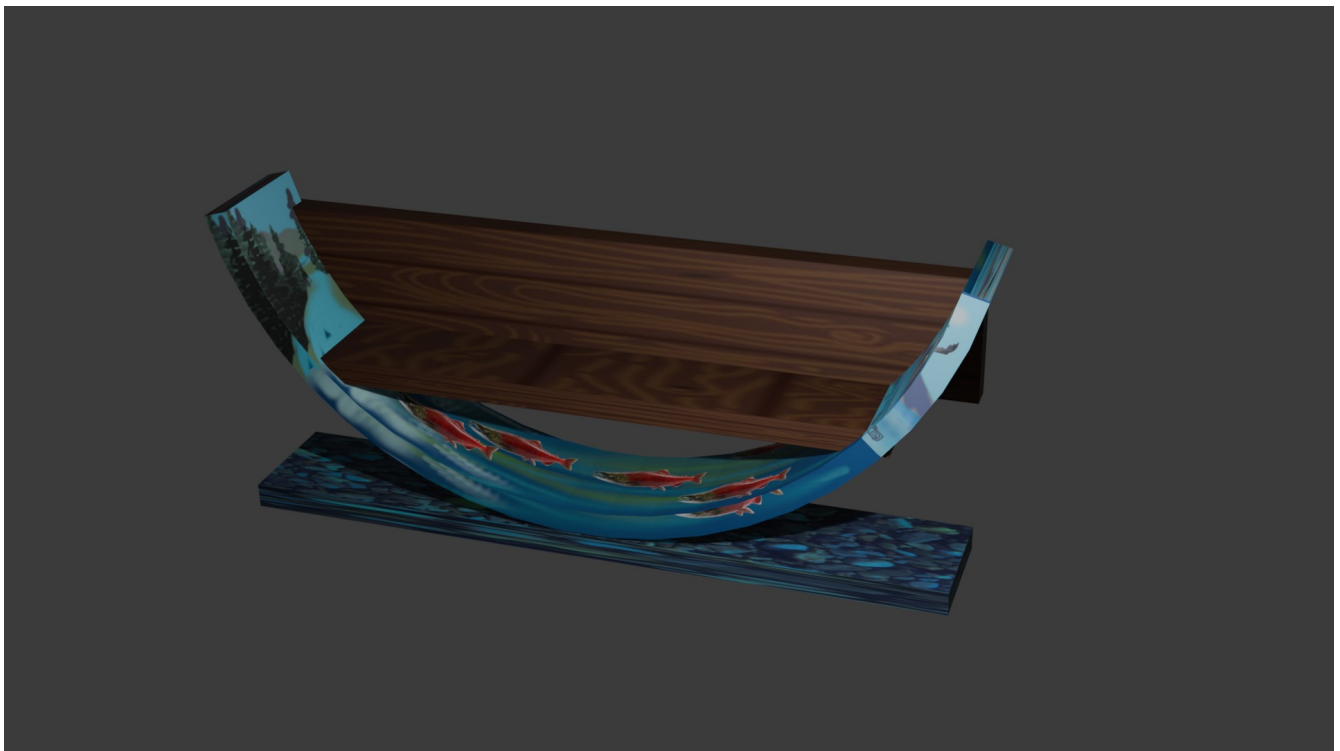

The Run
by: Michael Fellegy

Concept sketches have been hand drawn on the computer using GIMP 2.10, and created by hand using Blender 3D modeling program. The final result on the bench will be highly detailed and polished.