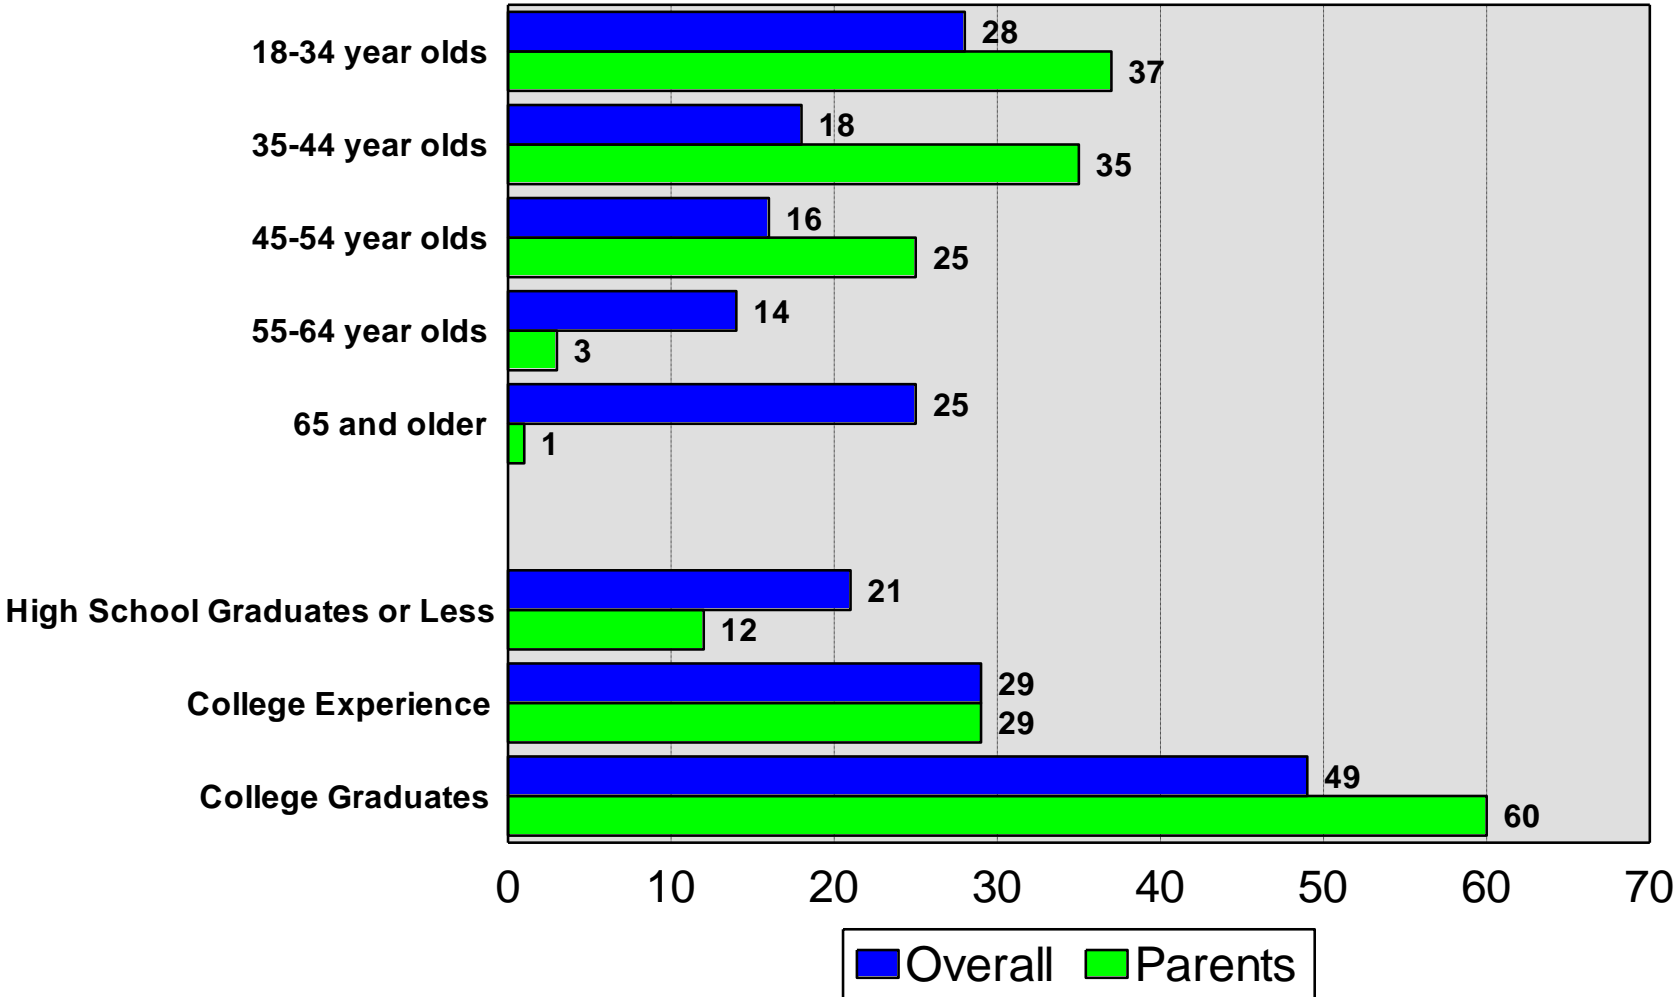

Demographics II

2024 Edina School District