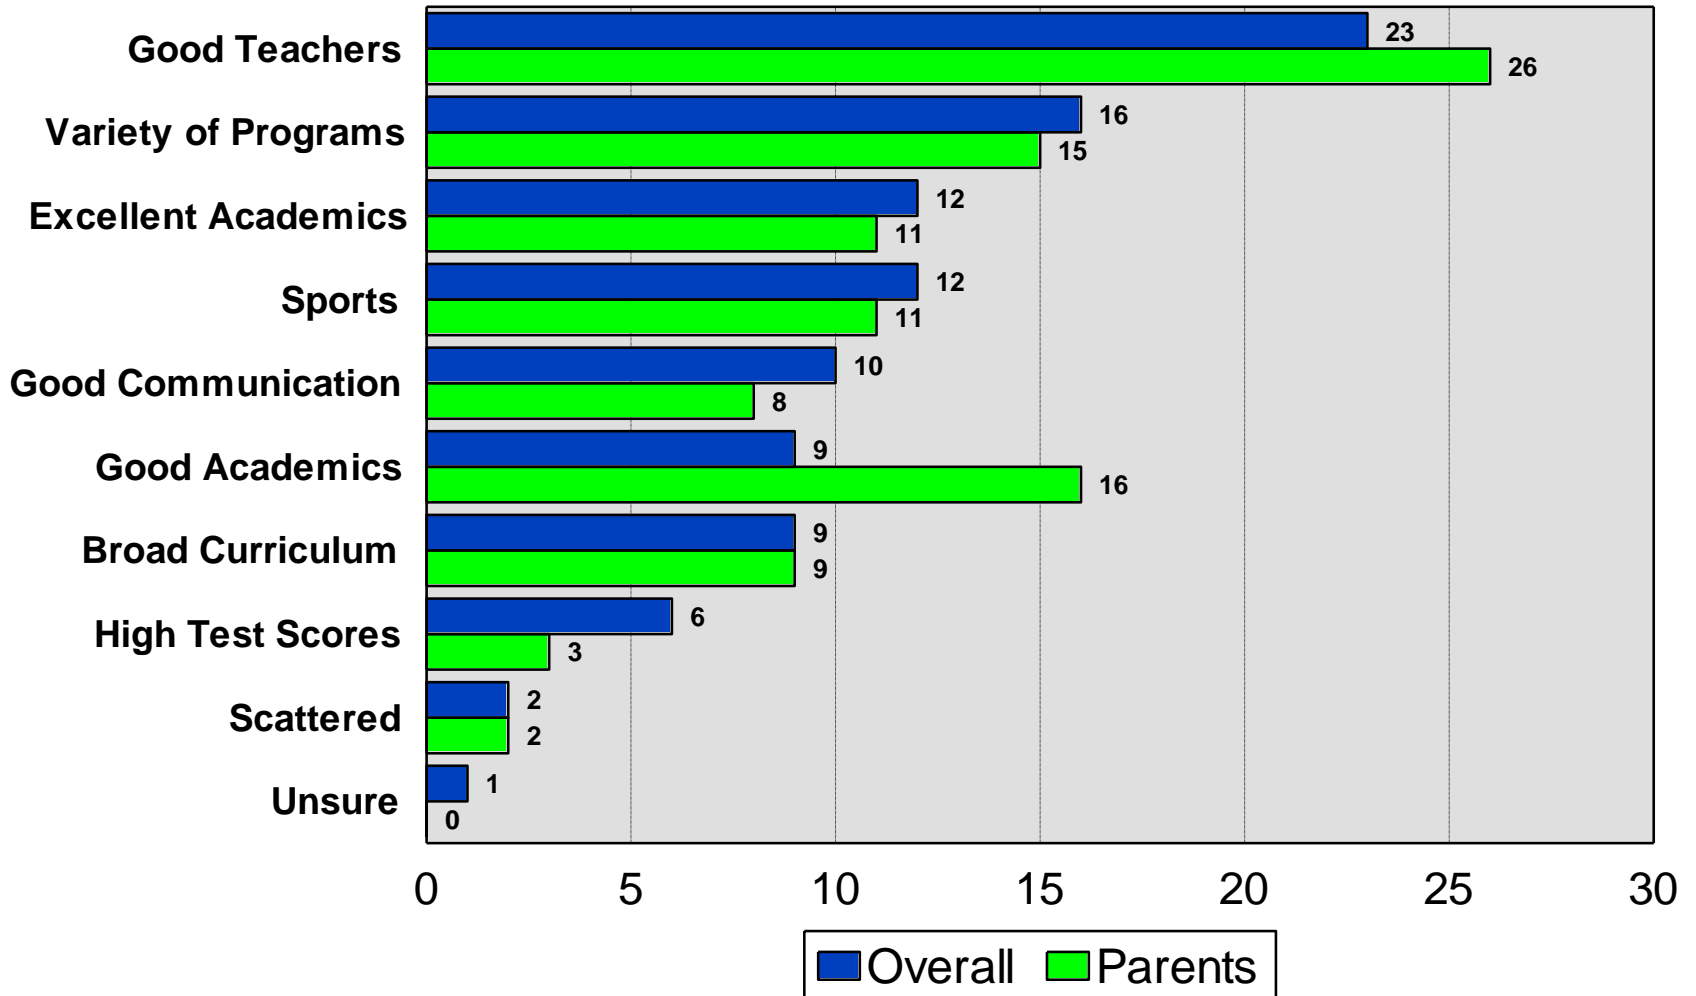

Like Most about Edina Public Schools

2024 Edina School District