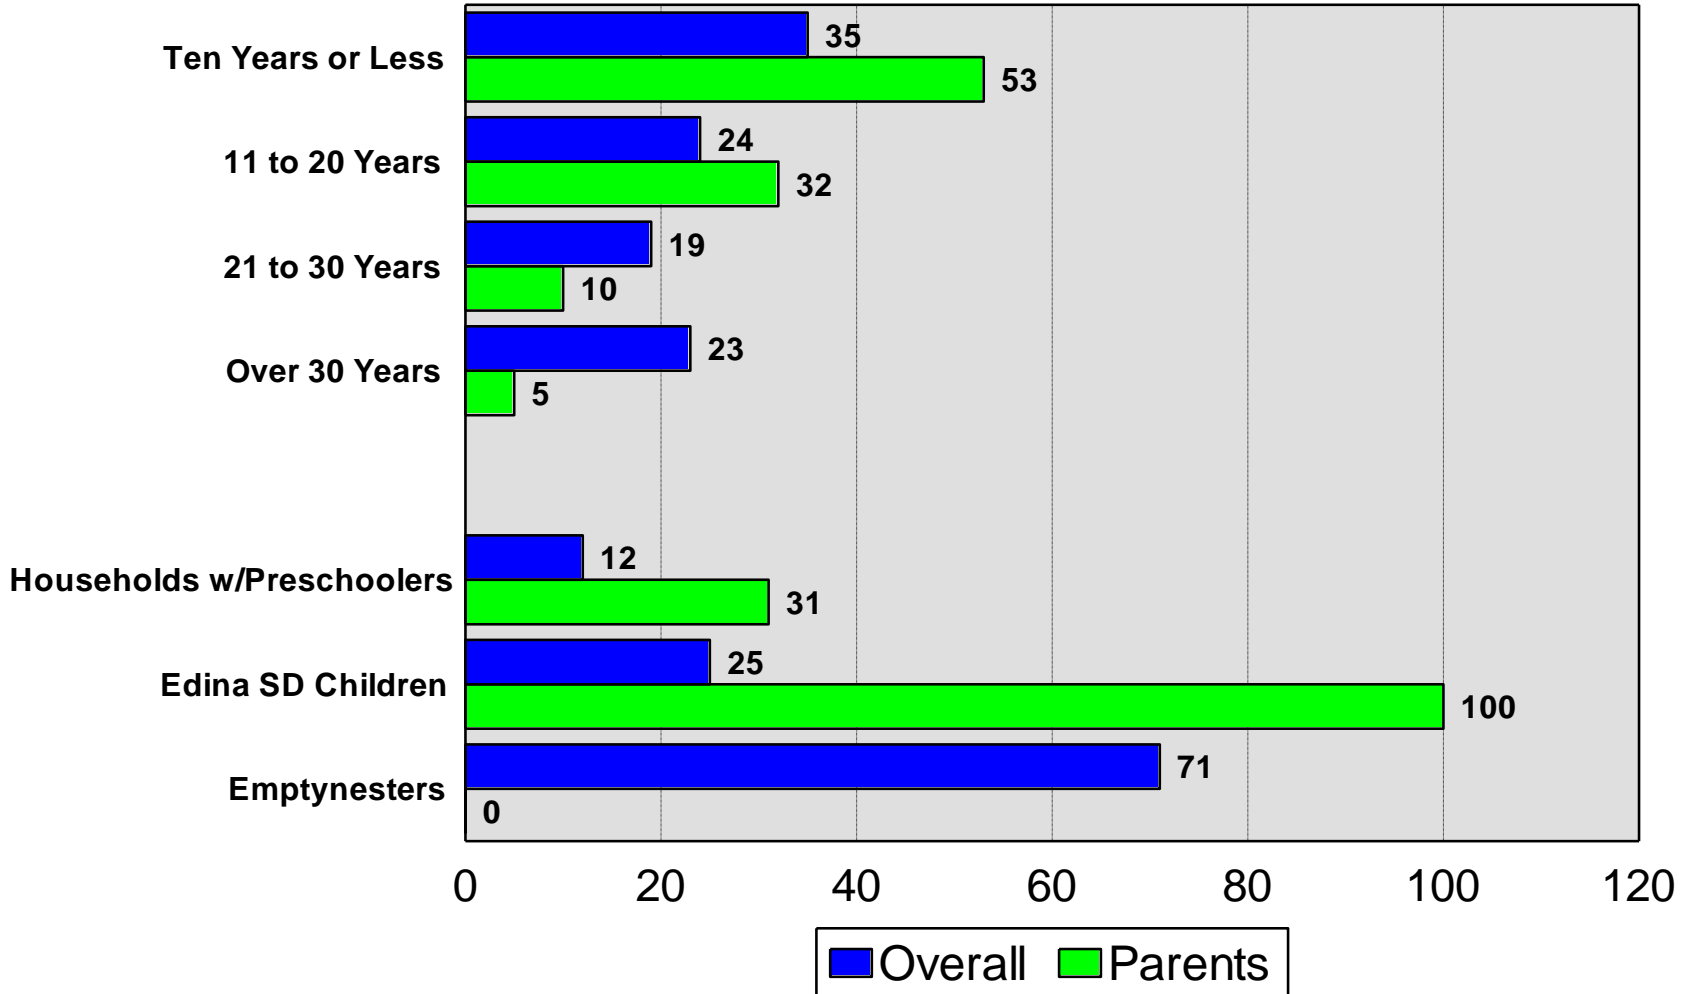

Demographics I

2024 Edina School District