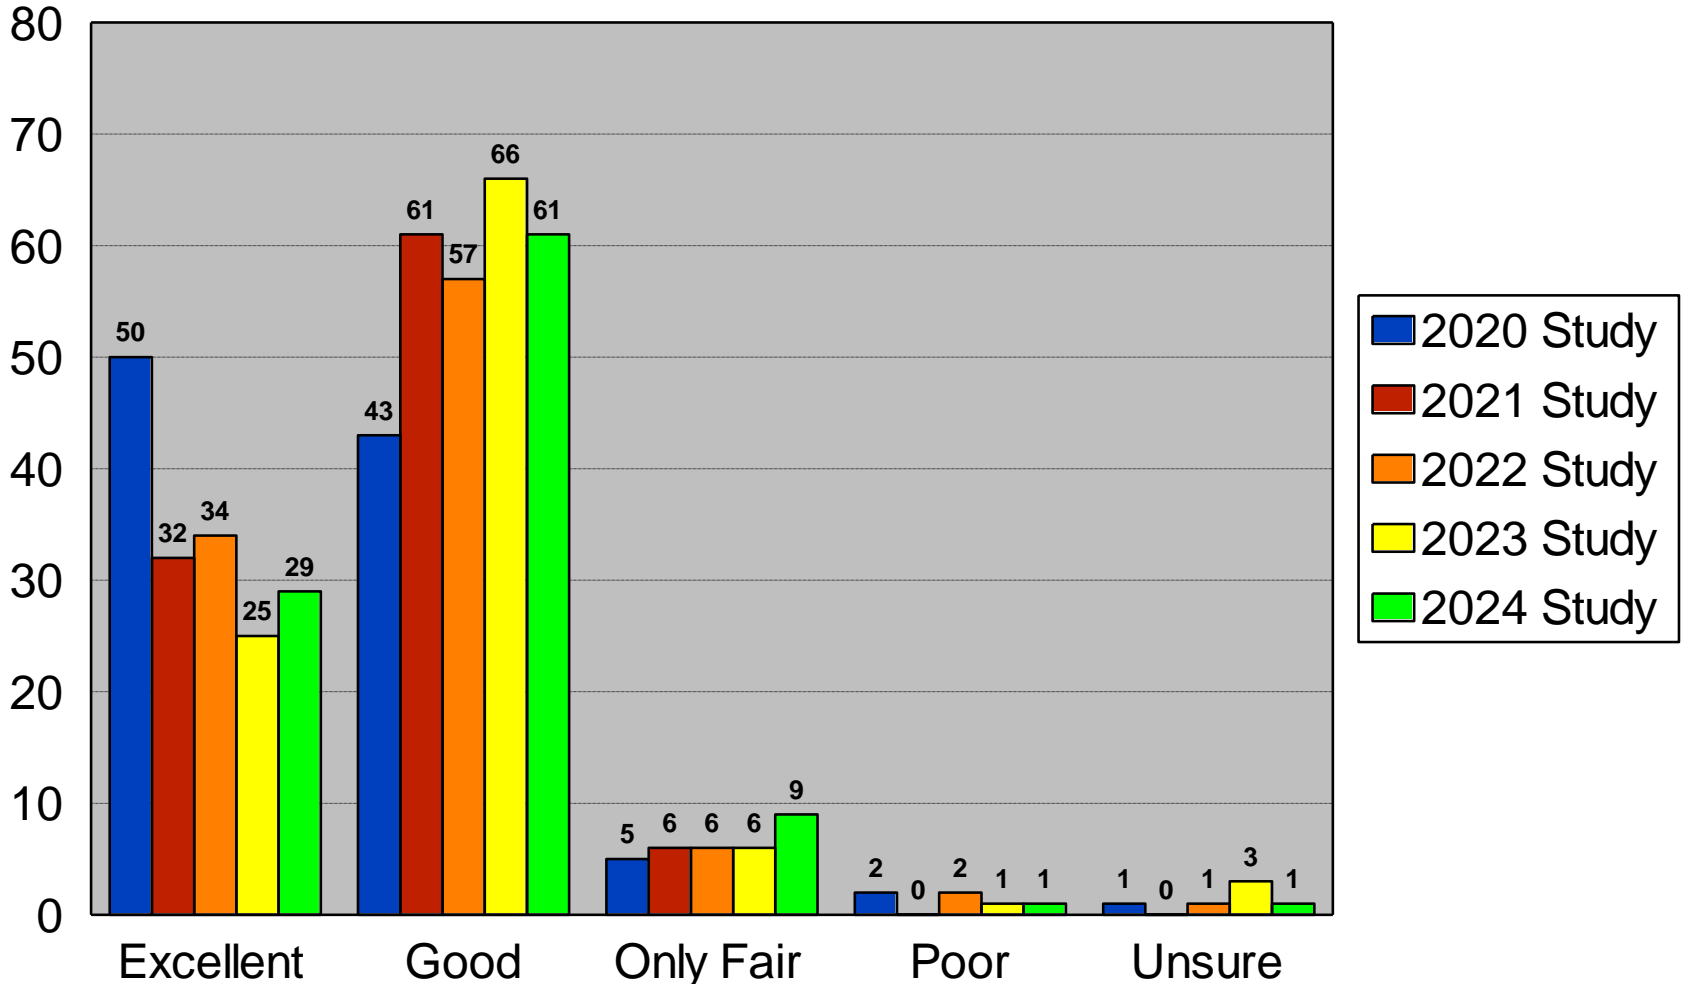

Edina Public School District

2024 Residential Survey

Morris Leatherman Company

Survey Methodology

2024 Edina School District

- ① 400 random sample of Edina School District residents.
 - ▣ Results projectable within +/-5.0% in 95 out of 100 cases
- ① 400 random sample of Edina School District parents.
 - ▣ Results projectable within +/-5.0% in 95 out of 100 cases
- ① Average interview time of 13 minutes
- ① Non-response level of 6.5%
- ① Telephone interviews conducted between November 7th and 22nd, 2024

Demographics I

2024 Edina School District

Demographics II

2024 Edina School District

Demographics III

2024 Edina School District

Quality of Public Schools

2024 Edina School District

Like Most about Edina Public Schools

2024 Edina School District

Most Serious Issue

2024 Edina School District

Quality Compared to Three Years Ago....

2024 Edina School District

Meet Learning Needs of....

2024 Edina School District