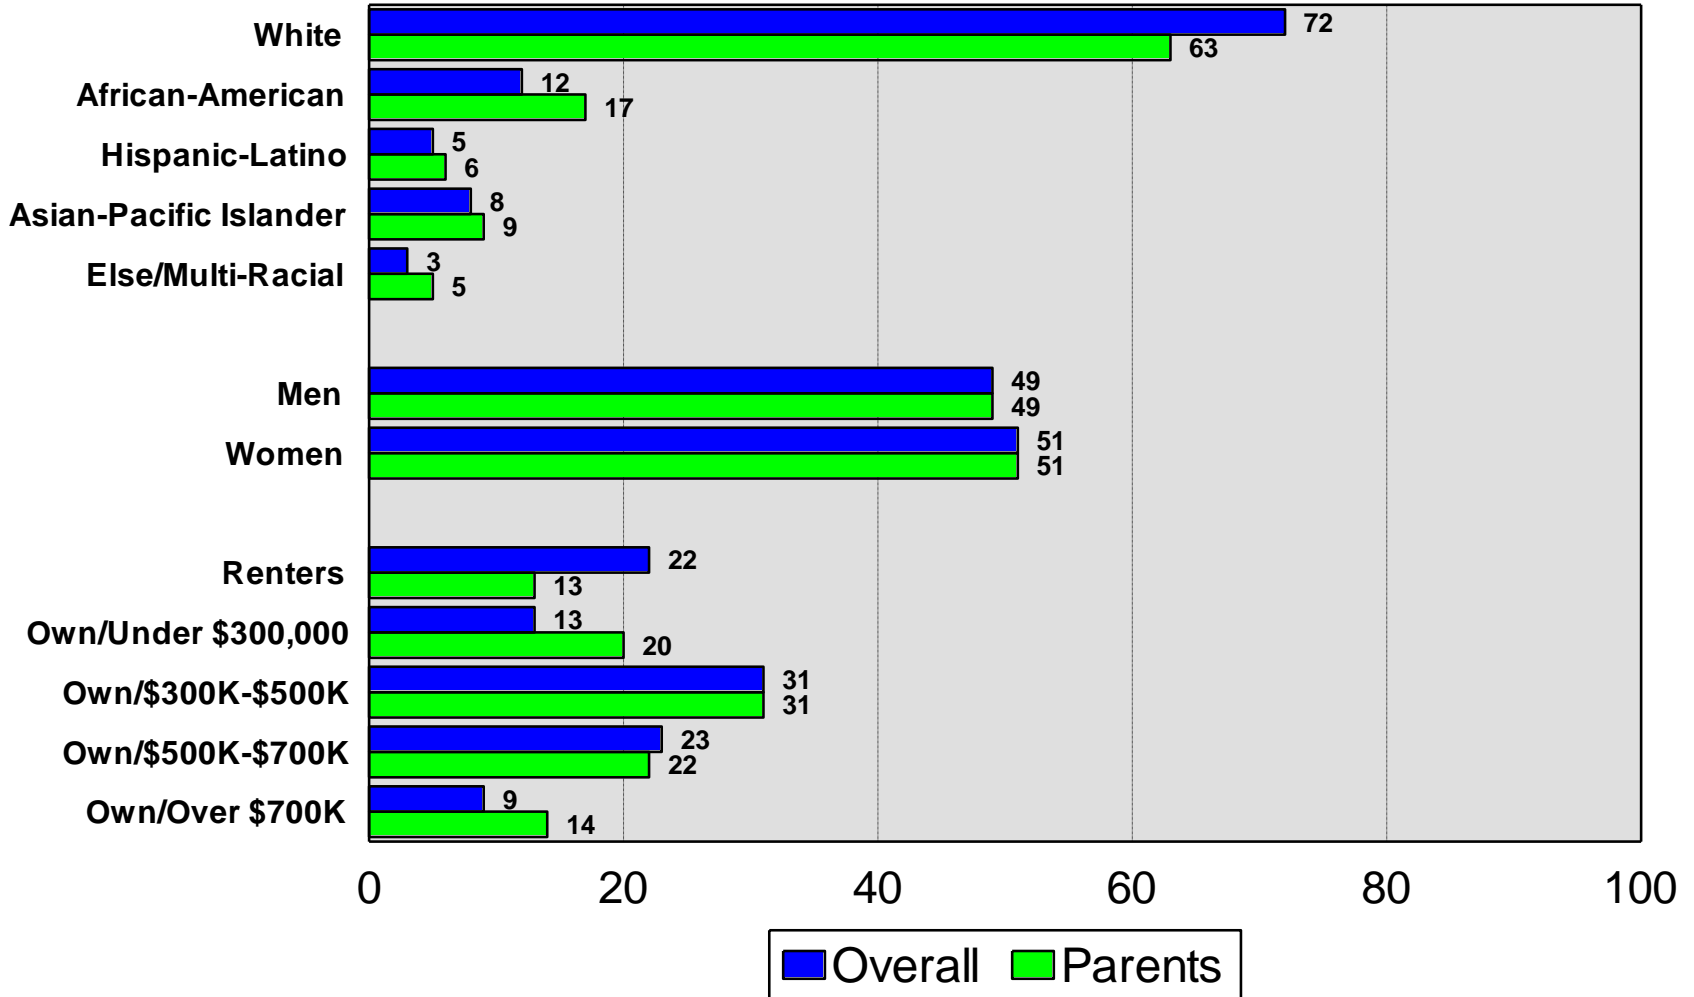

Demographics III

2024 Edina School District