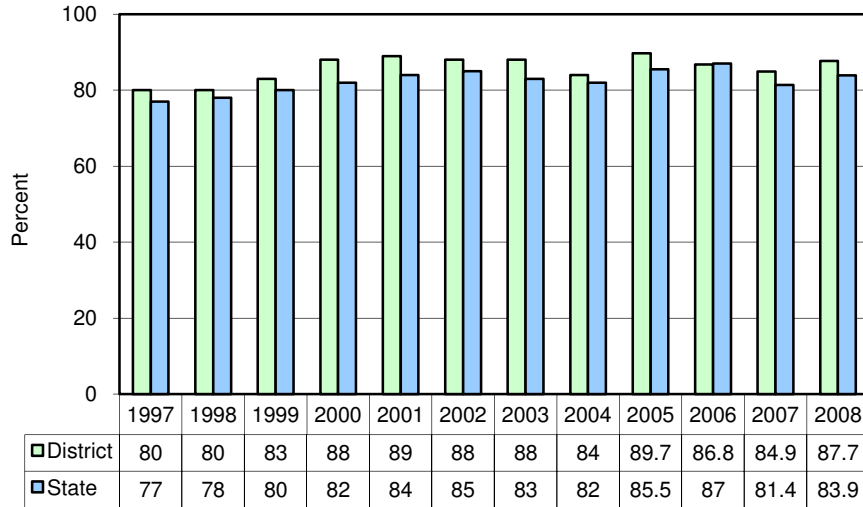

SWA Reading/Literature Multiple Choice

Longitudinal Comparison of Three Rivers School District and State

Percentage of Students Meeting and Exceeding Statewide Standards

3rd Grade Reading/Literature