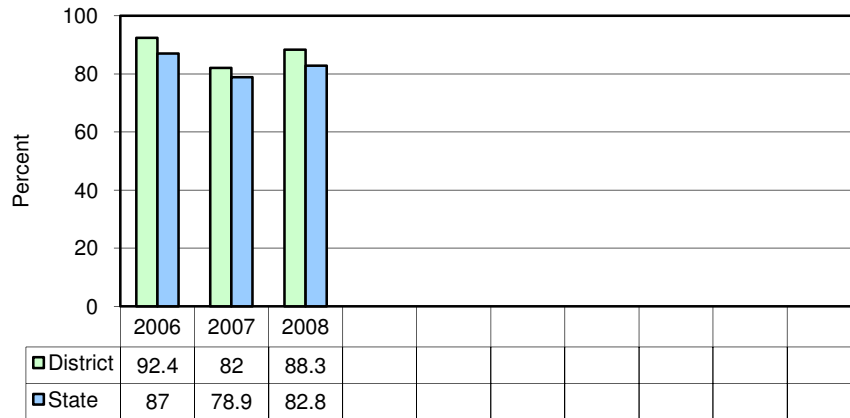

SWA Reading/Literature Multiple Choice

Longitudinal Comparison of Three Rivers School District and State

Percentage of Students Meeting and Exceeding Statewide Standards

4th Grade Reading/Literature