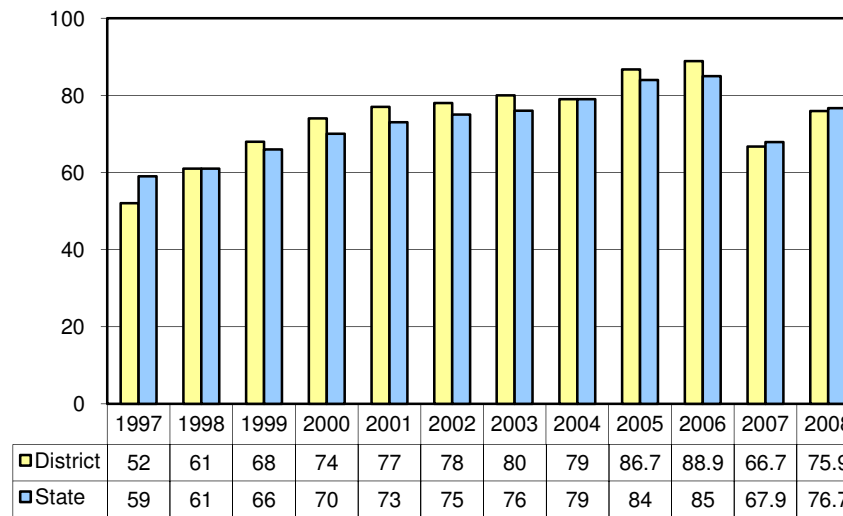

5th Grade Math Multiple Choice