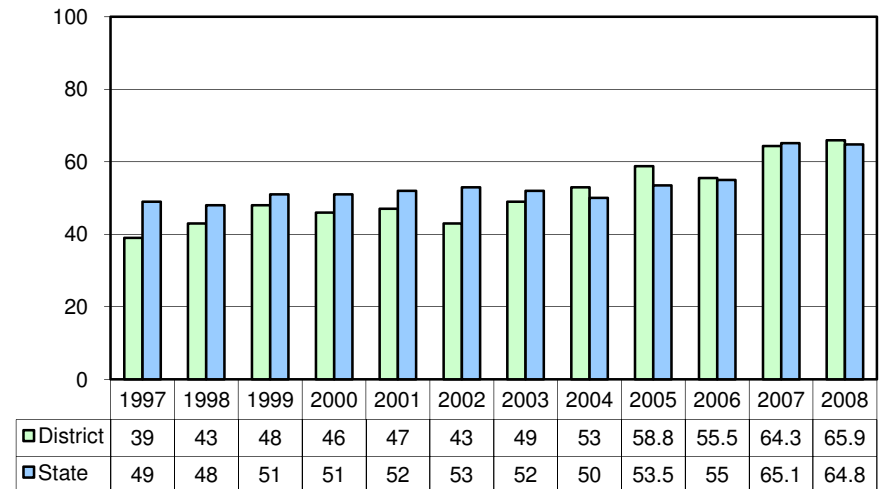

10th Grade Reading/Literature