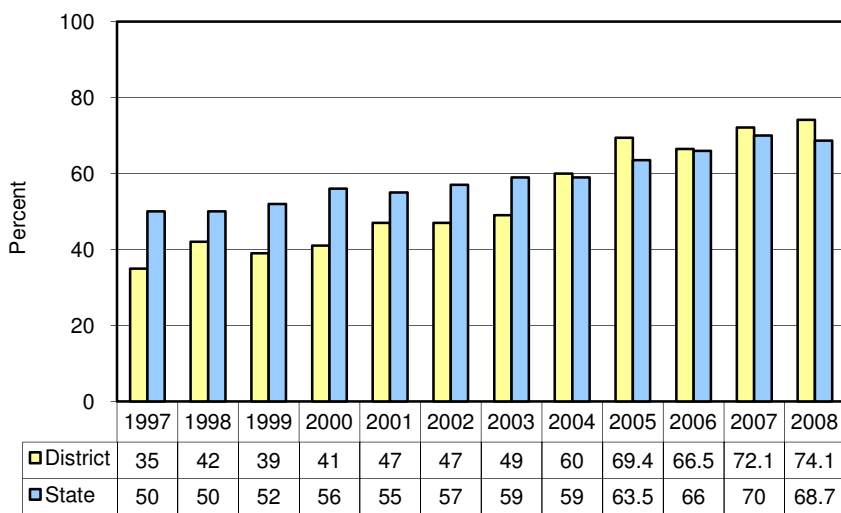

8th Grade Math Multiple Choice