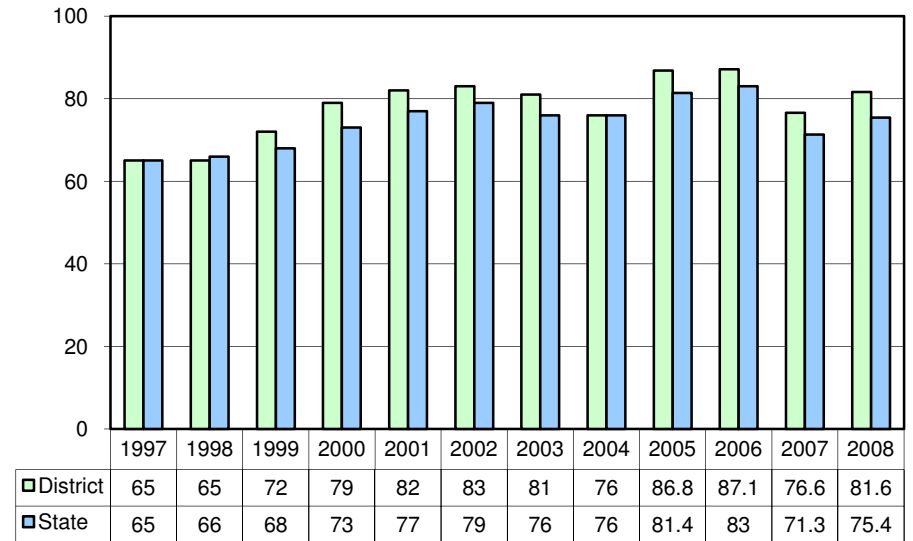

SWA Reading/Literature Multiple Choice

Longitudinal Comparison of Three Rivers School District and State

Percentage of Students Meeting and Exceeding Statewide Standards

3rd Grade Reading/Literature

5th Grade Reading/Literature