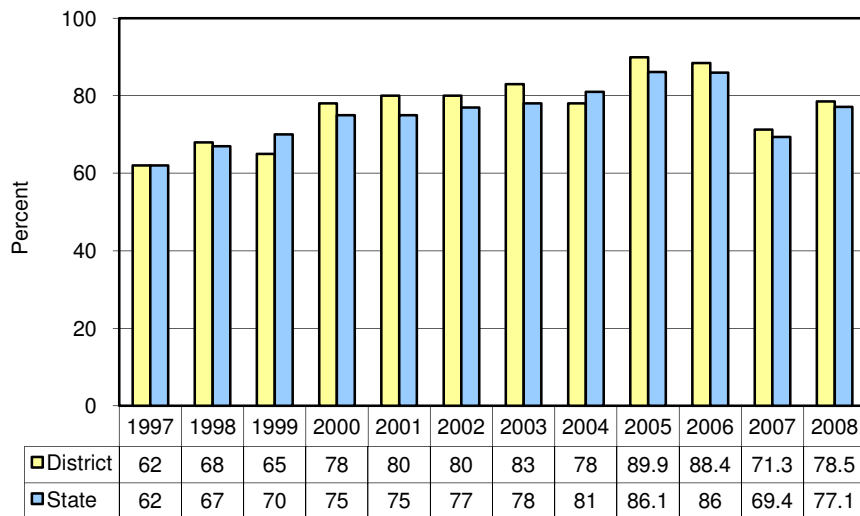

SWA Math Multiple Choice

Longitudinal Comparison of Three Rivers School District and State

Percentage of Students Meeting and Exceeding Statewide Standards

3rd Grade Math Multiple Choice