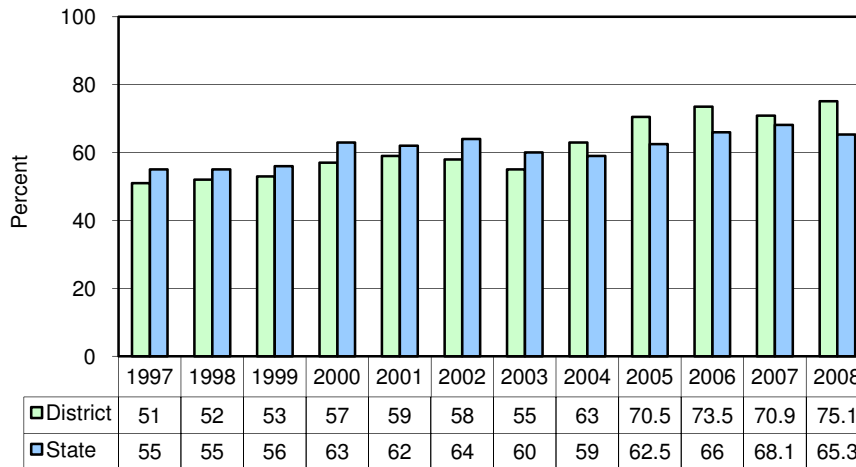

8th Grade Reading/Literature