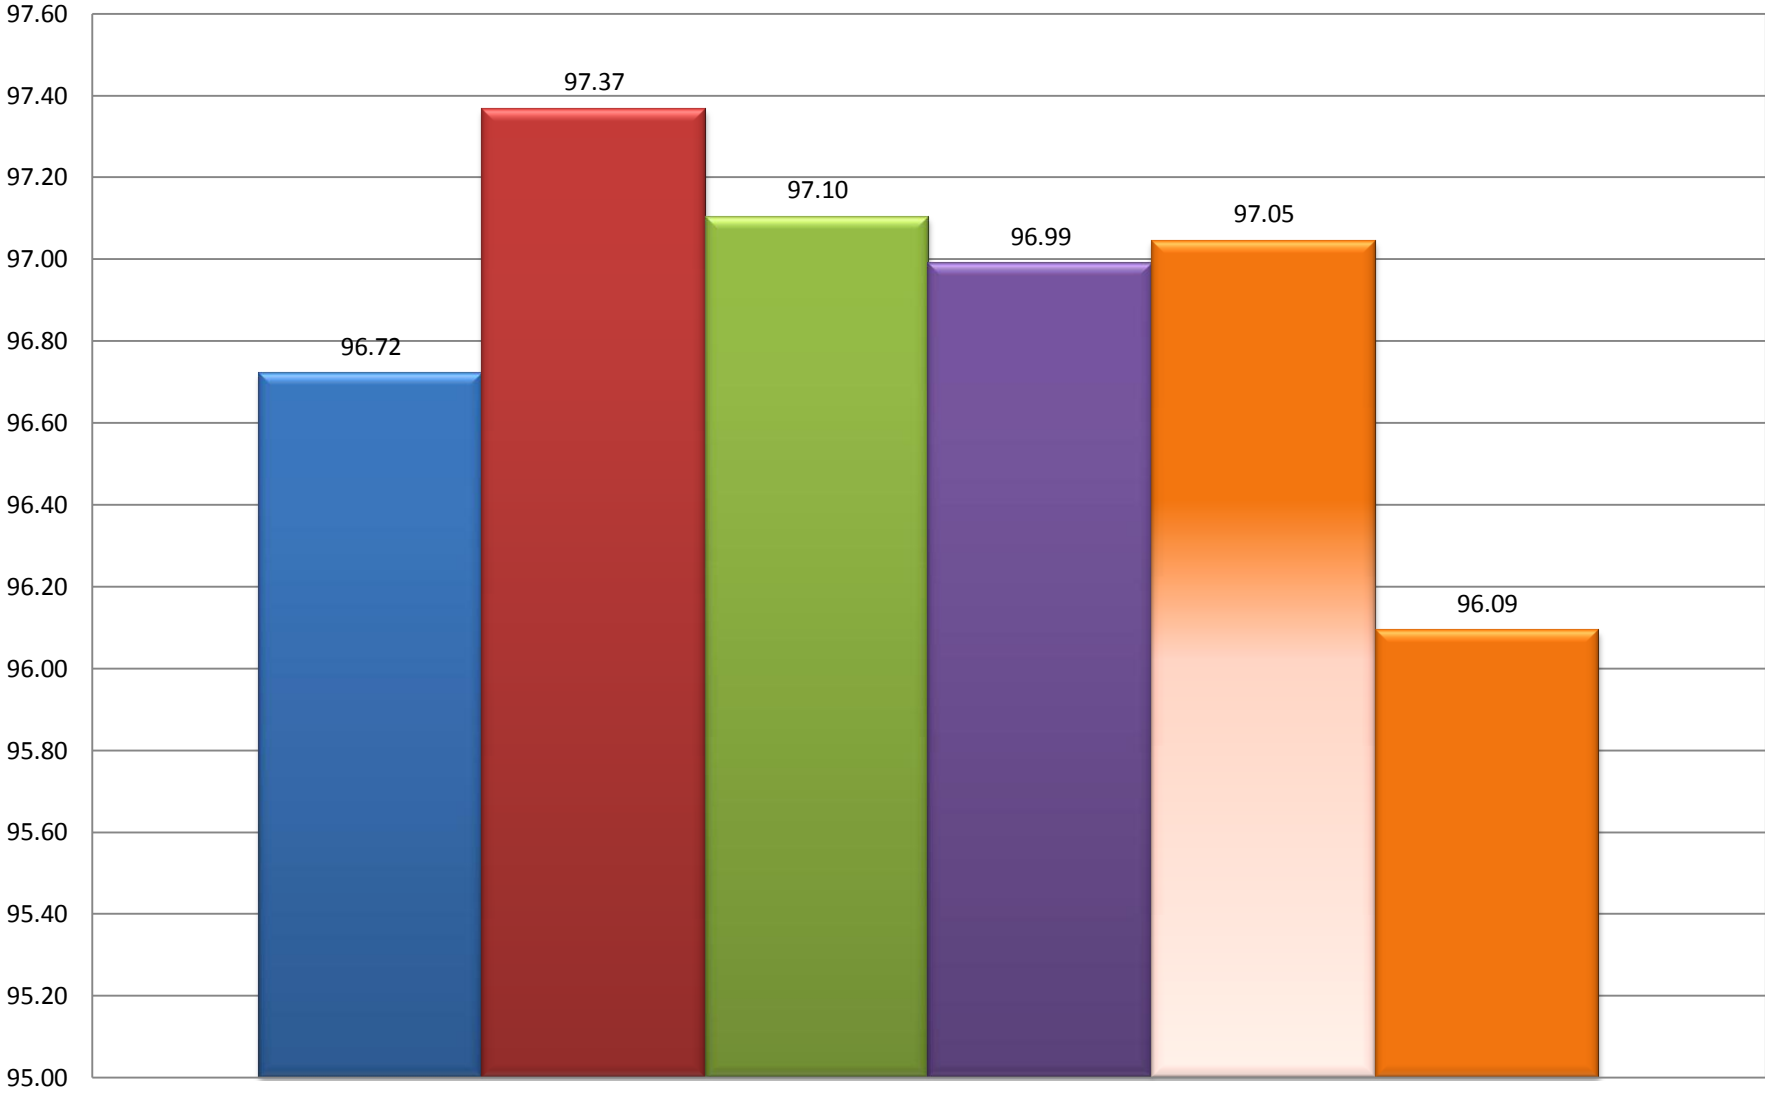

K-12 Composite Average Daily Student Attendance for Months 1-3

3 Month Avg

- Carver
- Church St.
- Joyner
- Parkway
- Thomas St.
- Lawhon
- Lawndale
- Pierce St.
- Rankin
- Milam
- Tupelo Middle School
- Tupelo High School

K-2 Average Daily Student Attendance (ADA) for Months 1-3

K-2 Composite Average Daily Student Attendance (ADA) for Months 1-3

3 Month Avg

■ Carver ■ Church St. ■ Joyner ■ Parkway ■ Thomas St. ■ K-2 Avg ■ District K-12

Gr 3-5 Average Daily Student Attendance (ADA) for Months 1-3

Gr 3-5 Composite Average Student Daily Attendance (ADA) for Months 1-3

3 Month Avg

■ Lawhon ■ Lawndale ■ Pierce St. ■ Rankin ■ Gr 3-5 Avg ■ District K-12