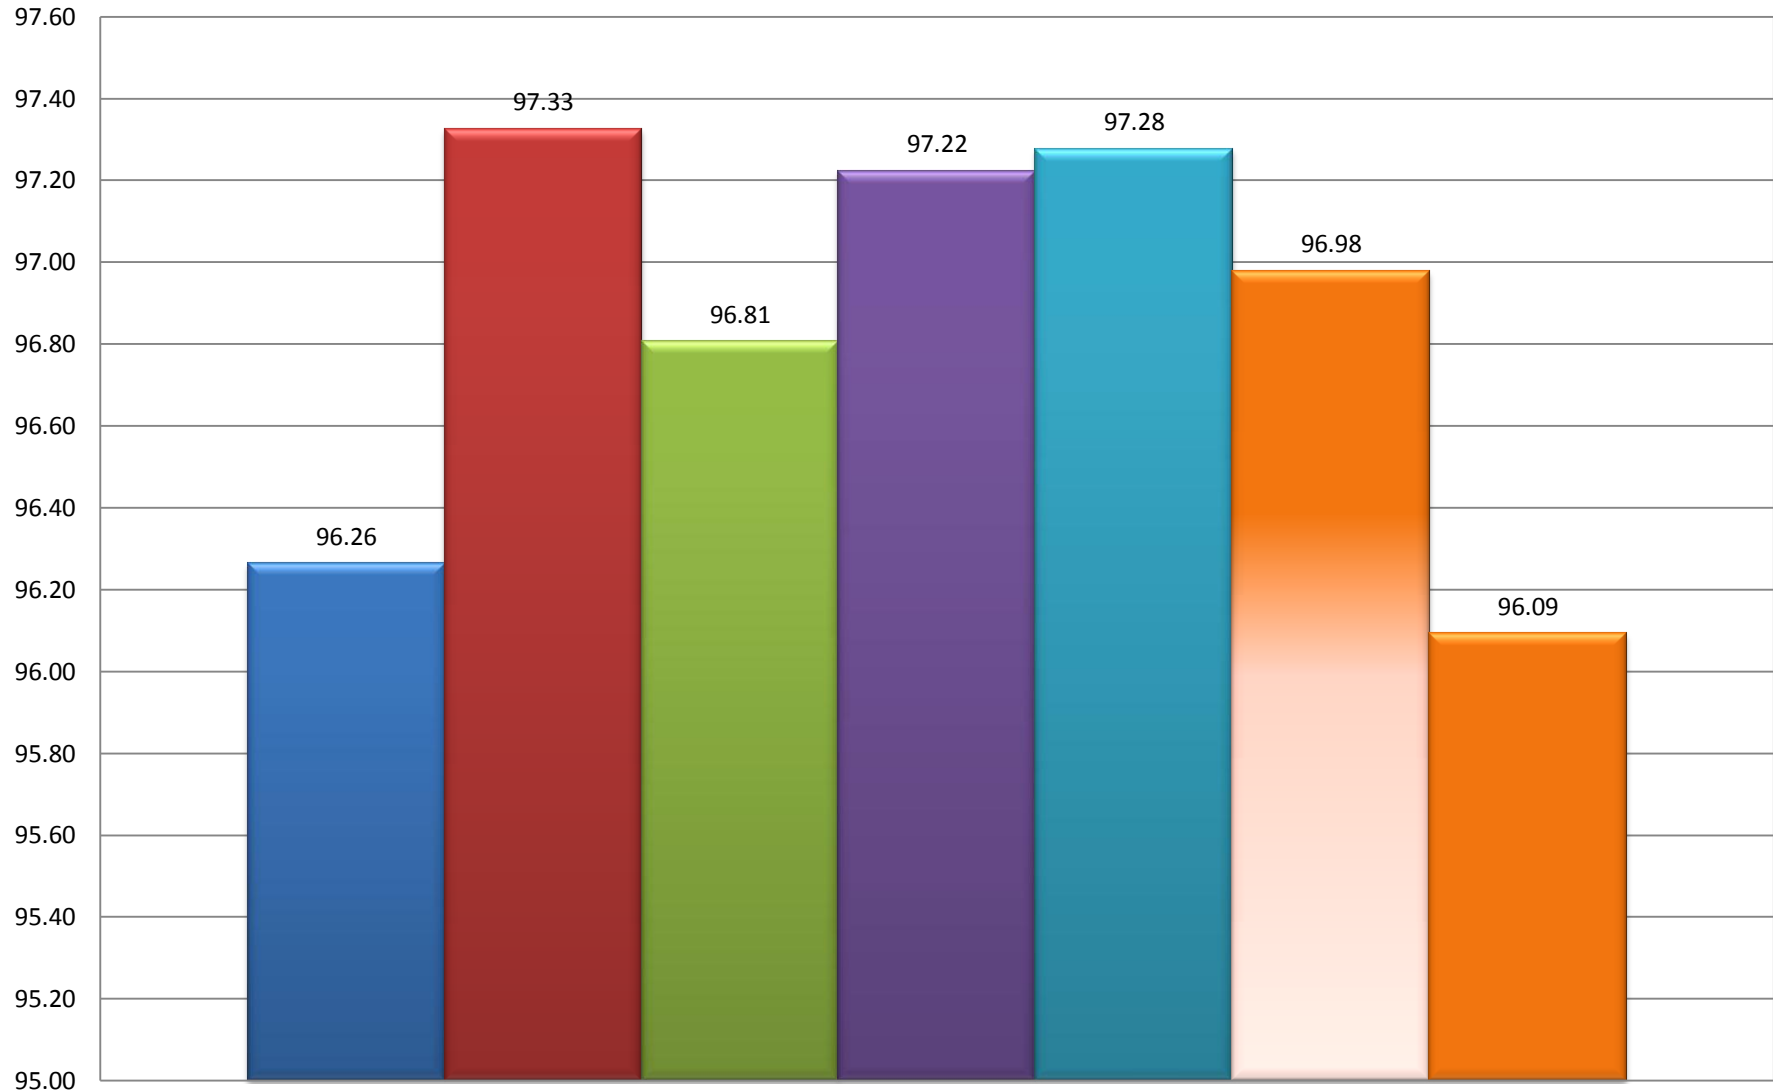

K-12 Composite Average Daily Student Attendance for Months 1-3

3 Month Avg

- Carver
- Church St.
- Joyner
- Parkway
- Thomas St.
- Lawhon
- Lawndale
- Pierce St.
- Rankin
- Milam
- Tupelo Middle School
- Tupelo High School

K-2 Average Daily Student Attendance (ADA) for Months 1-3

K-2 Composite Average Daily Student Attendance (ADA) for Months 1-3

3 Month Avg

■ Carver ■ Church St. ■ Joyner ■ Parkway ■ Thomas St. ■ K-2 Avg ■ District K-12

Gr 3-5 Average Daily Student Attendance (ADA) for Months 1-3

Gr 3-5 Composite Average Student Daily Attendance (ADA) for Months 1-3

3 Month Avg

■ Lawhon ■ Lawndale ■ Pierce St. ■ Rankin ■ Gr 3-5 Avg ■ District K-12