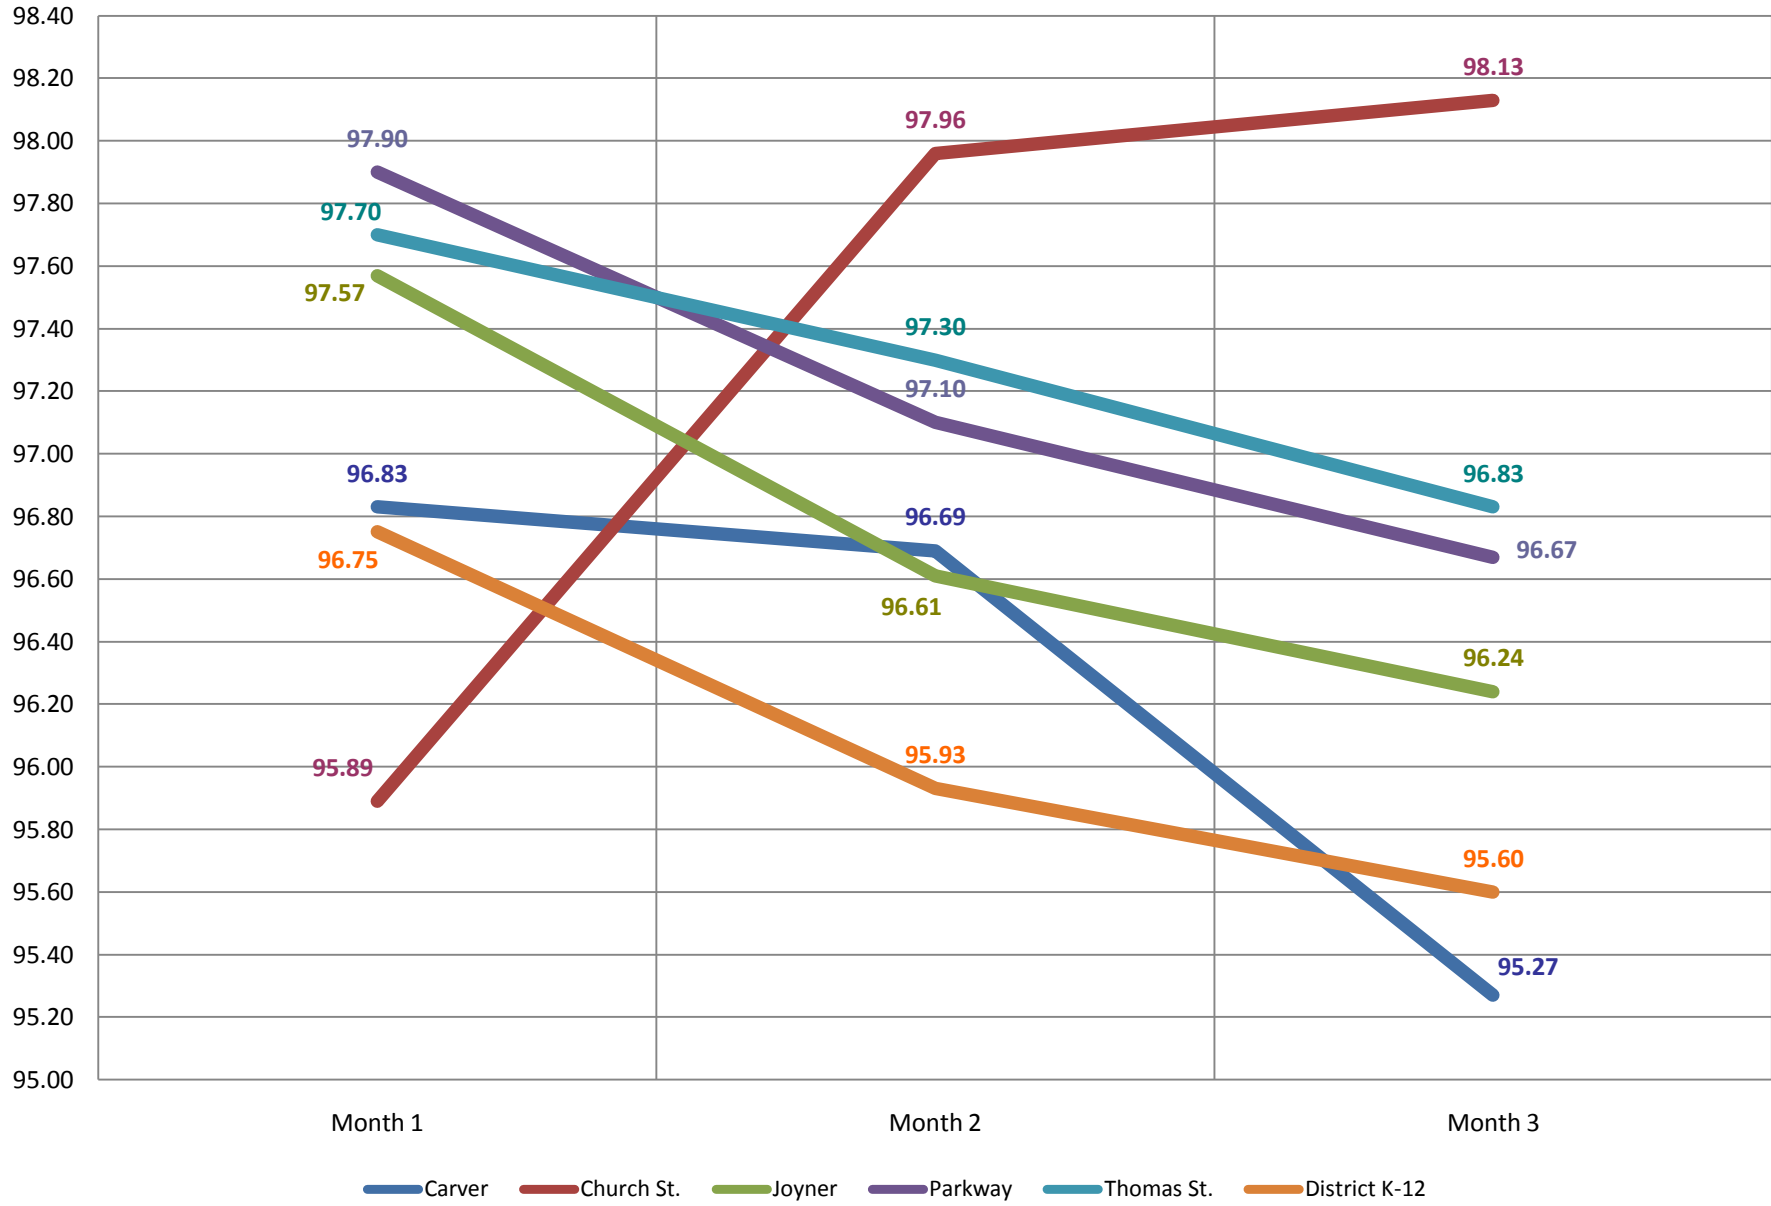

K-12 Composite Average Daily Student Attendance for Months 1-3

3 Month Avg

- Carver
- Church St.
- Joyner
- Parkway
- Thomas St.
- Lawhon
- Lawndale
- Pierce St.
- Rankin
- Milam
- Tupelo Middle School
- Tupelo High School

K-2 Average Daily Student Attendance (ADA) for Months 1-3

K-2 Composite Average Daily Student Attendance (ADA) for Months 1-3

3 Month Avg

■ Carver ■ Church St. ■ Joyner ■ Parkway ■ Thomas St. ■ K-2 Avg ■ District K-12

Gr 3-5 Average Daily Student Attendance (ADA) for Months 1-3

Gr 3-5 Composite Average Student Daily Attendance (ADA) for Months 1-3

3 Month Avg

■ Lawhon ■ Lawndale ■ Pierce St. ■ Rankin ■ Gr 3-5 Avg ■ District K-12

Gr 6-12 Average Daily Student Attendance (ADA) for Months 1-3

— Milam — Tupelo Middle School — Tupelo High School — District K-12

Gr 6-12 Composite Average Daily Student Attendance (ADA) for Months 1-3

3 Month Avg