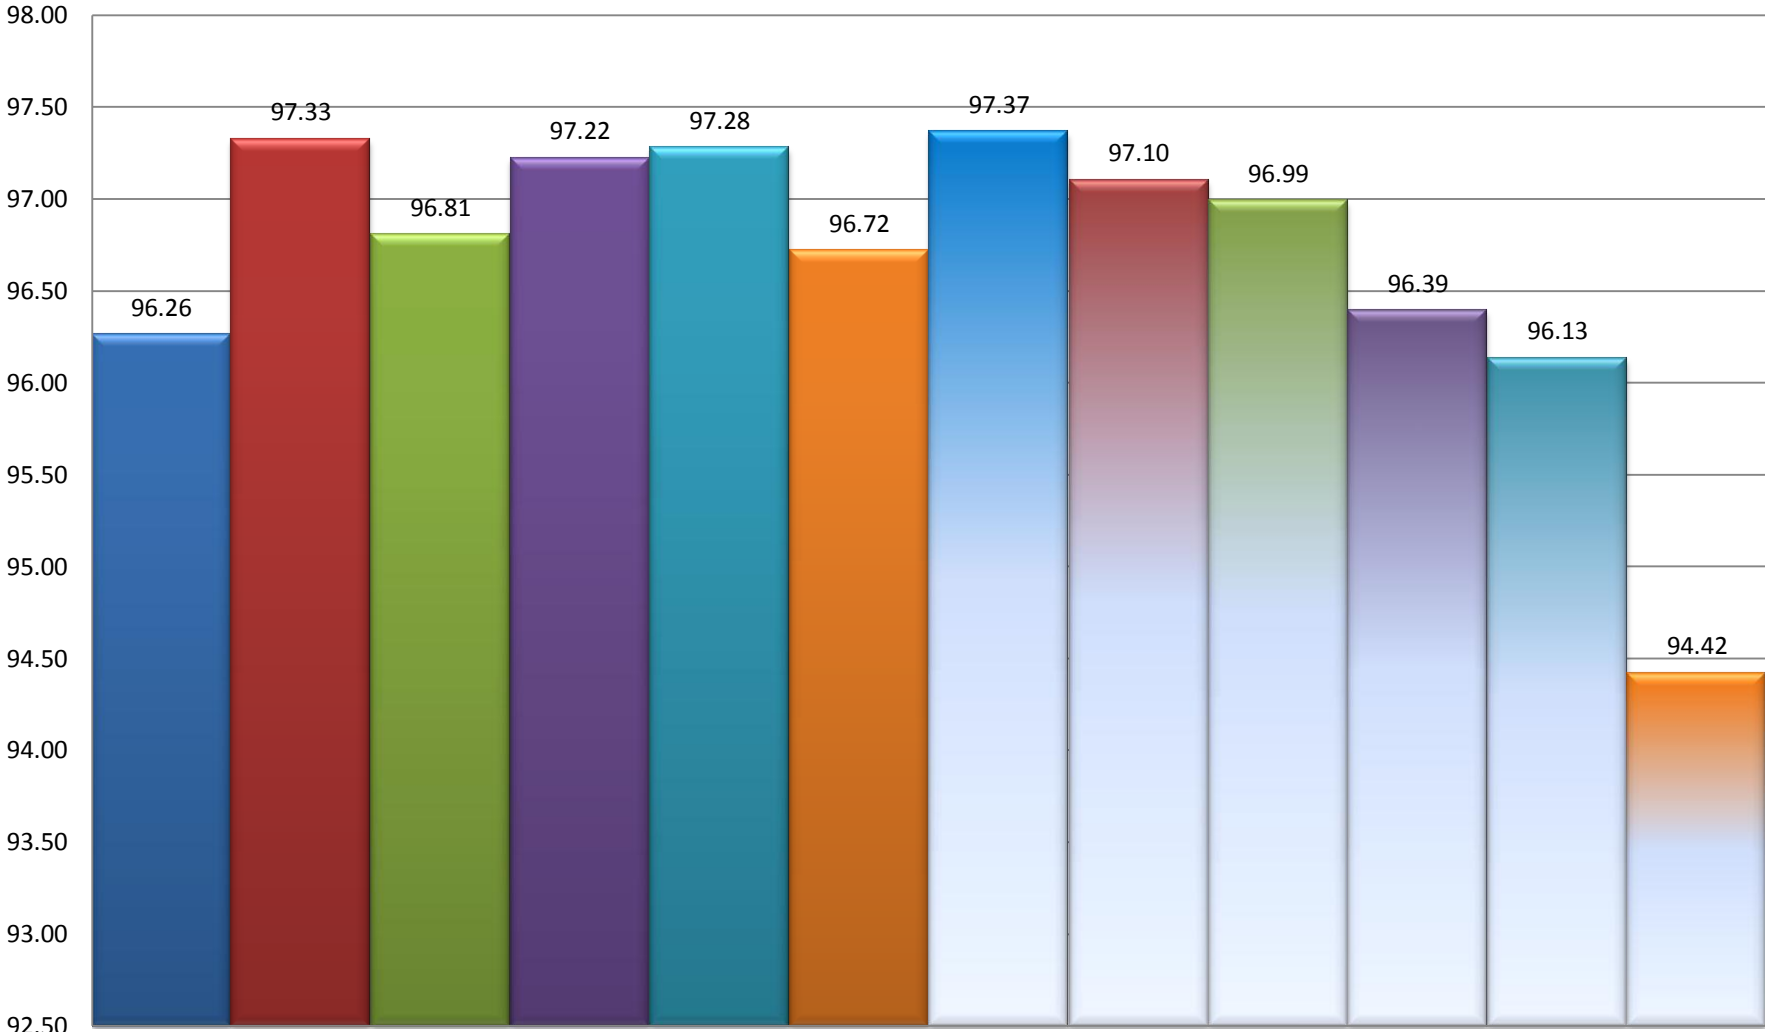

K-12 Composite Average Daily Student Attendance for Months 1-3

3 Month Avg

- Carver
- Church St.
- Joyner
- Parkway
- Thomas St.
- Lawhon
- Lawndale
- Pierce St.
- Rankin
- Milam
- Tupelo Middle School
- Tupelo High School

K-2 Average Daily Student Attendance (ADA) for Months 1-3

K-2 Composite Average Daily Student Attendance (ADA) for Months 1-3

3 Month Avg

■ Carver ■ Church St. ■ Joyner ■ Parkway ■ Thomas St. ■ K-2 Avg ■ District K-12

Gr 3-5 Average Daily Student Attendance (ADA) for Months 1-3

Gr 3-5 Composite Average Student Daily Attendance (ADA) for Months 1-3

3 Month Avg

■ Lawhon ■ Lawndale ■ Pierce St. ■ Rankin ■ Gr 3-5 Avg ■ District K-12