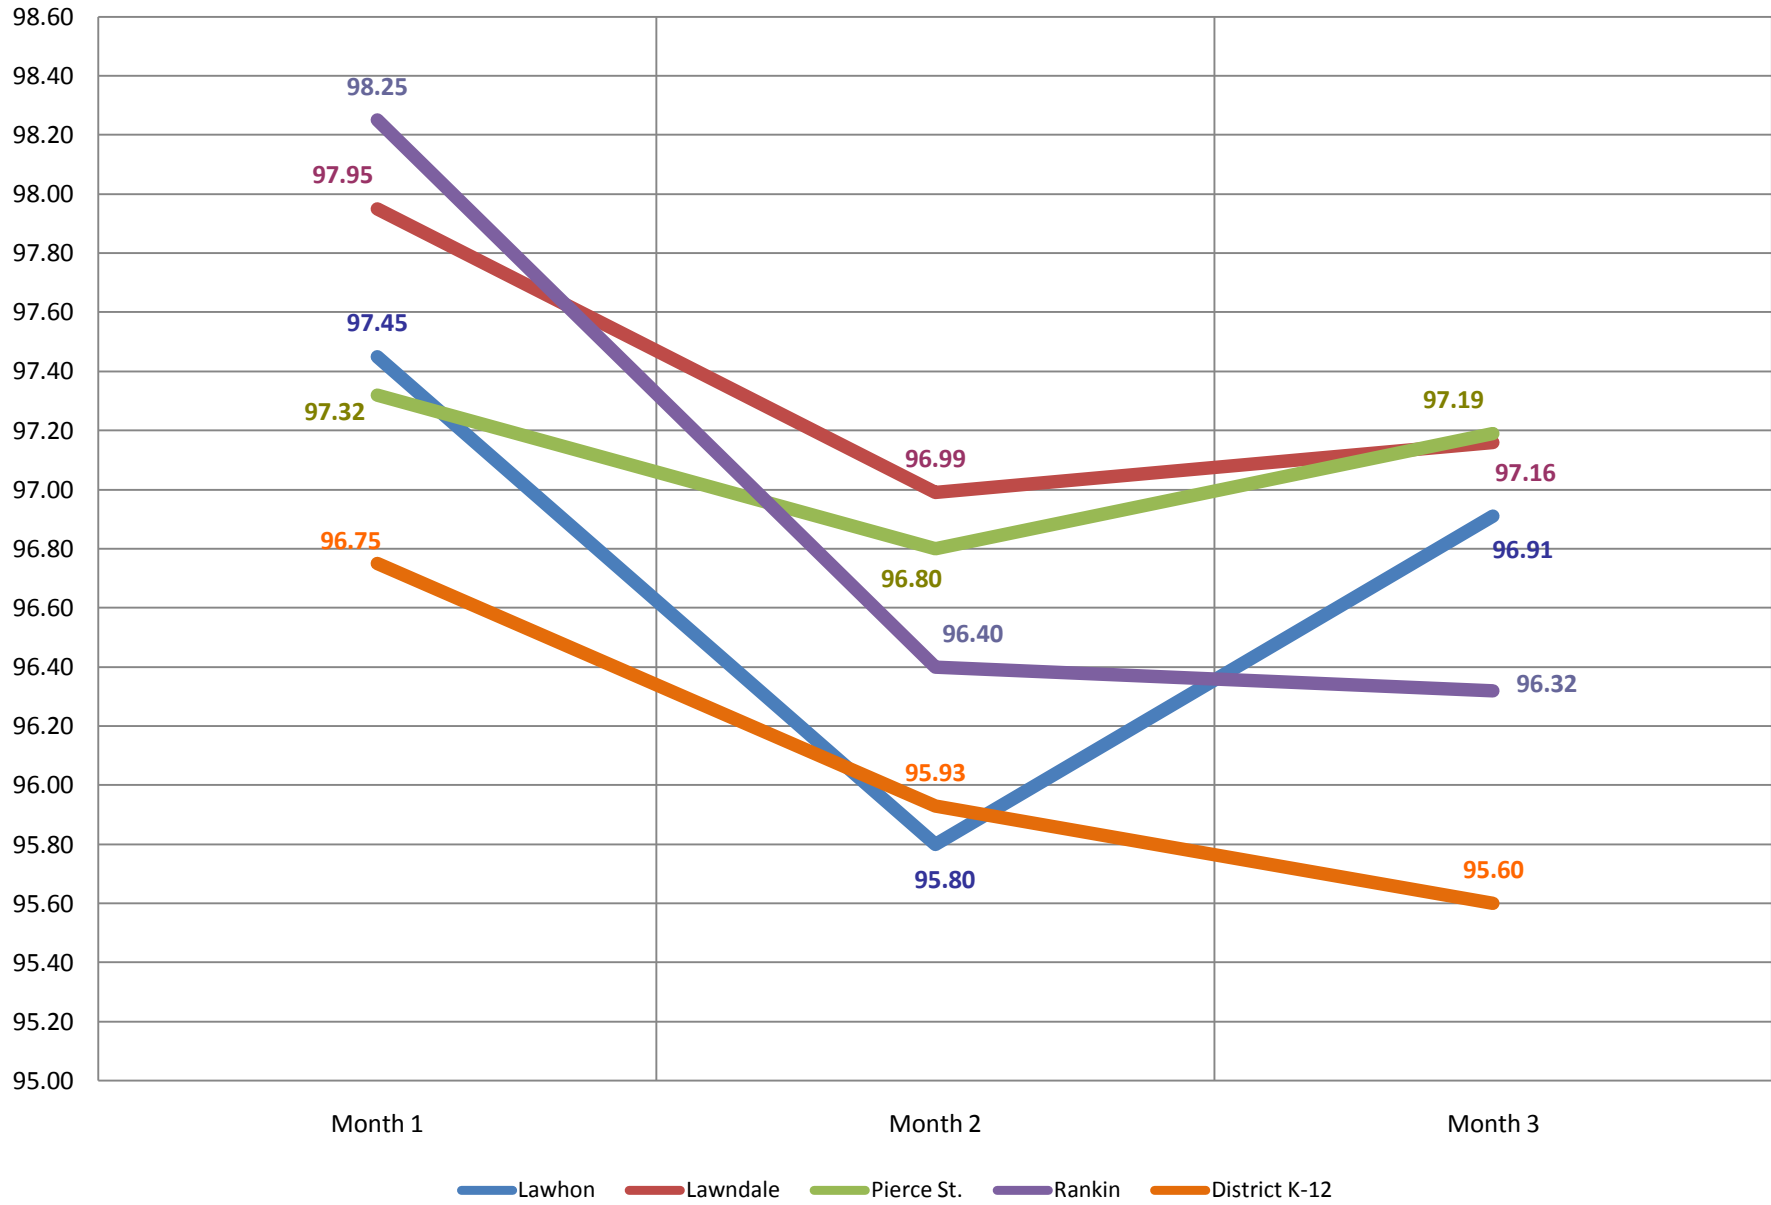

K-12 Composite Average Daily Student Attendance for Months 1-3

3 Month Avg

- Carver
- Church St.
- Joyner
- Parkway
- Thomas St.
- Lawhon
- Lawndale
- Pierce St.
- Rankin
- Milam
- Tupelo Middle School
- Tupelo High School

K-2 Average Daily Student Attendance (ADA) for Months 1-3

K-2 Composite Average Daily Student Attendance (ADA) for Months 1-3

3 Month Avg

■ Carver ■ Church St. ■ Joyner ■ Parkway ■ Thomas St. ■ K-2 Avg ■ District K-12

Gr 3-5 Average Daily Student Attendance (ADA) for Months 1-3

Gr 3-5 Composite Average Student Daily Attendance (ADA) for Months 1-3

3 Month Avg

■ Lawhon ■ Lawndale ■ Pierce St. ■ Rankin ■ Gr 3-5 Avg ■ District K-12

Gr 6-12 Average Daily Student Attendance (ADA) for Months 1-3

— Milam — Tupelo Middle School — Tupelo High School — District K-12

Gr 6-12 Composite Average Daily Student Attendance (ADA) for Months 1-3

3 Month Avg