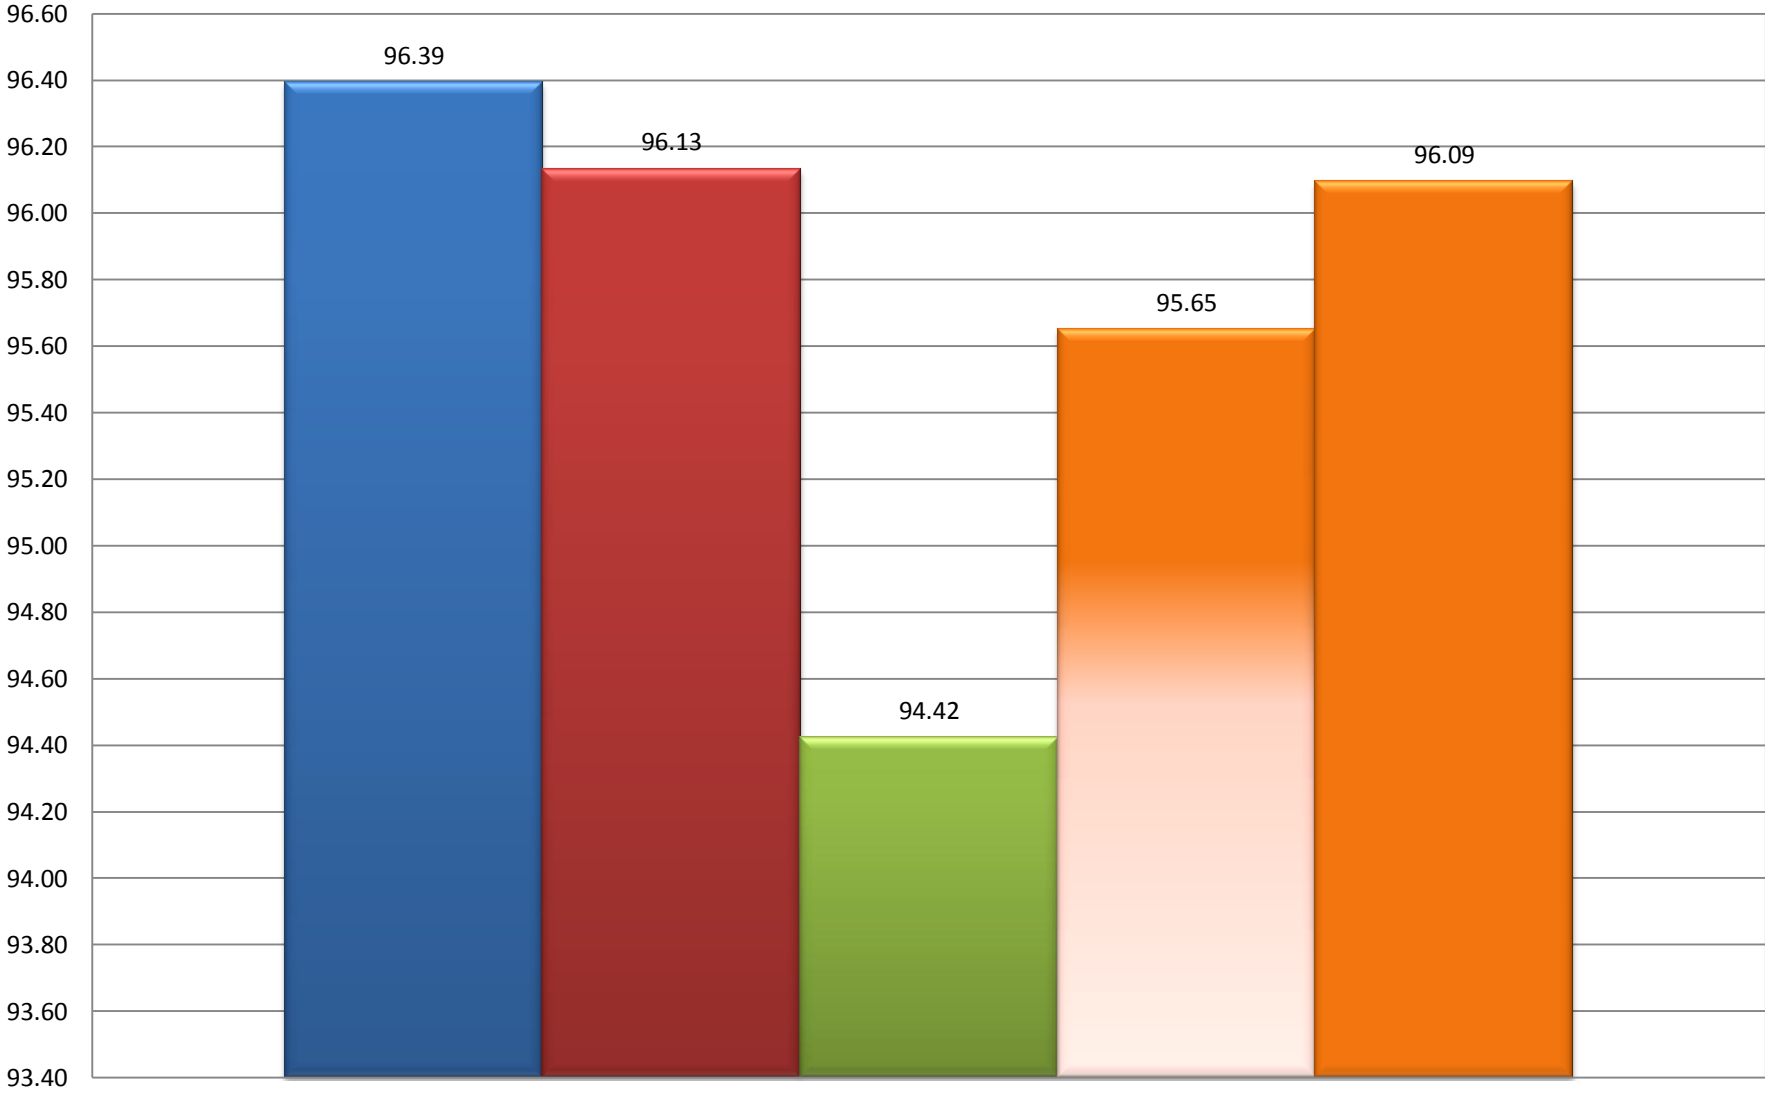

Gr 3-5 Average Daily Student Attendance (ADA) for Months 1-3

Gr 3-5 Composite Average Student Daily Attendance (ADA) for Months 1-3

3 Month Avg

■ Lawhon ■ Lawndale ■ Pierce St. ■ Rankin ■ Gr 3-5 Avg ■ District K-12

Gr 6-12 Average Daily Student Attendance (ADA) for Months 1-3

— Milam — Tupelo Middle School — Tupelo High School — District K-12

Gr 6-12 Composite Average Daily Student Attendance (ADA) for Months 1-3

3 Month Avg