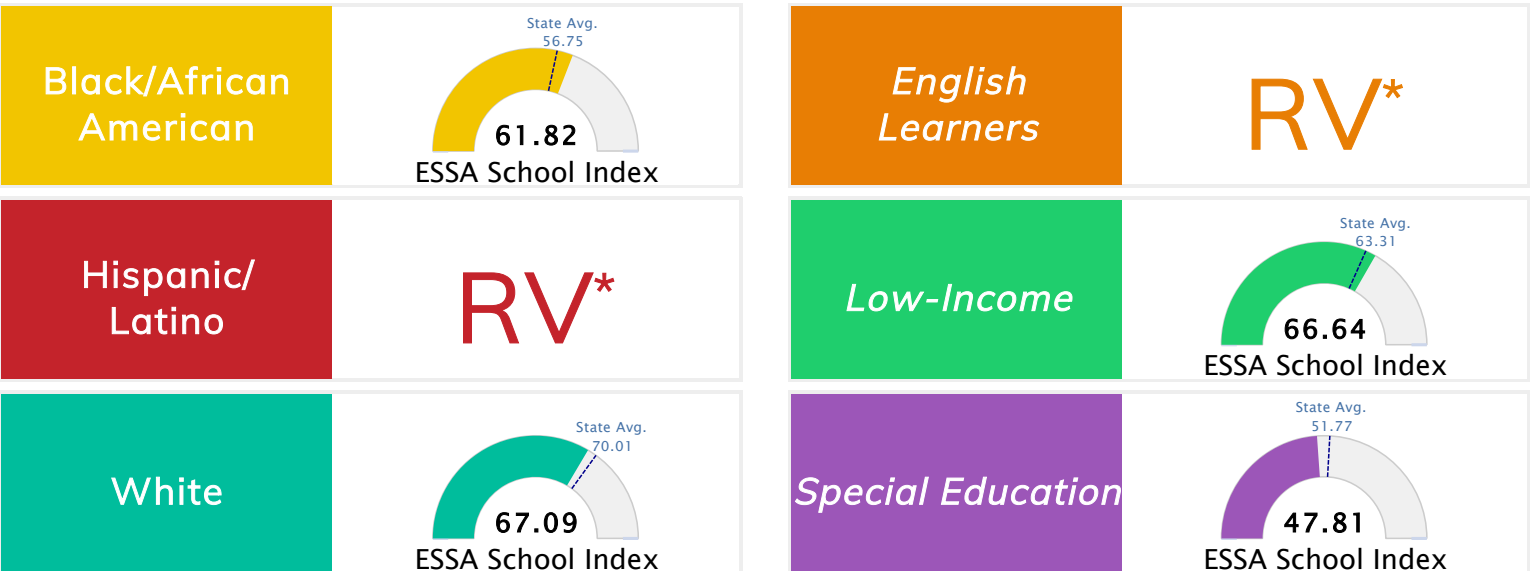

Note: Full color represents score

*RV = Restricted Value for sub-pops size < 10

Prepared by the Arkansas Department of Education