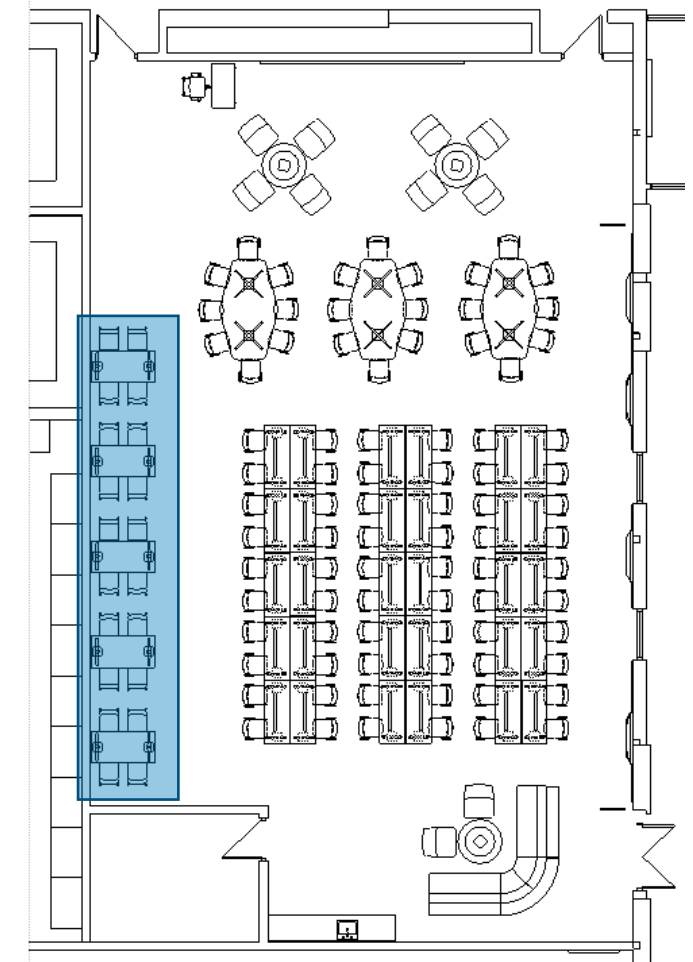

### NEW

- (3) 54"X96" ALLSTEEL STRUCTURE DIAMOND TOP CONFERENCE TABLE WITH X BASE
- (5) 30"X60" HON ARRANGE CAFÉ HEIGHT TABLE WITH T LEGS
- (30) 24"X60" ALLSTEEL AWARE TABLE WITH FIXED T LEGS
- (1) HEIGHT ADJUSTABLE LAYER TEACHER'S DESK
- (84) HON MOTIVATE 4-LEG STACK CHAIRS
- (20) HON FLOCK 4-LEG STOOL
- (1) HON IGNITION STOOL

# Conference Tables

*ALLSTEEL - STRUCTURE  
54"X96"DIAMOND TABLES  
X BASE*

*HON – MOTIVATE 4 LEG CHAIR  
18" SEAT HEIGHT  
POLY SHELL WITH GLIDES*

# Standard Height Tables

*ALLSTEEL - AWARE  
24"X60" RECTANGLE TABLES  
T LEGS*

*HON – MOTIVATE 4 LEG CHAIR  
18" SEAT HEIGHT  
POLY SHELL WITH GLIDES*

# Café Height Tables

*HON - ARRANGE  
30"X60" RECTANGLE TABLES  
CAFÉ HEIGHT T LEGS*

*HON – FLOCK DUAL FABRIC 4 LEG STOOL  
BAR HEIGHT*