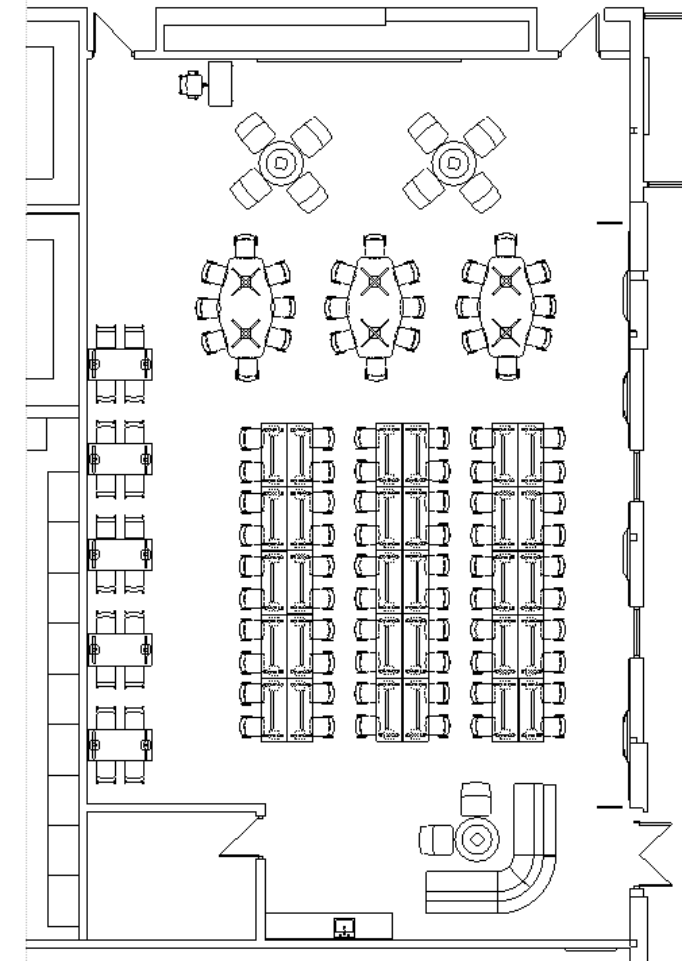

Community Room

INCLUDES:

EXISTING

- OFS COACT LOUNGE SEATING
- (3) ROUND TABLES
- (10) LINGER LOUNGE CHAIRS

NEW

- (3) 54"X96" ALLSTEEL STRUCTURE DIAMOND TOP CONFERENCE TABLE WITH X BASE
- (5) 30"X60" HON ARRANGE CAFÉ HEIGHT TABLE WITH T LEGS
- (30) 24"X60" ALLSTEEL AWARE TABLE WITH FIXED T LEGS
- (1) HEIGHT ADJUSTABLE LAYER TEACHER'S DESK
- (84) HON MOTIVATE 4-LEG STACK CHAIRS
- (20) HON FLOCK 4-LEG STOOL
- (1) HON IGNITION STOOL