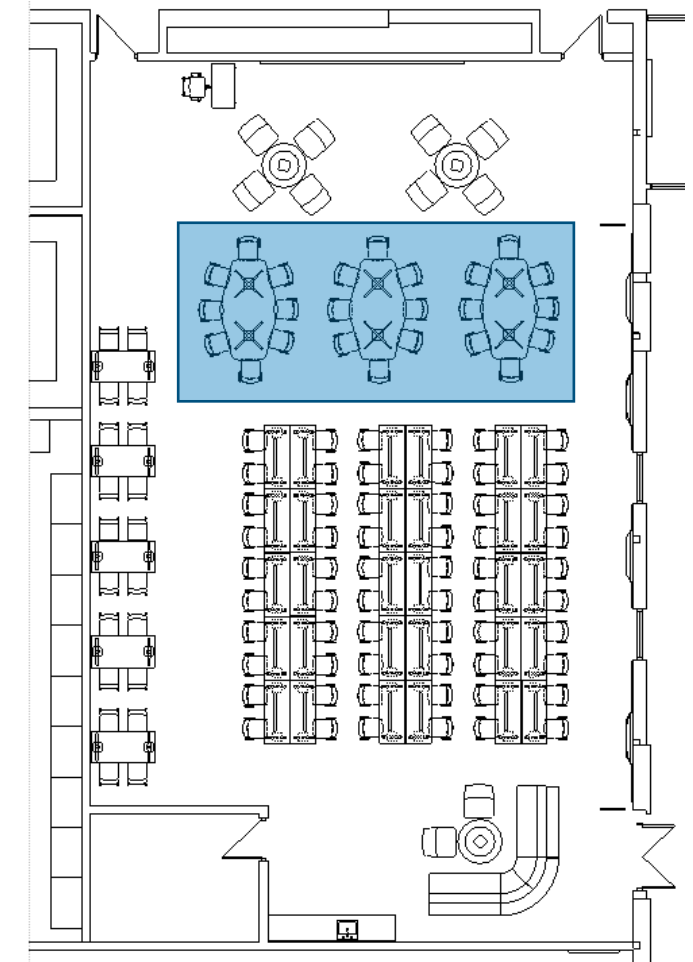

### EXISTING

- OFS COACT LOUNGE SEATING
- (3) ROUND TABLES
- (10) LINGER LOUNGE CHAIRS

### NEW

- (3) 54"X96" ALLSTEEL STRUCTURE DIAMOND TOP CONFERENCE TABLE WITH X BASE
- (5) 30"X60" HON ARRANGE CAFÉ HEIGHT TABLE WITH T LEGS
- (30) 24"X60" ALLSTEEL AWARE TABLE WITH FIXED T LEGS
- (1) HEIGHT ADJUSTABLE LAYER TEACHER'S DESK
- (84) HON MOTIVATE 4-LEG STACK CHAIRS
- (20) HON FLOCK 4-LEG STOOL
- (1) HON IGNITION STOOL

# Conference Tables

*ALLSTEEL - STRUCTURE  
54"X96"DIAMOND TABLES  
X BASE*

*HON – MOTIVATE 4 LEG CHAIR  
18" SEAT HEIGHT  
POLY SHELL WITH GLIDES*

# Café Height Tables

*HON - ARRANGE  
30"X60" RECTANGLE TABLES  
CAFÉ HEIGHT T LEGS*

*HON – FLOCK DUAL FABRIC 4 LEG STOOL  
BAR HEIGHT*