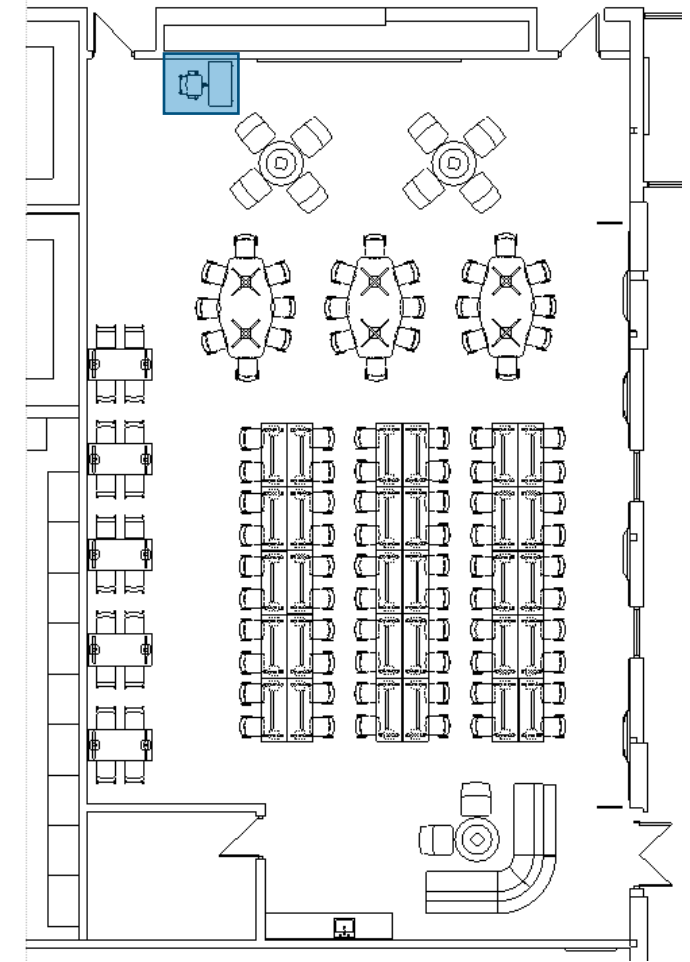

# Conference Tables

*ALLSTEEL - STRUCTURE  
54"X96"DIAMOND TABLES  
X BASE*

*HON – MOTIVATE 4 LEG CHAIR  
18" SEAT HEIGHT  
POLY SHELL WITH GLIDES*

# Standard Height Tables

*ALLSTEEL - AWARE  
24"X60" RECTANGLE TABLES  
T LEGS*

*HON – MOTIVATE 4 LEG CHAIR  
18" SEAT HEIGHT  
POLY SHELL WITH GLIDES*

# Café Height Tables

*HON - ARRANGE  
30"X60" RECTANGLE TABLES  
CAFÉ HEIGHT T LEGS*

*HON – FLOCK DUAL FABRIC 4 LEG STOOL  
BAR HEIGHT*

# Teacher's Station

*OFS – LAYER HEIGHT ADJUSTABLE TEACHER'S DESK  
21"X42" DESK  
CAFÉ HEIGHT T LEGS*

*HON – IGNITION 2 TASK STOOL  
LIMITED SYNCHRO-TILT  
HEIGHT AND WIDTH ADJUSTABLE ARMS  
ALL SURFACE CASTERS*