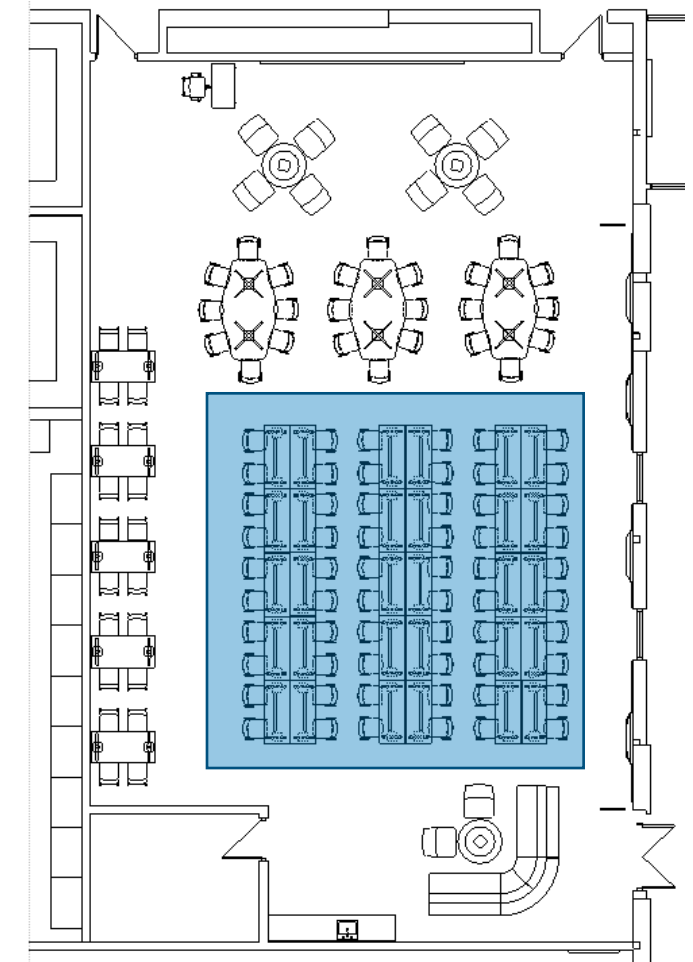

### NEW

- (3) 54"X96" ALLSTEEL STRUCTURE DIAMOND TOP CONFERENCE TABLE WITH X BASE
- (5) 30"X60" HON ARRANGE CAFÉ HEIGHT TABLE WITH T LEGS
- (30) 24"X60" ALLSTEEL AWARE TABLE WITH FIXED T LEGS
- (1) HEIGHT ADJUSTABLE LAYER TEACHER'S DESK
- (84) HON MOTIVATE 4-LEG STACK CHAIRS
- (20) HON FLOCK 4-LEG STOOL
- (1) HON IGNITION STOOL

# Conference Tables

*ALLSTEEL - STRUCTURE  
54"X96"DIAMOND TABLES  
X BASE*

*HON – MOTIVATE 4 LEG CHAIR  
18" SEAT HEIGHT  
POLY SHELL WITH GLIDES*

# Standard Height Tables

*ALLSTEEL - AWARE  
24"X60" RECTANGLE TABLES  
T LEGS*

*HON – MOTIVATE 4 LEG CHAIR  
18" SEAT HEIGHT  
POLY SHELL WITH GLIDES*

# Café Height Tables

*HON - ARRANGE  
30"X60" RECTANGLE TABLES  
CAFÉ HEIGHT T LEGS*

*HON – FLOCK DUAL FABRIC 4 LEG STOOL  
BAR HEIGHT*