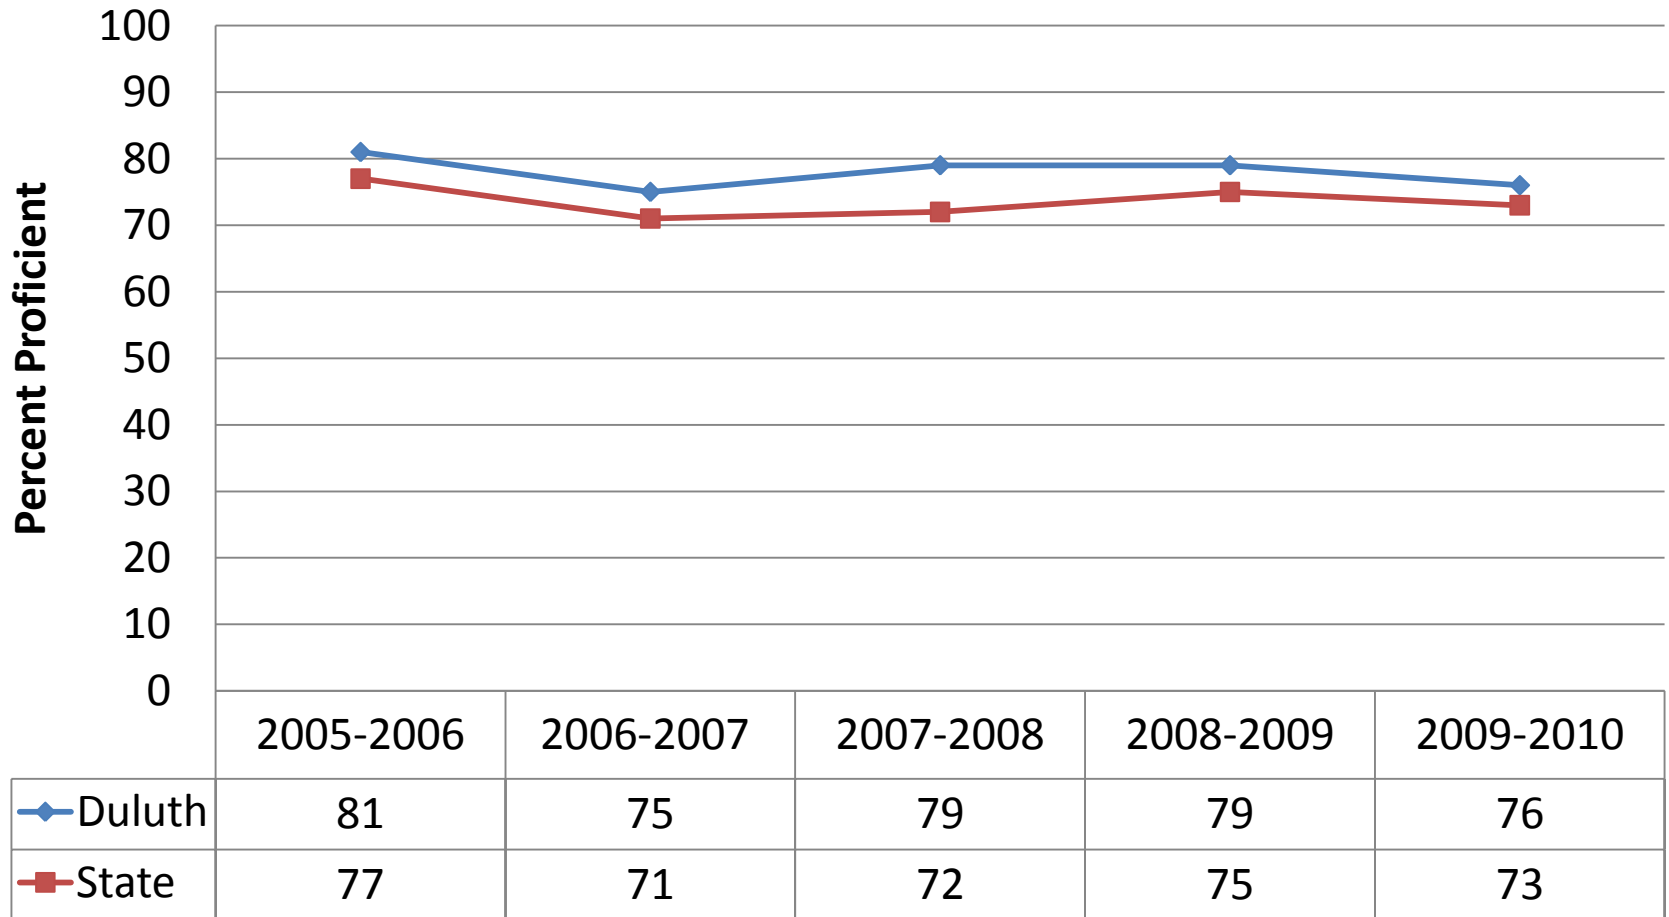

MCA-II Reading Results – Grade 4