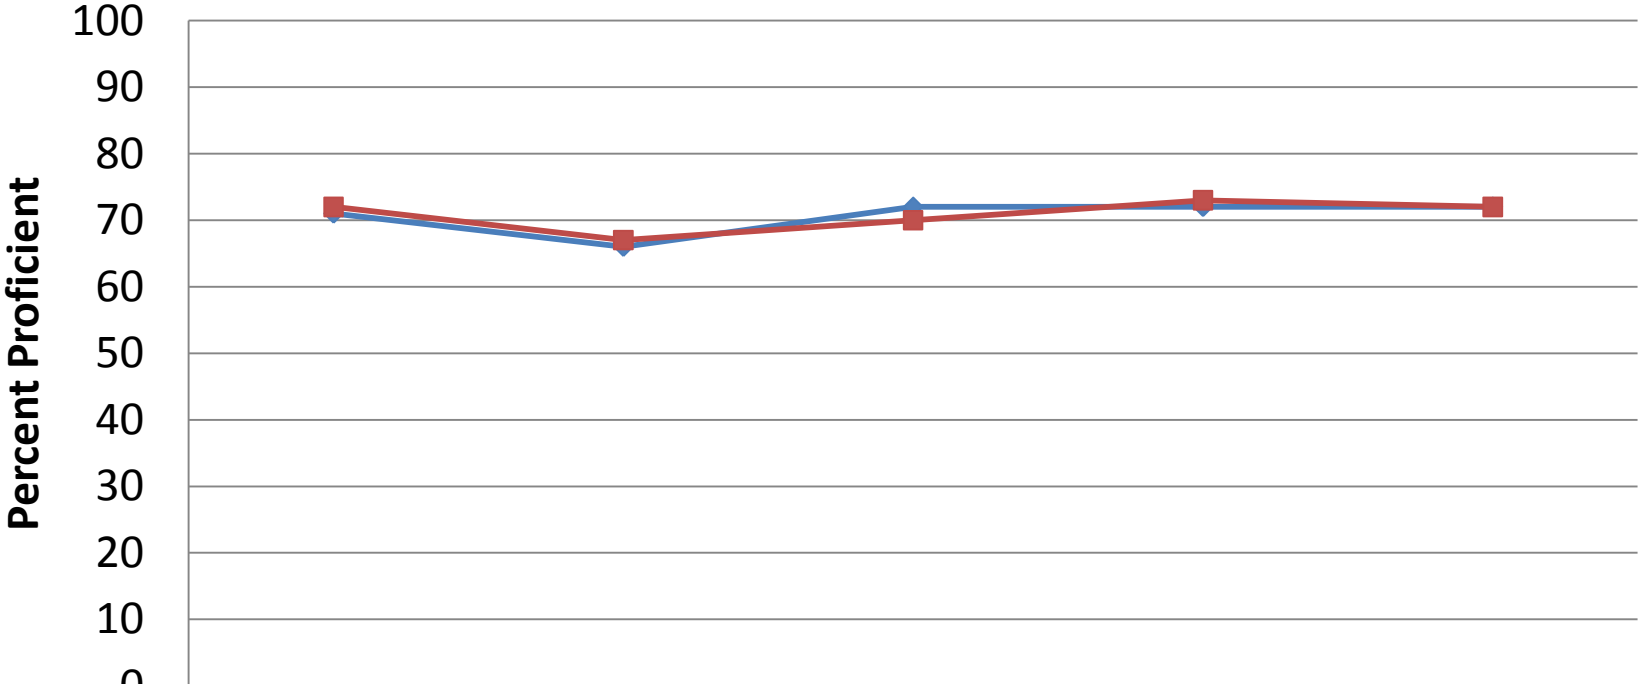

APPENDIX A: MCA-II READING RESULTS

MCA-II Reading Results – Grade 3

MCA-II Reading Results – Grade 4

MCA-II Reading Results – Grade 5

MCA-II Reading Results – Grade 6

	2005-2006	2006-2007	2007-2008	2008-2009	2009-2010
◆ Duluth	71	66	72	72	72
■ State	72	67	70	73	72