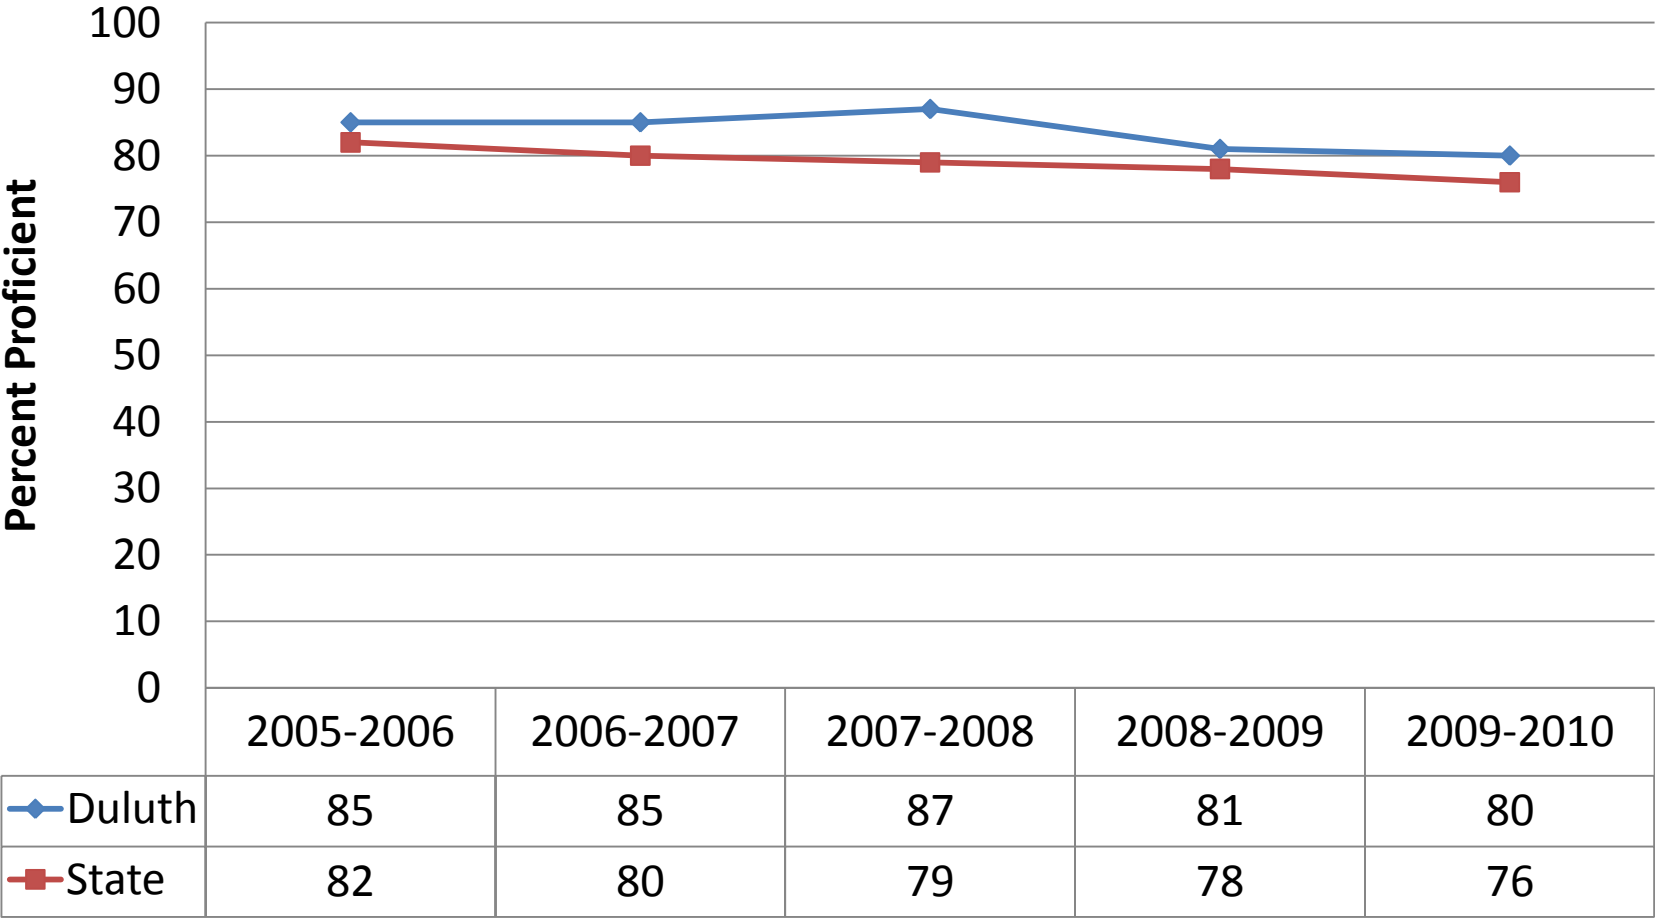

MCA-II Reading Results – Grade 3