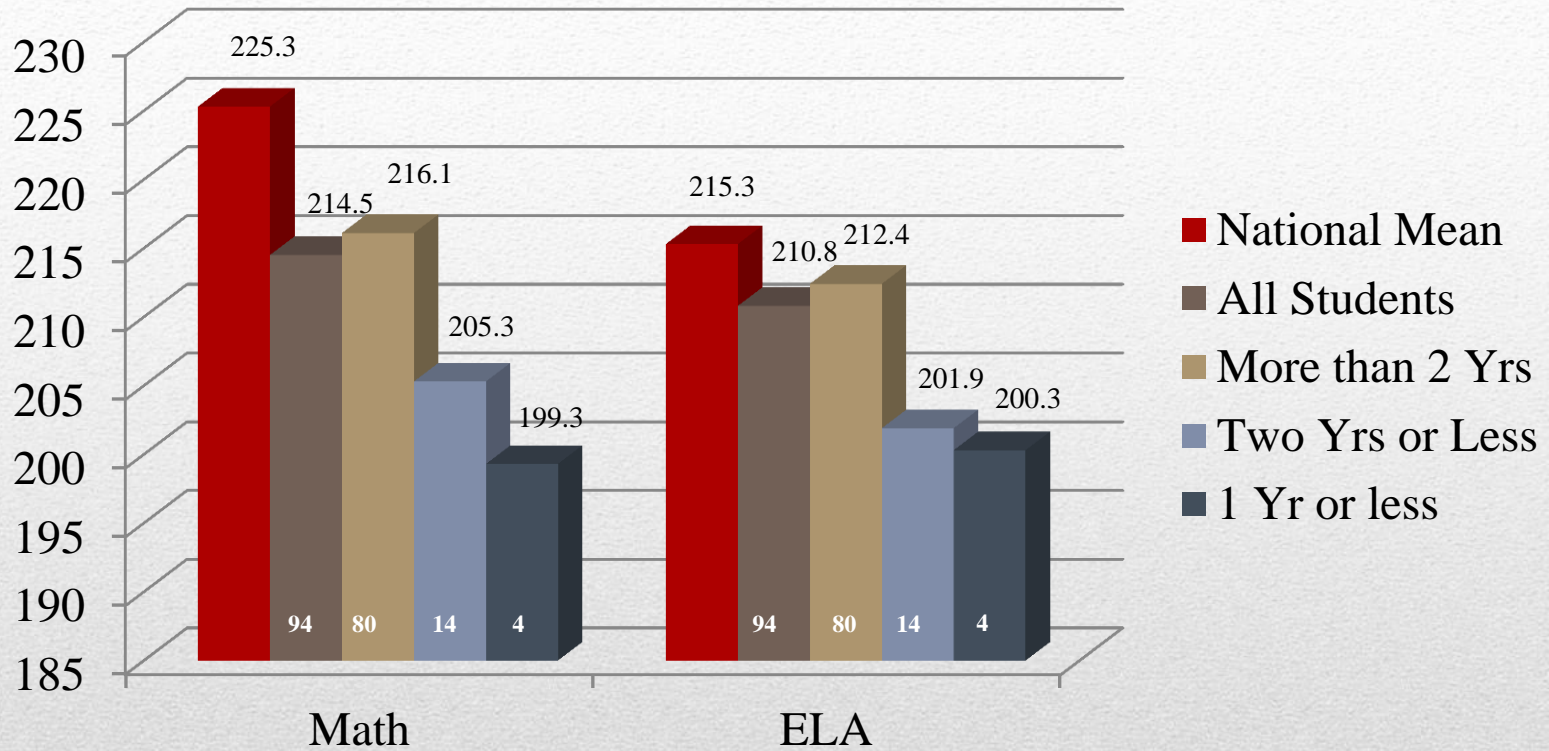

2016 – 2017 NWEA

STUDY OF THE EFFECT TIME IN DISTRICT
HAS ON SCORES

Average RIT Score

6th Grade NWEA RIT SCORES

Number of Students Proficient

6th Grade NWEA Proficiency

Average RIT Score

7th Grade NWEA RIT SCORES