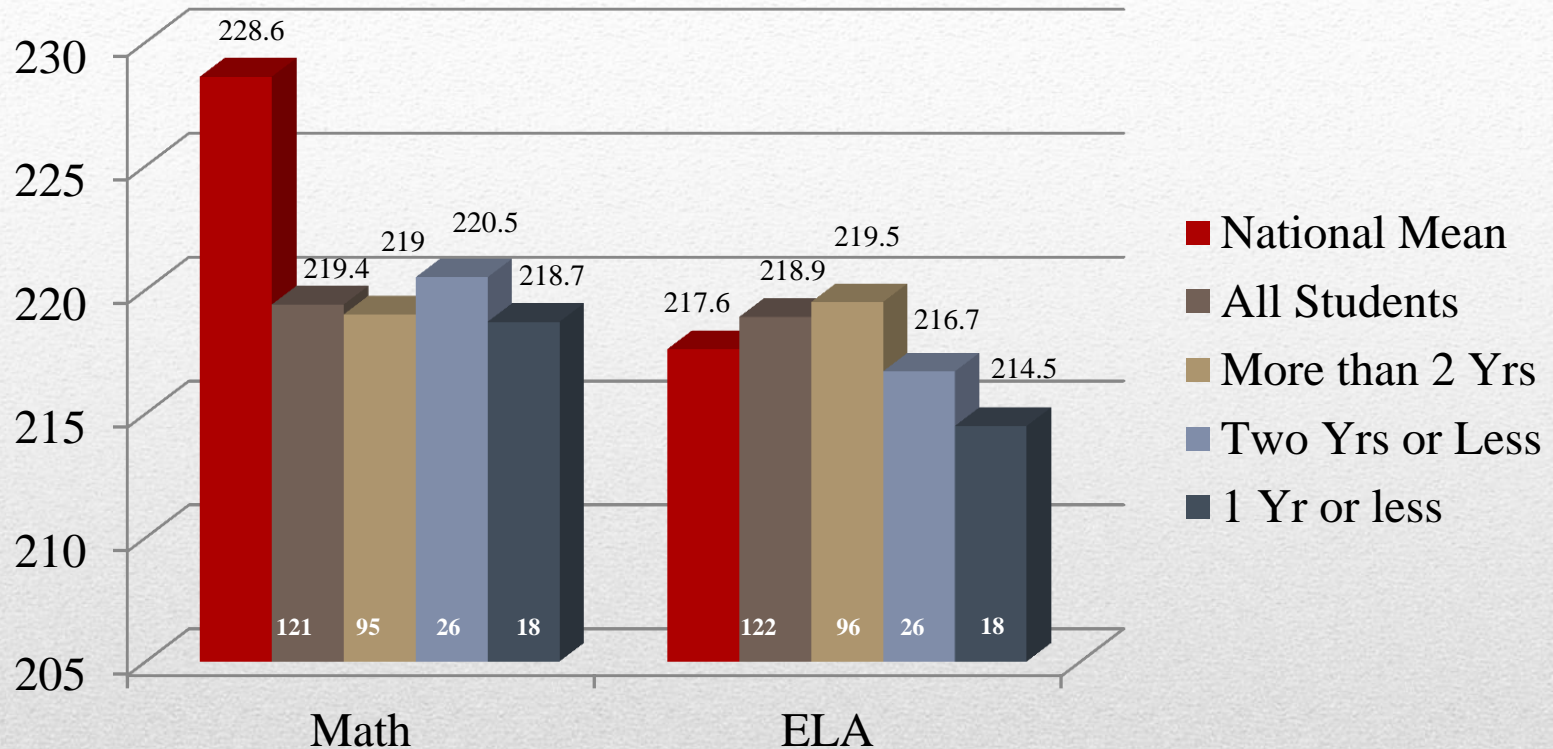

2016 – 2017 NWEA

STUDY OF THE EFFECT TIME IN DISTRICT
HAS ON SCORES

Average RIT Score

6th Grade NWEA RIT SCORES

Number of Students Proficient

6th Grade NWEA Proficiency

Average RIT Score

7th Grade NWEA RIT SCORES