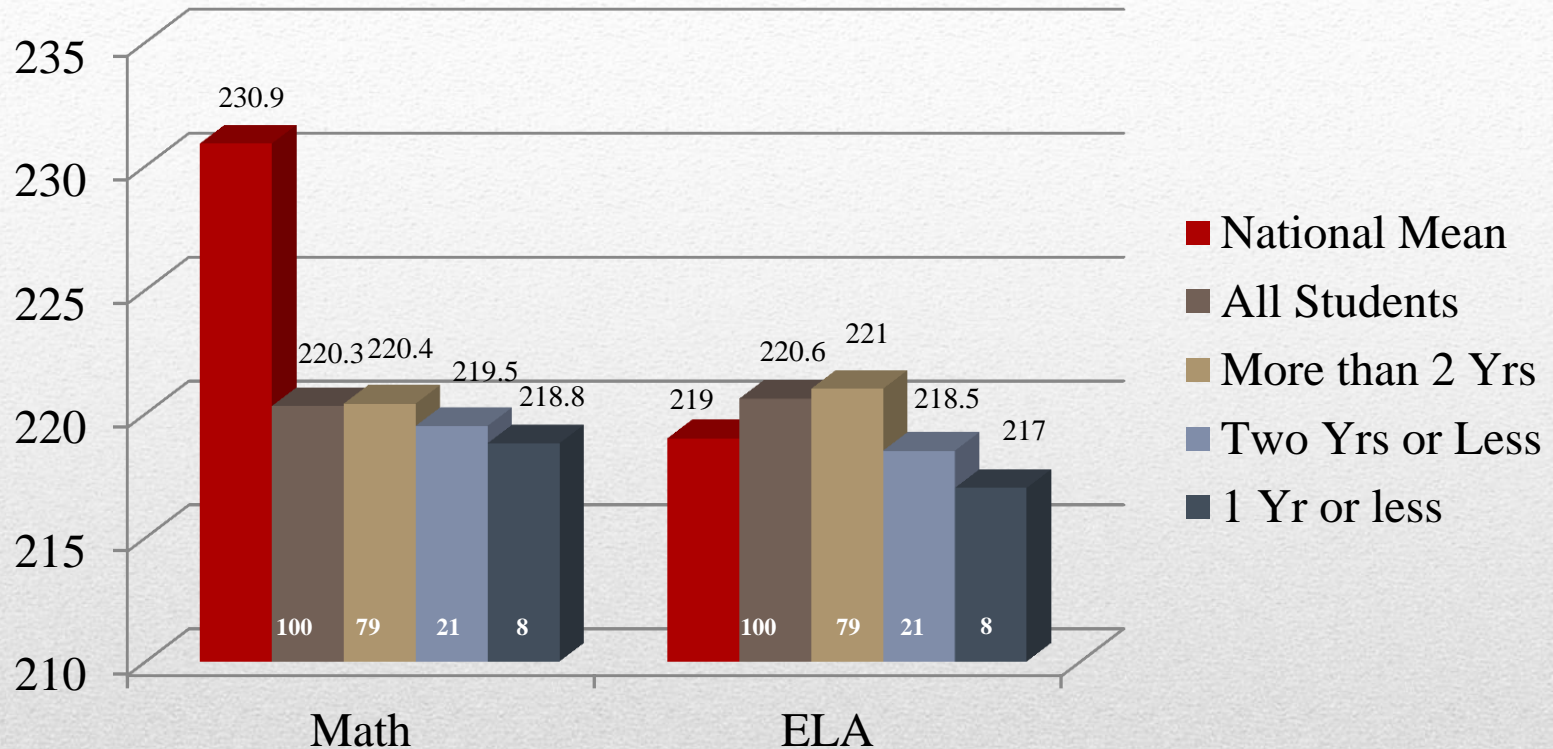

Average RIT Score

8th Grade NWEA RIT SCORES