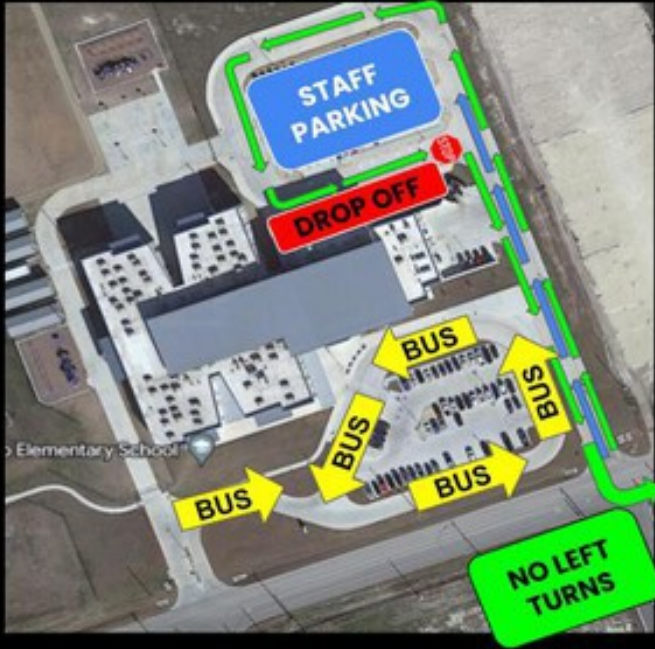

MORNING DROP OFF AT IGO

1. BUSES WILL DROP OFF IN THE FRONT OF THE SCHOOL. ONLY BUSES WILL UTILIZE THE FRONT DROP OFF.
2. ALL CARS WILL FORM ONE LANE FOR DROP OFF, WILL TURN INTO THE CAR LANE ON THE EAST SIDE OF THE BUILDING – FOLLOWING THE GREEN ARROWS. TRAFFIC WILL BE CONTROLLED AND ORDERLY.
3. ALLOW ROOM BETWEEN THE GREEN ARROWS SO THAT TEACHERS CAN GET INTO THE STAFF PARKING LOT.
4. PLEASE TRY TO ONLY TAKE RIGHT TURNS INTO AND OUT OF THE PARKING LOT TO HELP TRAFFIC FLOW MUCH SMOOTHER.