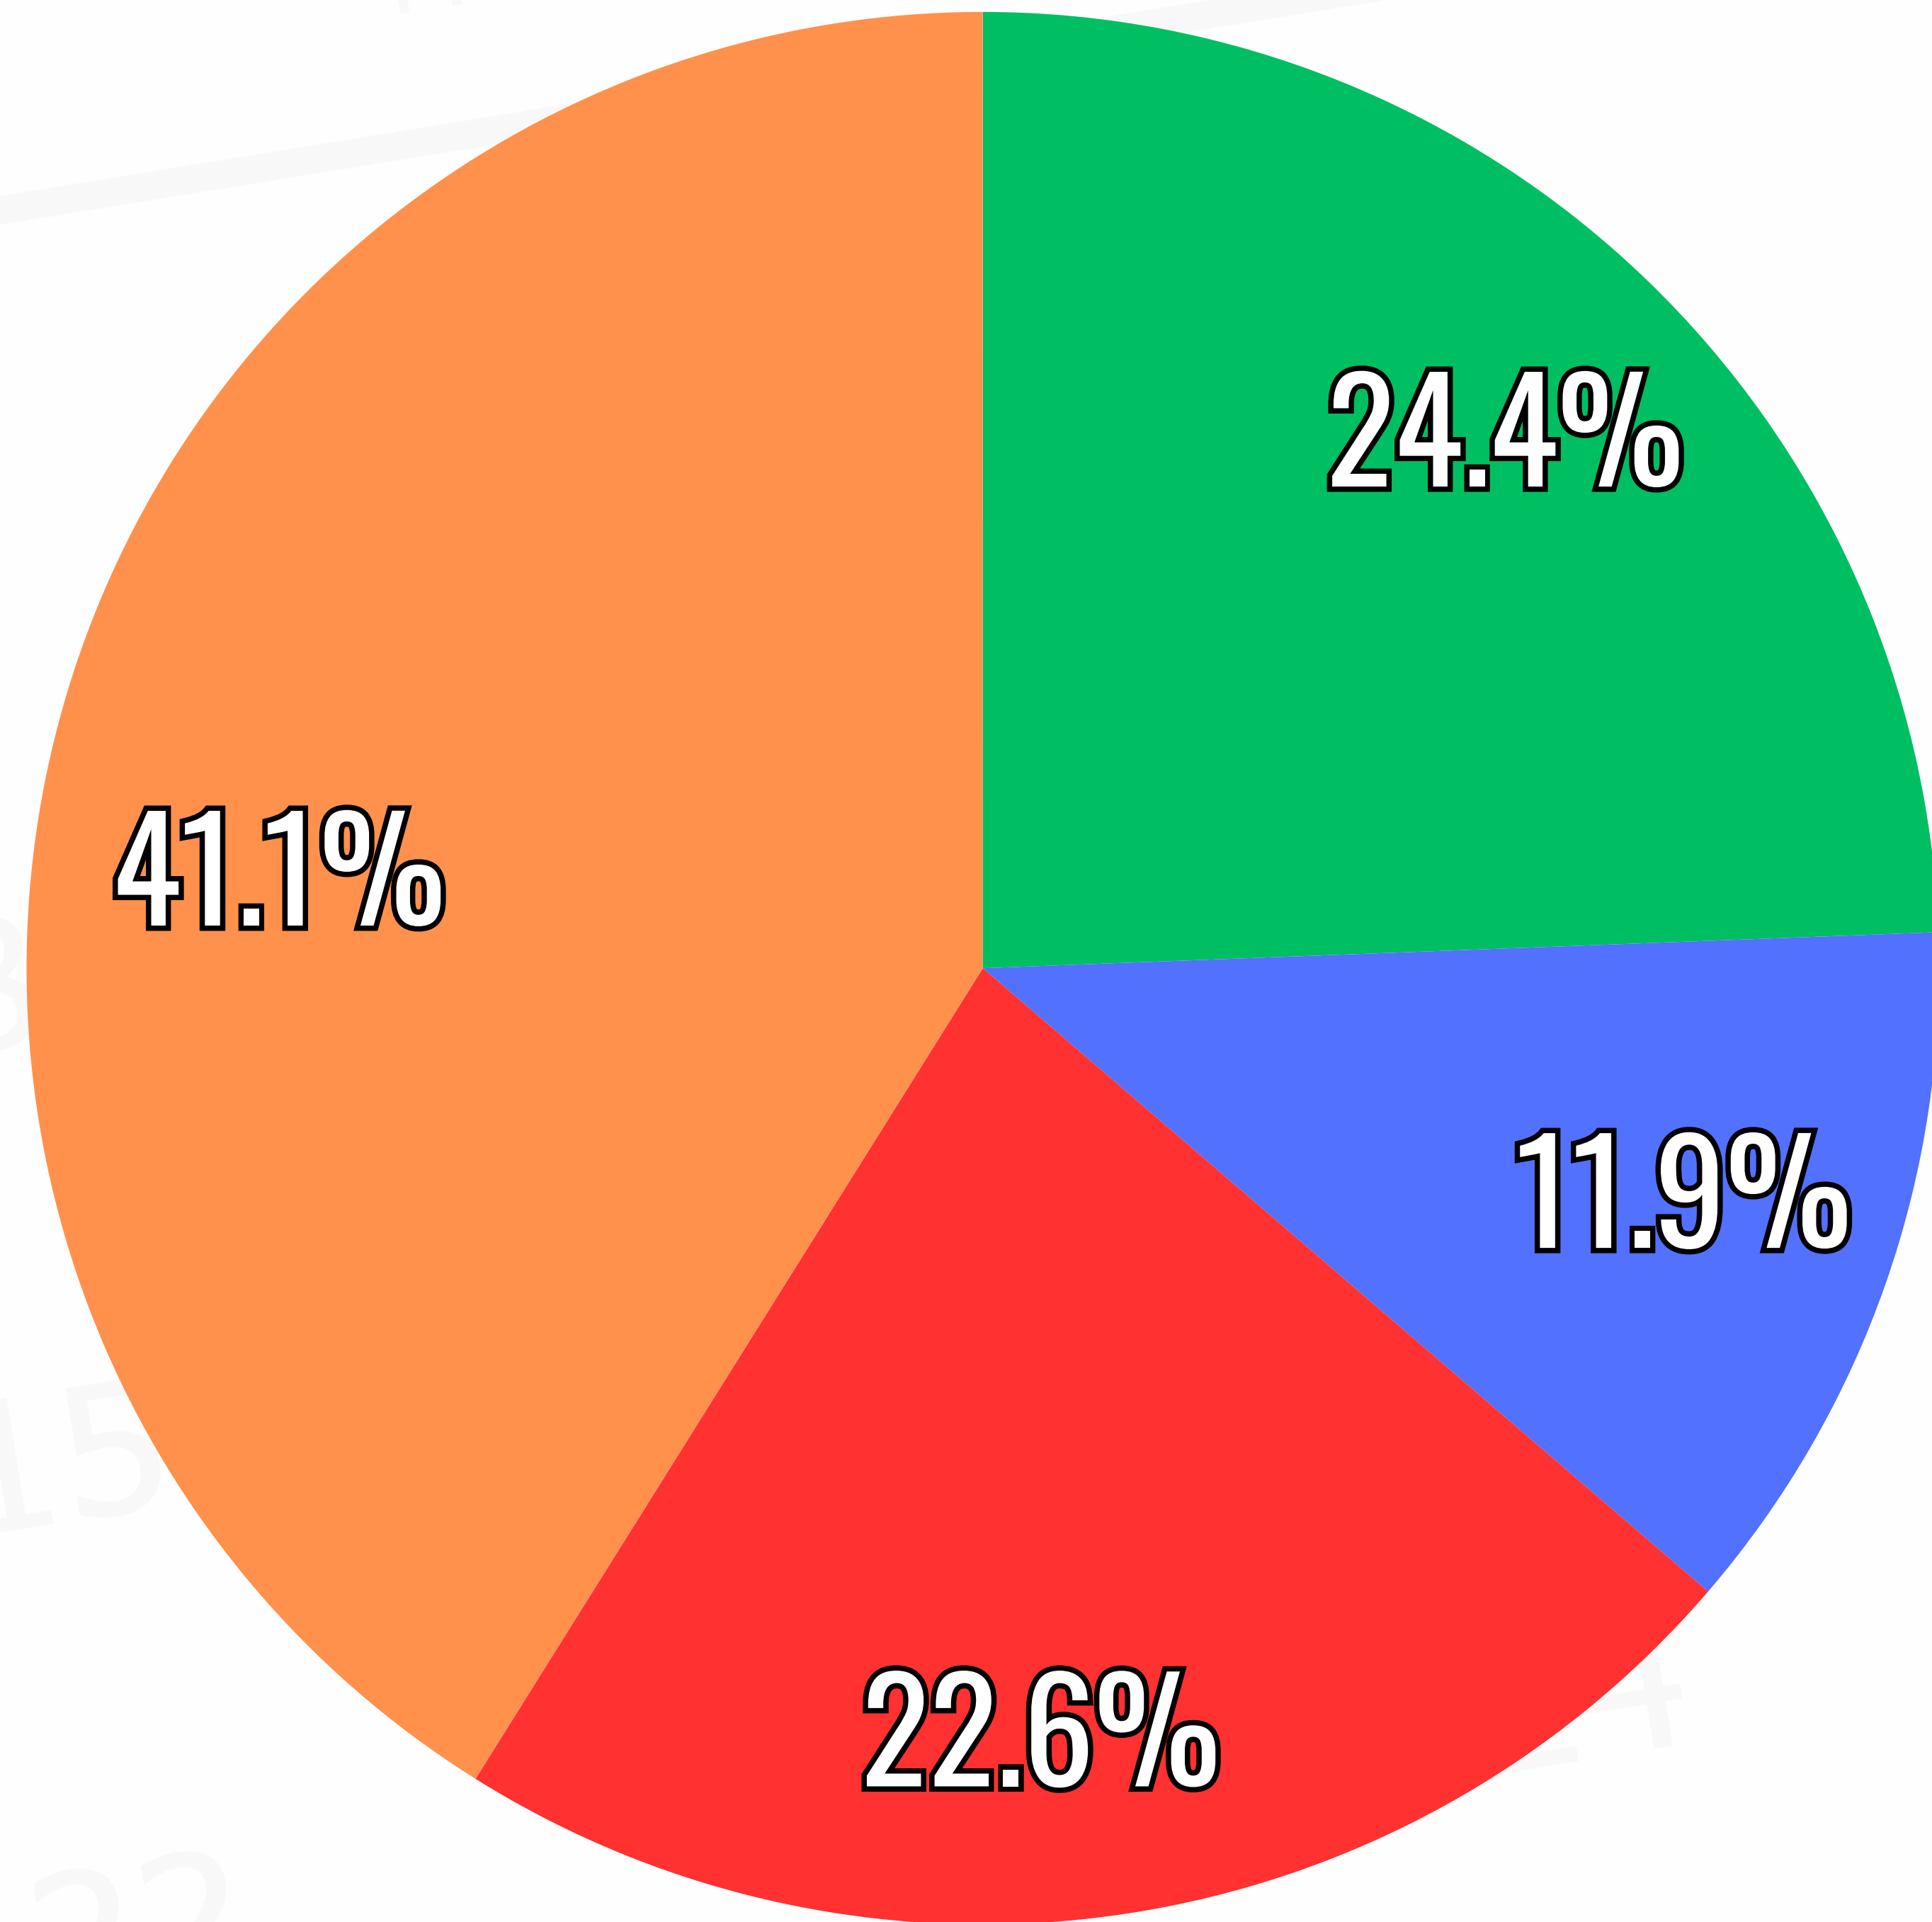

Calendar

CALENDAR UPDATE

2025-2026 & 2026-2027

Family Survey Results

“Please pick your **top priority** for the Libertyville D70 school calendar”

-  1. Winter and Spring breaks match the high school (D128)
-  2. The district focuses on creating as many full 5 day weeks that it can
-  3. Include a week-long fall break during Thanksgiving week
-  4. Start and end dates match the high school as much as possible

1. Include a week-long fall break during Thanksgiving week

2. Winter and Spring breaks match the high school (D128)

3. The district focuses on creating as many full 5 day weeks that it can

4. Start and end dates match the high school as much as possible

Staff Survey Results

“Please pick your **second priority** for the Libertyville D70 school calendar”

1. Winter and Spring breaks match the high school (D128)

2. Include a week-long fall break during Thanksgiving week