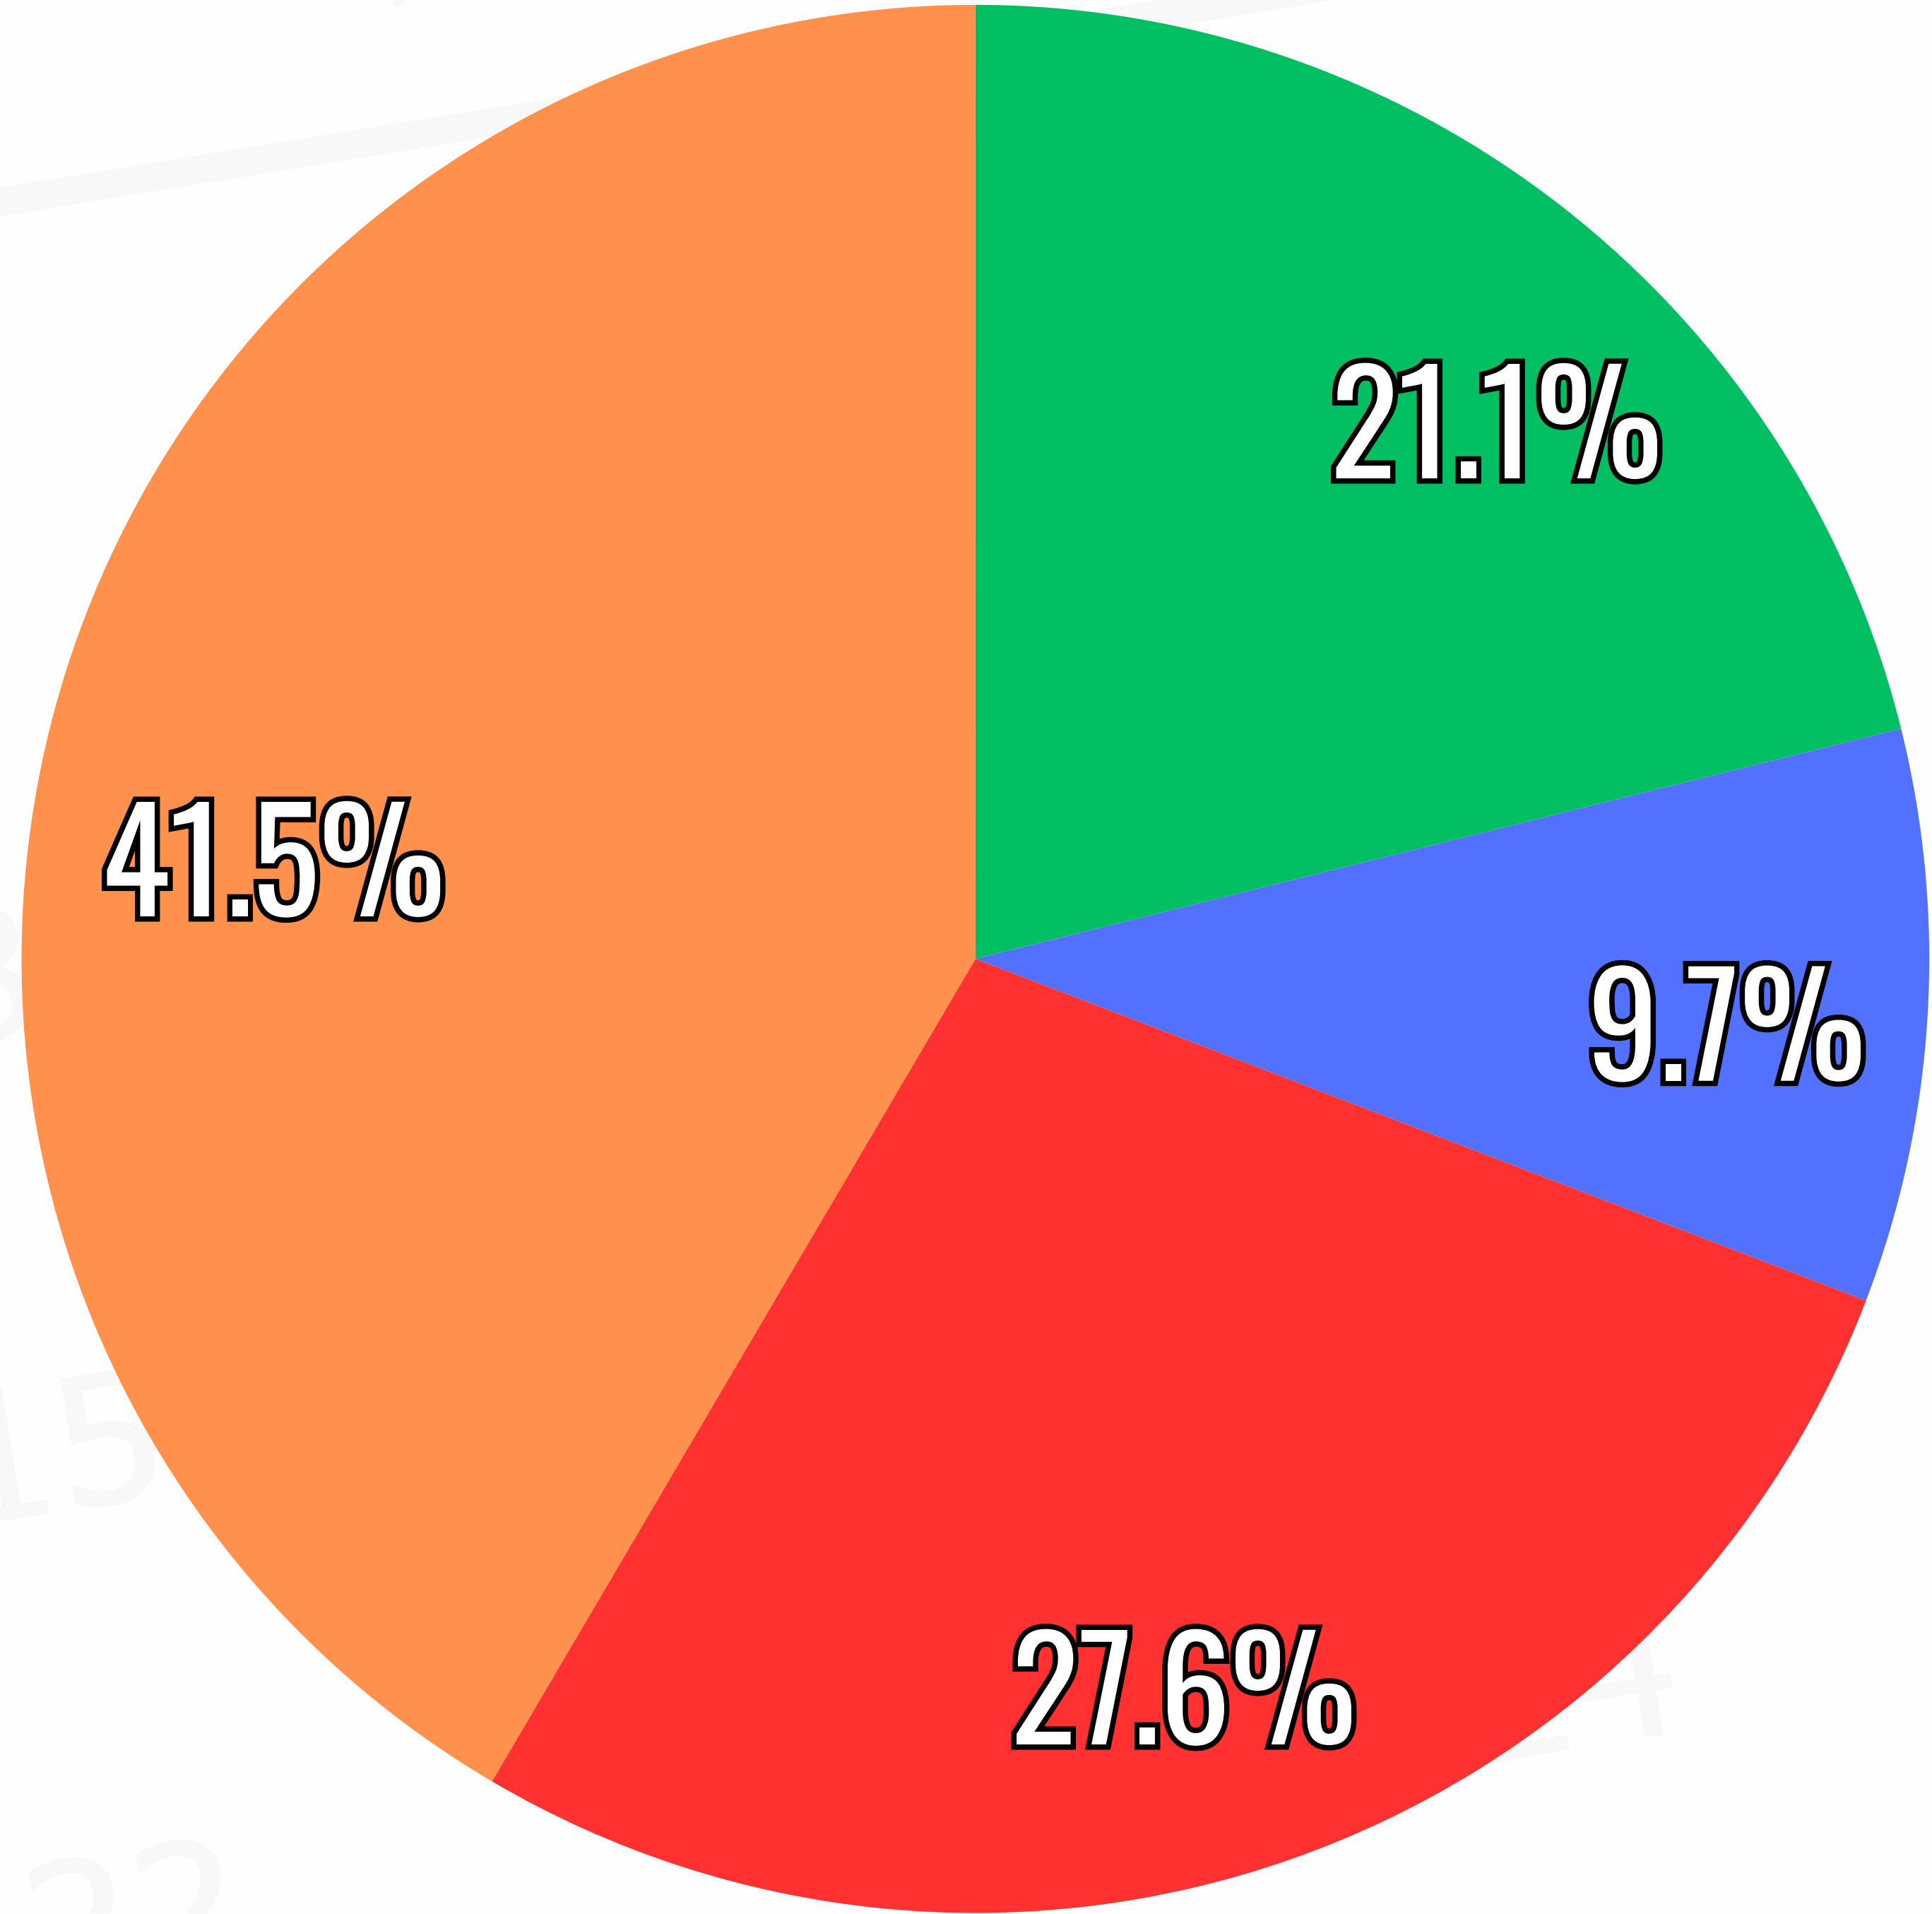

Calendar

CALENDAR UPDATE

2025-2026 & 2026-2027

Family Survey Results

“Please pick your **top priority** for the Libertyville D70 school calendar”

-  1. Winter and Spring breaks match the high school (D128)
-  2. The district focuses on creating as many full 5 day weeks that it can
-  3. Include a week-long fall break during Thanksgiving week
-  4. Start and end dates match the high school as much as possible

Family Survey Results

“Please pick your **second priority** for the Libertyville D70 school calendar”

1. Winter and Spring breaks match the high school (D128)

2. The district focuses on creating as many full 5 day weeks that it can