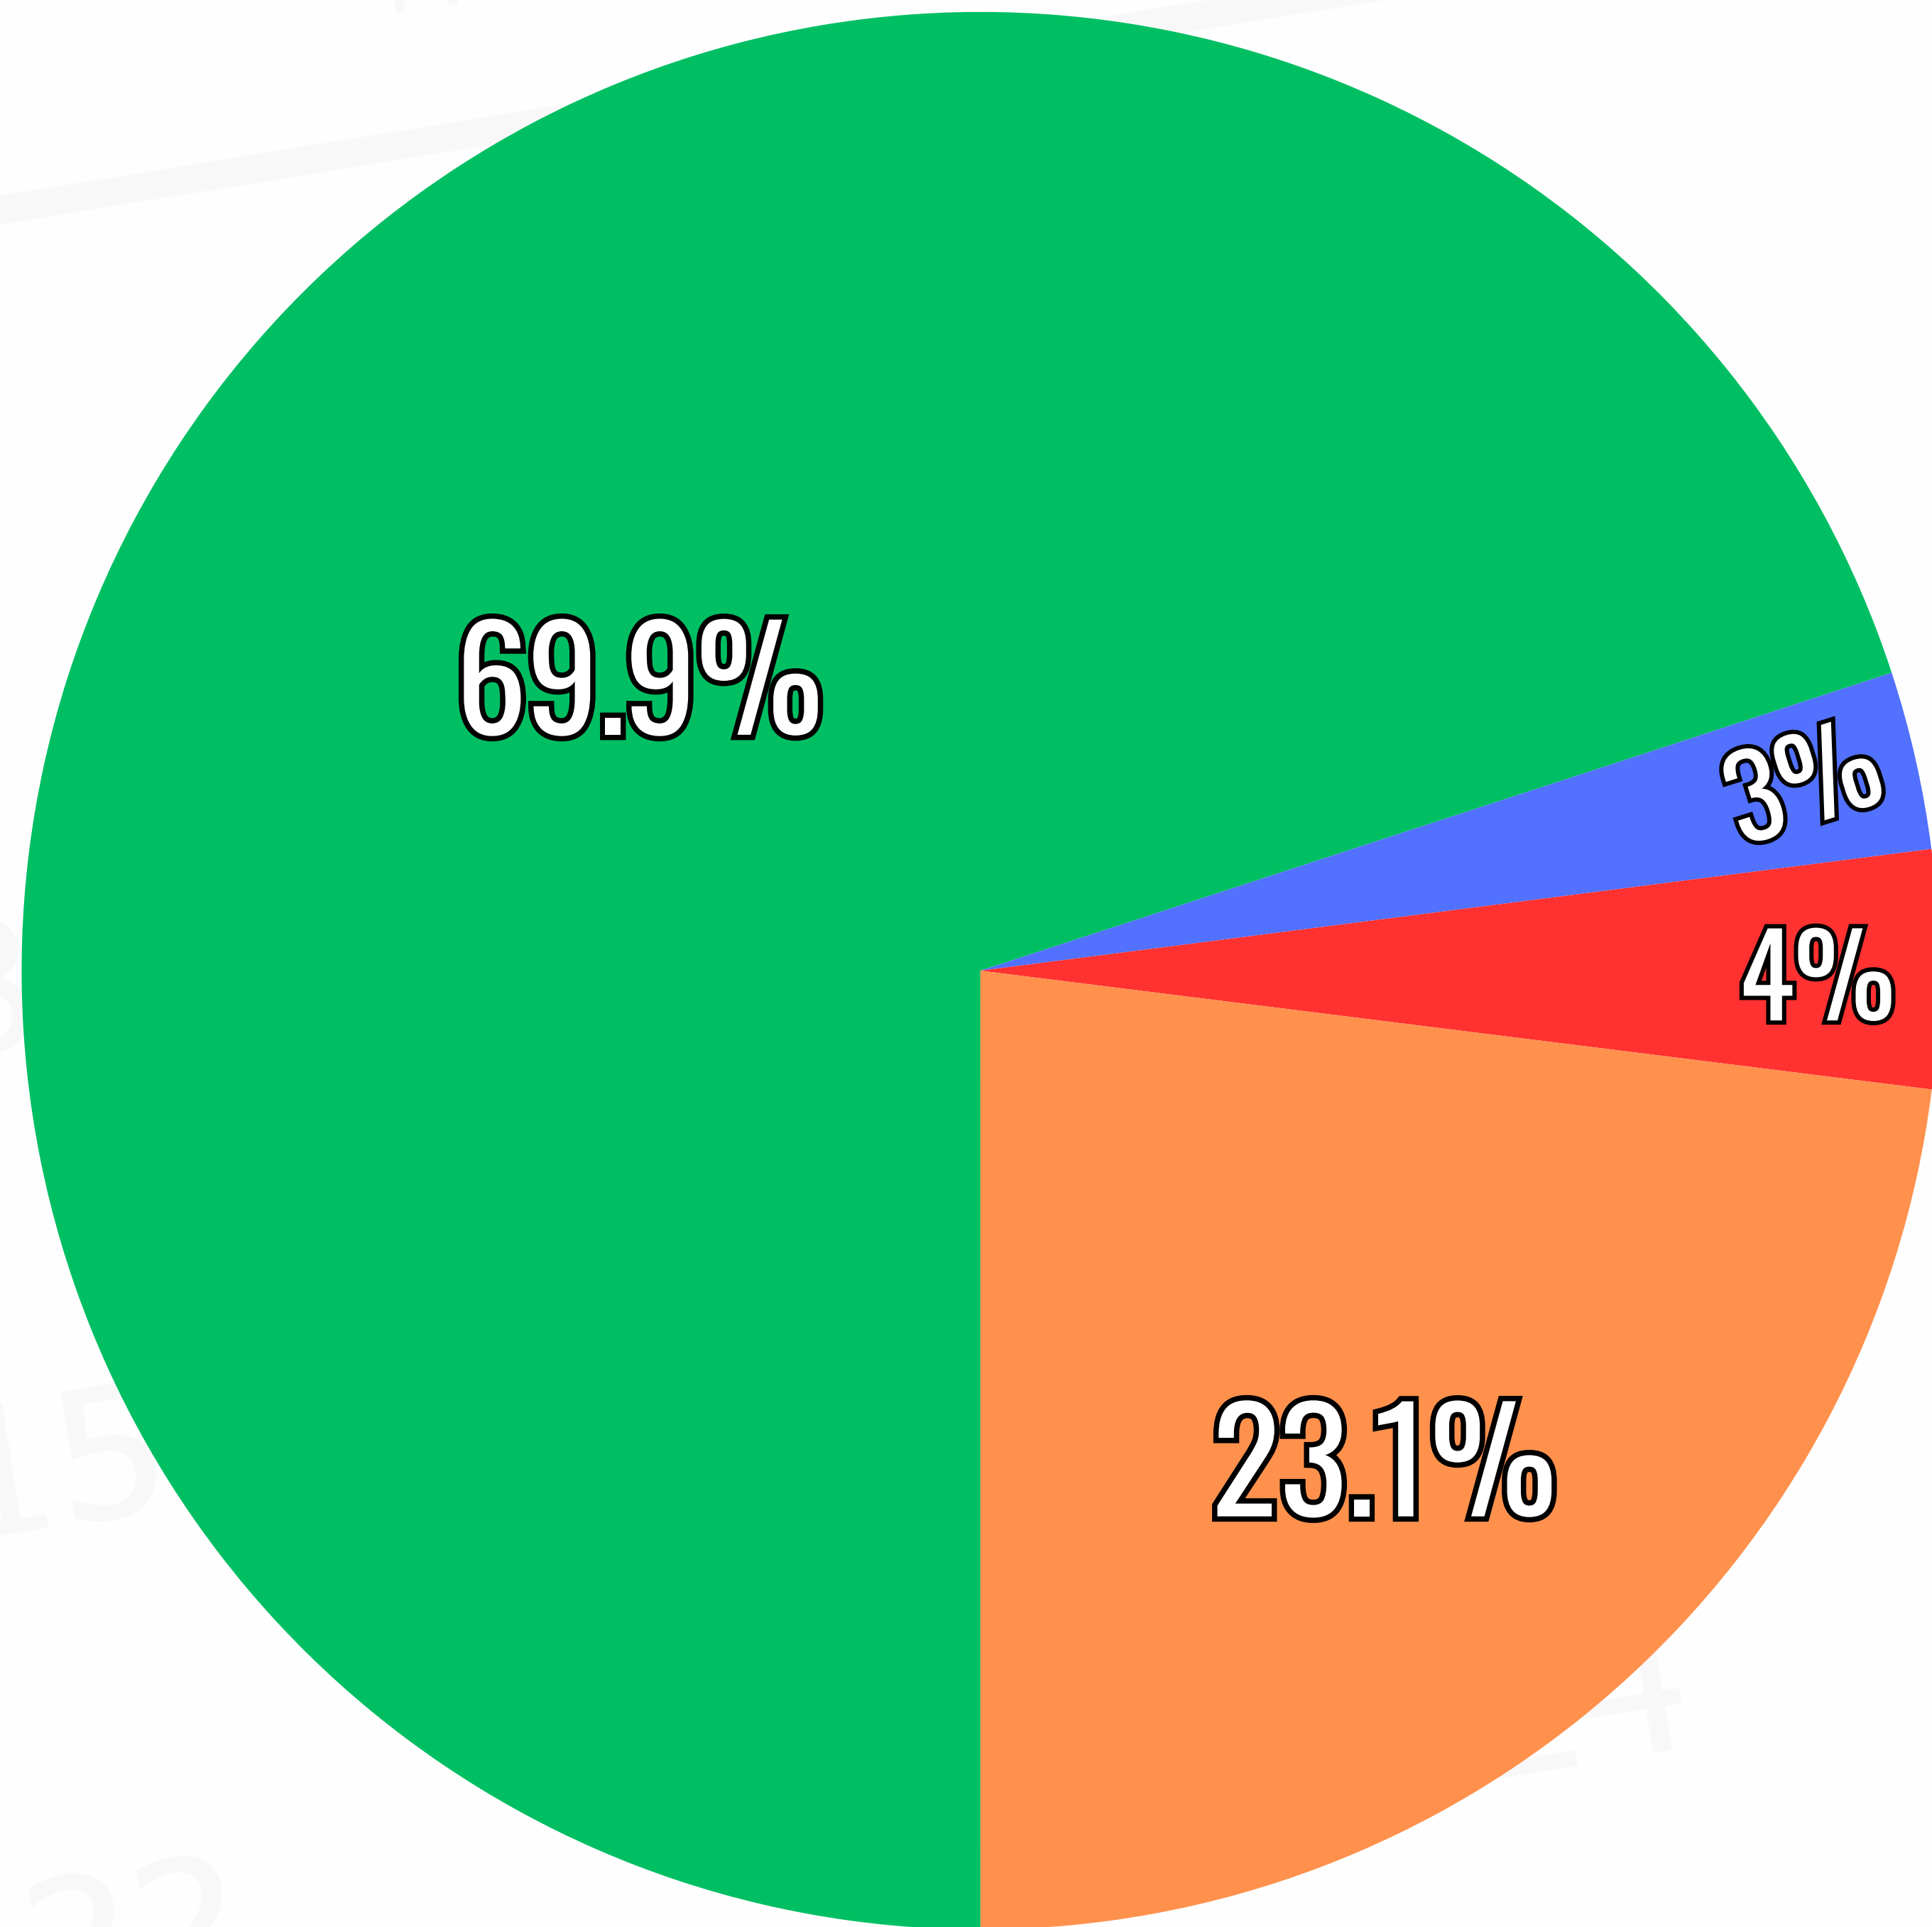

Calendar

CALENDAR UPDATE

2025-2026 & 2026-2027

Family Survey Results

“Please pick your **top priority** for the Libertyville D70 school calendar”

-  1. Winter and Spring breaks match the high school (D128)
-  2. The district focuses on creating as many full 5 day weeks that it can
-  3. Include a week-long fall break during Thanksgiving week
-  4. Start and end dates match the high school as much as possible

Family Survey Results

“Please pick your **second priority** for the Libertyville D70 school calendar”

1. Winter and Spring breaks match the high school (D128)

2. The district focuses on creating as many full 5 day weeks that it can

3. Include a week-long fall break during Thanksgiving week

4. Start and end dates match the high school as much as possible

Staff Survey Results

“Please pick your **top priority** for the Libertyville D70 school calendar”