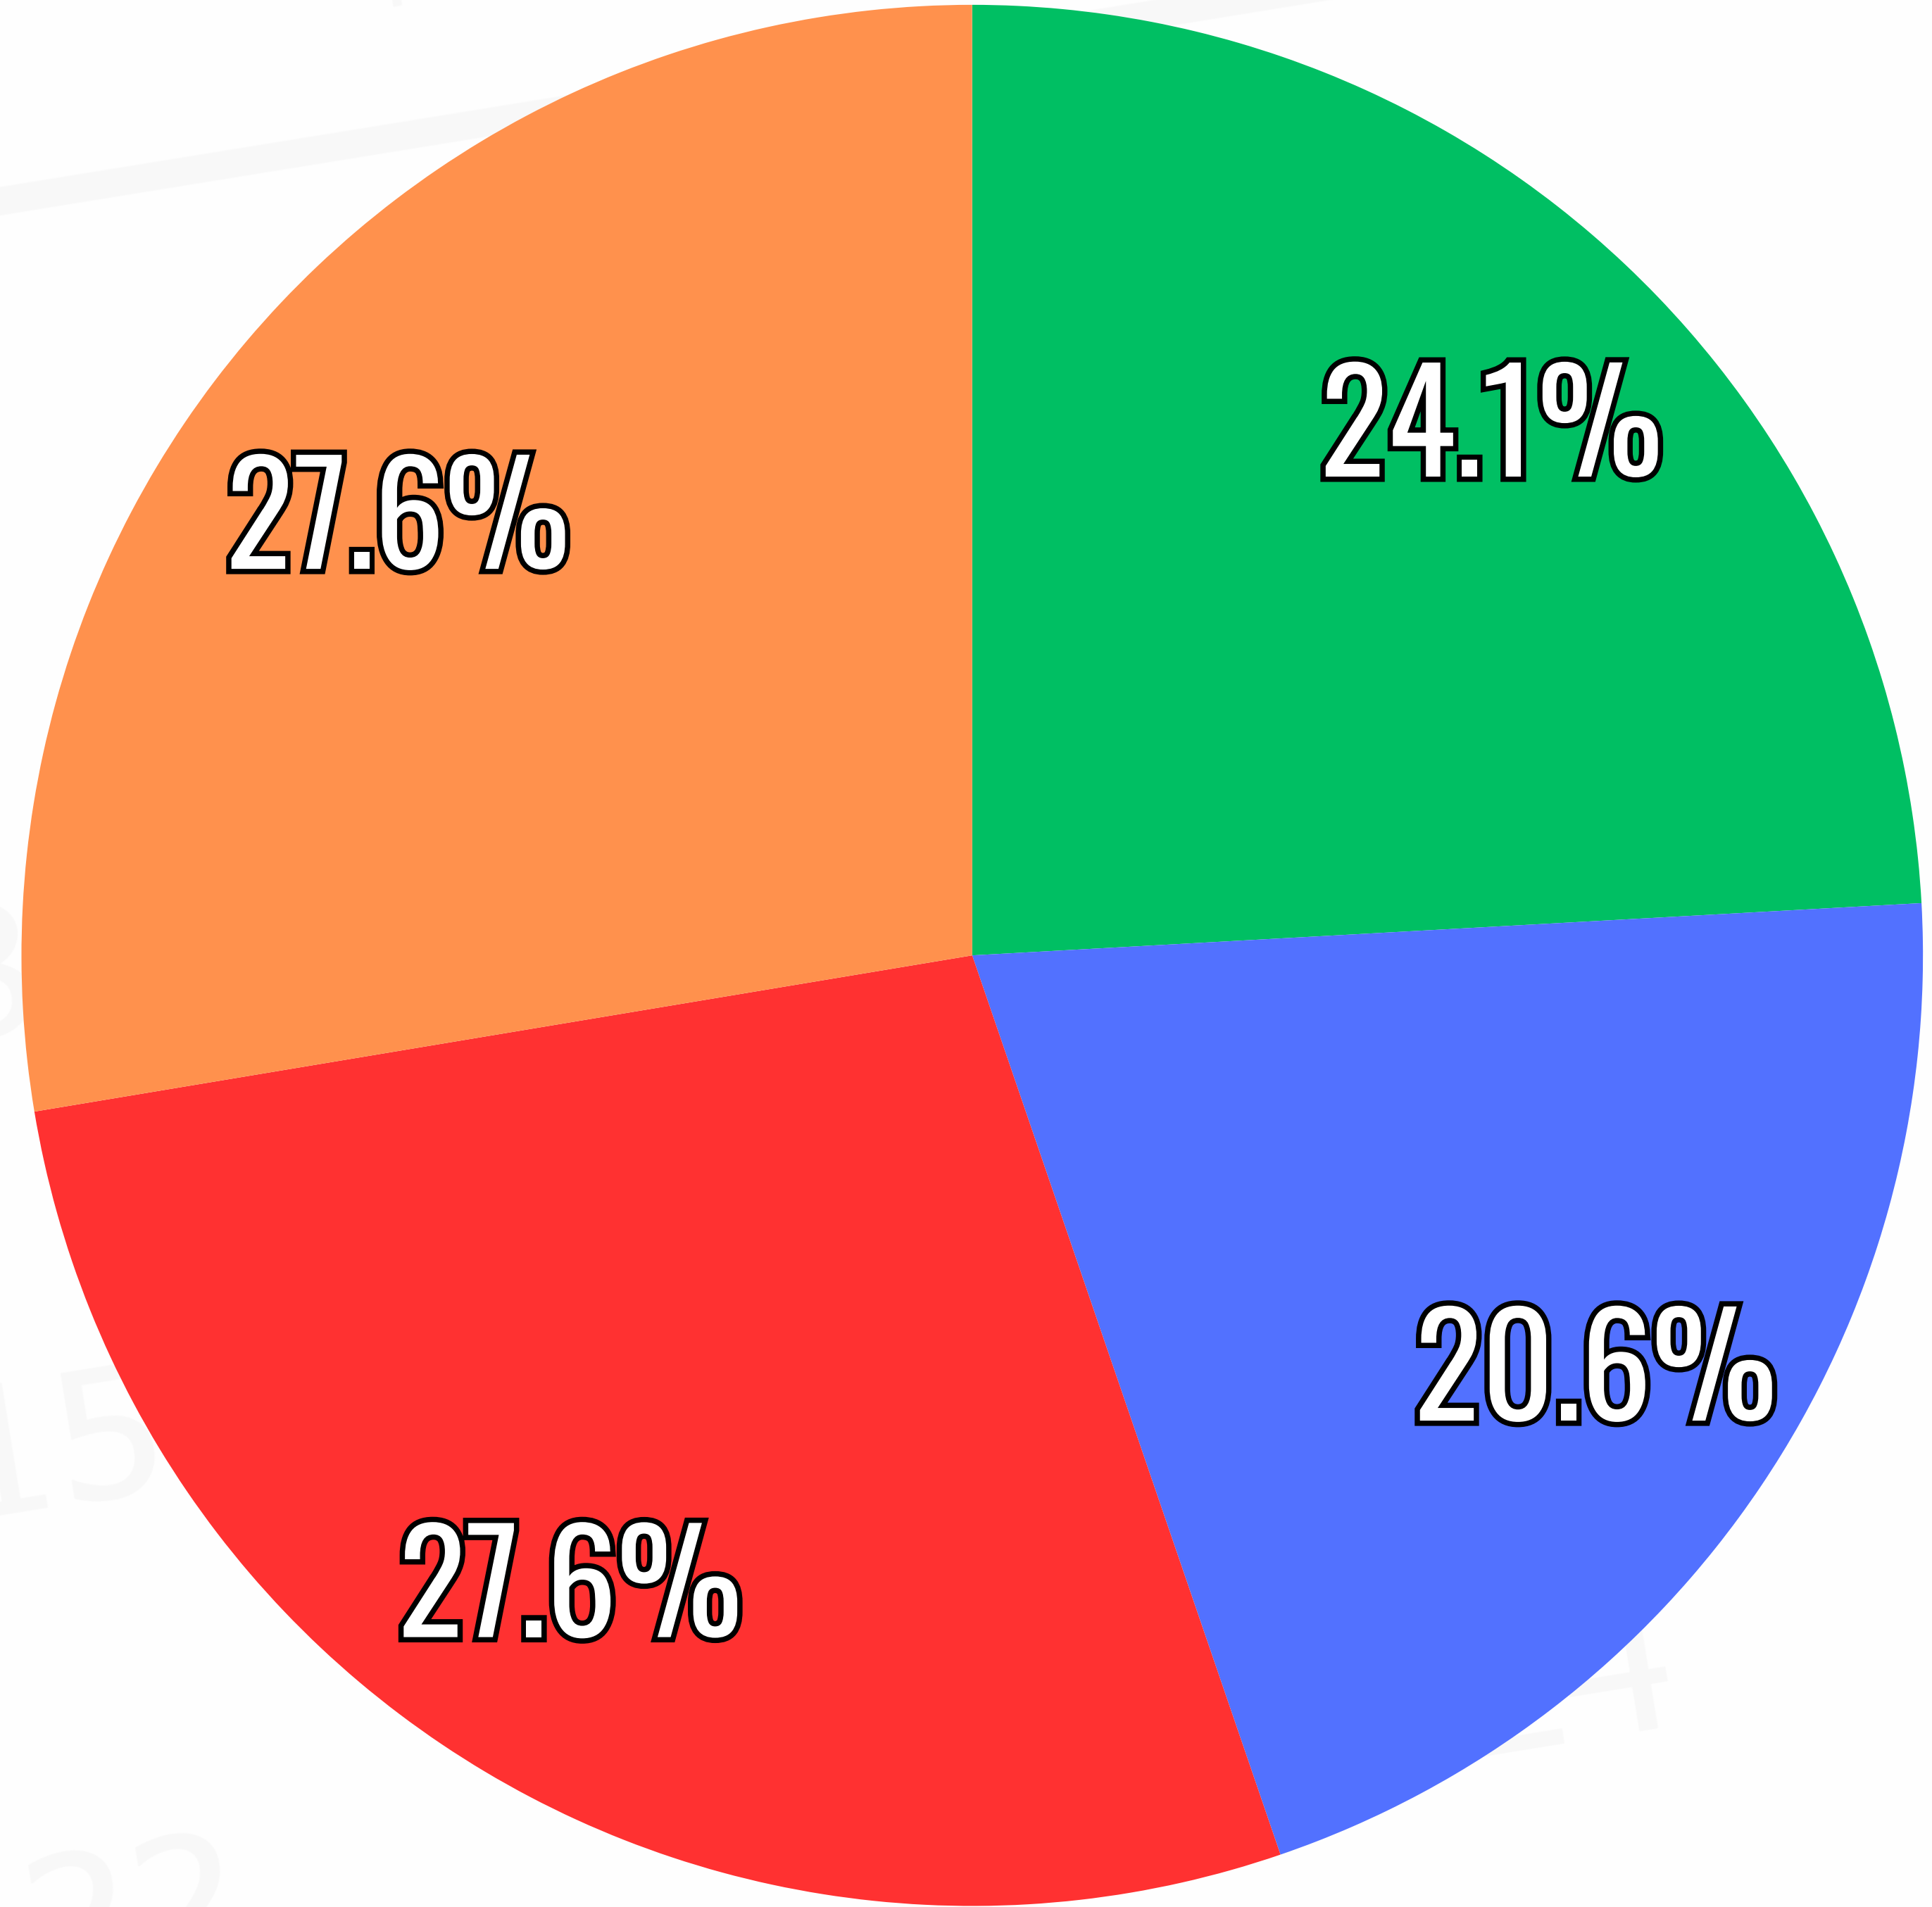

Calendar

CALENDAR UPDATE

2025-2026 & 2026-2027

Family Survey Results

“Please pick your **top priority** for the Libertyville D70 school calendar”

-  1. Winter and Spring breaks match the high school (D128)
-  2. The district focuses on creating as many full 5 day weeks that it can
-  3. Include a week-long fall break during Thanksgiving week
-  4. Start and end dates match the high school as much as possible

Family Survey Results

“Please pick your **second priority** for the Libertyville D70 school calendar”

1. Winter and Spring breaks match the high school (D128)

2. The district focuses on creating as many full 5 day weeks that it can