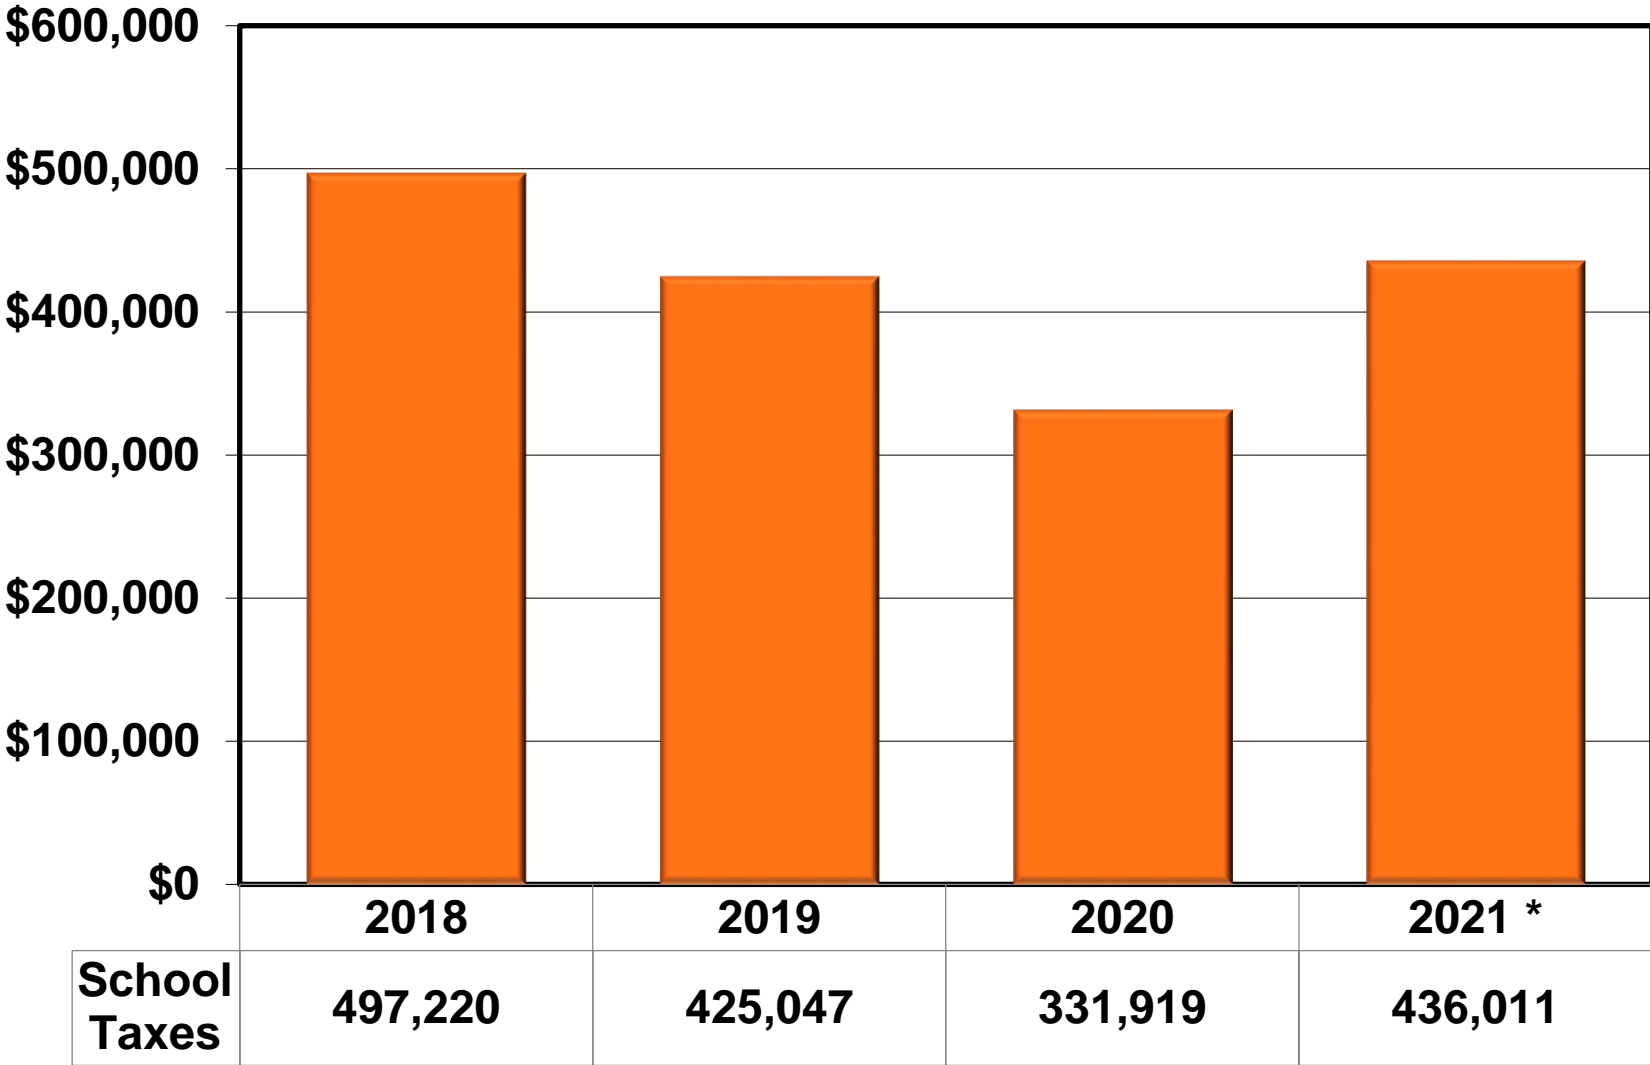

**Greenbush-Middle River School District No. 2683
Change in Total School Property Taxes, 2016 to 2021**

* Total school taxes payable in 2021 are preliminary estimates and do not account for an increase in taxes if the referendum passes in November.