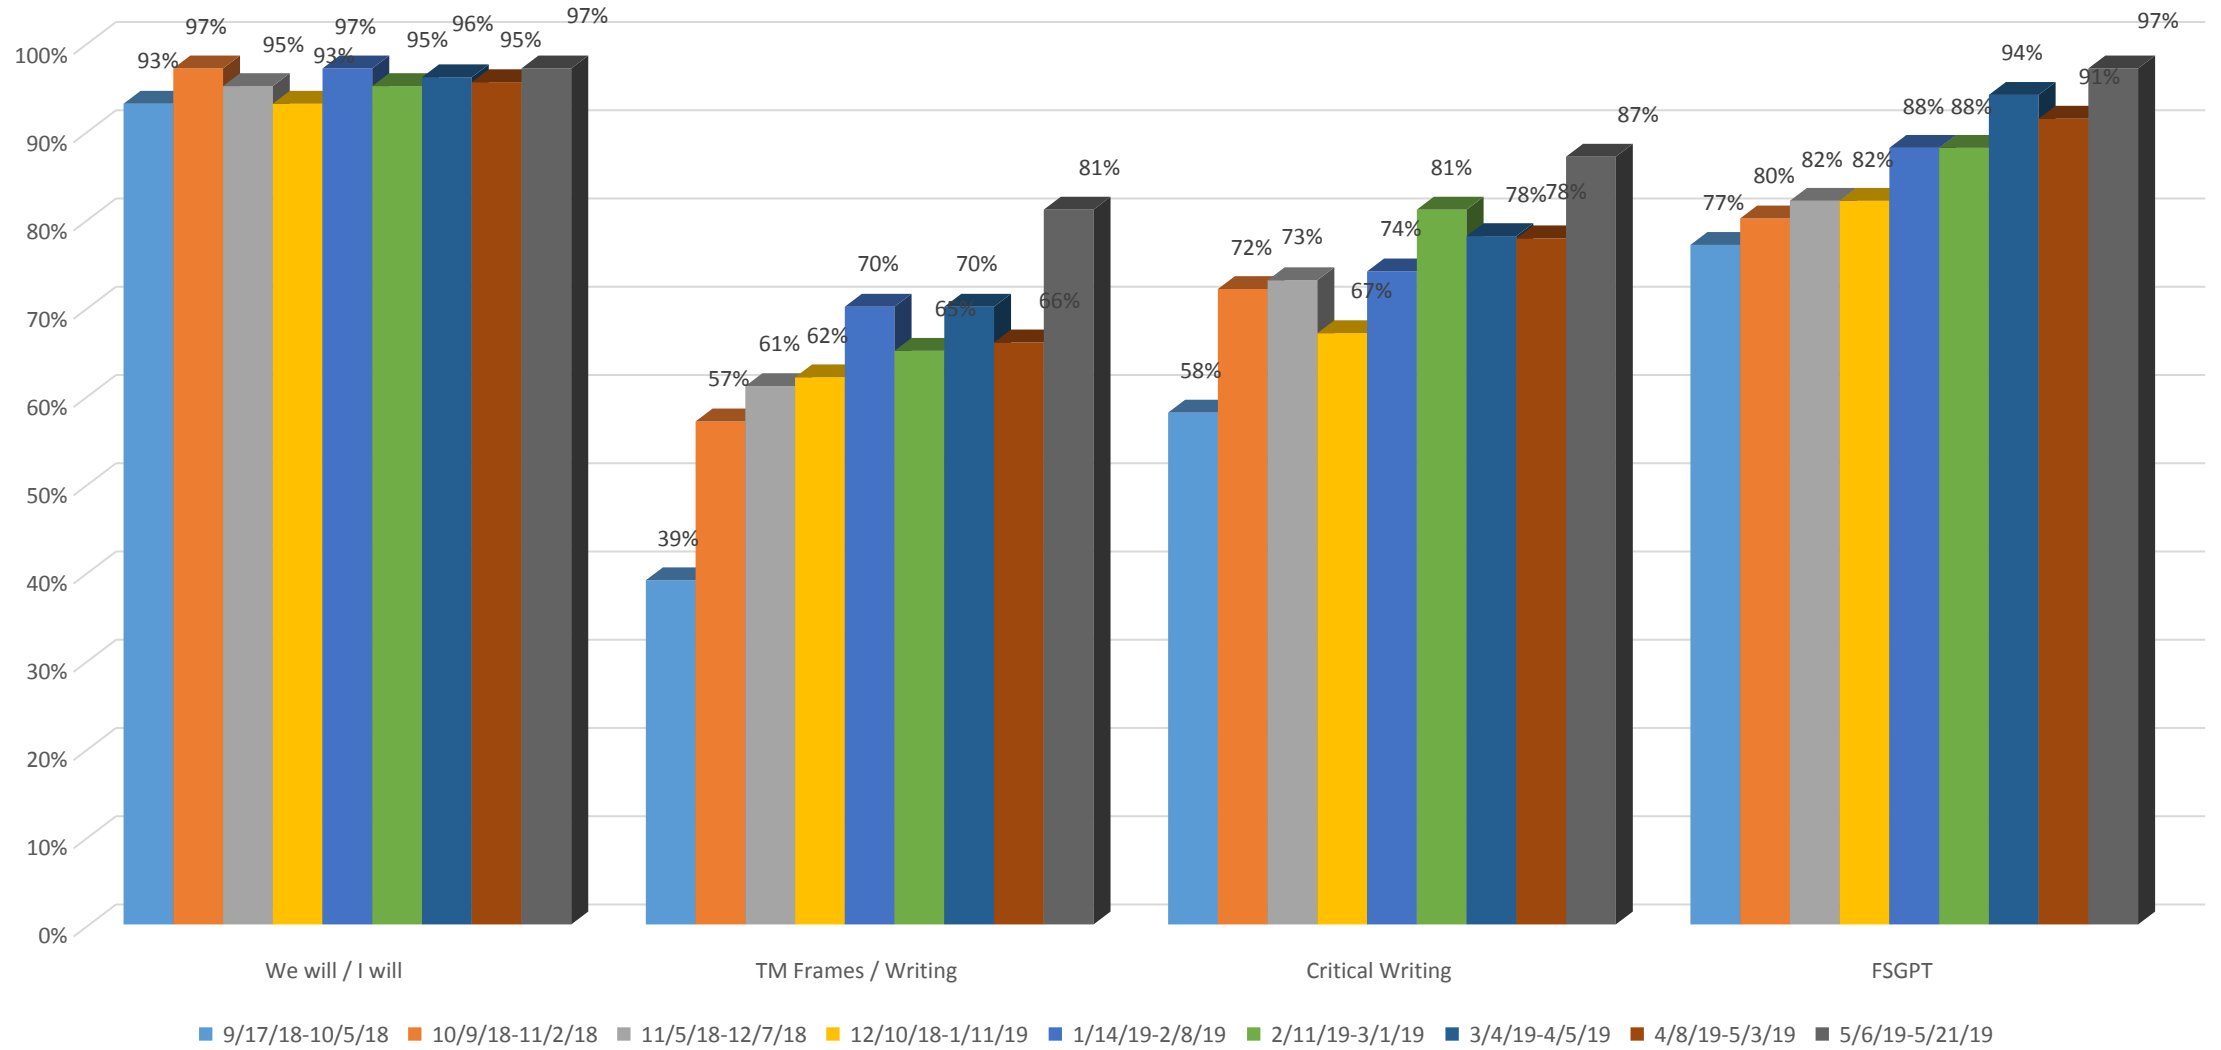

Aledo ISD

**Instructional Focus Implementation
Data**

May 6, 2019, to May 21, 2019

Look-For Descriptions

- **We will, I will**
 ➔ 100% by June
- **Thinking Maps Frame of Reference / Thinking Maps to Writing**
 ➔ 80% by June
- **Critical Writing in Journals and Binders**
 ➔ 100% by June
- **Frequent Small Group Purposeful Talk (FSGPT)**
 ➔ 100% by June

Aledo ISD Overall Growth Comparison by Look-Fors

Aledo ISD Elementary Growth Comparison by Look-Fors

Aledo ISD Secondary Growth Comparison by Look-Fors

Celebrate Success