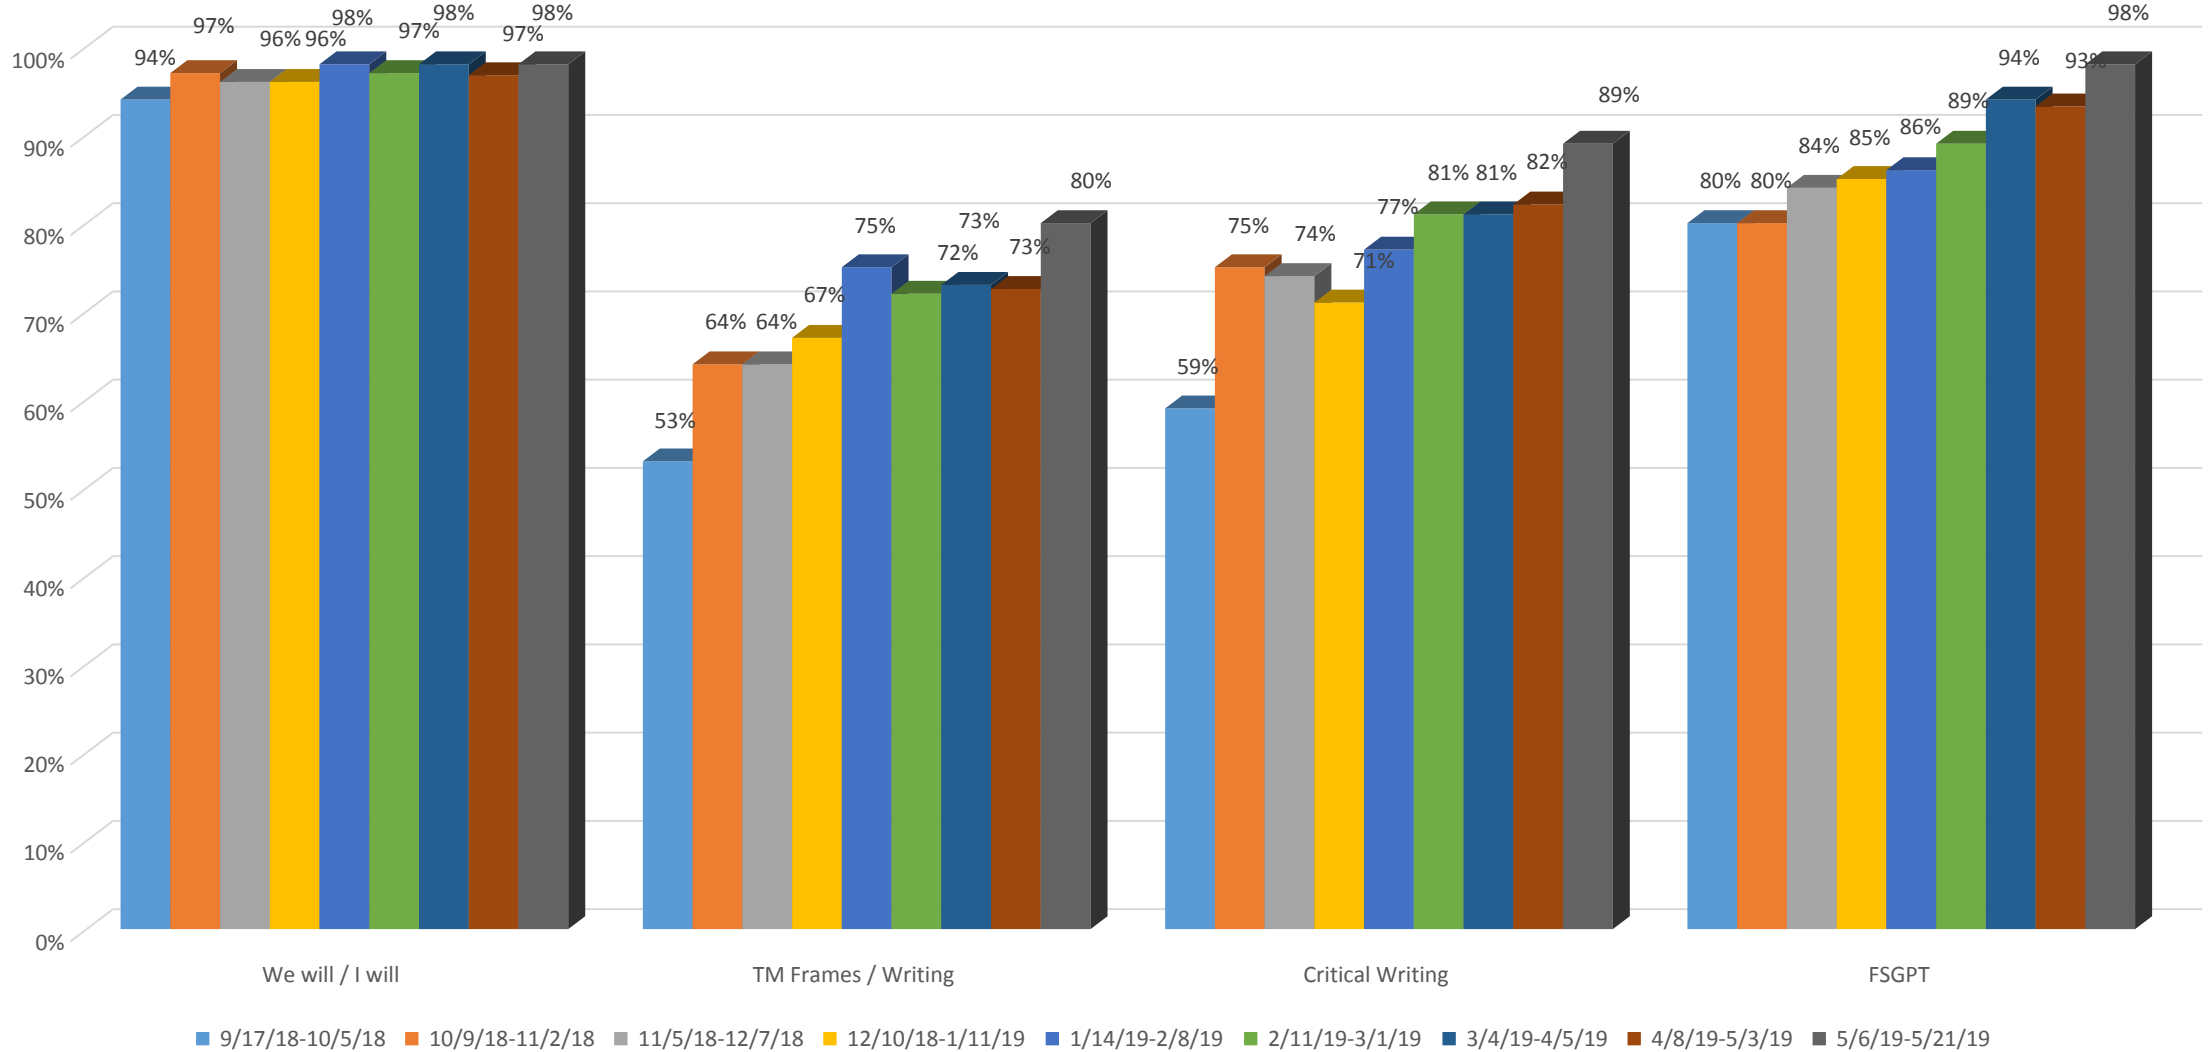

Aledo ISD

**Instructional Focus Implementation
Data**

May 6, 2019, to May 21, 2019

Look-For Descriptions

- **We will, I will**
 ➔ 100% by June
- **Thinking Maps Frame of Reference / Thinking Maps to Writing**
 ➔ 80% by June
- **Critical Writing in Journals and Binders**
 ➔ 100% by June
- **Frequent Small Group Purposeful Talk (FSGPT)**
 ➔ 100% by June

Aledo ISD Overall Growth Comparison by Look-Fors

Aledo ISD Elementary Growth Comparison by Look-Fors

Aledo ISD Secondary Growth Comparison by Look-Fors

Celebrate Success