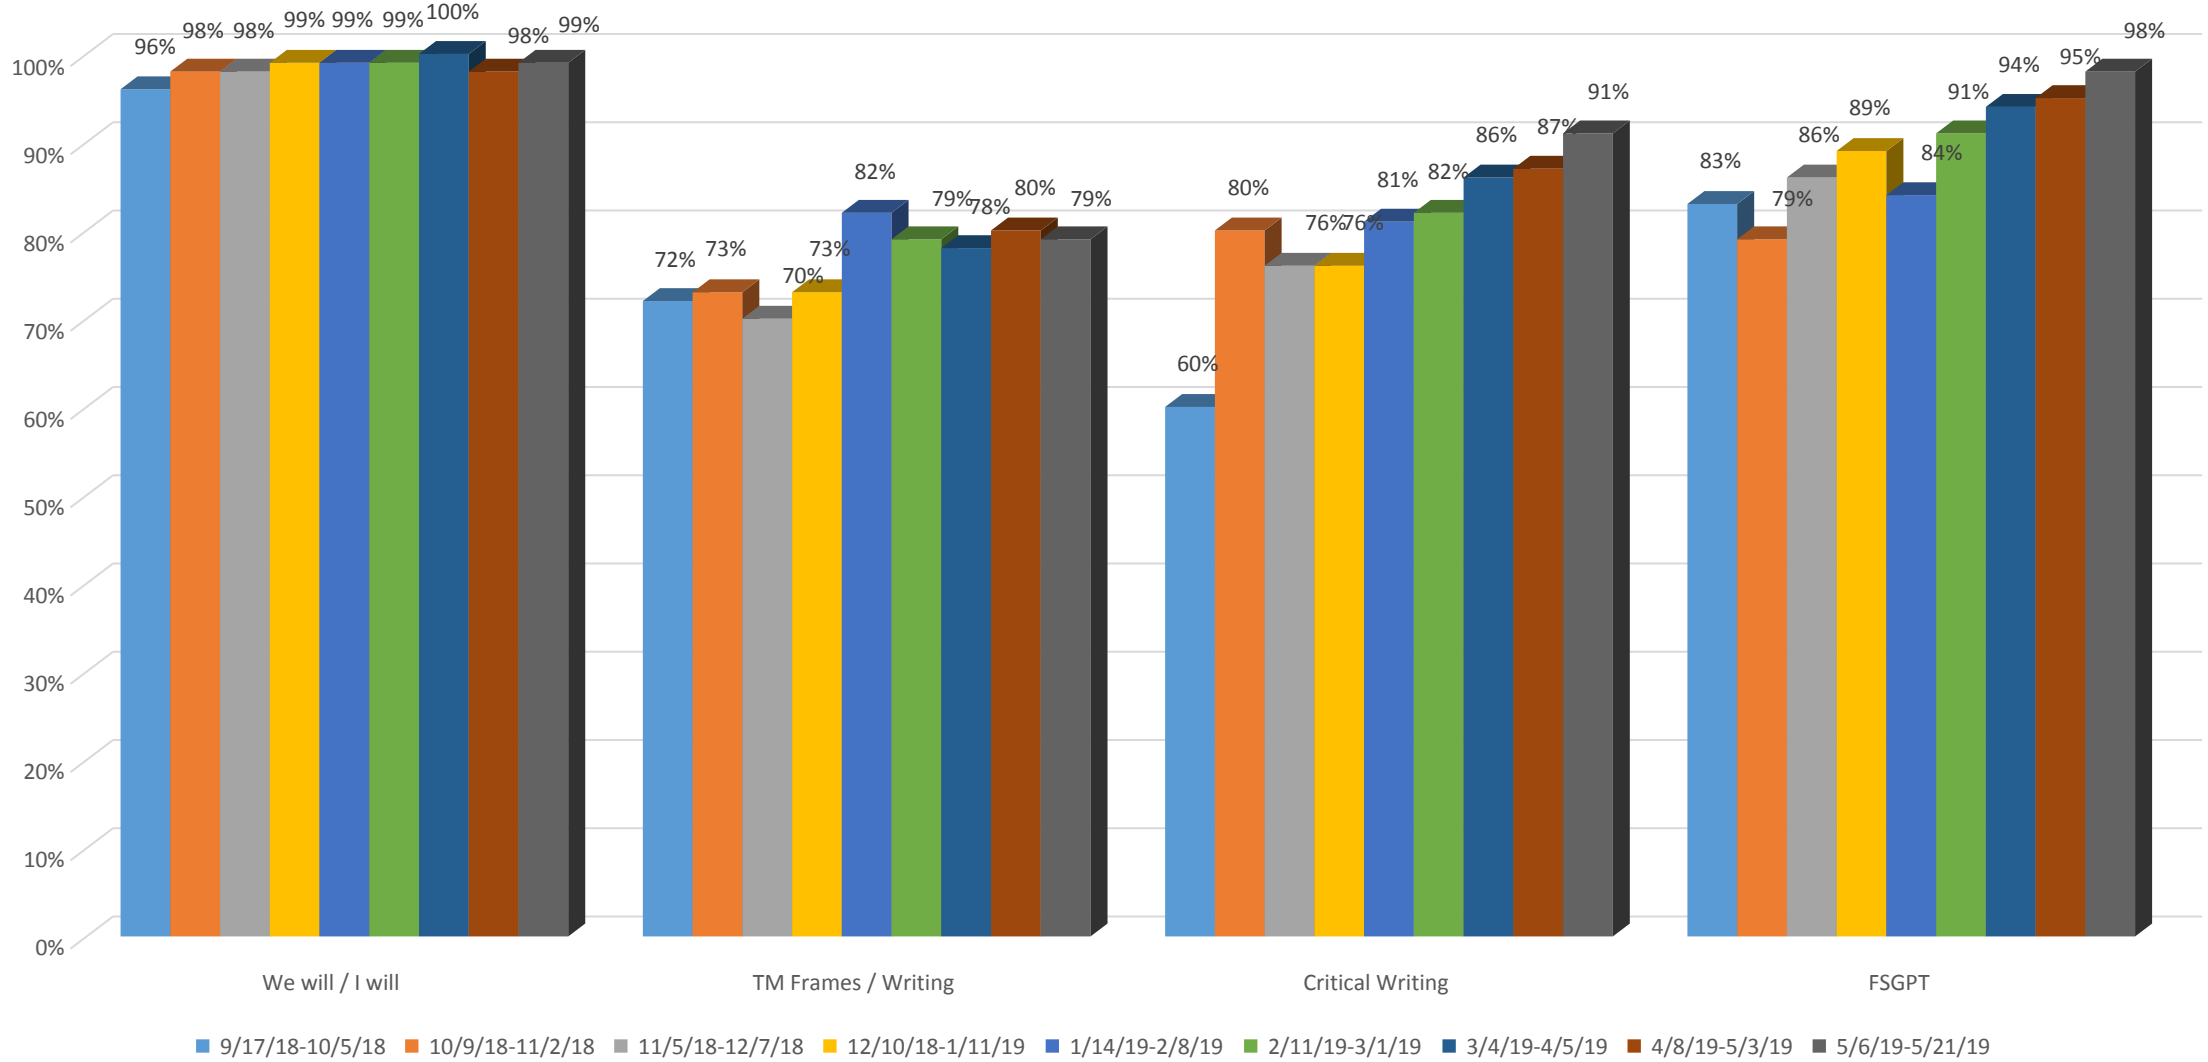

Aledo ISD

**Instructional Focus Implementation
Data**

May 6, 2019, to May 21, 2019

Look-For Descriptions

- **We will, I will**
 ➔ 100% by June
- **Thinking Maps Frame of Reference / Thinking Maps to Writing**
 ➔ 80% by June
- **Critical Writing in Journals and Binders**
 ➔ 100% by June
- **Frequent Small Group Purposeful Talk (FSGPT)**
 ➔ 100% by June

Aledo ISD Overall Growth Comparison by Look-Fors

Aledo ISD Elementary Growth Comparison by Look-Fors

Aledo ISD Secondary Growth Comparison by Look-Fors

Celebrate Success