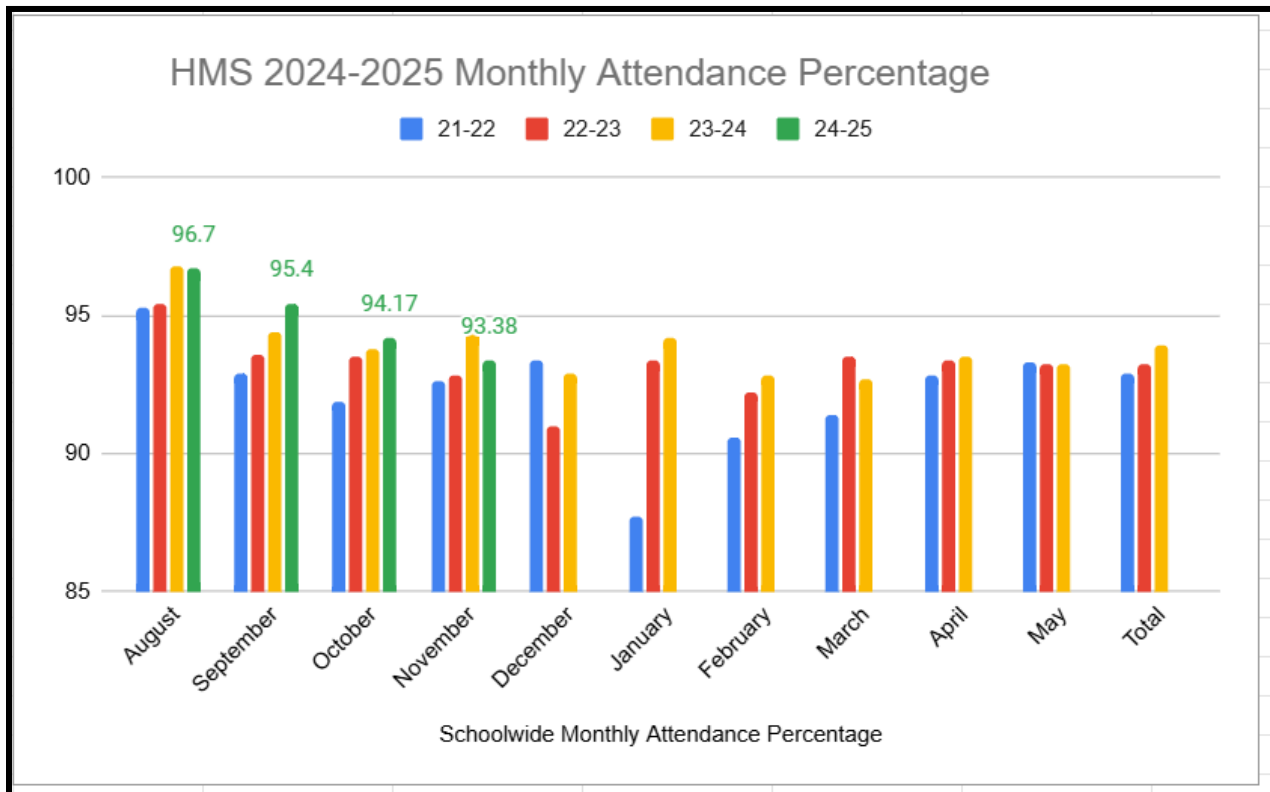

5th Grade: 105
6th Grade: 106
7th Grade: 100
8th Grade: 86
Total: 397

School Attendance:

As a school, we currently have 95.05% attendance for the year. We are going to do our best to hold onto the 95% number for the first semester.