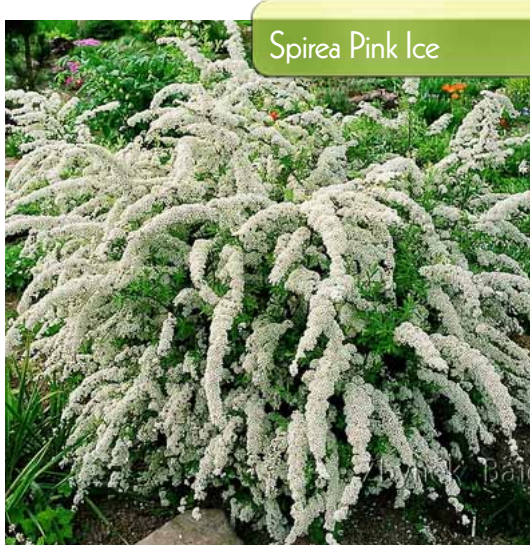

Considered to be one of the strongest shrubs around, Texas sage (sometimes called "Purple Sage") can face droughts, freezes, high winds, salt spray, hungry deer, and full summer sunlight and will still remain beautiful. The flowers appear after summer rains, sometimes covering the plants with white, pink, lavender, purple or blue blossoms for a spectacular display that lasts a week. The velvety feeling leaves seem to amaze children.

# Plant List

Rosemary

height - 3 ft      spread - 3 ft      qty - 2  
 colors - dark green leaves - very fragrant pale blue or pink flowers evergreen

Rosemary is an attractive evergreen shrub with pine needle-like leaves. It's trusses of blue flowers last through spring and summer in a warm, humid environment. Rosemary is grown as a companion plant for cabbage, beans carrots and sage. It helps to deter cabbage moths, bean beetles and carrot flies. In a warm climate it can remain in the same location for up to 30 years.

The Plant Shed  
 1 gallon

(\$10 each) \$20.00

Spirea Pink Ice

height - 3-5 ft      spread - 3-5 ft      qty - 2  
 colors - white, pink, dark pink, red & purple

Deciduous shrub with graceful arching branches and small leaves mottled green and cream with pink tints and stems, becoming greener as they age. Umbels of white flowers are borne along the branches in June. Smaller and slower growing than the other species.

www.tinytreasuresnursery.com  
 2 gallon

(\$28.99 each) \$57.98

Spirea Magic Carpet

height - 1-2 ft      spread - 32 ft      qty - 1  
 colors - deep pink flowers over bronze to light green, red-tipped foliage