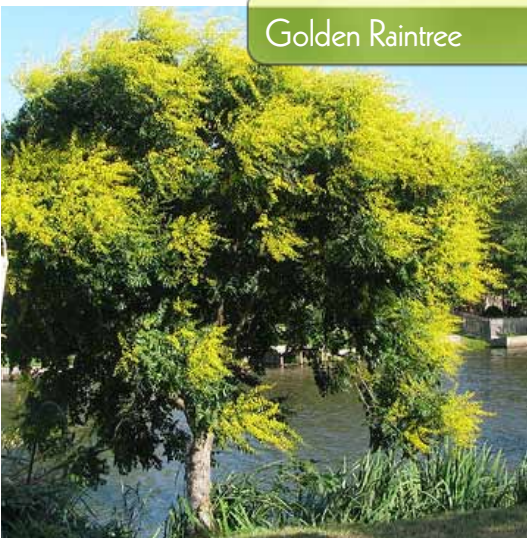

# Plant List

Autumn Cherry

height - 20-25 ft

spread - 15-25 ft

qty - 1

colors - pink, red or white flowers bronze to dark red fall foliage followed by bright berries in winter

These semi-double blooms burst with color in the springtime... but what makes this tree so unique is that its flowers appear again in the fall (when other trees are losing their leaves) and during warm winters (when trees are usually dormant).

[www.fast-growing-trees.com](http://www.fast-growing-trees.com)

5-7 feet tall (Fall Shipping)

\$99.95

Golden Raintree

height - 20-40 ft

spread - 20-35 ft

qty - 3

colors - yellow flowers - seed pods look like tiny Chinese lanterns

An excellent tree and unrivaled for late yellow flowers. Golden Raintrees are also known as Chinese Flame trees. It is one of the very few yellow flowering trees. This deciduous tree is excellent as a small lawn tree, or for shading a patio. Golden Raintrees display a beautiful show of fall color with 2 inch golden seed pods against a dark green-leafed background. It has rounded outline, spreading and ascending branches, open, reddish copper-colored foliage in the spring. It is a tough and an adaptable tree used for many landscaping applications.