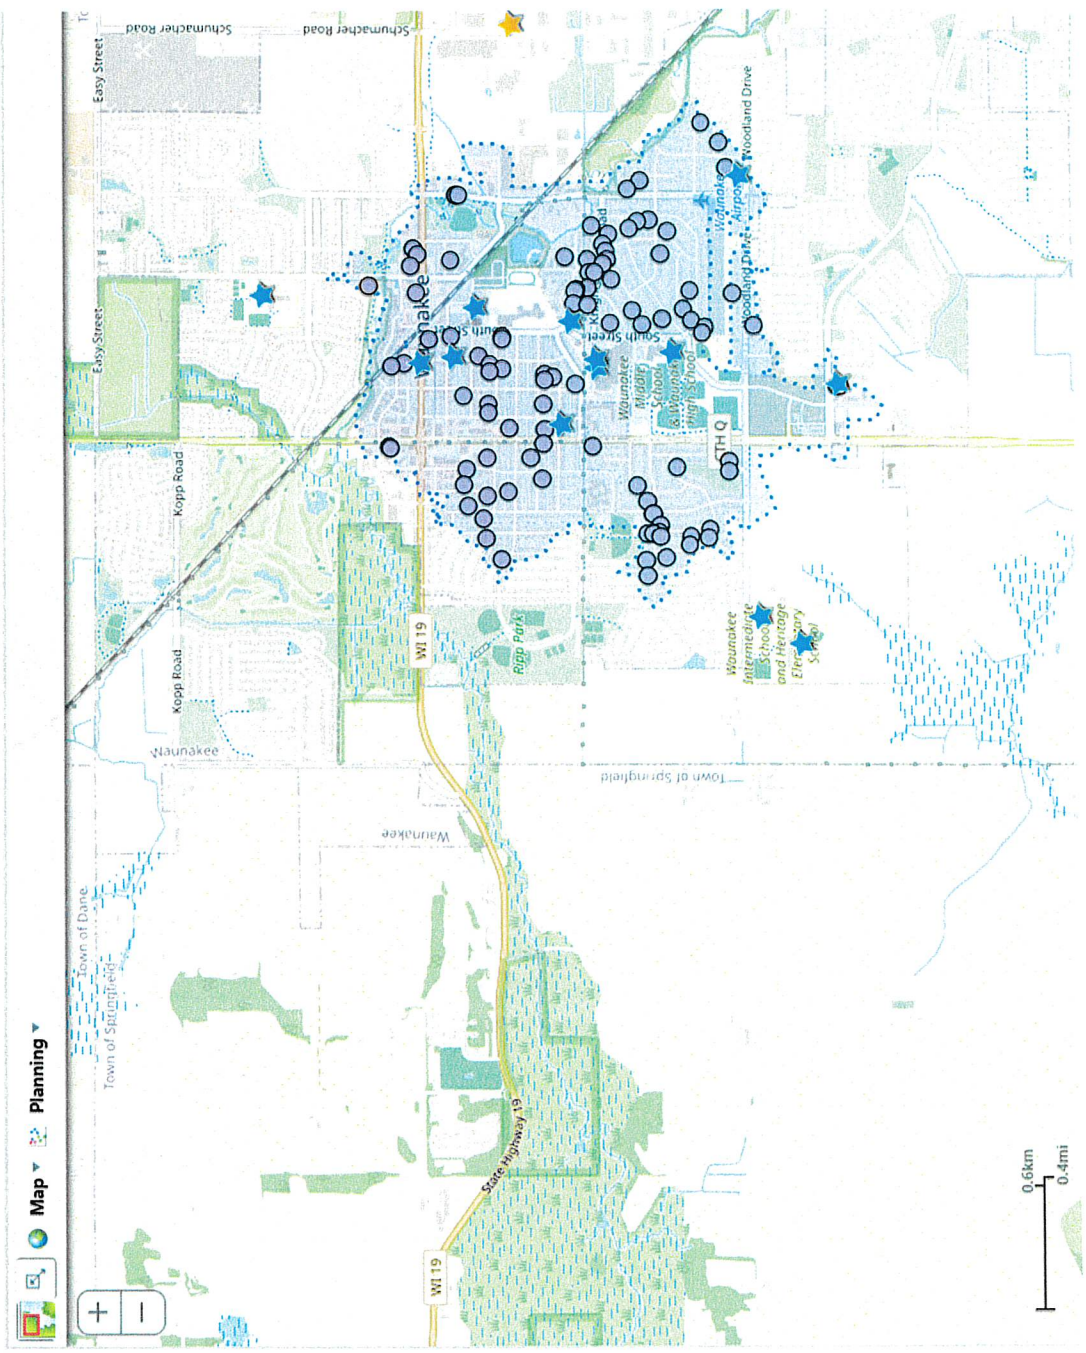

# 1 Mile Walk Out MS Students

## Planning

Feature Search  
22-WHS (1.0 Mile Walkout South & Knightsbridge)

Select Schools to narrow results  
WAUNAKEE MIDDLE... X

Select Programs to narrow results  
Programs:

Select Grades to narrow results  
Grades:

Group Students By: School

● WAUNAKEE MIDDLE SCHOOL 115

115 students selected Print...

# 1.75 Mile Walk Out MS Students