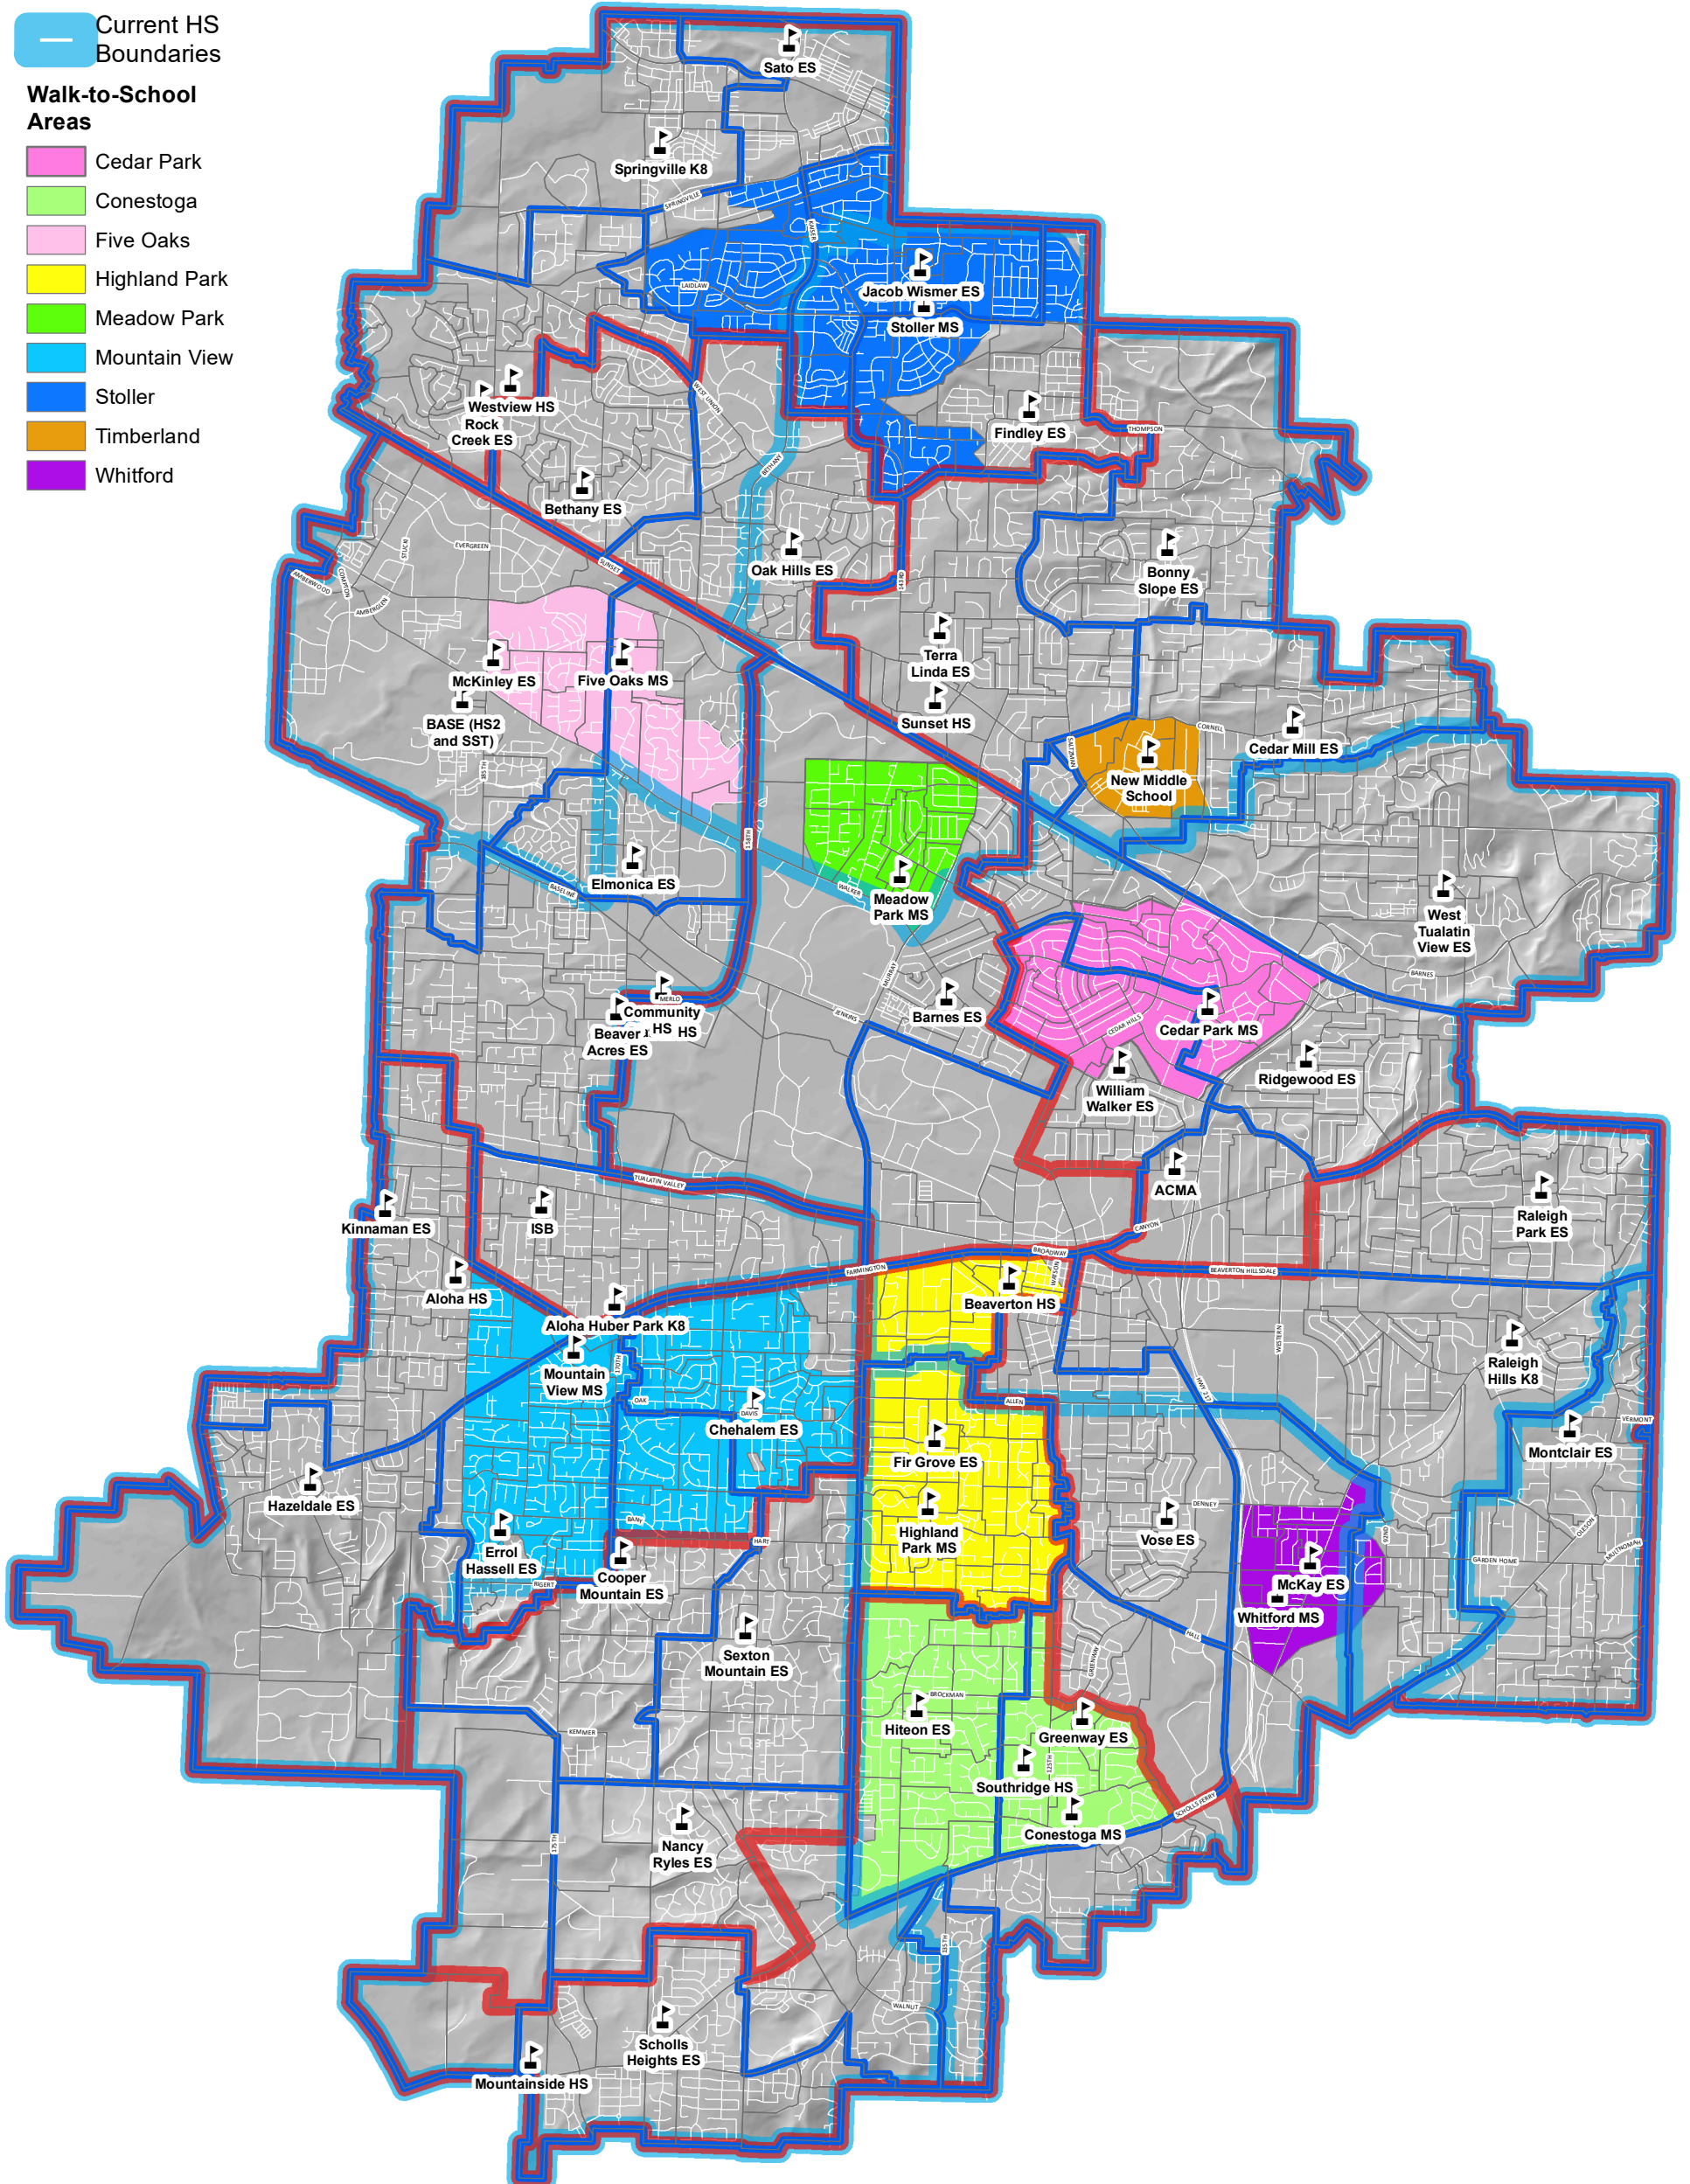

# Middle School Walk-to-School Areas

## Legend

-  Current ES Boundaries
  -  Current Middle School Boundaries
  -  Current HS Boundaries
- ### Walk-to-School Areas
-  Cedar Park
  -  Conestoga
  -  Five Oaks
  -  Highland Park
  -  Meadow Park
  -  Mountain View
  -  Stoller
  -  Timberland
  -  Whitford

Please note:  
 Non-Transportation Zones (i.e. walk-to-school areas) are updated annually by Transportation Department staff. The walkable area depicted for the new Middle School (Timberland) is preliminary, and subject to revision up to the opening of the school in SY 2021-22.