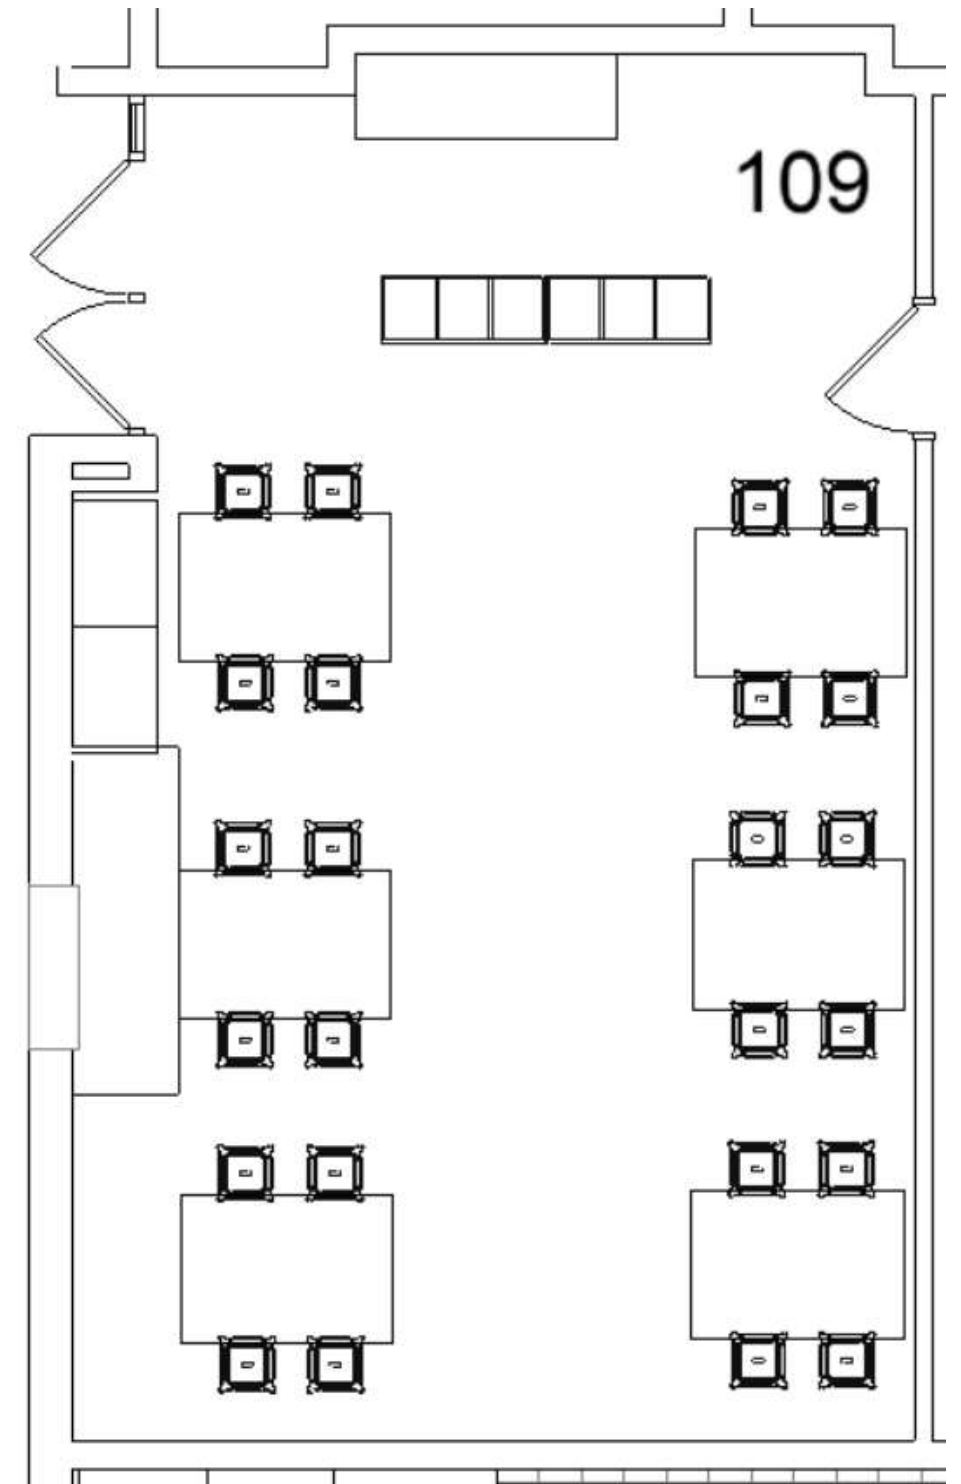

LCTC ADDITIONAL CLASSROOM

VALIDATION | 01.28.26

**interior
environments**

VALIDATION

CLASSROOM LAYOUT

VALIDATION

CLASSROOM LAYOUT

PRODUCT SELECTIONS

ALLSTEEL, AWARE
TABLE WITH T LEGS
30"D x 48"W x 29"H
SINGLE GROMMET
WIRE MANAGEMENT
QTY: 12

HON, MOTIVATE
SEATED HEIGHT CHAIR
ADJUSTABLE ARMS
UPHOLSTERED SEAT AND MESH BACK
SWIVEL BASE WITH CASTERS
QTY: 12

HON, MOTIVATE
CAFE HEIGHT STOOL
ADJUSTABLE ARMS
UPHOLSTERED SEAT AND MESH BACK
SWIVEL BASE WITH CASTERS
QTY: 14

ALLSTEEL, AWARE
TABLE WITH T LEGS
30"D x 84"W x 42"H
SINGLE GROMMET
WIRE MANAGEMENT
QTY: 6

ALLSTEEL, AWARE
TABLE WITH T LEGS
30"D x 54"W x 42"H
SINGLE GROMMET
WIRE MANAGEMENT
QTY: 2

PRODUCT SELECTIONS

HON, BUILD
MAKERSPACE TABLE 42" X 60"
COUNTER HEIGHT
QTY: 6

LAMINATE

HANDSPUN SLATE

EDGE/ GROMMET