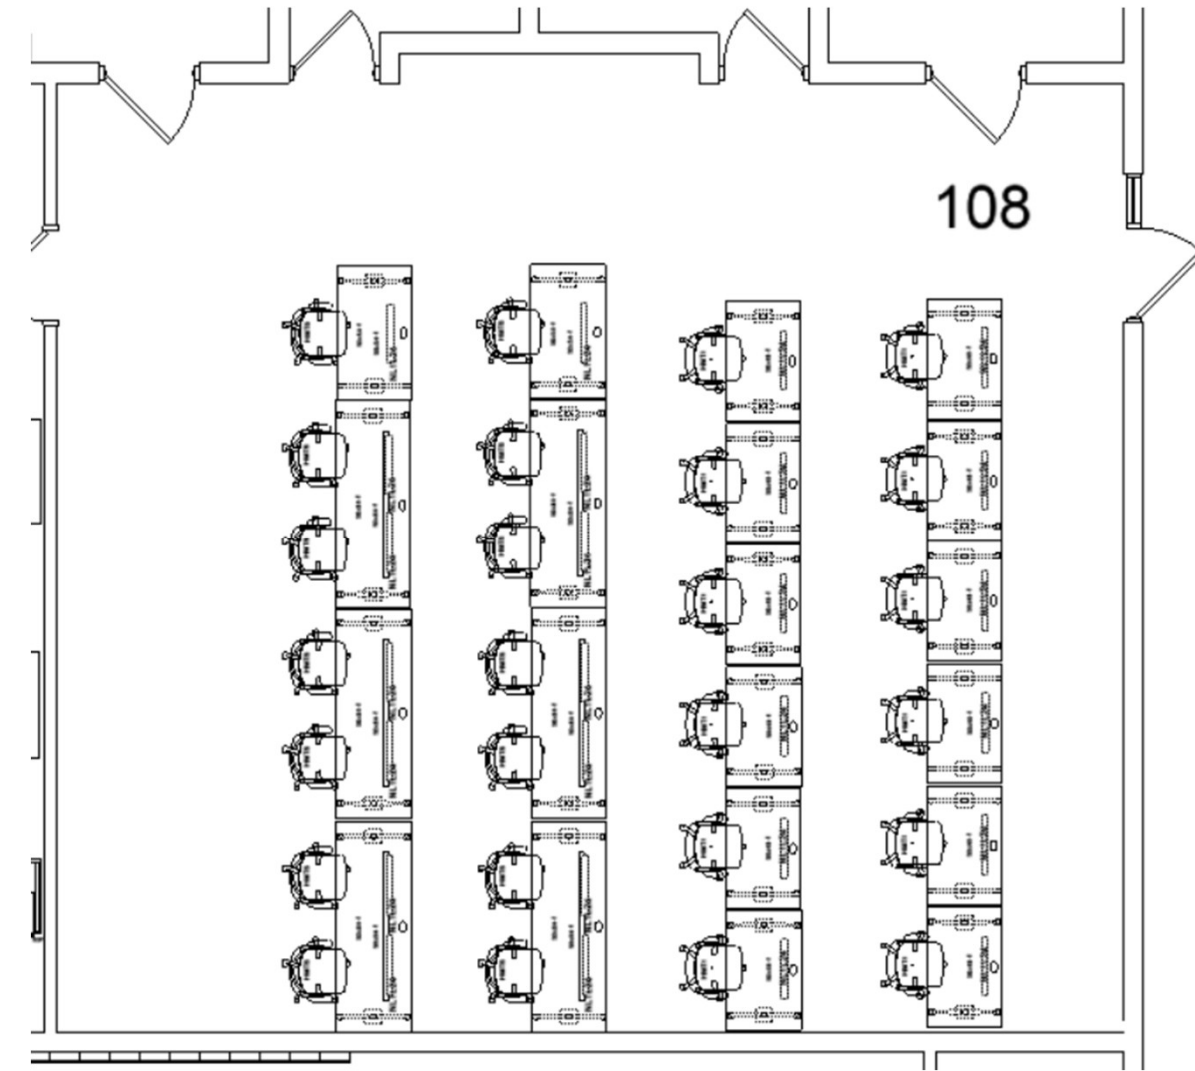

LCTC ADDITIONAL CLASSROOM

VALIDATION | 01.28.26

**interior
environments**

VALIDATION

CLASSROOM LAYOUT

VALIDATION

CLASSROOM LAYOUT

PRODUCT SELECTIONS

ALLSTEEL, AWARE
TABLE WITH T LEGS
30"D x 48"W x 29"H
SINGLE GROMMET
WIRE MANAGEMENT
QTY: 12

HON, MOTIVATE
SEATED HEIGHT CHAIR
ADJUSTABLE ARMS
UPHOLSTERED SEAT AND MESH BACK
SWIVEL BASE WITH CASTERS
QTY: 12

HON, MOTIVATE
CAFE HEIGHT STOOL
ADJUSTABLE ARMS
UPHOLSTERED SEAT AND MESH BACK
SWIVEL BASE WITH CASTERS
QTY: 14

ALLSTEEL, AWARE
TABLE WITH T LEGS
30"D x 84"W x 42"H
SINGLE GROMMET
WIRE MANAGEMENT
QTY: 6

ALLSTEEL, AWARE
TABLE WITH T LEGS
30"D x 54"W x 42"H
SINGLE GROMMET
WIRE MANAGEMENT
QTY: 2

PRODUCT SELECTIONS

HON, BUILD
MAKERSPACE TABLE 42" X 60"
COUNTER HEIGHT
QTY: 6

LAMINATE

HANDSPUN SLATE

EDGE/ GROMMET