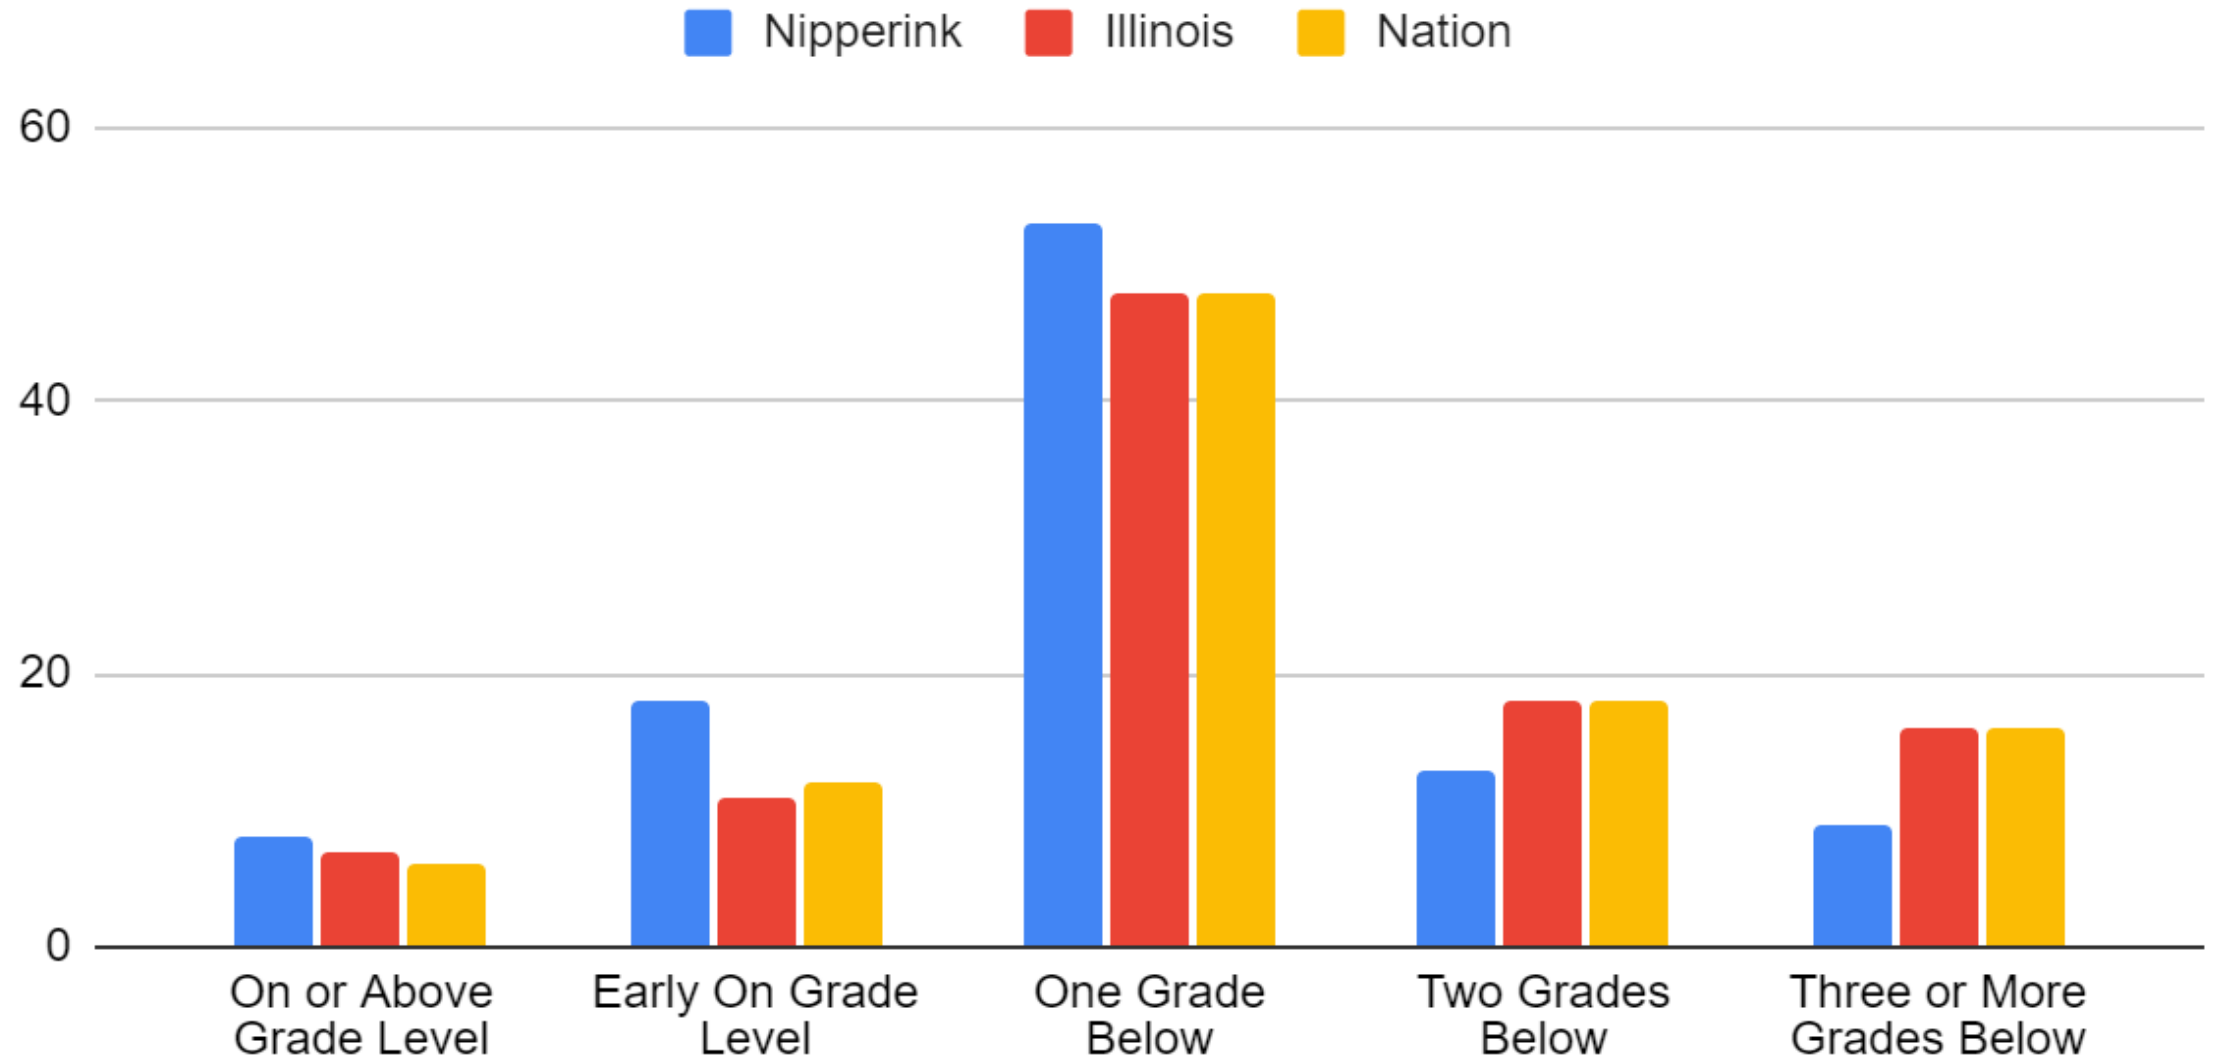

Nippersink D2 i-Ready Results

Fall 24-25

FALL 24-25, FALL 23-24 and FALL 22-23

FALL 24-25 and FALL 23-24

Accelerated Classes and All

MATH - FALL 24

Nipperink, Illinois and Nation

Math FALL 24-25