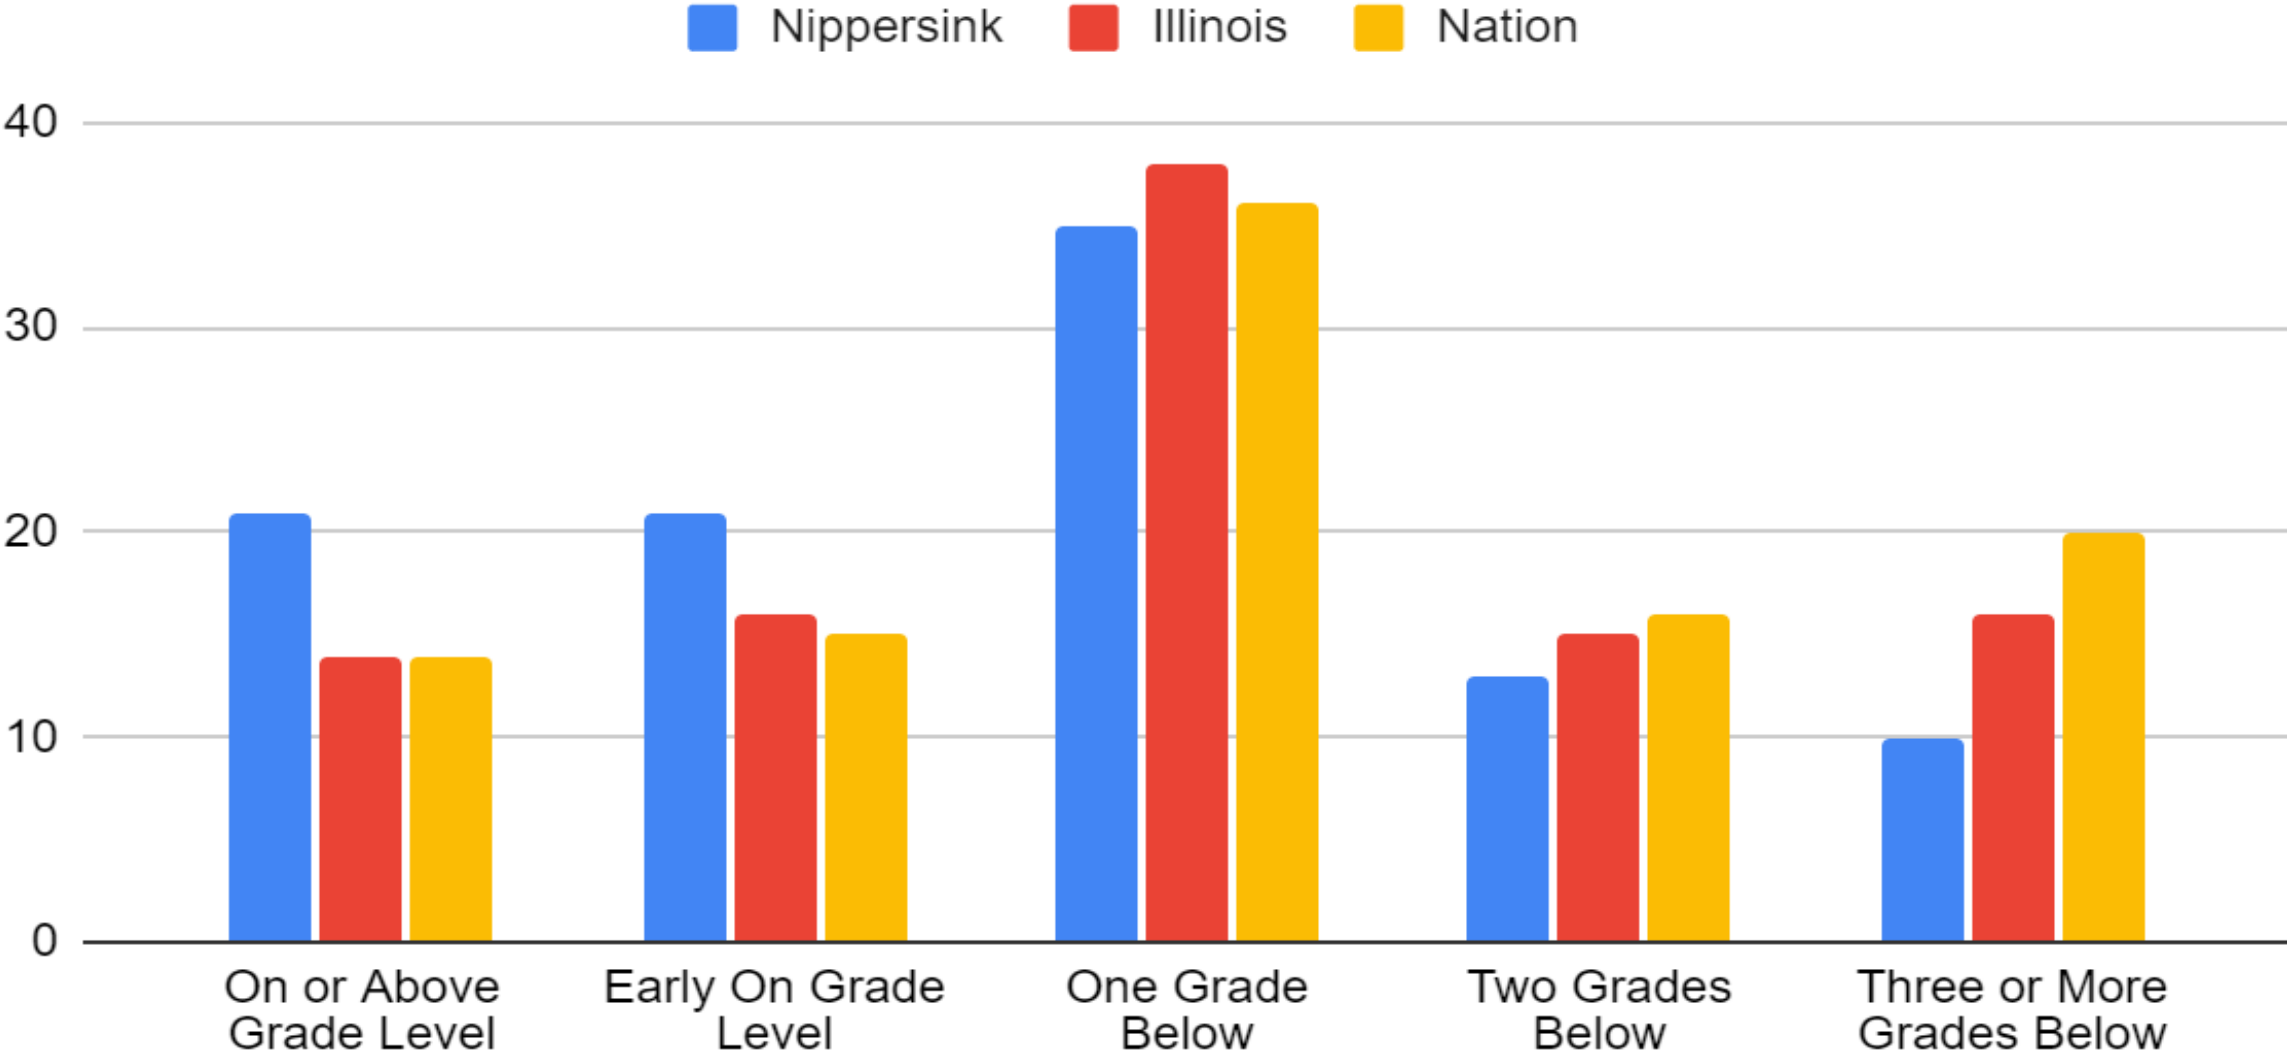

FALL 24-25, FALL 23-24 and FALL 22-23

Accelerated Classes and All

READING - FALL

Nippersink, Illinois and Nation

Reading FALL 24-25

i-Ready – Fall – Reading Grades 1-3 in %

Reading FALL 24-25 - Grade 1	On or Above Grade Level	Early On Grade Level	One Grade Below	Two Grades Below	Three or More Grades Below
Nippersink	12	11	69	7	0
Illinois	10	8	69	13	0
Nation	9	7	70	14	0
Reading FALL 24-25 - Grade 2	On or Above Grade Level	Early On Grade Level	One Grade Below	Two Grades Below	Three or More Grades Below
Nippersink	6	22	52	20	0
Illinois	12	15	40	33	0
Nation	11	15	41	33	0
Reading FALL 24-25 - Grade 3	On or Above Grade Level	Early On Grade Level	One Grade Below	Two Grades Below	Three or More Grades Below
Nippersink	26	35	21	14	3
Illinois	14	26	23	22	15
Nation	14	25	23	22	16