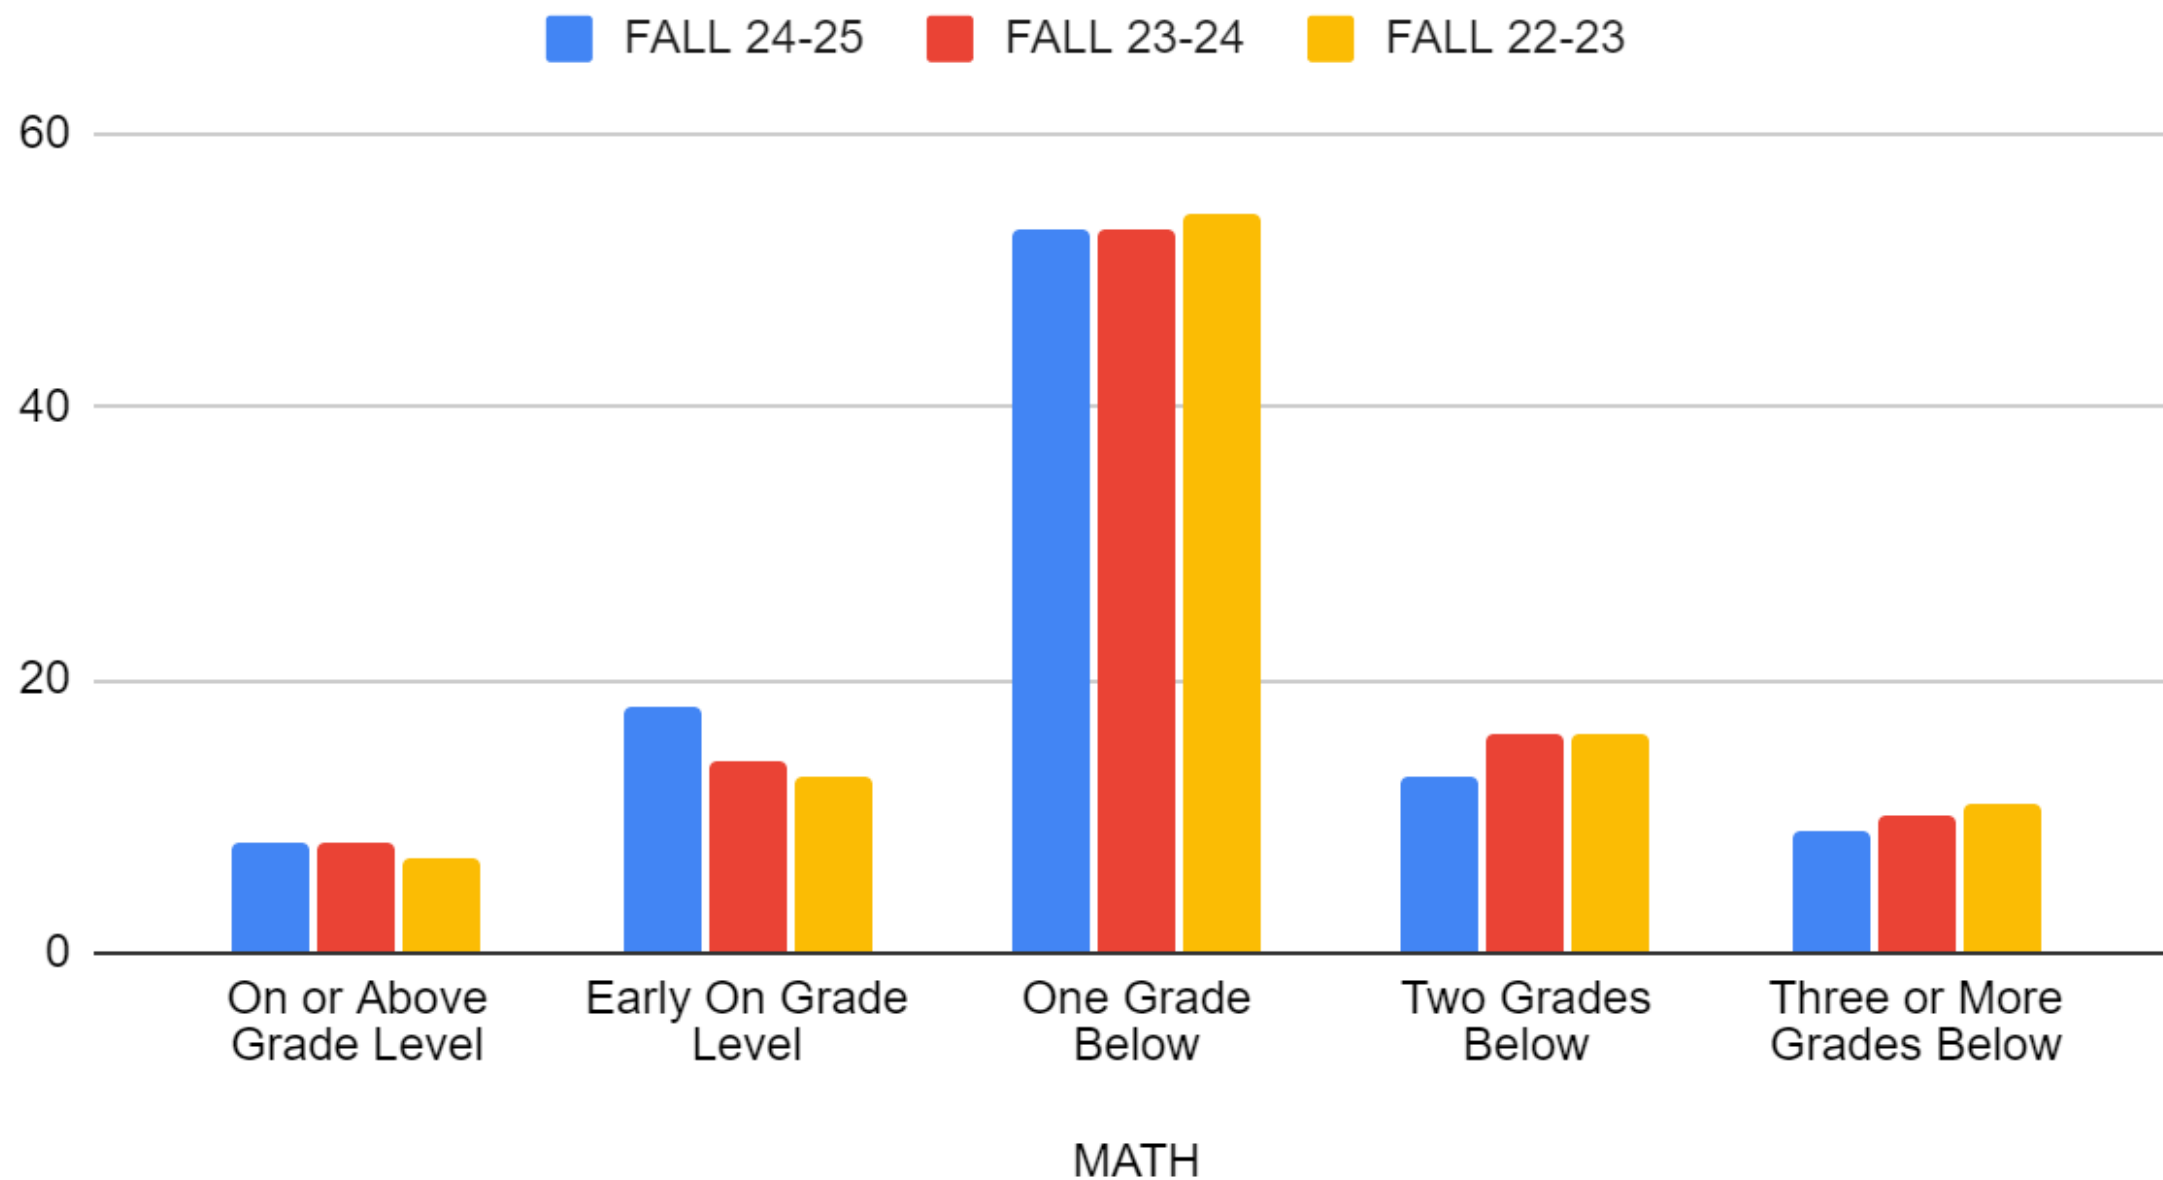

Nippersink D2 i-Ready Results

Fall 24-25

FALL 24-25, FALL 23-24 and FALL 22-23

FALL 24-25 and FALL 23-24

Accelerated Classes and All

MATH - FALL 24

Nipperink, Illinois and Nation

Math FALL 24-25