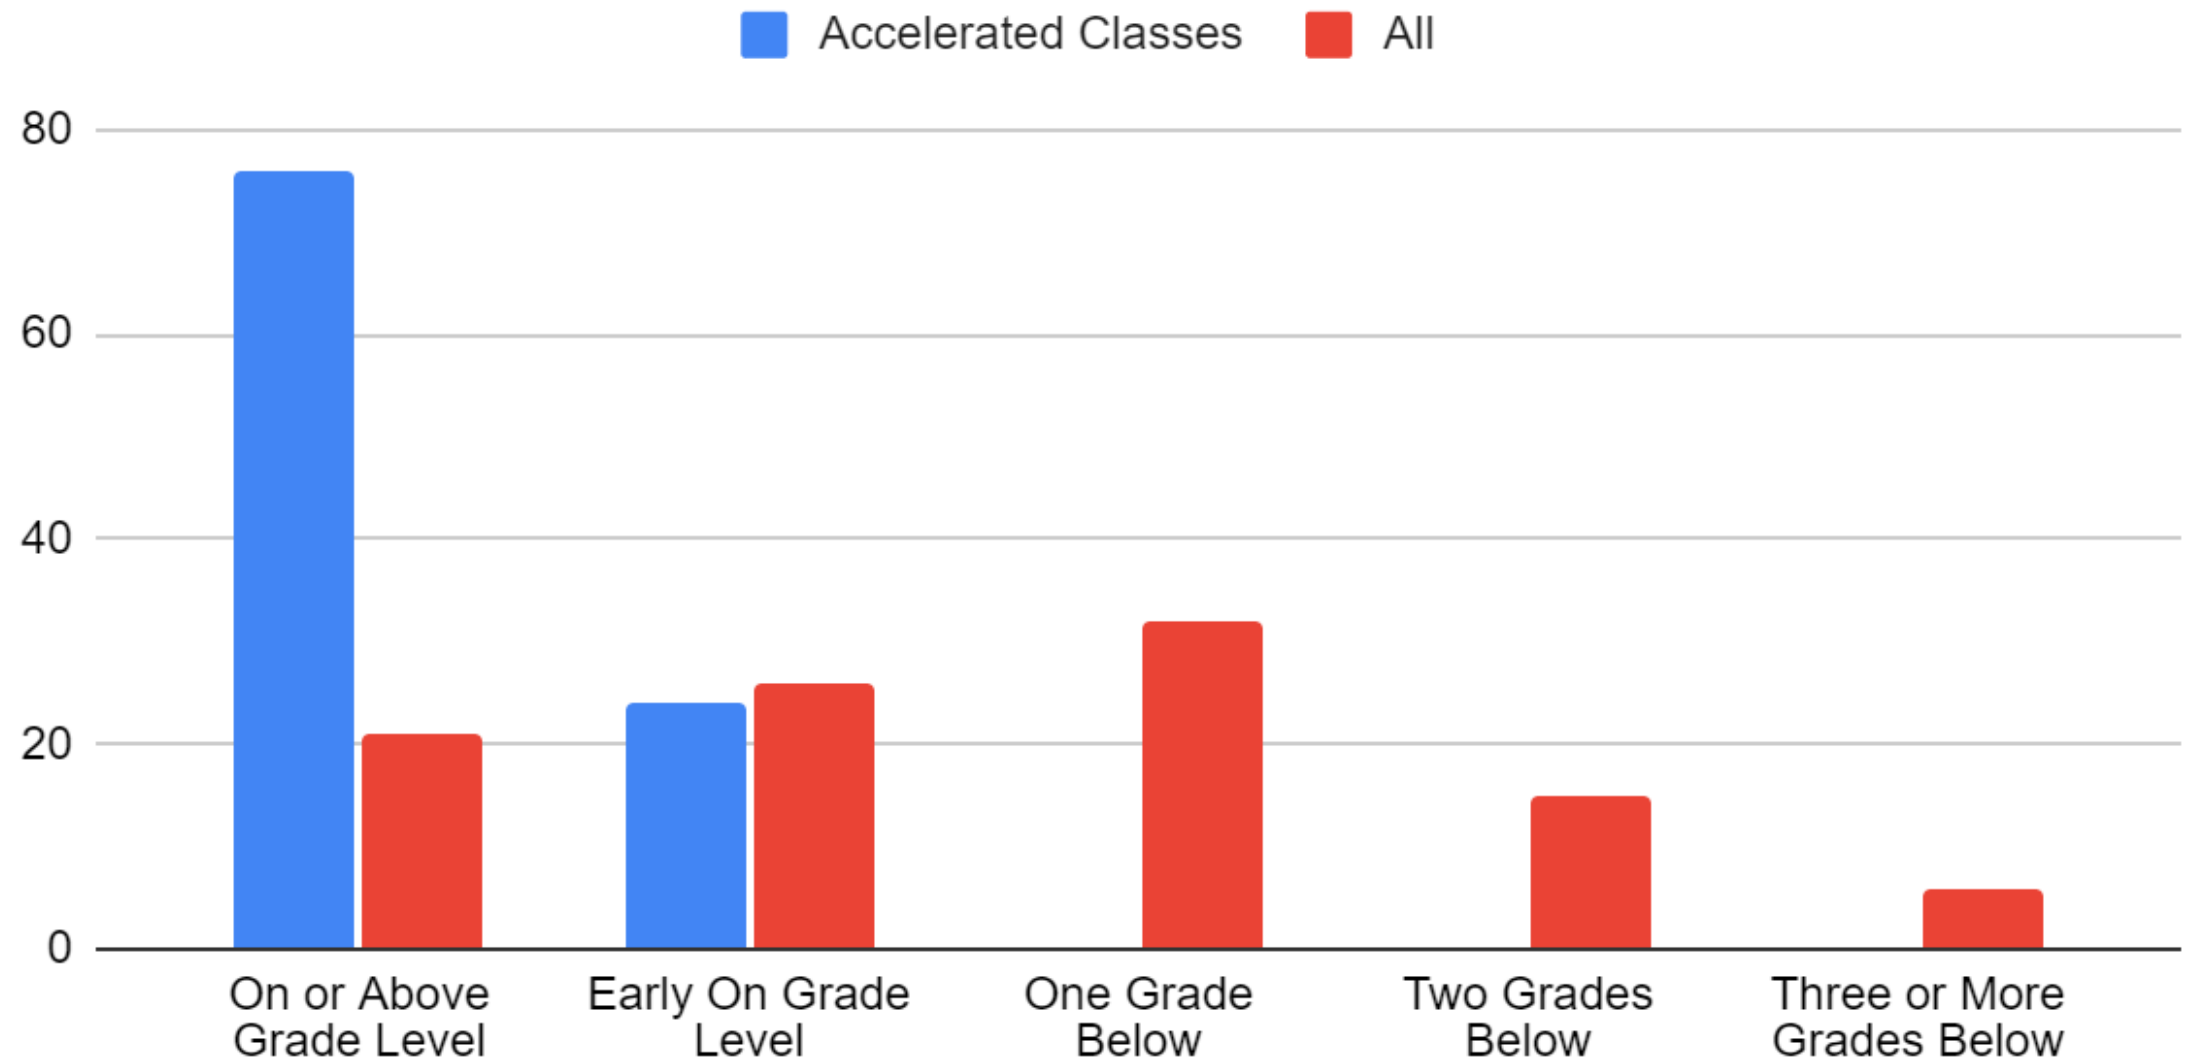

Accelerated Classes and All

READING - FALL