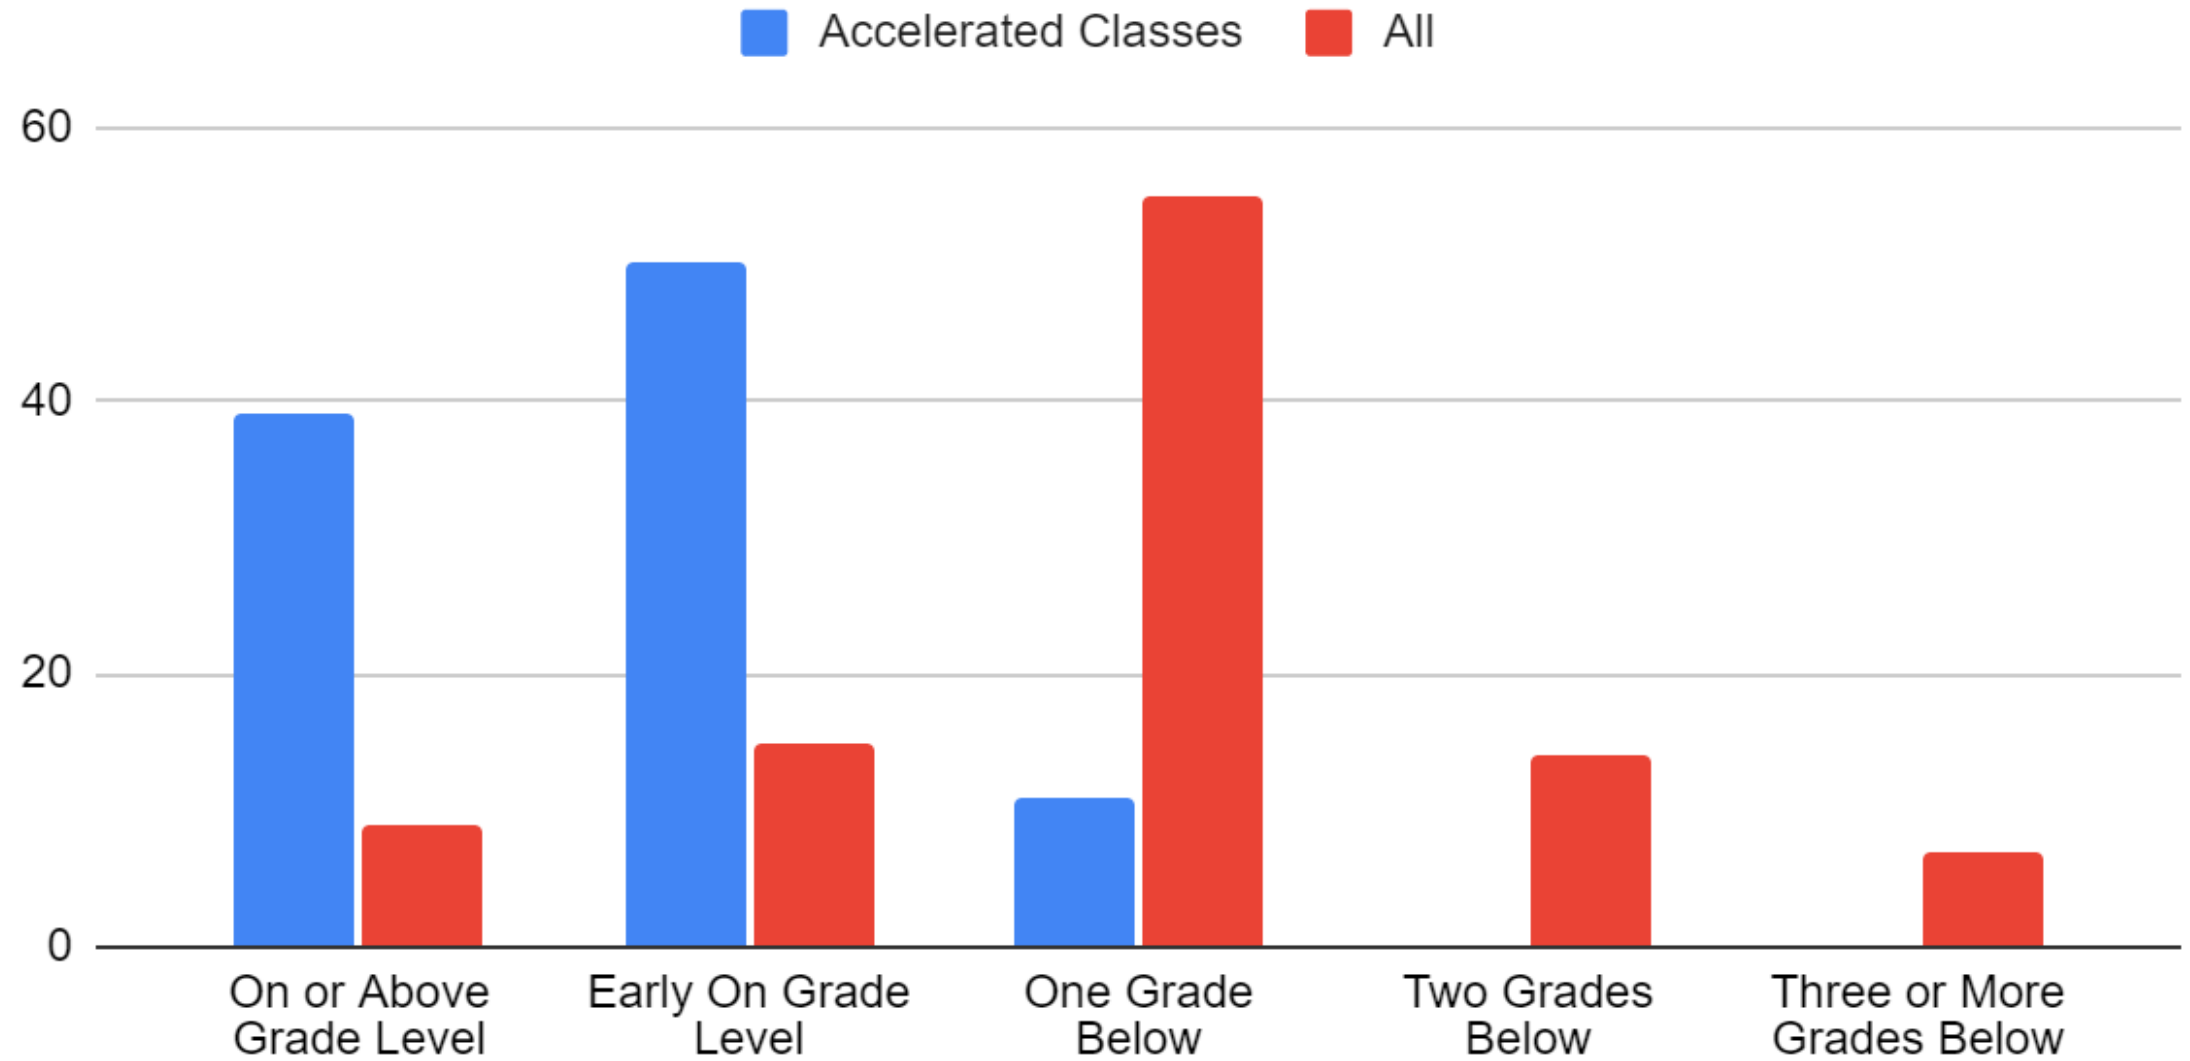

Nippersink D2 i-Ready Results

Fall 24-25

FALL 24-25, FALL 23-24 and FALL 22-23

FALL 24-25 and FALL 23-24

Accelerated Classes and All

MATH - FALL 24

Nipperink, Illinois and Nation

Math FALL 24-25