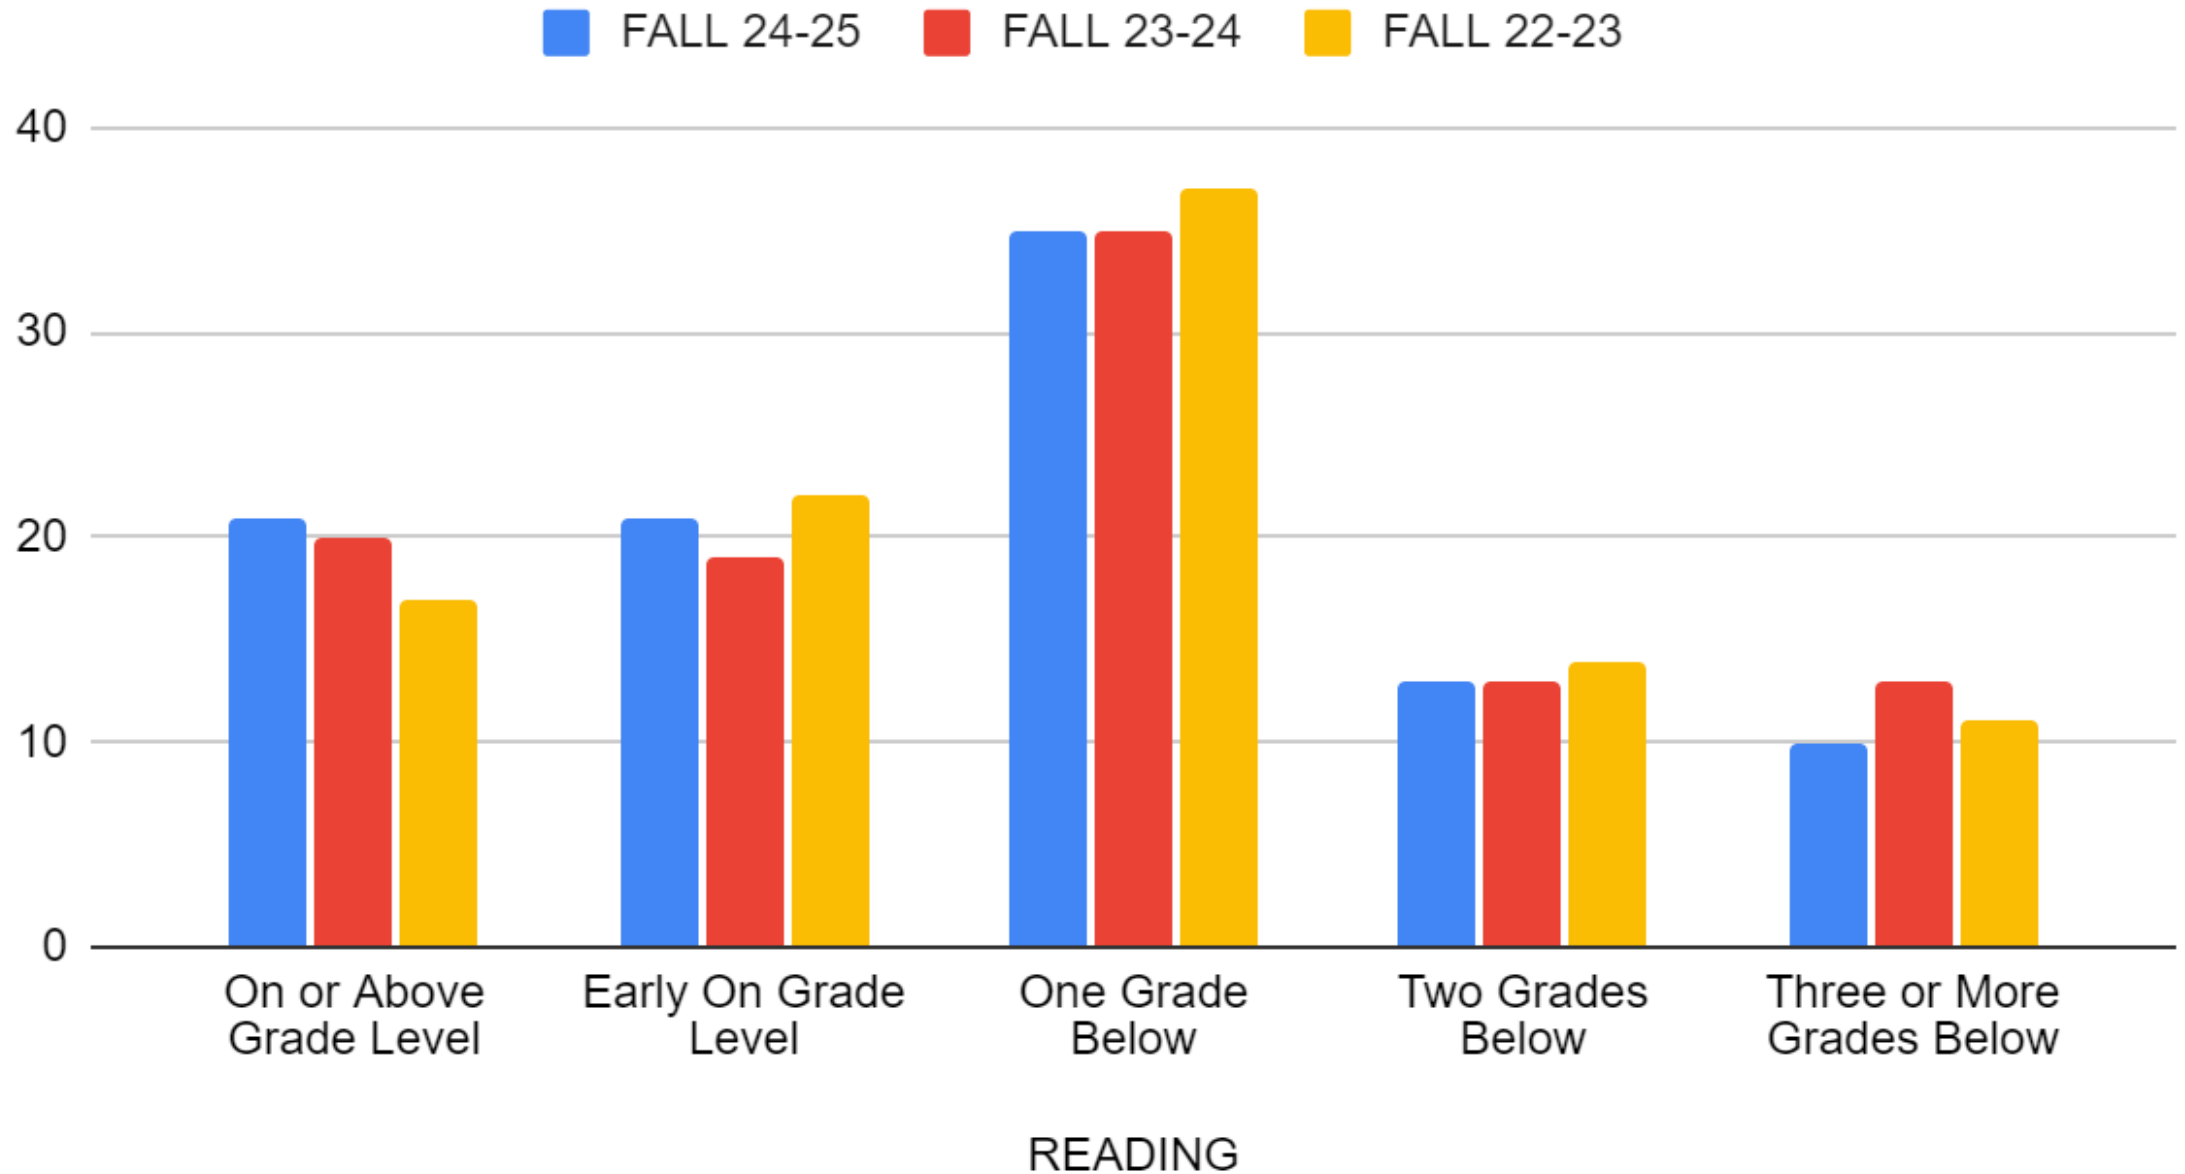

i-Ready – Fall – Math Grade 7-8 in %

Math FALL 24-25 - Grade 7	On or Above Grade Level	Early On Grade Level	One Grade Below	Two Grades Below	Three or More Grades Below
Nippersink	13	21	44	10	11
Illinois	7	16	29	14	34
Nation	7	17	30	13	34
Math FALL 24-25 - Grade 8	On or Above Grade Level	Early On Grade Level	One Grade Below	Two Grades Below	Three or More Grades Below
Nippersink	9	22	37	11	21
Illinois	9	13	28	11	38
Nation	8	13	27	11	41

FALL 24-25, FALL 23-24 and FALL 22-23