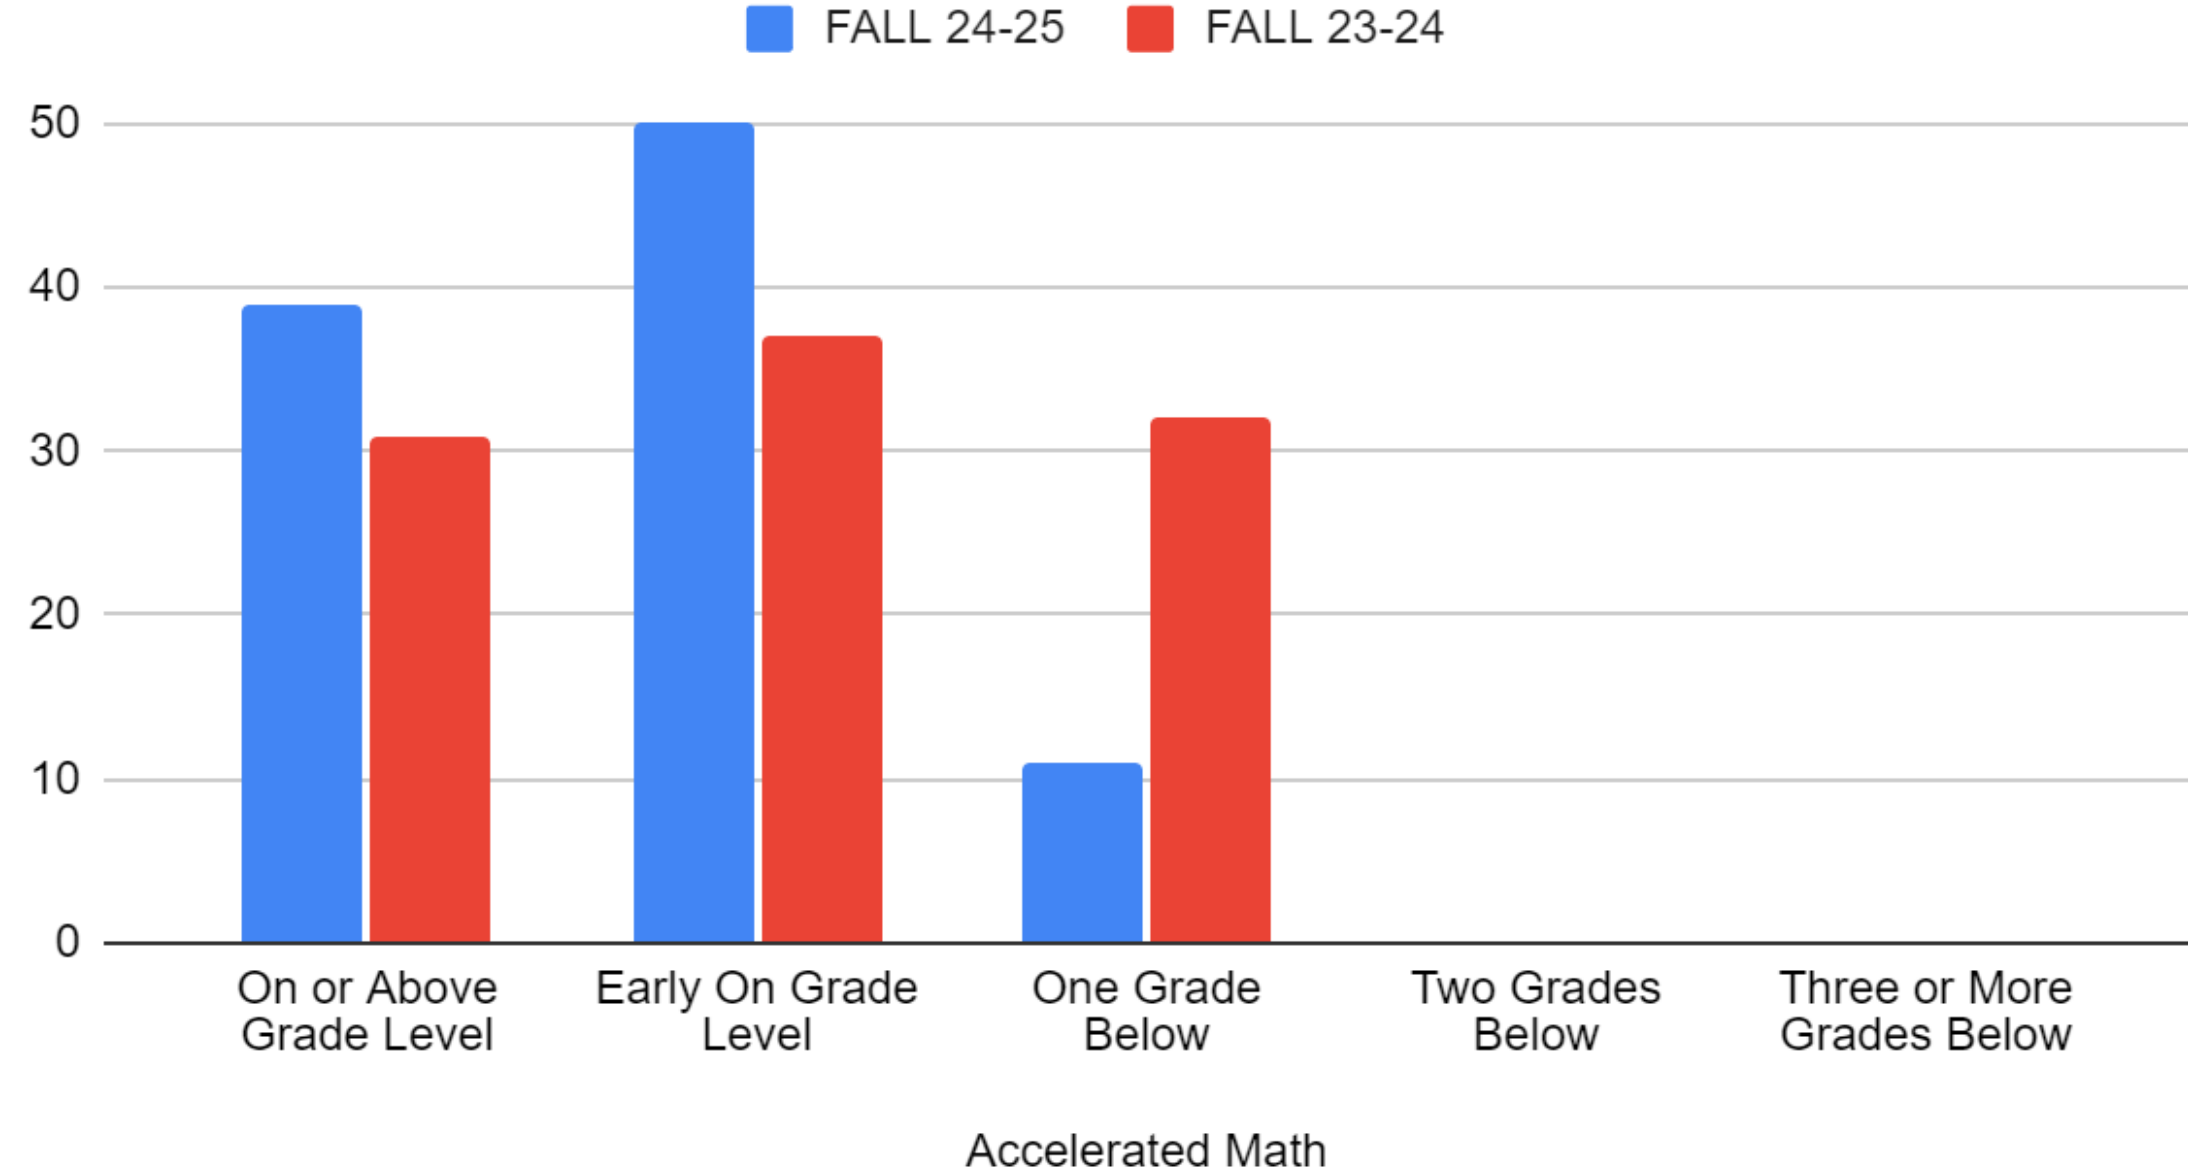

Nippersink D2 i-Ready Results

Fall 24-25

FALL 24-25, FALL 23-24 and FALL 22-23

FALL 24-25 and FALL 23-24

Accelerated Classes and All

MATH - FALL 24

Nipperink, Illinois and Nation

Math FALL 24-25