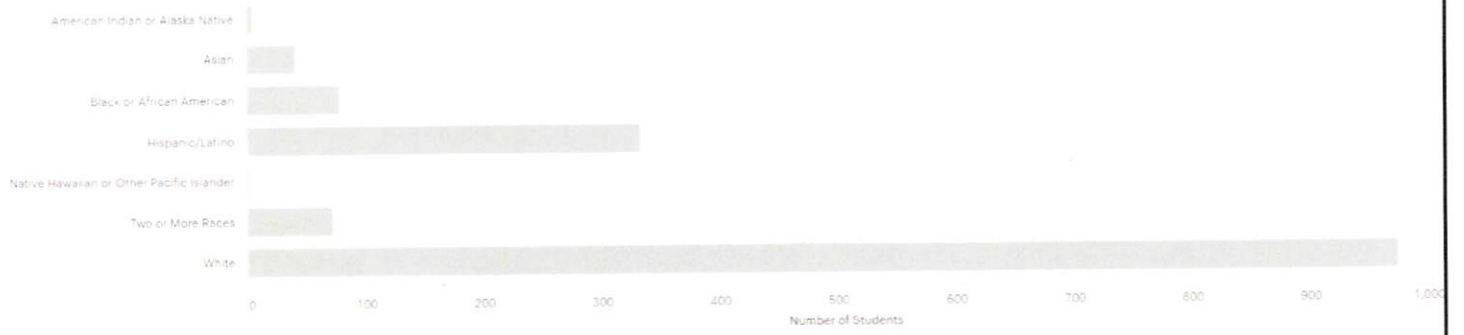

IEP Status ● N ● Y

504 Status

504 Status ● False ● True

Ethnicity (Distribution)

Ethnicity

Ethnicity: American Indian or A., Asian, Black or African Ame., Hispanic/Latino

Gender

Gender: F, M