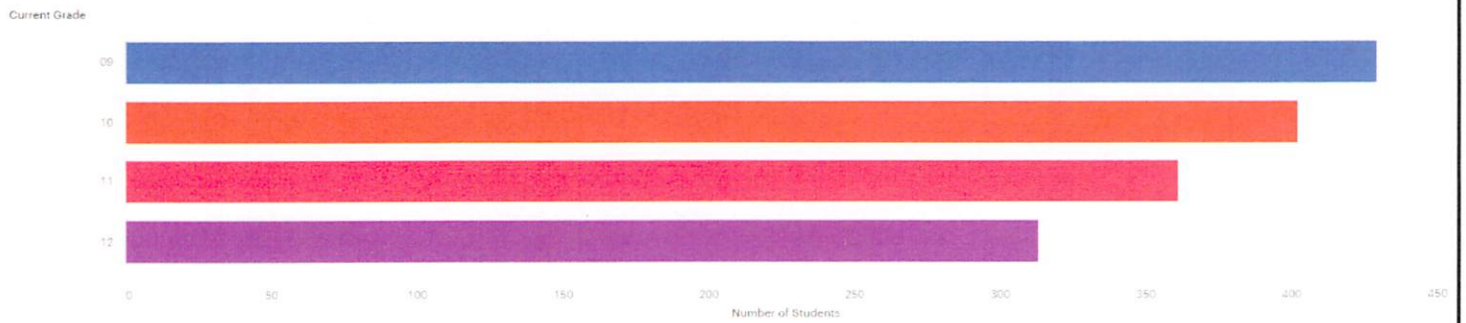

Student Current Grades (Distribution)

ELL Status