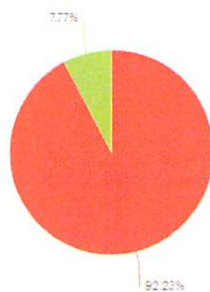

Wylie High School
December 29, 2023

Total Student Enrollment
1,505

Student Current Grades (Distribution)

ELL Status

ELL Status ● N ● Y

Gifted Status

Gifted Status ● N ● Y

IEP Status

IEP Status ● N ● Y

504 Status

504 Status ● False ● True

Ethnicity (Distribution)

Ethnicity

Ethnicity: American Indian or A., Asian, Black or African Ame., Hispanic/Latino

Gender

Gender: F, M