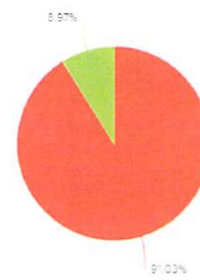

Wylie High School
December 29, 2023

Total Student Enrollment
1,505

Student Current Grades (Distribution)

ELL Status

ELL Status ● N ● Y

Gifted Status

Gifted Status ● N ● Y

IEP Status

IEP Status ● N ● Y

504 Status

504 Status ● False ● True

Ethnicity (Distribution)

Ethnicity

Ethnicity: American Indian or A., Asian, Black or African Ame., Hispanic/Latino

Gender

Gender: F, M