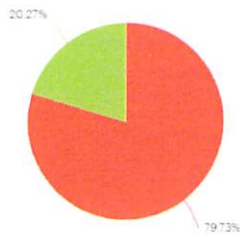

Economically Disadvantaged Students