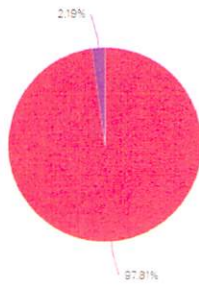

Wylie High School
December 29, 2023

Total Student Enrollment
1,505

Student Current Grades (Distribution)

ELL Status

ELL Status ● N ● Y

Gifted Status

Gifted Status ● N ● Y

IEP Status

IEP Status ● N ● Y

504 Status

504 Status ● False ● True

Ethnicity (Distribution)

Ethnicity

Ethnicity: American Indian or A., Asian, Black or African Ame., Hispanic/Latino

Gender

Gender: F, M