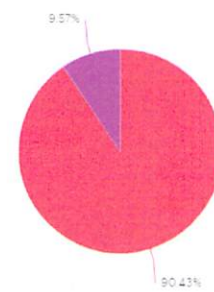

Wylie High School
December 29, 2023

Total Student Enrollment
1,505

Student Current Grades (Distribution)

ELL Status

ELL Status ● N ● Y

Gifted Status

Gifted Status ● N ● Y

IEP Status

IEP Status ● N ● Y

504 Status

504 Status ● False ● True

Ethnicity (Distribution)

Ethnicity

Ethnicity: American Indian or A., Asian, Black or African Ame., Hispanic/Latino

Gender

Gender: F, M