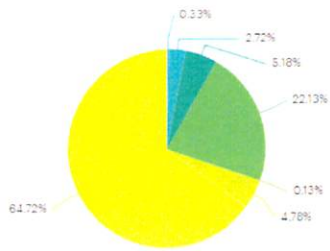

IEP Status ● N ● Y

504 Status

504 Status ● False ● True

Ethnicity (Distribution)

Ethnicity

Ethnicity: American Indian or A., Asian, Black or African Ame., Hispanic/Latino

Gender

Gender: F, M