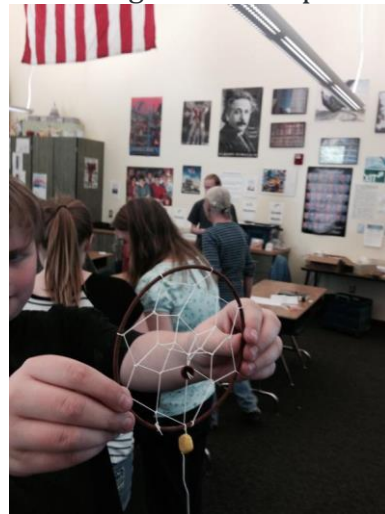

Thank you Illinois River Valley Arts Council (IRVAC) for providing an Art experience though our social studies classes for 7th and 8th graders this past week.