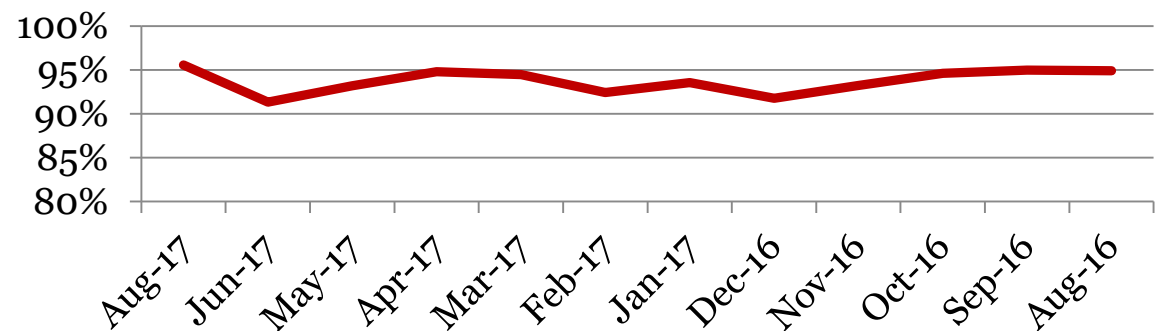

Tardies Average daily percent tardy:

Attendance – Students

Average daily percent present:

	6	7	8	Total
Aug-17	96.7	94.2	95.5	95.6
Jun-17	92.6	93.7	87.2	91.3
May-17	92.8	93.9	92.7	93.2
Apr-17	94.4	94.9	95.0	94.8
Mar-17	94.5	95.4	93.3	94.5
Feb-17	91.3	92.5	93.4	92.4
Jan-17	94.6	93.6	92.5	93.5
Dec-16	92.4	90.7	92.4	91.8
Nov-16	93.3	93.5	92.7	93.2
Oct-16	96.1	94.1	93.8	94.6
Sep-16	96.5	95.9	92.7	95.0
Aug-16	90.5	97.7	96.0	94.9

Total Student Attendance