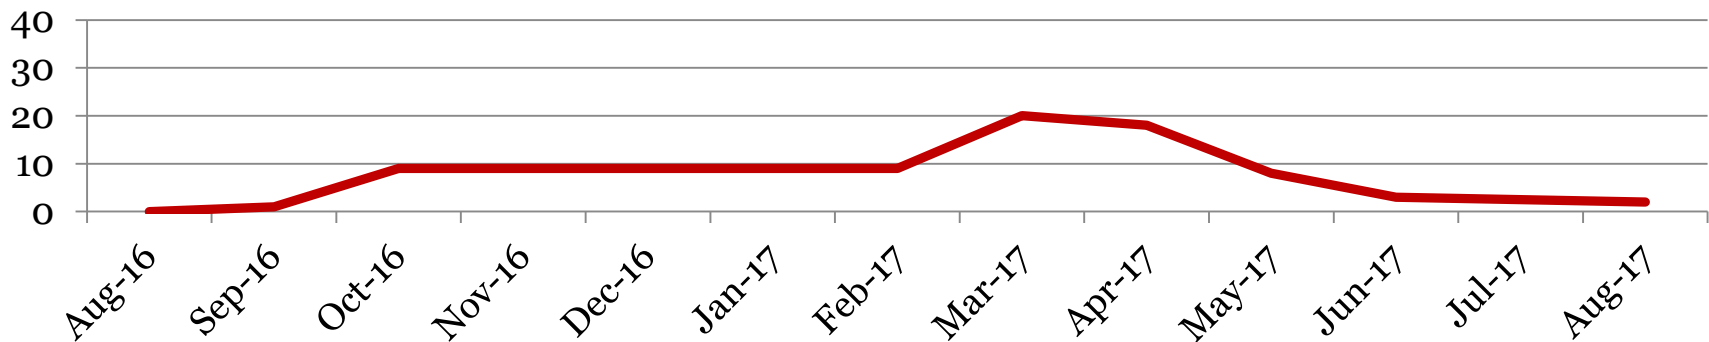

Suspensions – In School

Derby Middle School

Number of student suspensions (total days of suspension):

	6		7		8		Total	
Aug-17	0	(0)	2	(4)	0	(0)	2	(4)
Jun-17	0	(0)	2	(3)	1	(2)	3	(5)
May-17	2	(3)	5	(12)	1	(3)	8	(18)
Apr-17	8	(9)	2	(4)	8	(13.5)	18	(26.5)
Mar-17	8	(13)	5	(12)	7	(8)	20	(33)
Feb-17	4	(8)	3	(6)	2	(3)	9	(17)
Jan-17	5	(8)	3	(4)	1	(1)	9	(13)
Dec-16	4	(4)	3	(2.5)	2	(2)	9	(8.5)
Nov-16	2	(2)	3	(3)	4	(6)	9	(11)
Oct-16	1	(1)	1	(1)	7	(8.5)	9	(10.5)
Sept-16	0	(0)	0	(0)	1	(1)	1	(1)
Aug-16	0	0	0	0	0	0	0	0

Total In School Suspensions