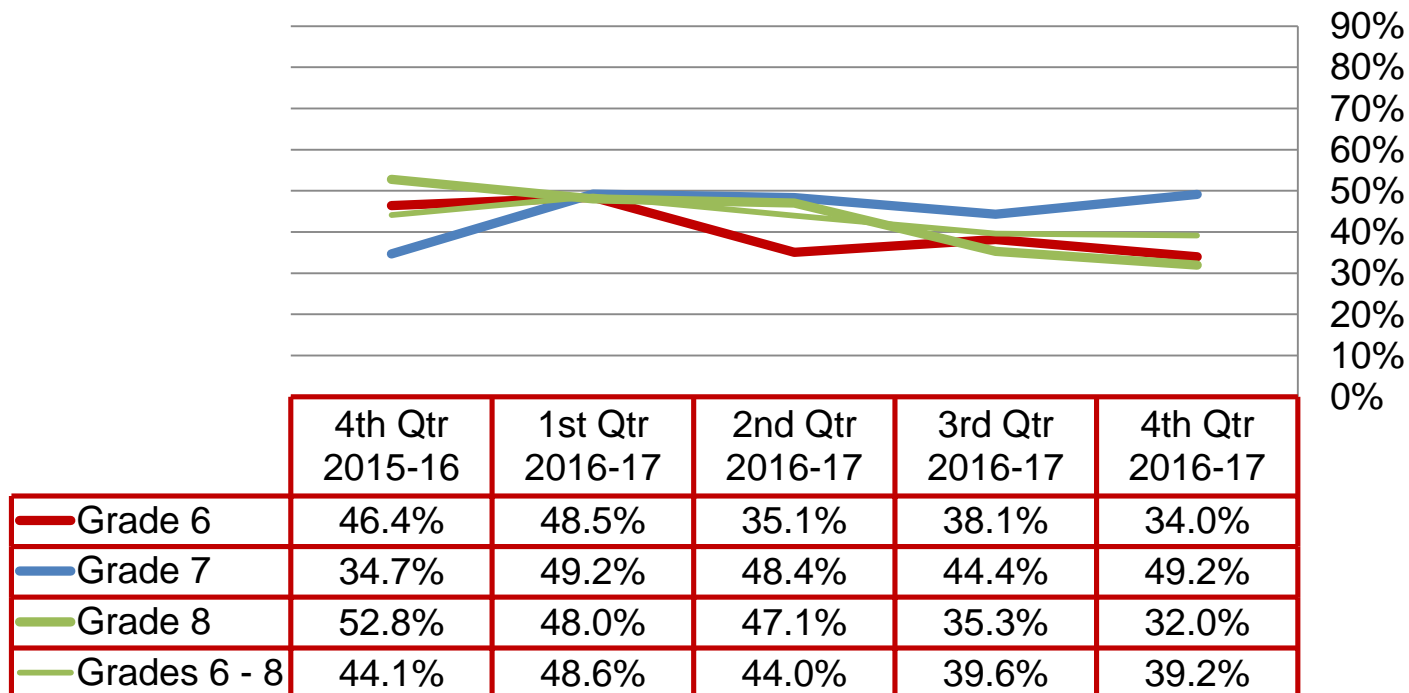

Quarterly Data

High Grades

Percent of students earning 80 or above in all courses and no unsatisfactory mark in citizenship: