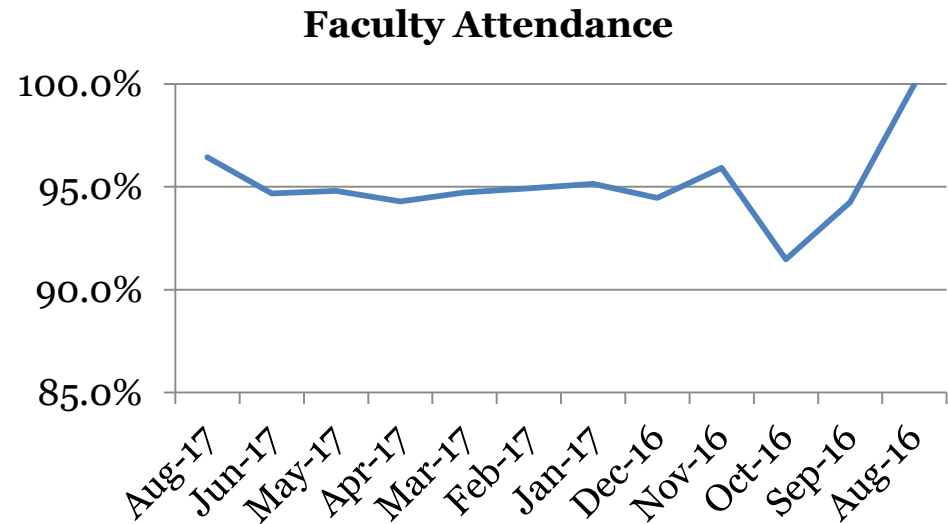

Total Student Tardies

Students over Threshold

Attendance – Faculty

Average daily percent present:

Derby Middle School

	Total
Aug-17	96.4
Jun-17	94.7
May-17	94.8
Apr-17	94.3
Mar-17	94.7
Feb-17	94.9
Jan-17	95.1
Dec-16	94.5
Nov-16	96
Oct-16	91
Sept-16	94
Aug -16	100