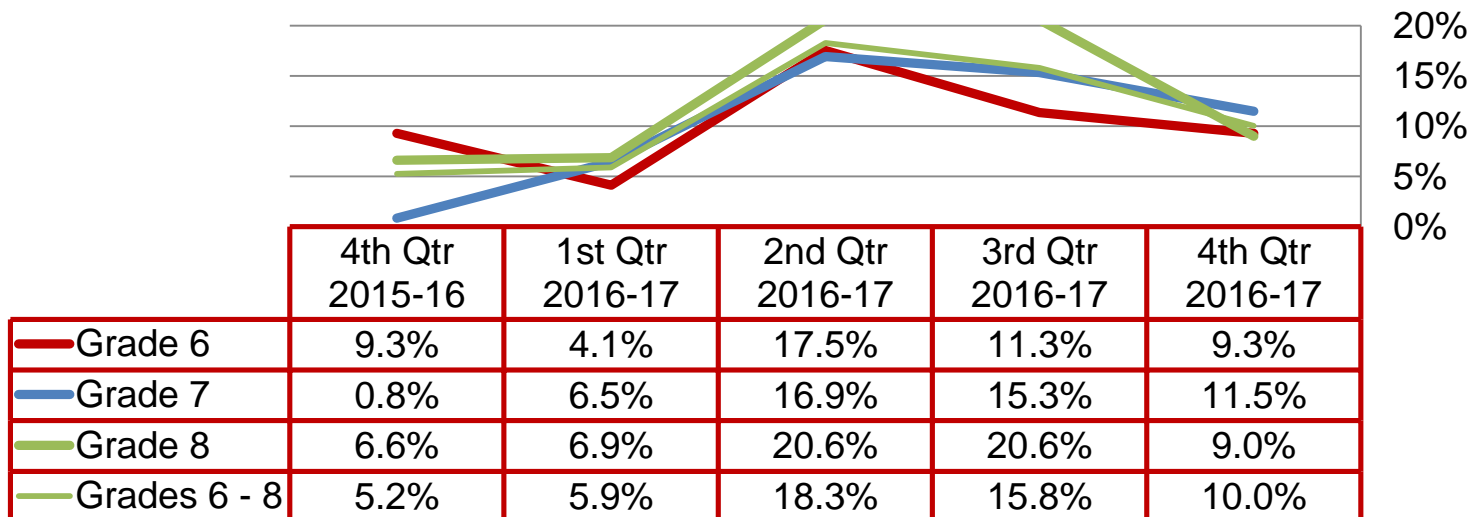

Failing Grades Percent of students with at least two courses below 60%: