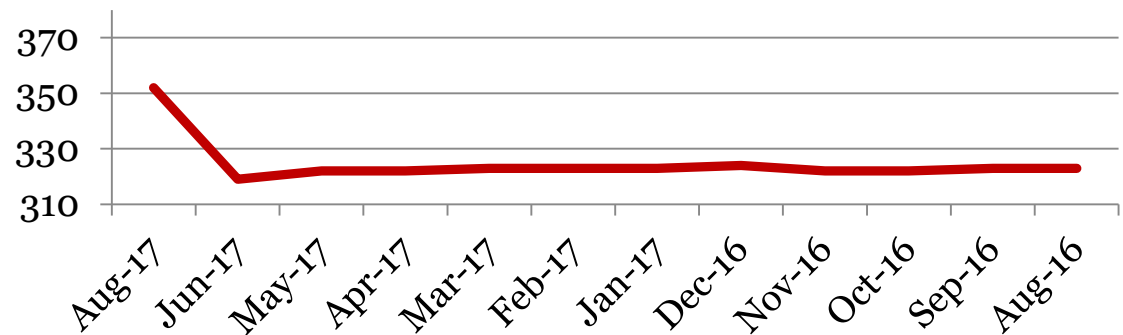

Monthly Data

Derby Middle School

Enrollment – 1st of the month

	6	7	8	Total
Aug-17	128	103	121	352
Jun-17	97	122	100	319
May-17	97	124	101	322
Apr-17	97	123	102	322
Mar-17	97	124	102	323
Feb-17	97	124	102	323
Jan-17	97	124	102	323
Dec-16	97	121	106	324
Nov-16	96	120	106	322
Oct-16	97	119	106	322
Sept-16	97	120	106	323
Aug-16	98	117	108	323

Total School Enrollment