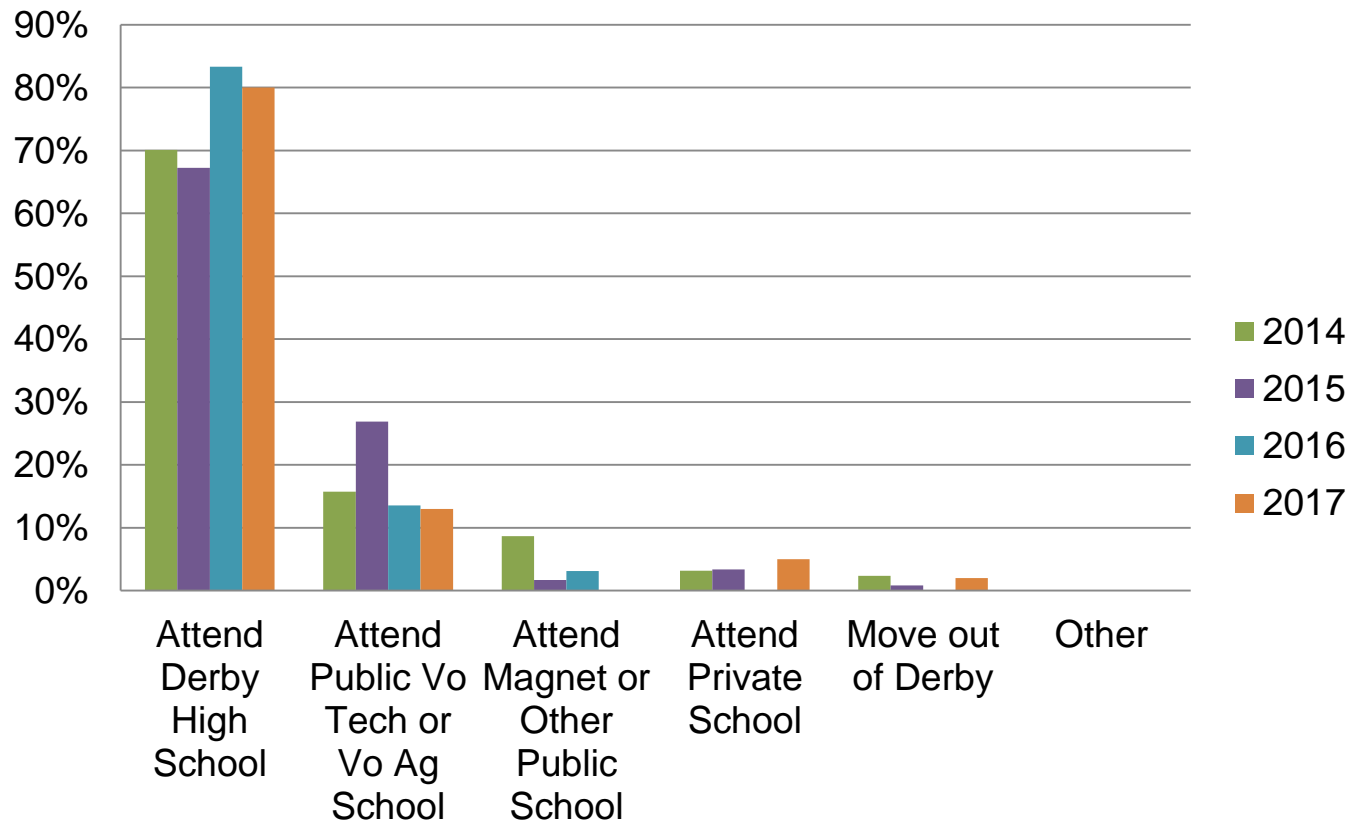

Derby Middle School

	6	7	8
June 2017	100%	93%	97%
June 2016	100%	100%	98%
June, 2015	100%	100%	98%
June, 2014	100%	100%	100%
June, 2013	99%	99%	99%

Post DMS Plans Percent of graduates who plan to:

Quarterly Data