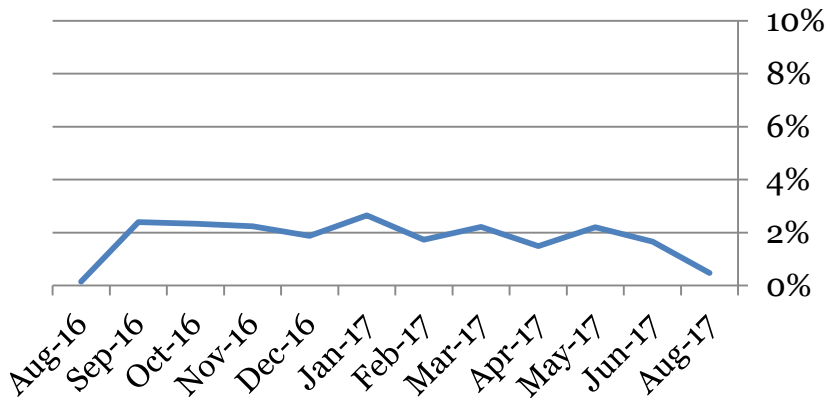

6	7	8	Total
Aug-17	0	1	0	0
Jun-17	1	2	2	2
May-17	2	2	3	2
Apr-17	1	2	2	1
Mar-17	2	2	3	2
Feb-17	1	2	2	2
Jan-17	3	2	3	3
Dec-16	2	1	3	2
Nov-16	3	2	2	2
Oct-16	2	2	3	2
Sept-16	2	2	3	2
Aug-16	0	0	0	0

Number of students tardy 5 or more days:

	6	7	8	Total
Aug-17	0	0	0	0
Jun-17	0	1	0	1
May-17	6	5	4	15
Apr-17	2	4	1	7
Mar-17	4	5	1	10
Feb-17	2	2	2	6
Jan-17	5	2	8	15
Dec-16	2	1	1	4
Nov-16	7	4	0	11
Oct-16	4	0	9	13
Sept-16	6	3	9	18
Aug-16	0	0	0	0

Total Student Tardies