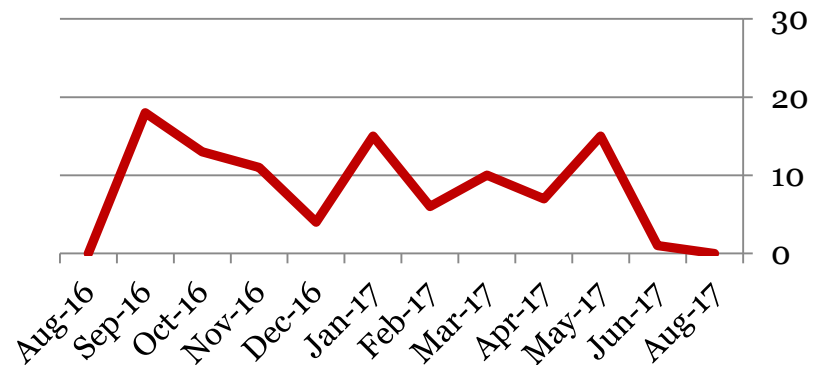

# Students over Threshold