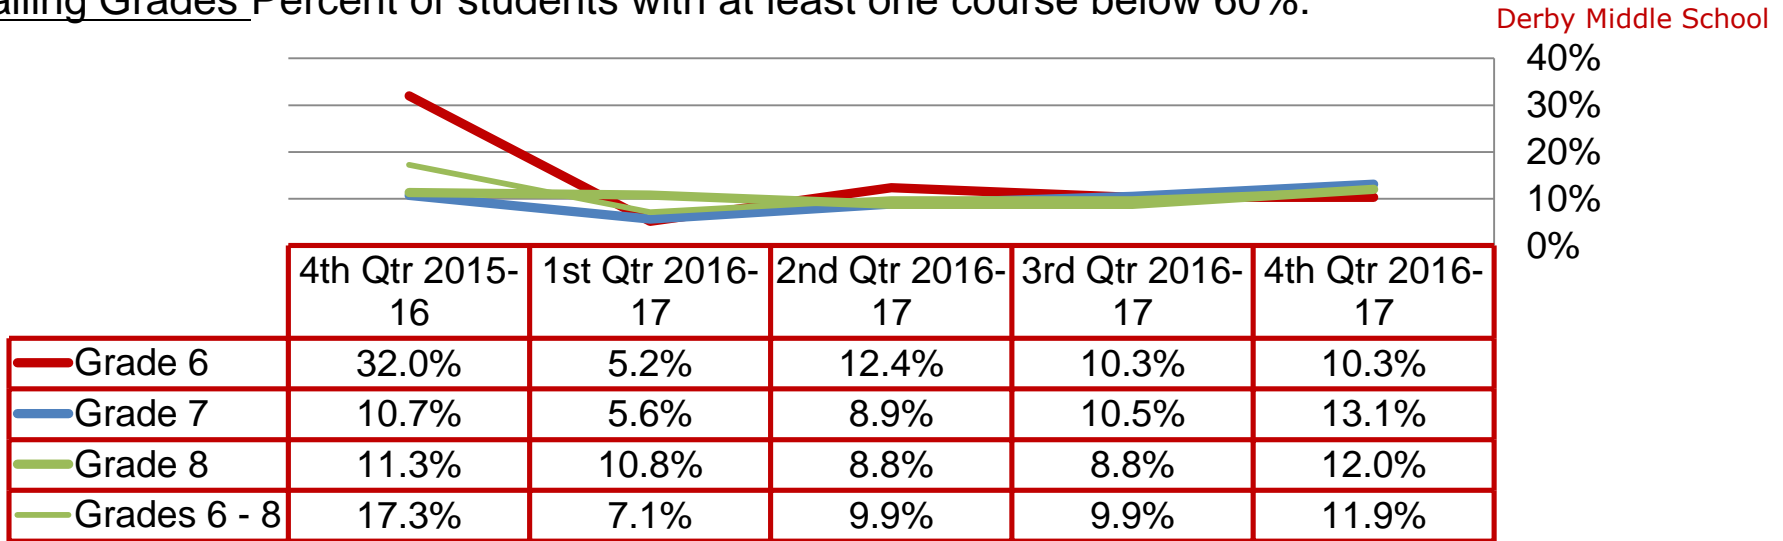

Failing Grades Percent of students with at least one course below 60%: