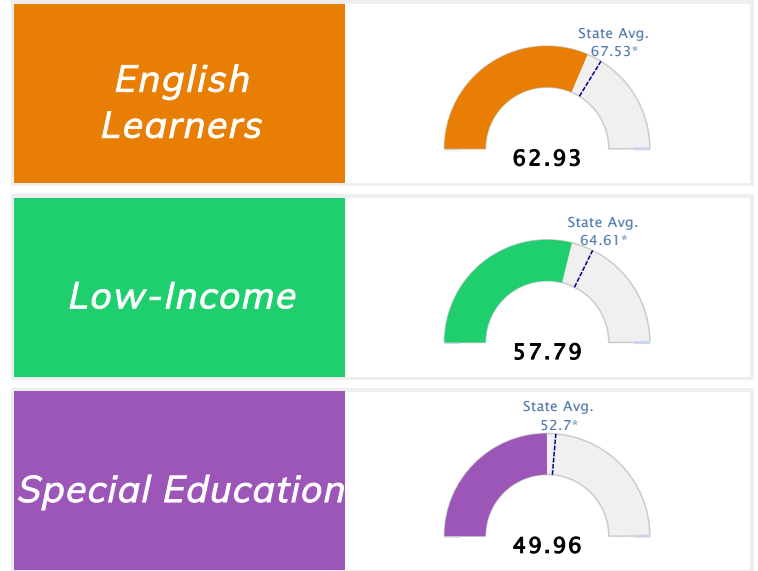

ELA % Tested	Math % Tested		ELA % Tested	Math % Tested
All Students	99.39%	99.19%			
Black / African American	99.68%	99.36%	English Learners	100.00%	100.00%
Hispanic / Latino	100.00%	100.00%	Economically Disadvantaged	99.70%	99.40%
White	97.75%	97.75%	Students with Disabilities	100.00%	100.00%

Prepared by the Arkansas Department of Education: Division of Elementary and Secondary Education