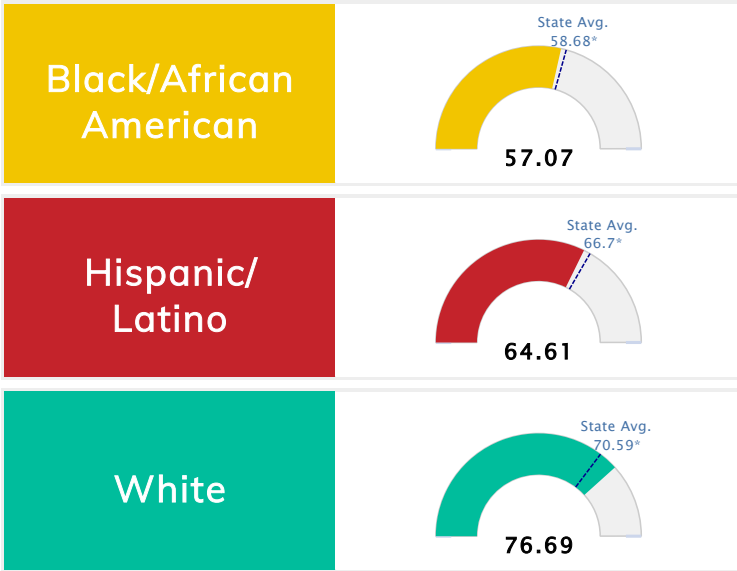

ELA % Tested	Math % Tested		ELA % Tested	Math % Tested
All Students	99.39%	99.19%			
Black / African American	99.68%	99.36%	English Learners	100.00%	100.00%
Hispanic / Latino	100.00%	100.00%	Economically Disadvantaged	99.70%	99.40%
White	97.75%	97.75%	Students with Disabilities	100.00%	100.00%

Prepared by the Arkansas Department of Education: Division of Elementary and Secondary Education