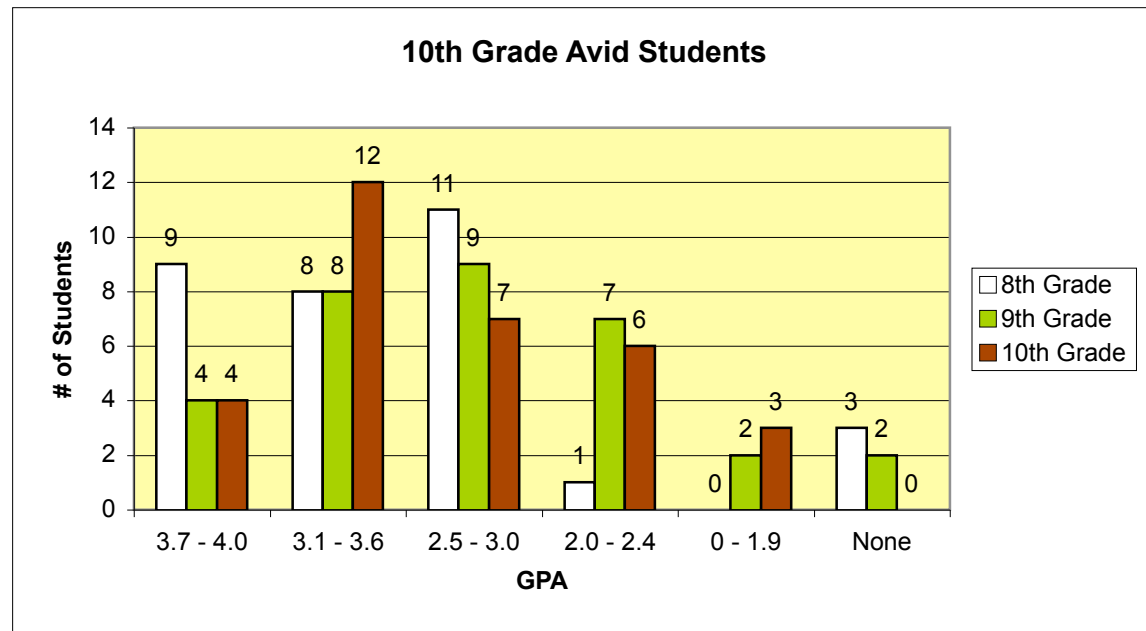

Parkrose High School 10th Grade AVID Students GPA Trend

Gender	GPA 2007-08	GPA 2008-09	GPA 2009-10 **
F	3.8	3.1	3.3
F	2.9	2.4	2.2
F	3.6	3.6	3.4
F	3.5	3.2	3.2
F	3.3	2.9	2.9
F	2.9	2.7	2.8
F	3.8	2.9	2.7
F	3.5	3.9	3.8
F	3.9	2.1	2.4
F	2.5	2.9	2.9
F	2.5	2.0	2.2
F	3.0	3.9	3.9
F	2.6	1.9	1.6
F	3.8	3.0	3.5
F	2.6	2.2	2.3
F	2.9	2.9	3.3
F	3.8	3.1	3.1
F	3.5	3.3	3.1
F			2.7
F		2.7	2.8
F	3.0	2.2	2.0
F	2.8	1.8	1.9
F	3.3	2.4	1.9
M	3.9	3.8	3.9
M	4.0	3.1	3.1
M	4.0	3.6	3.6
M	3.5	3.1	3.8
M	2.6	2.8	3.1
M	2.2	2.9	2.8
M			3.4
M	4.0	3.8	3.6
M	3.4	2.2	2.0
Average	3.3	2.9	2.9
STDEV	0.54	0.61	0.64

** First Semester GPA

	8th Grade	9th Grade	10th Grade	
A- or A	3.7 - 4.0	9	4	4
B or B+	3.1 - 3.6	8	8	12
C+ or B	2.5 - 3.0	11	9	7
C or C+	2.0 - 2.4	1	7	6
F, D, C-	0 - 1.9	0	2	3
None		3	2	0

Tenth grade AVID students are taking Honors English II, Geometry/Algebra II/ AP Stats, Honors Global Studies II, Pre-AP Biology