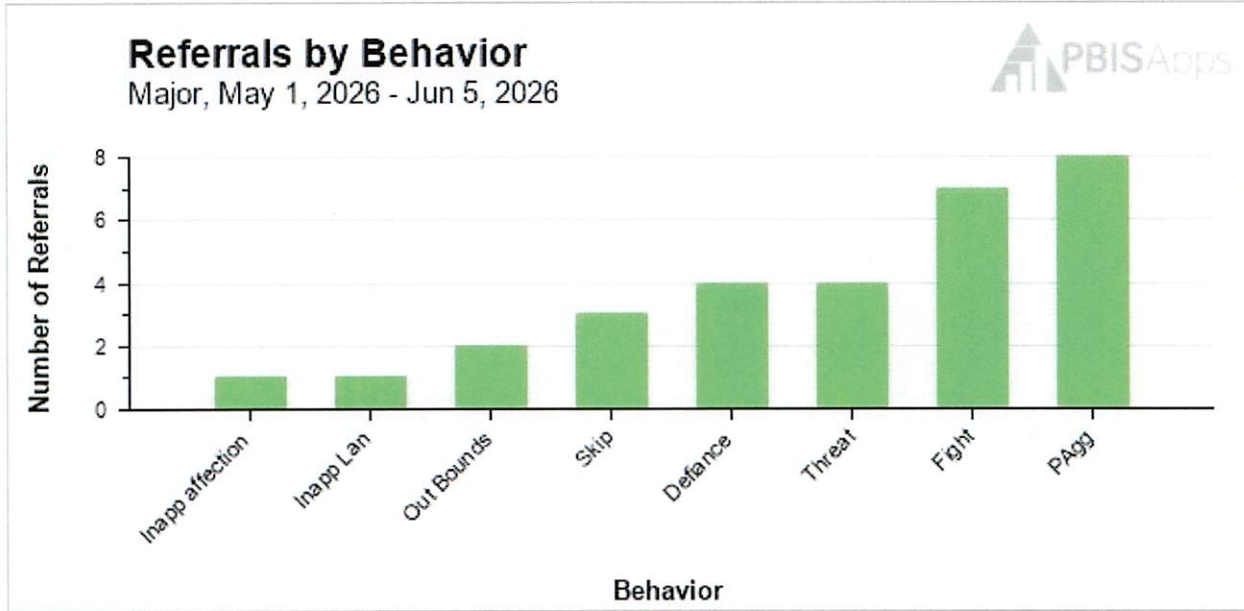

Beulah Park Elementary School

Generated: Jun 9, 2026, 10:29:25 AM

Referrals By Behavior

5/1/26 - 6/5/26

-
-
-
-

Outcome: Administrator-managed (Major)

Sort Order: Frequency

Show Values on the Graph: No

Only Show Behaviors With Data: Yes

Referrals By Behavior
5/1/26 - 6/5/26

-
-
-
-

Outcome: Administrator-managed (Major)
Sort Order: Frequency
Show Values on the Graph: No
Only Show Behaviors With Data: Yes

Referrals By Behavior

5/1/26 - 6/5/26

-
-
-
-

Outcome: Administrator-managed (Major)

Sort Order: Frequency

Show Values on the Graph: No

Only Show Behaviors With Data: Yes

Referrals By Behavior