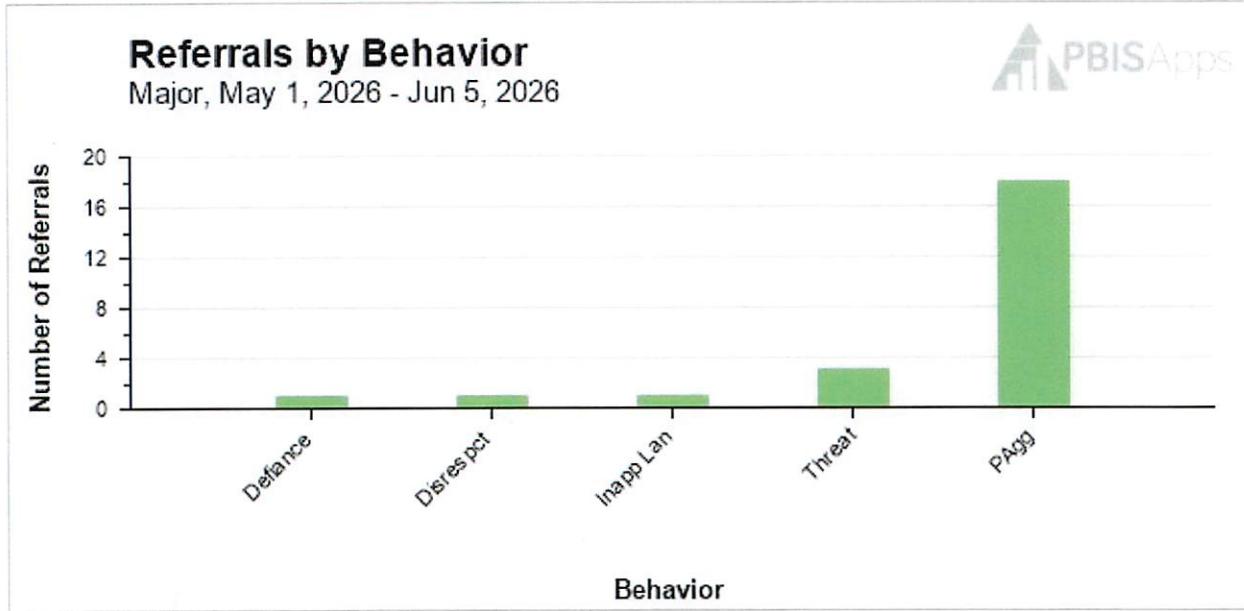

Only Show Behaviors With Data: Yes

Referrals By Behavior
5/1/26 - 6/5/26

-
-
-
-

Outcome: Administrator-managed (Major)
Sort Order: Frequency
Show Values on the Graph: No
Only Show Behaviors With Data: Yes

Referrals By Behavior

5/1/26 - 6/5/26

-
-
-
-

Outcome: Administrator-managed (Major)

Sort Order: Frequency

Show Values on the Graph: No

Only Show Behaviors With Data: Yes

Referrals By Behavior

5/1/26 - 6/5/26

-
-
-
-

Outcome: Administrator-managed (Major)

Sort Order: Frequency

Show Values on the Graph: No

Only Show Behaviors With Data: Yes

Referrals By Behavior
5/1/26 - 6/5/26

-
-
-
-

Outcome: Administrator-managed (Major)
Sort Order: Frequency
Show Values on the Graph: No
Only Show Behaviors With Data: Yes

Referrals By Behavior

5/1/26 - 6/5/26

-
-
-
-

Outcome: Administrator-managed (Major)