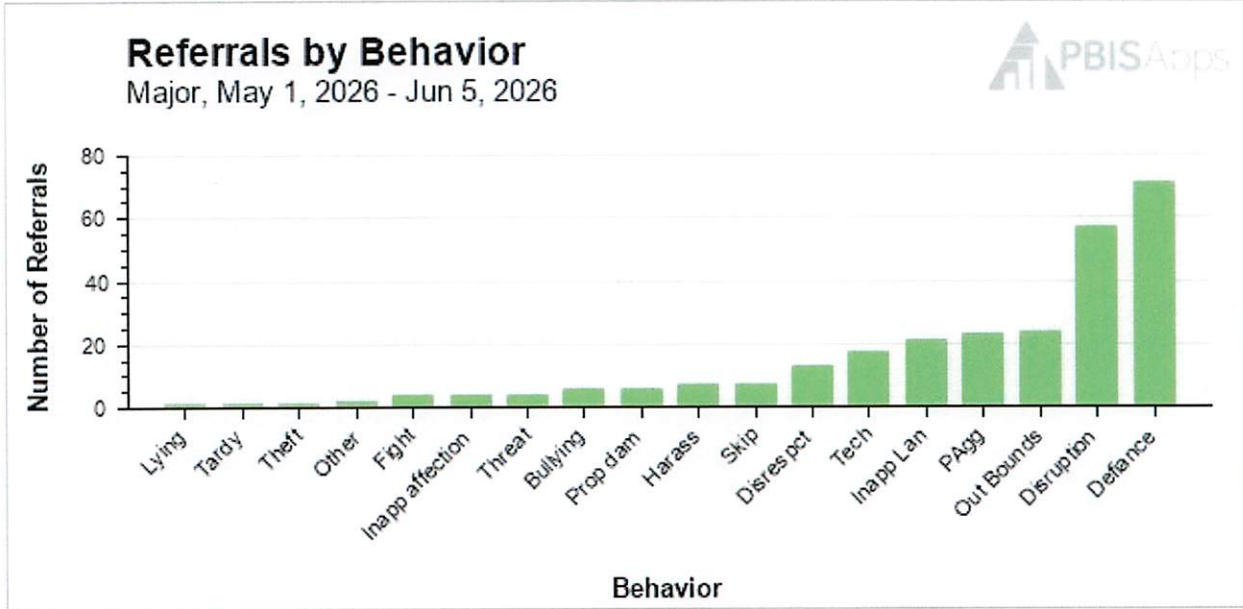

5/1/26 - 6/5/26

-
-
-
-

Outcome: Administrator-managed (Major)

Sort Order: Frequency

Show Values on the Graph: No

Only Show Behaviors With Data: Yes

Referrals By Behavior
5/1/26 - 6/5/26

-
-
-
-

Outcome: Administrator-managed (Major)
Sort Order: Frequency
Show Values on the Graph: No
Only Show Behaviors With Data: Yes

Referrals By Behavior

5/1/26 - 6/5/26

-
-
-
-

Outcome: Administrator-managed (Major)

Sort Order: Frequency

Show Values on the Graph: No

Only Show Behaviors With Data: Yes

Referrals By Behavior

5/1/26 - 6/5/26

-
-
-
-

Outcome: Administrator-managed (Major)

Sort Order: Frequency

Show Values on the Graph: No

Only Show Behaviors With Data: Yes