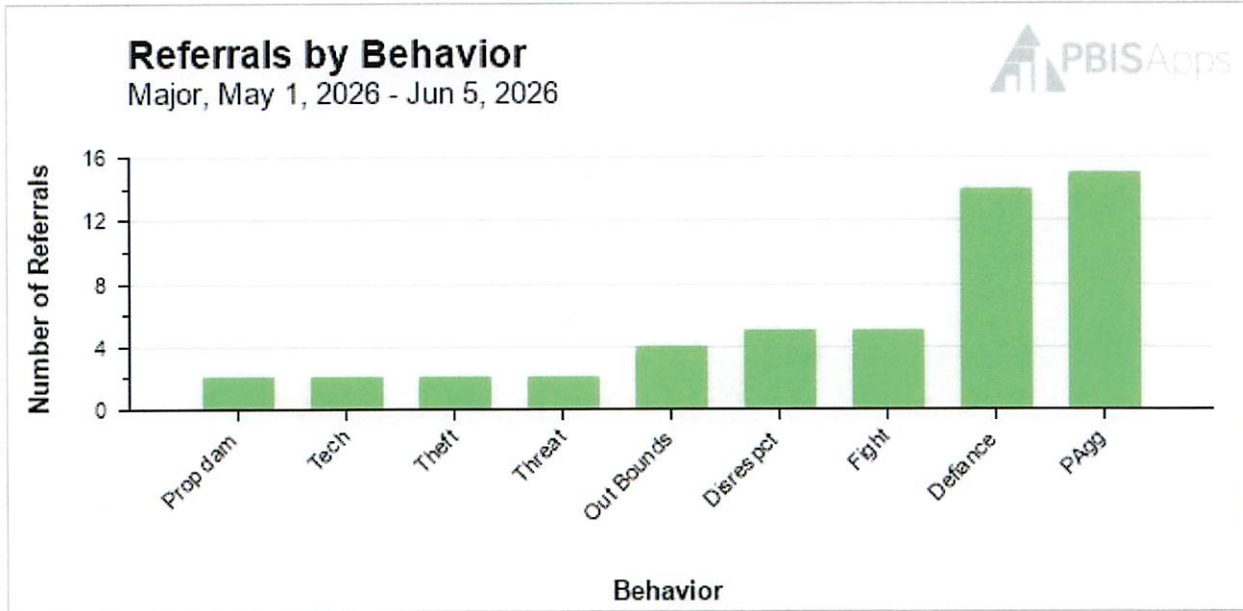

Referrals By Behavior

5/1/26 - 6/5/26

-
-
-
-

Outcome: Administrator-managed (Major)

Sort Order: Frequency

Show Values on the Graph: No

Only Show Behaviors With Data: Yes

Referrals By Behavior

5/1/26 - 6/5/26

-
-
-
-

Outcome: Administrator-managed (Major)

Sort Order: Frequency

Show Values on the Graph: No

Only Show Behaviors With Data: Yes

Referrals By Behavior
5/1/26 - 6/5/26

-
-
-
-

Outcome: Administrator-managed (Major)
Sort Order: Frequency
Show Values on the Graph: No
Only Show Behaviors With Data: Yes

Referrals By Behavior

5/1/26 - 6/5/26

-
-
-
-

Outcome: Administrator-managed (Major)

Sort Order: Frequency

Show Values on the Graph: No

Only Show Behaviors With Data: Yes

Referrals By Behavior

5/1/26 - 6/5/26

-
-
-
-

Outcome: Administrator-managed (Major)

Sort Order: Frequency