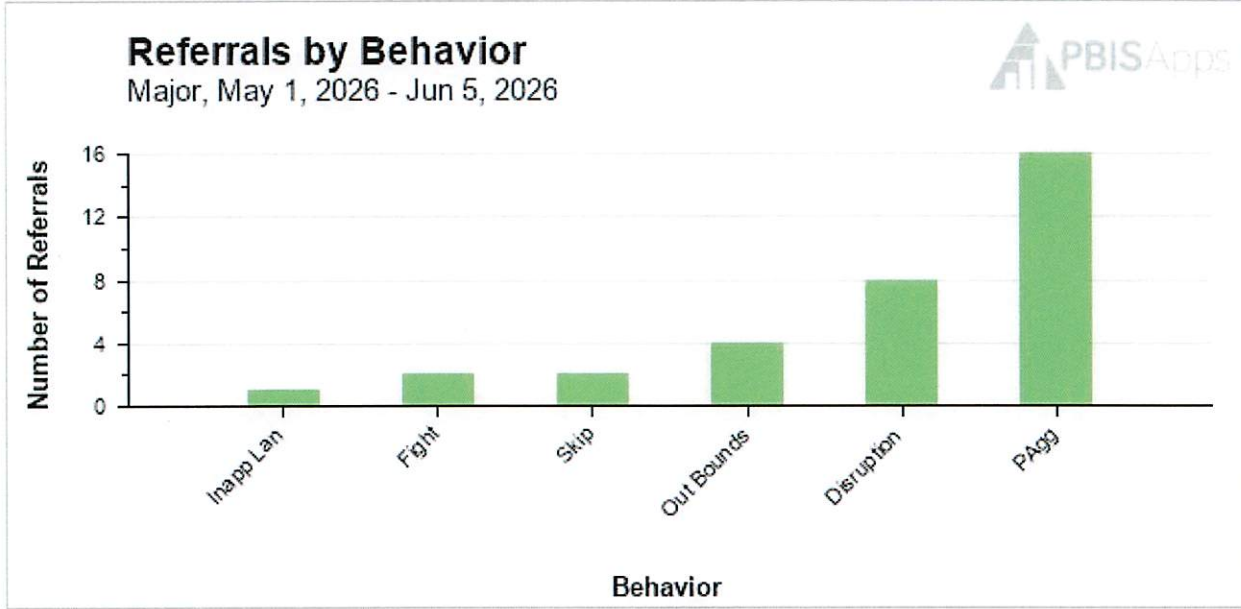

Referrals By Behavior

5/1/26 - 6/5/26

-
-
-
-

Outcome: Administrator-managed (Major)

Sort Order: Frequency

Show Values on the Graph: No

Only Show Behaviors With Data: Yes

Referrals By Behavior

5/1/26 - 6/5/26

-
-
-
-

Outcome: Administrator-managed (Major)

Sort Order: Frequency

Show Values on the Graph: No

Only Show Behaviors With Data: Yes

Referrals By Behavior
5/1/26 - 6/5/26

-
-
-
-

Outcome: Administrator-managed (Major)
Sort Order: Frequency
Show Values on the Graph: No
Only Show Behaviors With Data: Yes

Referrals By Behavior

5/1/26 - 6/5/26

-
-
-
-

Outcome: Administrator-managed (Major)

Show Values on the Graph: No

Only Show Behaviors With Data: Yes