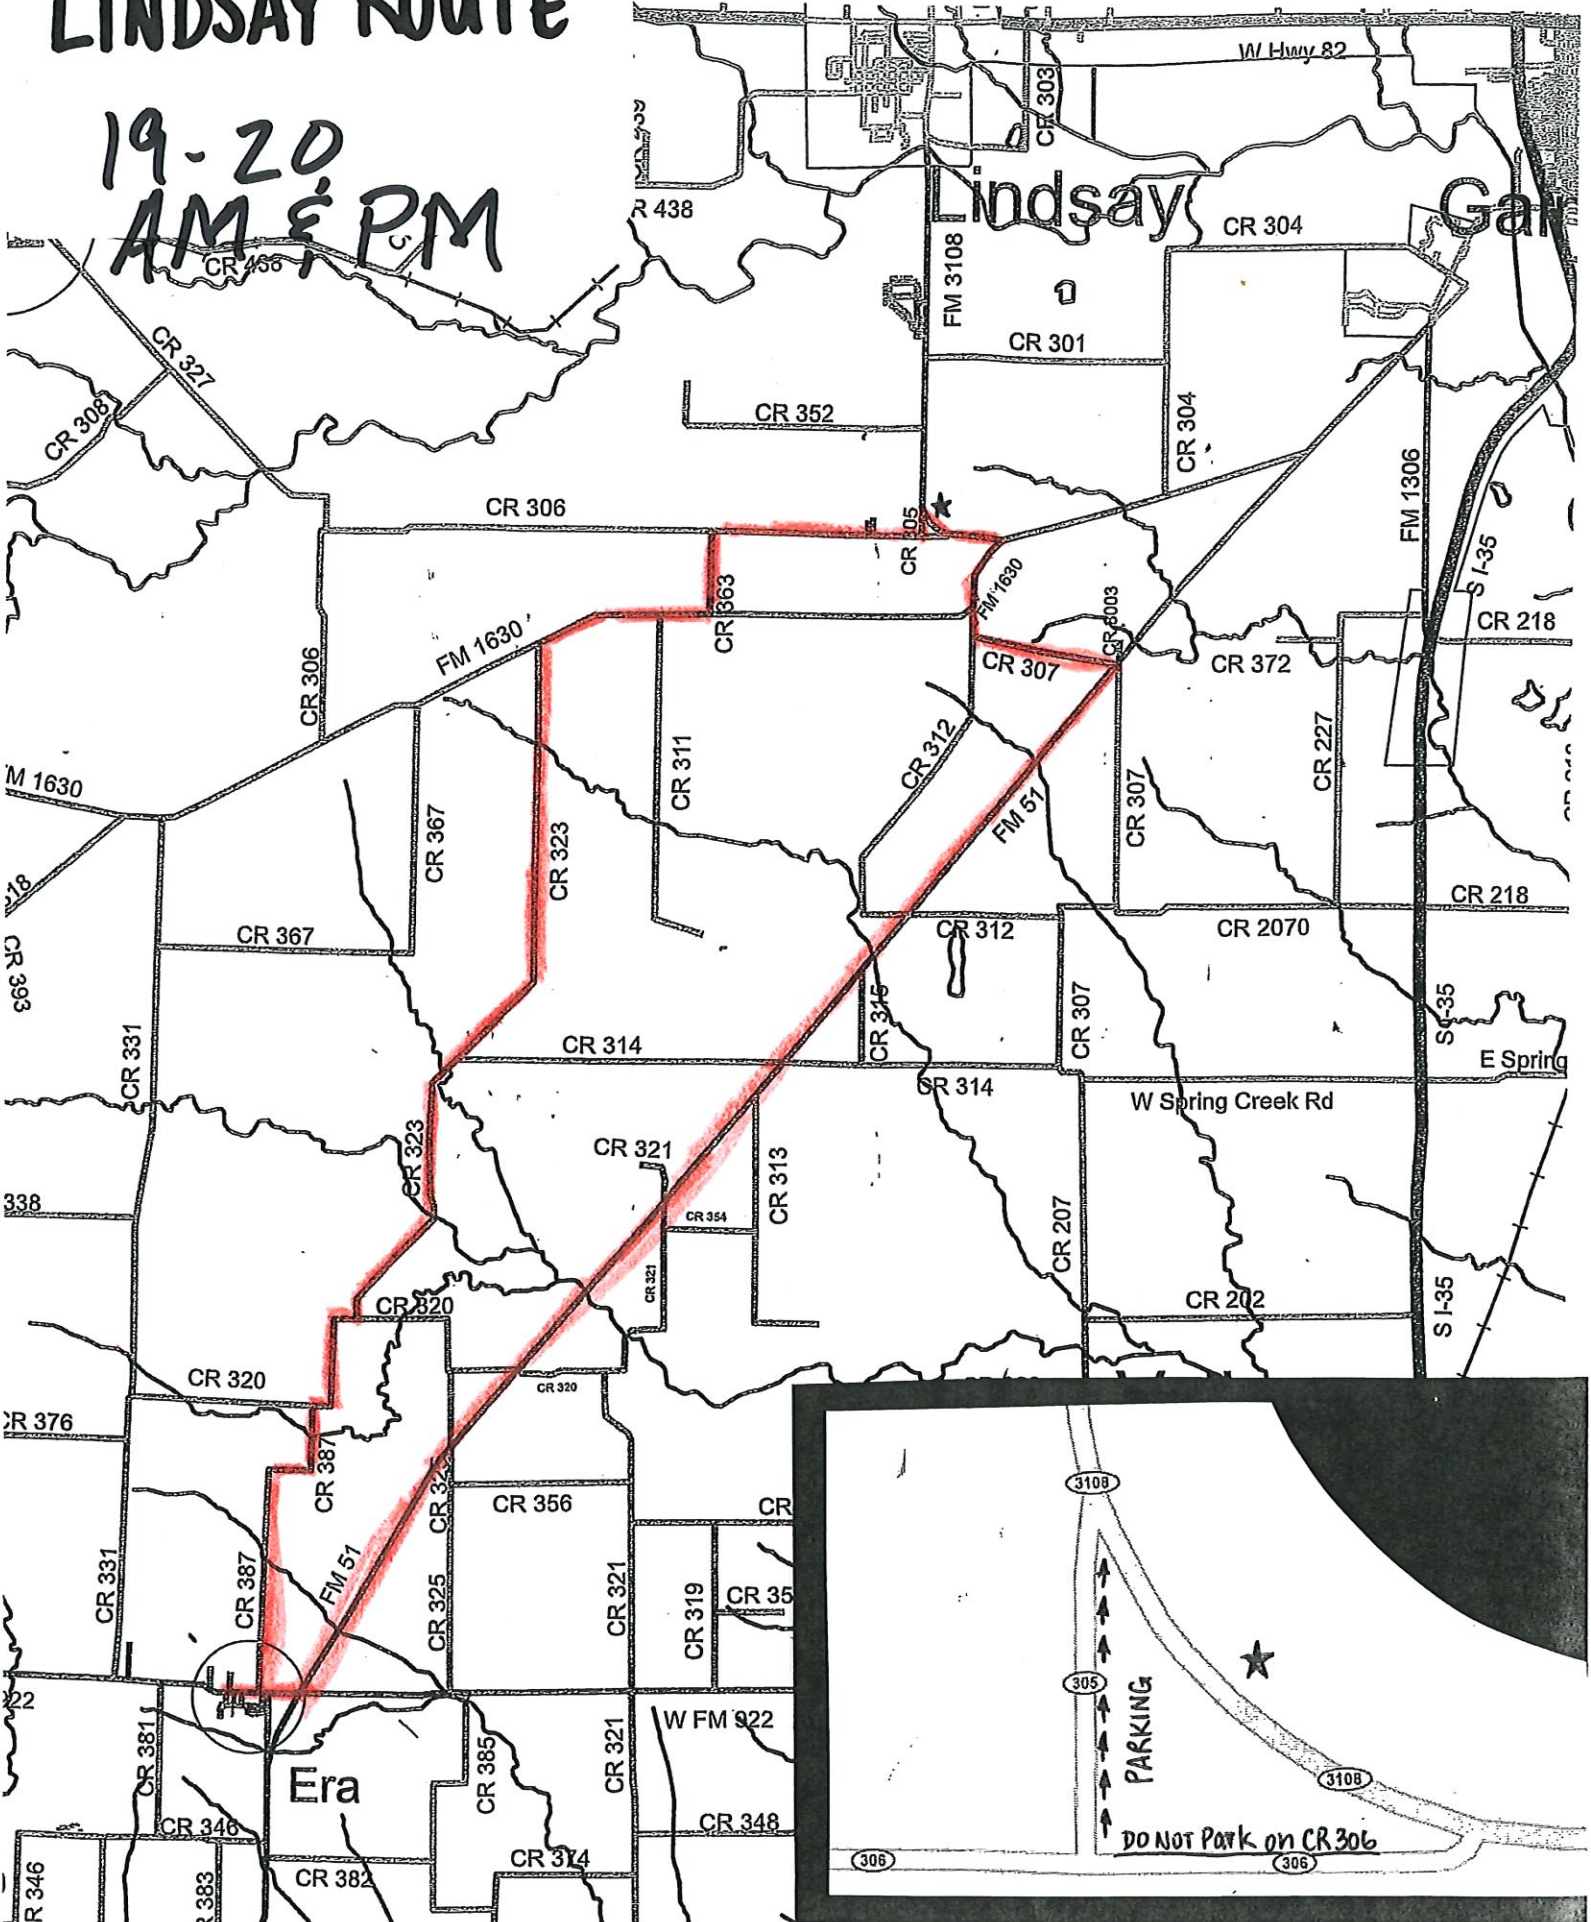

GAINESVILLE

ROUTE

19-20

AM Route

GAINESVILLE

ROUTE
19-20
AM Route

GREGORY ROUTE

19-20 AM Route

GREGORY ROUTE 19-20 PM Route

ROSTON ROUTE

19-20 AM Route

ROSTON ROUTE

19-20
PM Route

LINDSAY ROUTE

19-20
AM & PM

LEO ROUTE

19-20

AM & PM