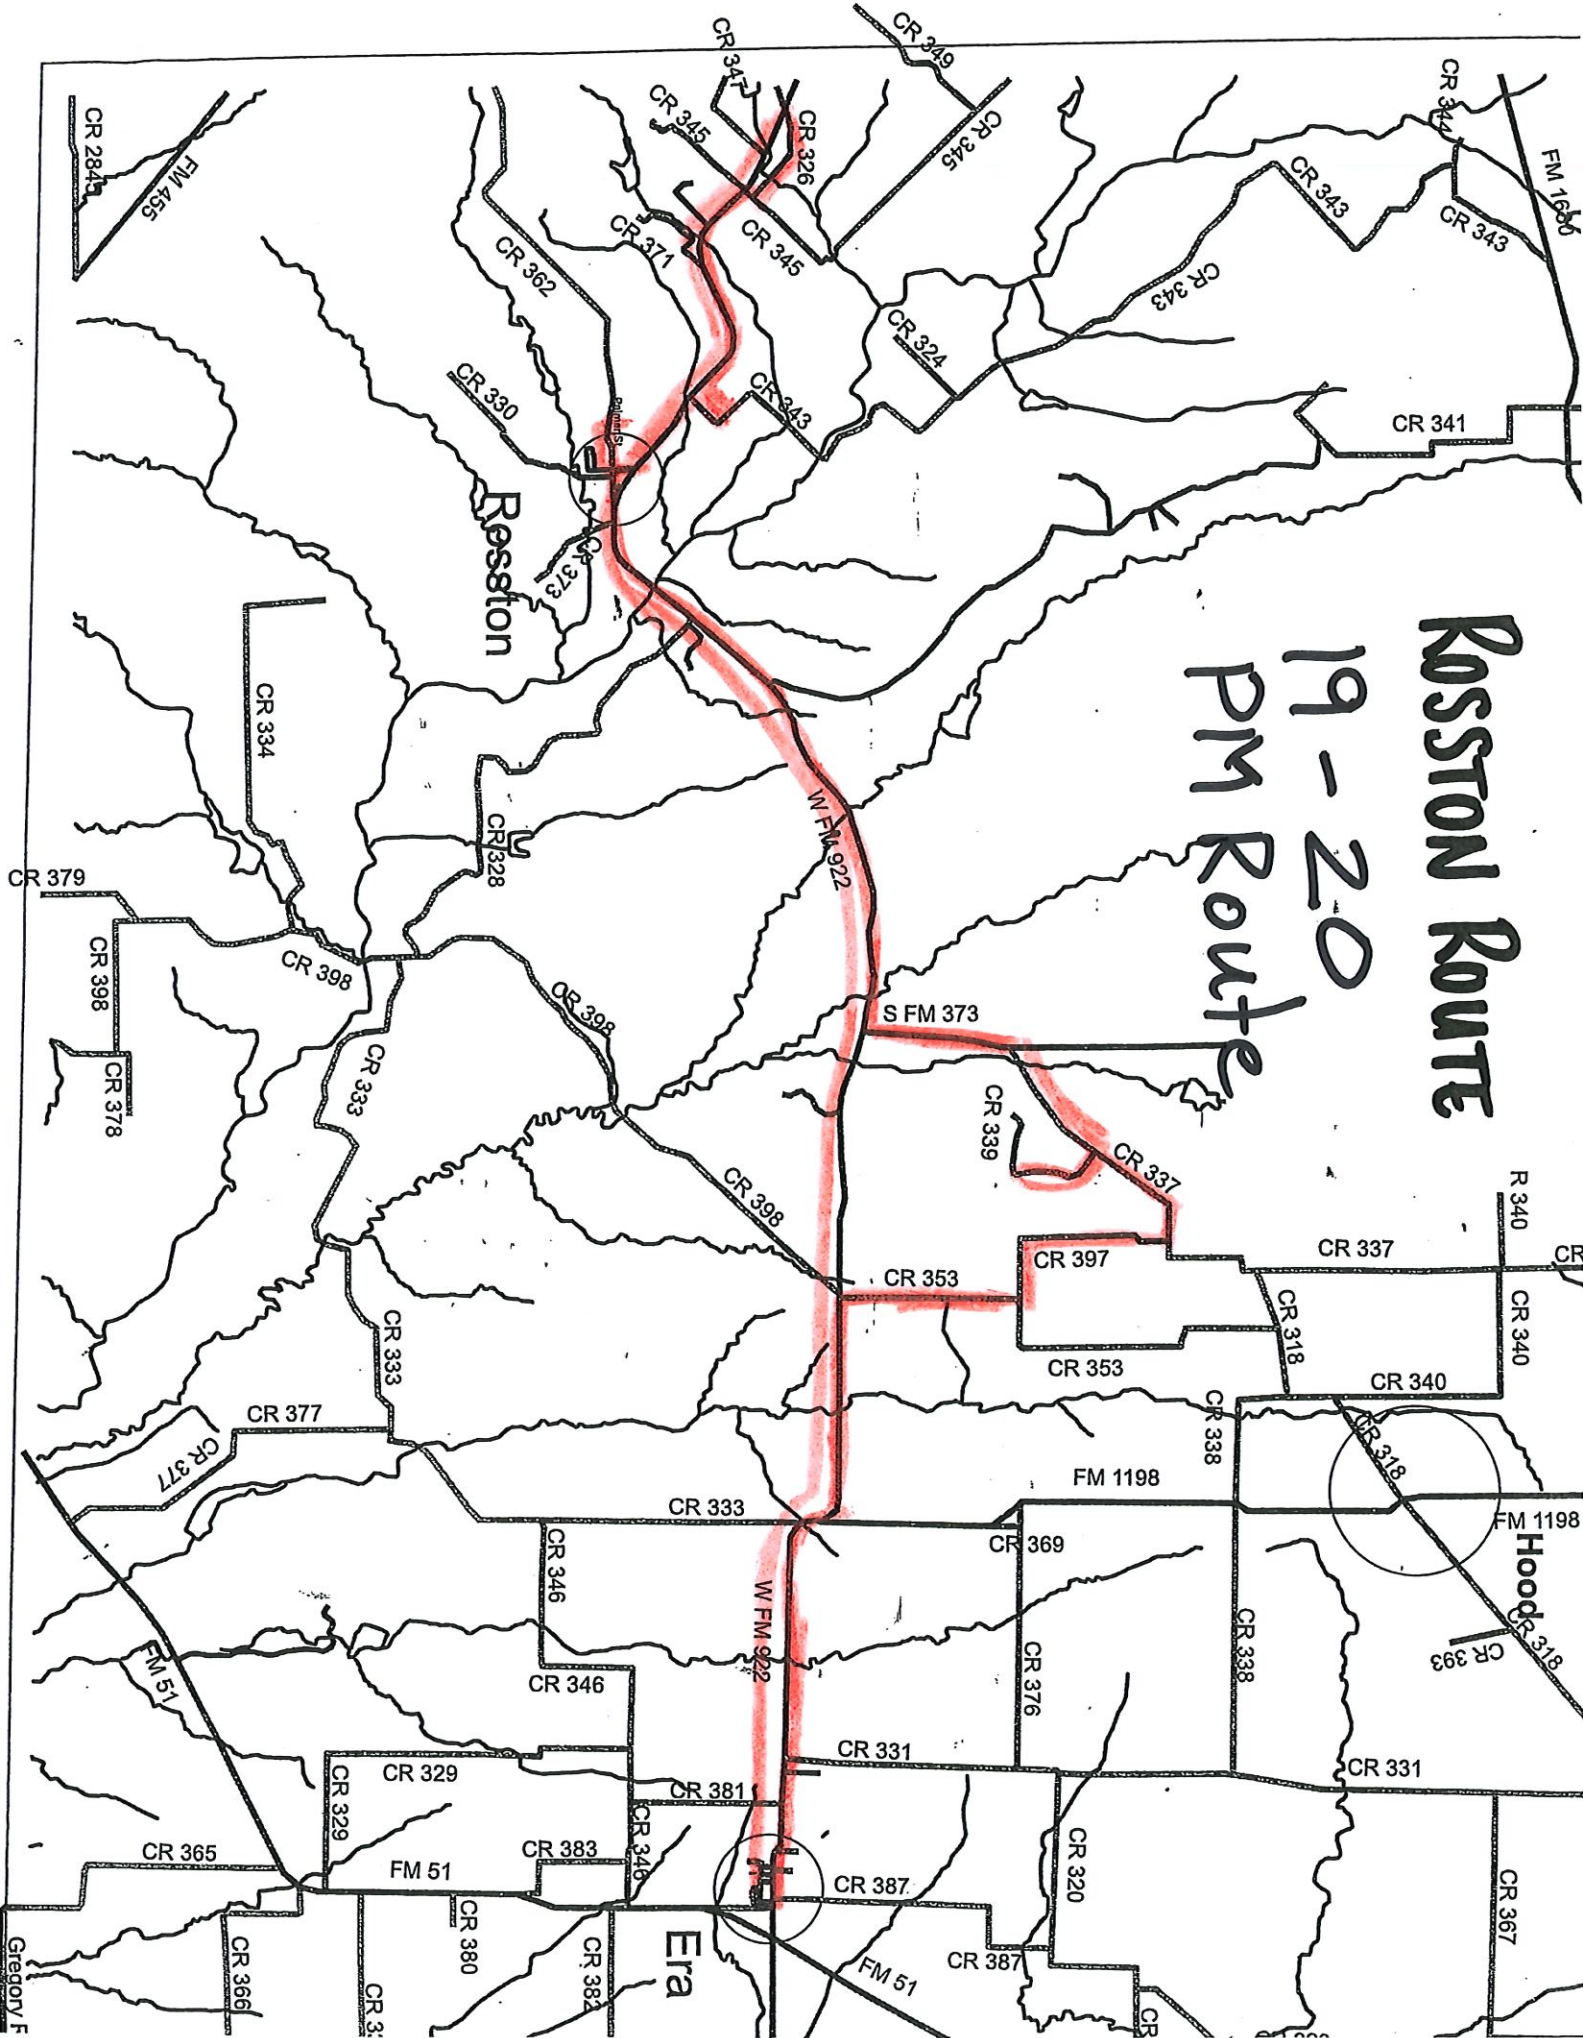

GAINESVILLE

ROUTE

19-20

AM Route

GAINESVILLE

ROUTE
19-20
AM Route

GREGORY ROUTE

19-20 AM Route

GREGORY ROUTE 19-20 PM Route

ROSTON ROUTE

19-20 AM Route

ROSTON ROUTE

19-20
PM Route

LINDSAY ROUTE

19-20
AM & PM

LEO ROUTE

19-20

AM & PM