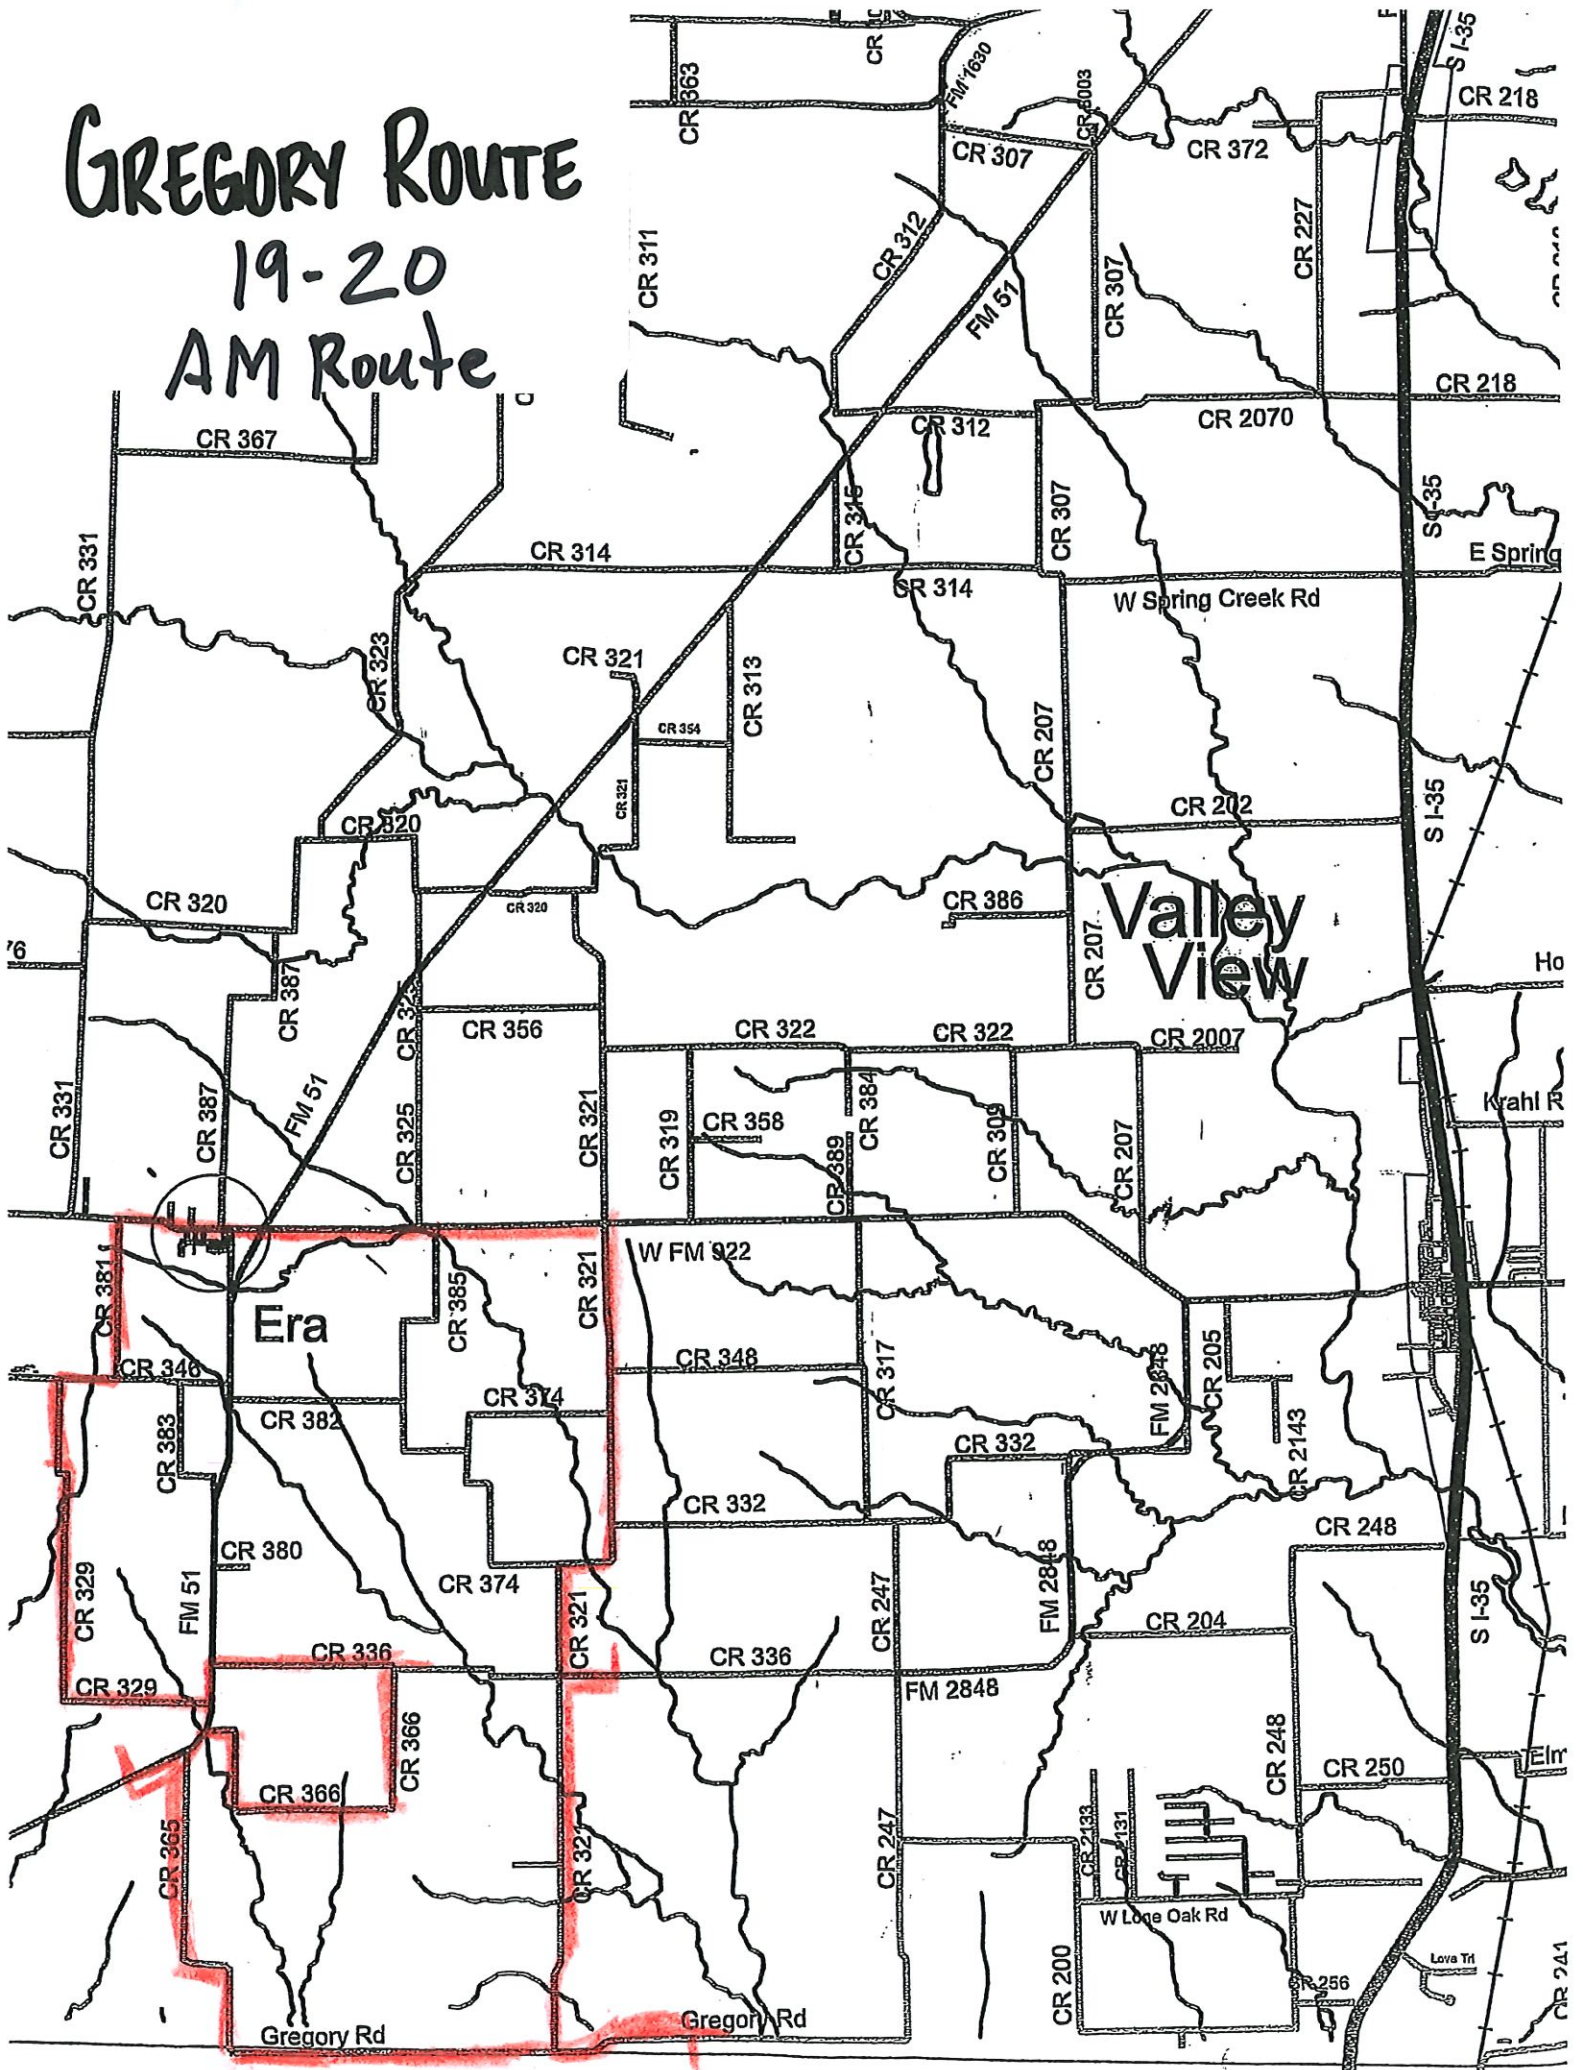

GAINESVILLE

ROUTE

19-20

AM Route

GAINESVILLE

ROUTE
19-20
AM Route

GREGORY ROUTE

19-20 AM Route

GREGORY ROUTE 19-20 PM Route

ROSTON ROUTE

19-20 AM Route

ROSTON ROUTE

19-20
PM Route

LINDSAY ROUTE

19-20
AM & PM

LEO ROUTE

19-20

AM & PM