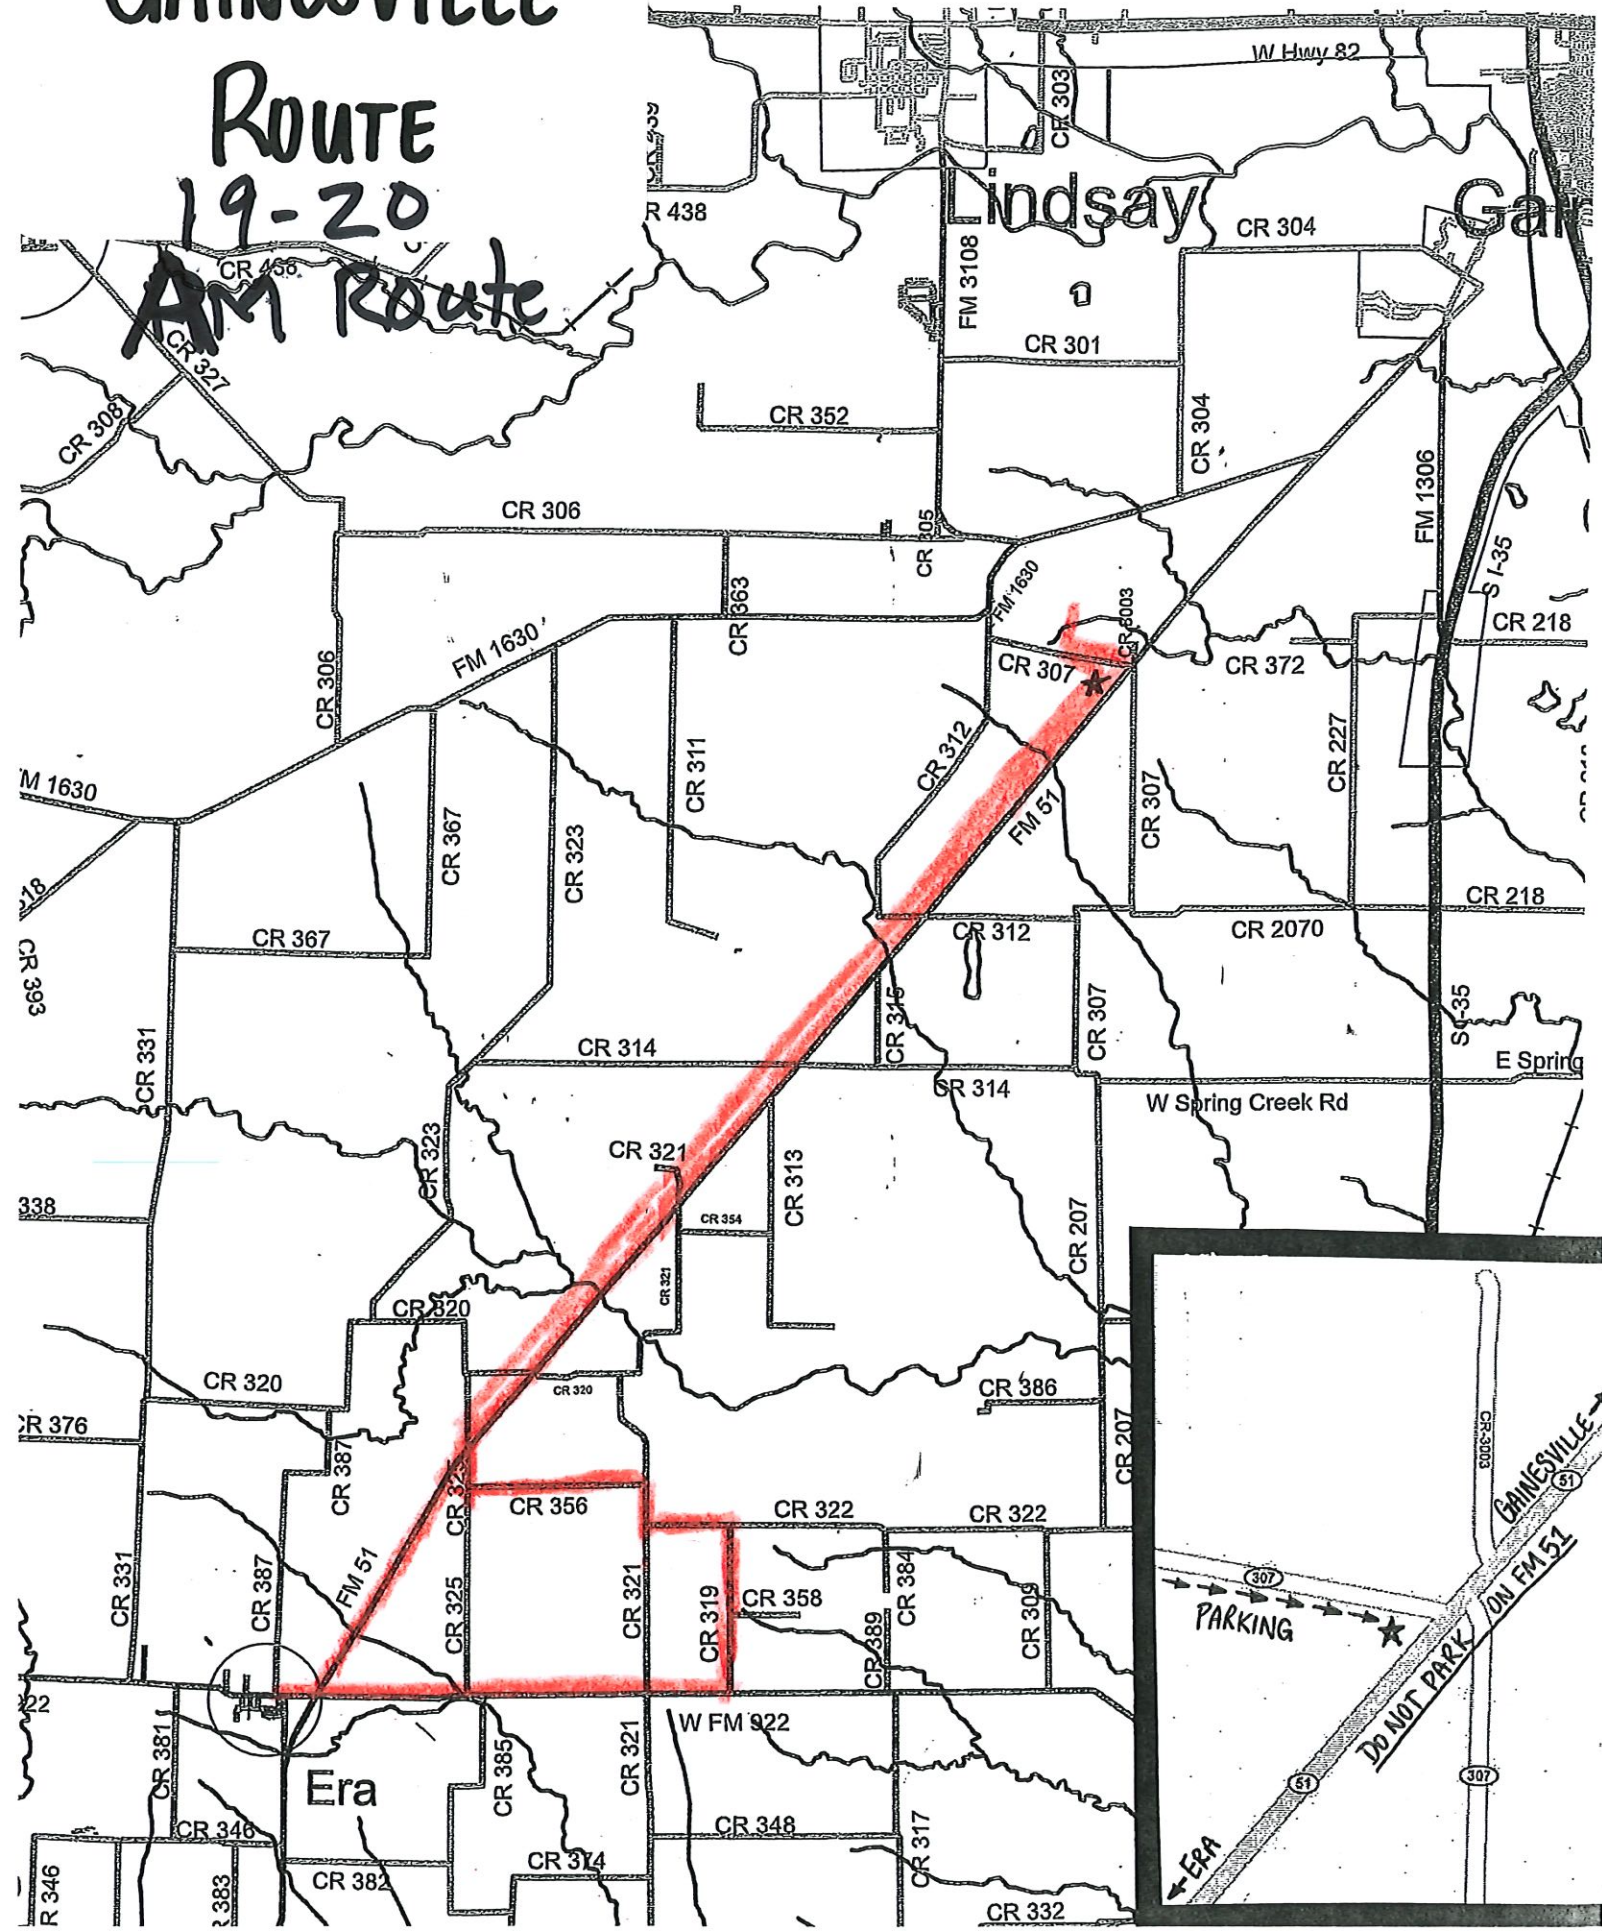

GAINESVILLE

ROUTE

19-20

AM Route

GAINESVILLE

ROUTE
19-20
AM Route

GREGORY ROUTE

19-20 AM Route

GREGORY ROUTE 19-20 PM Route

ROSTON ROUTE

19-20 AM Route

ROSTON ROUTE

19-20
PM Route

LINDSAY ROUTE

19-20
AM & PM

LEO ROUTE

19-20

AM & PM