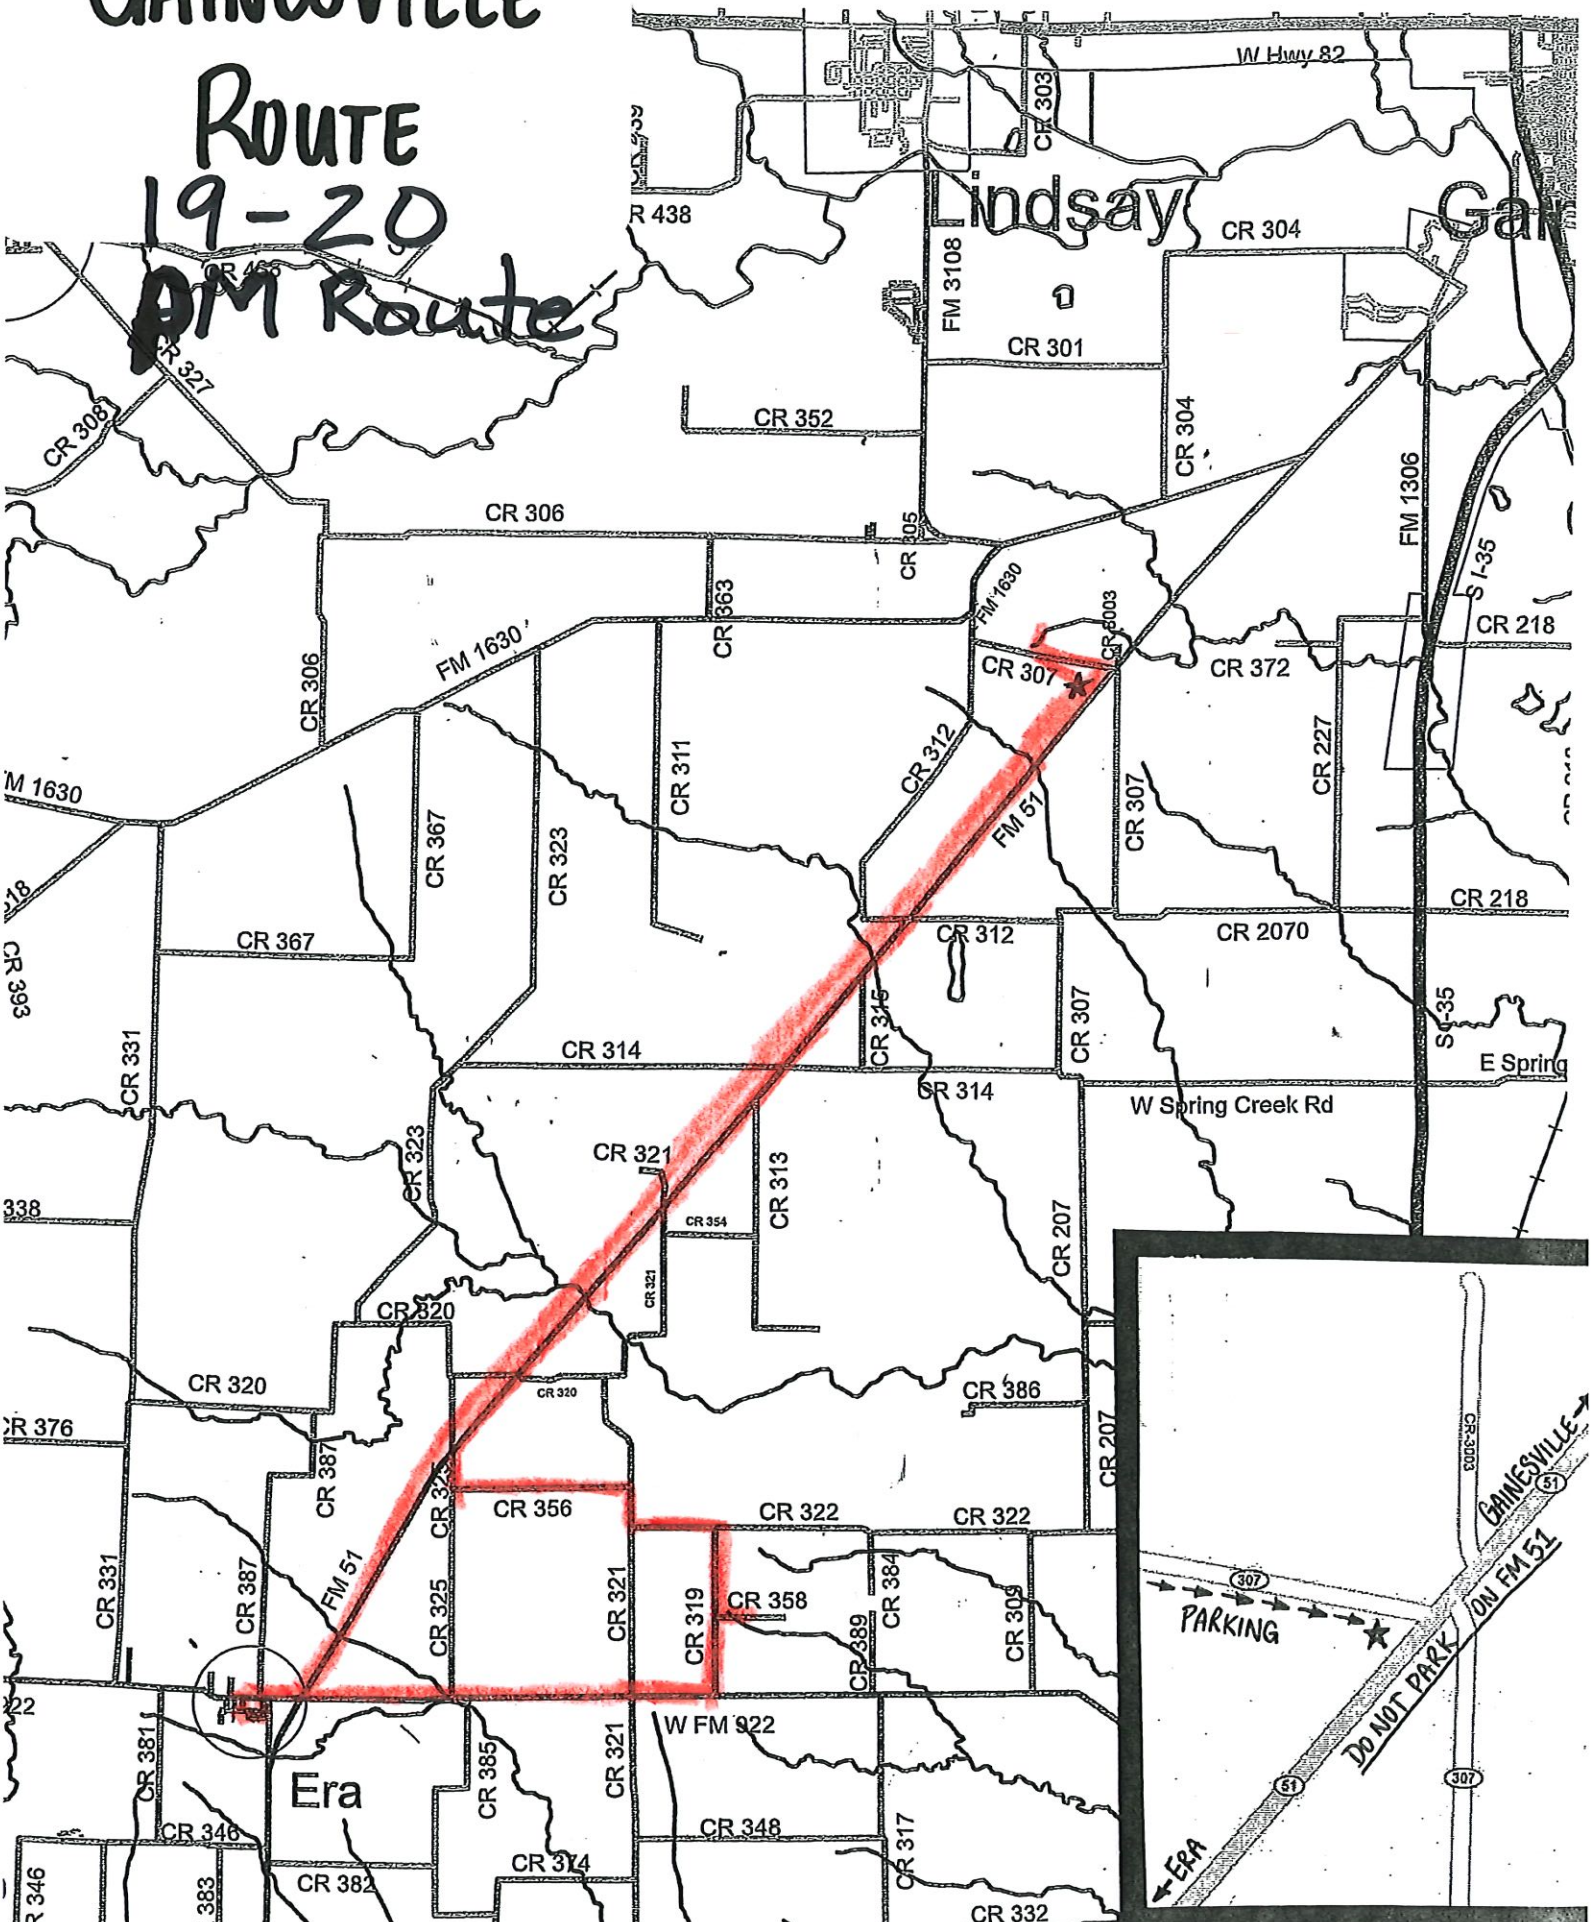

GAINESVILLE

ROUTE

19-20

AM Route

GAINESVILLE

ROUTE
19-20
AM Route

GREGORY ROUTE

19-20 AM Route

GREGORY ROUTE 19-20 PM Route

ROSTON ROUTE

19-20 AM Route

ROSTON ROUTE

19-20
PM Route

LINDSAY ROUTE

19-20
AM & PM

LEO ROUTE

19-20

AM & PM