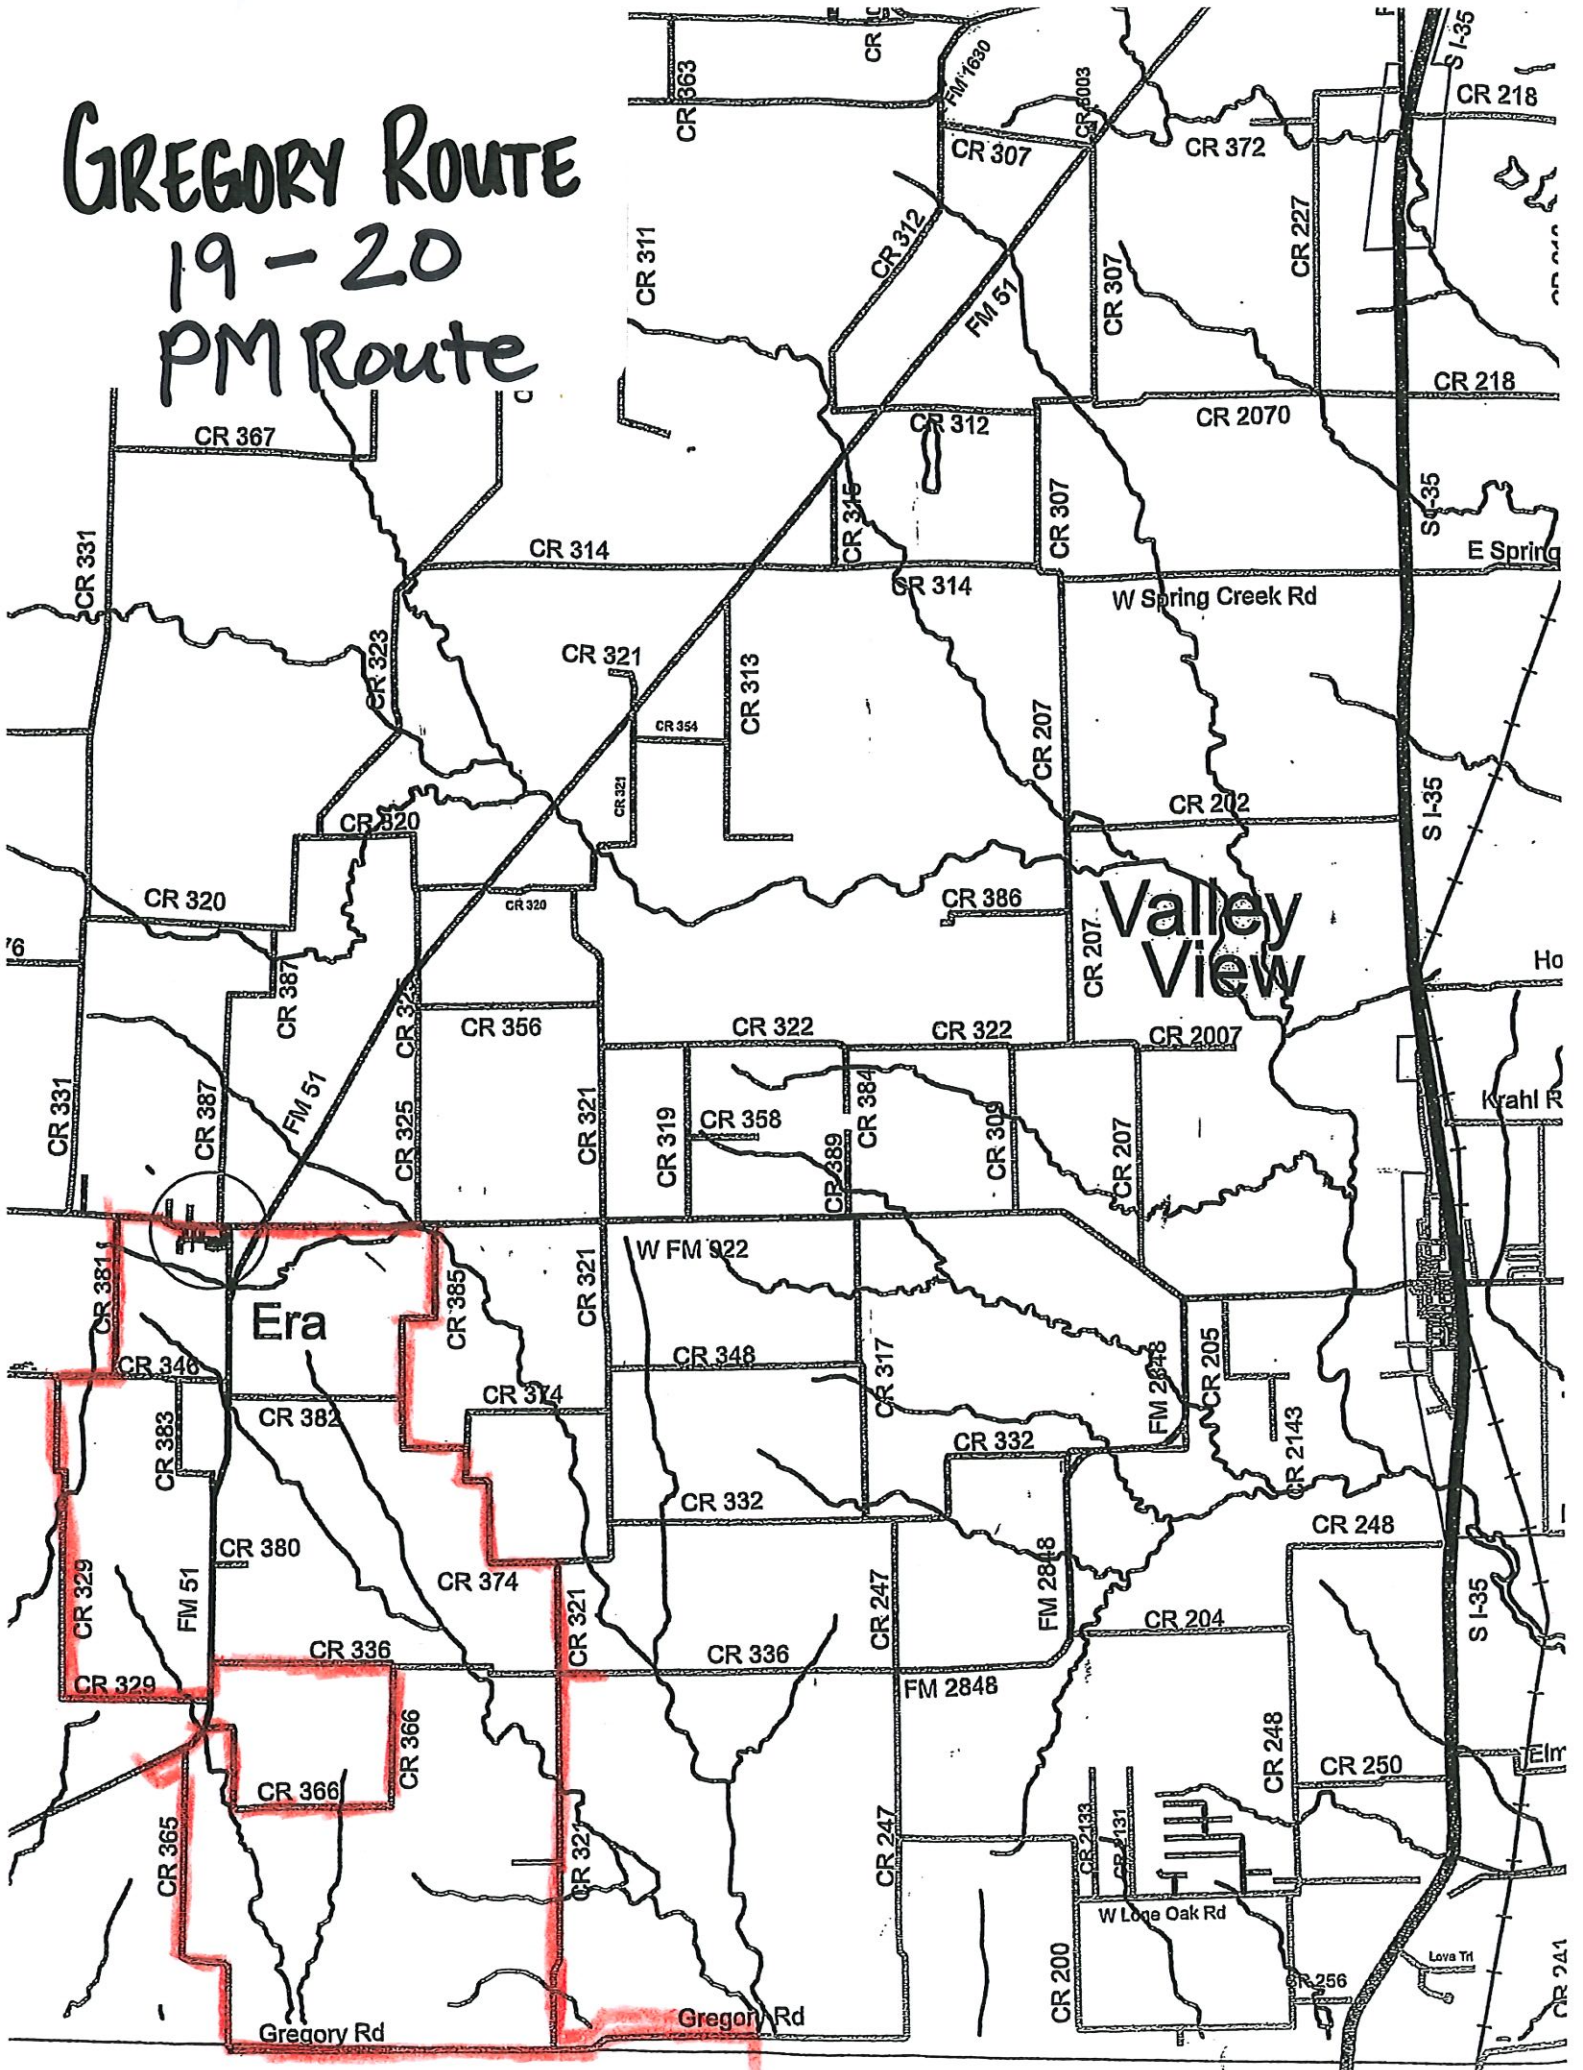

GAINESVILLE

ROUTE

19-20

AM Route

GAINESVILLE

ROUTE
19-20
AM Route

GREGORY ROUTE

19-20 AM Route

GREGORY ROUTE 19-20 PM Route

ROSTON ROUTE

19-20 AM Route

ROSTON ROUTE

19-20
PM Route

LINDSAY ROUTE

19-20
AM & PM

LEO ROUTE

19-20

AM & PM