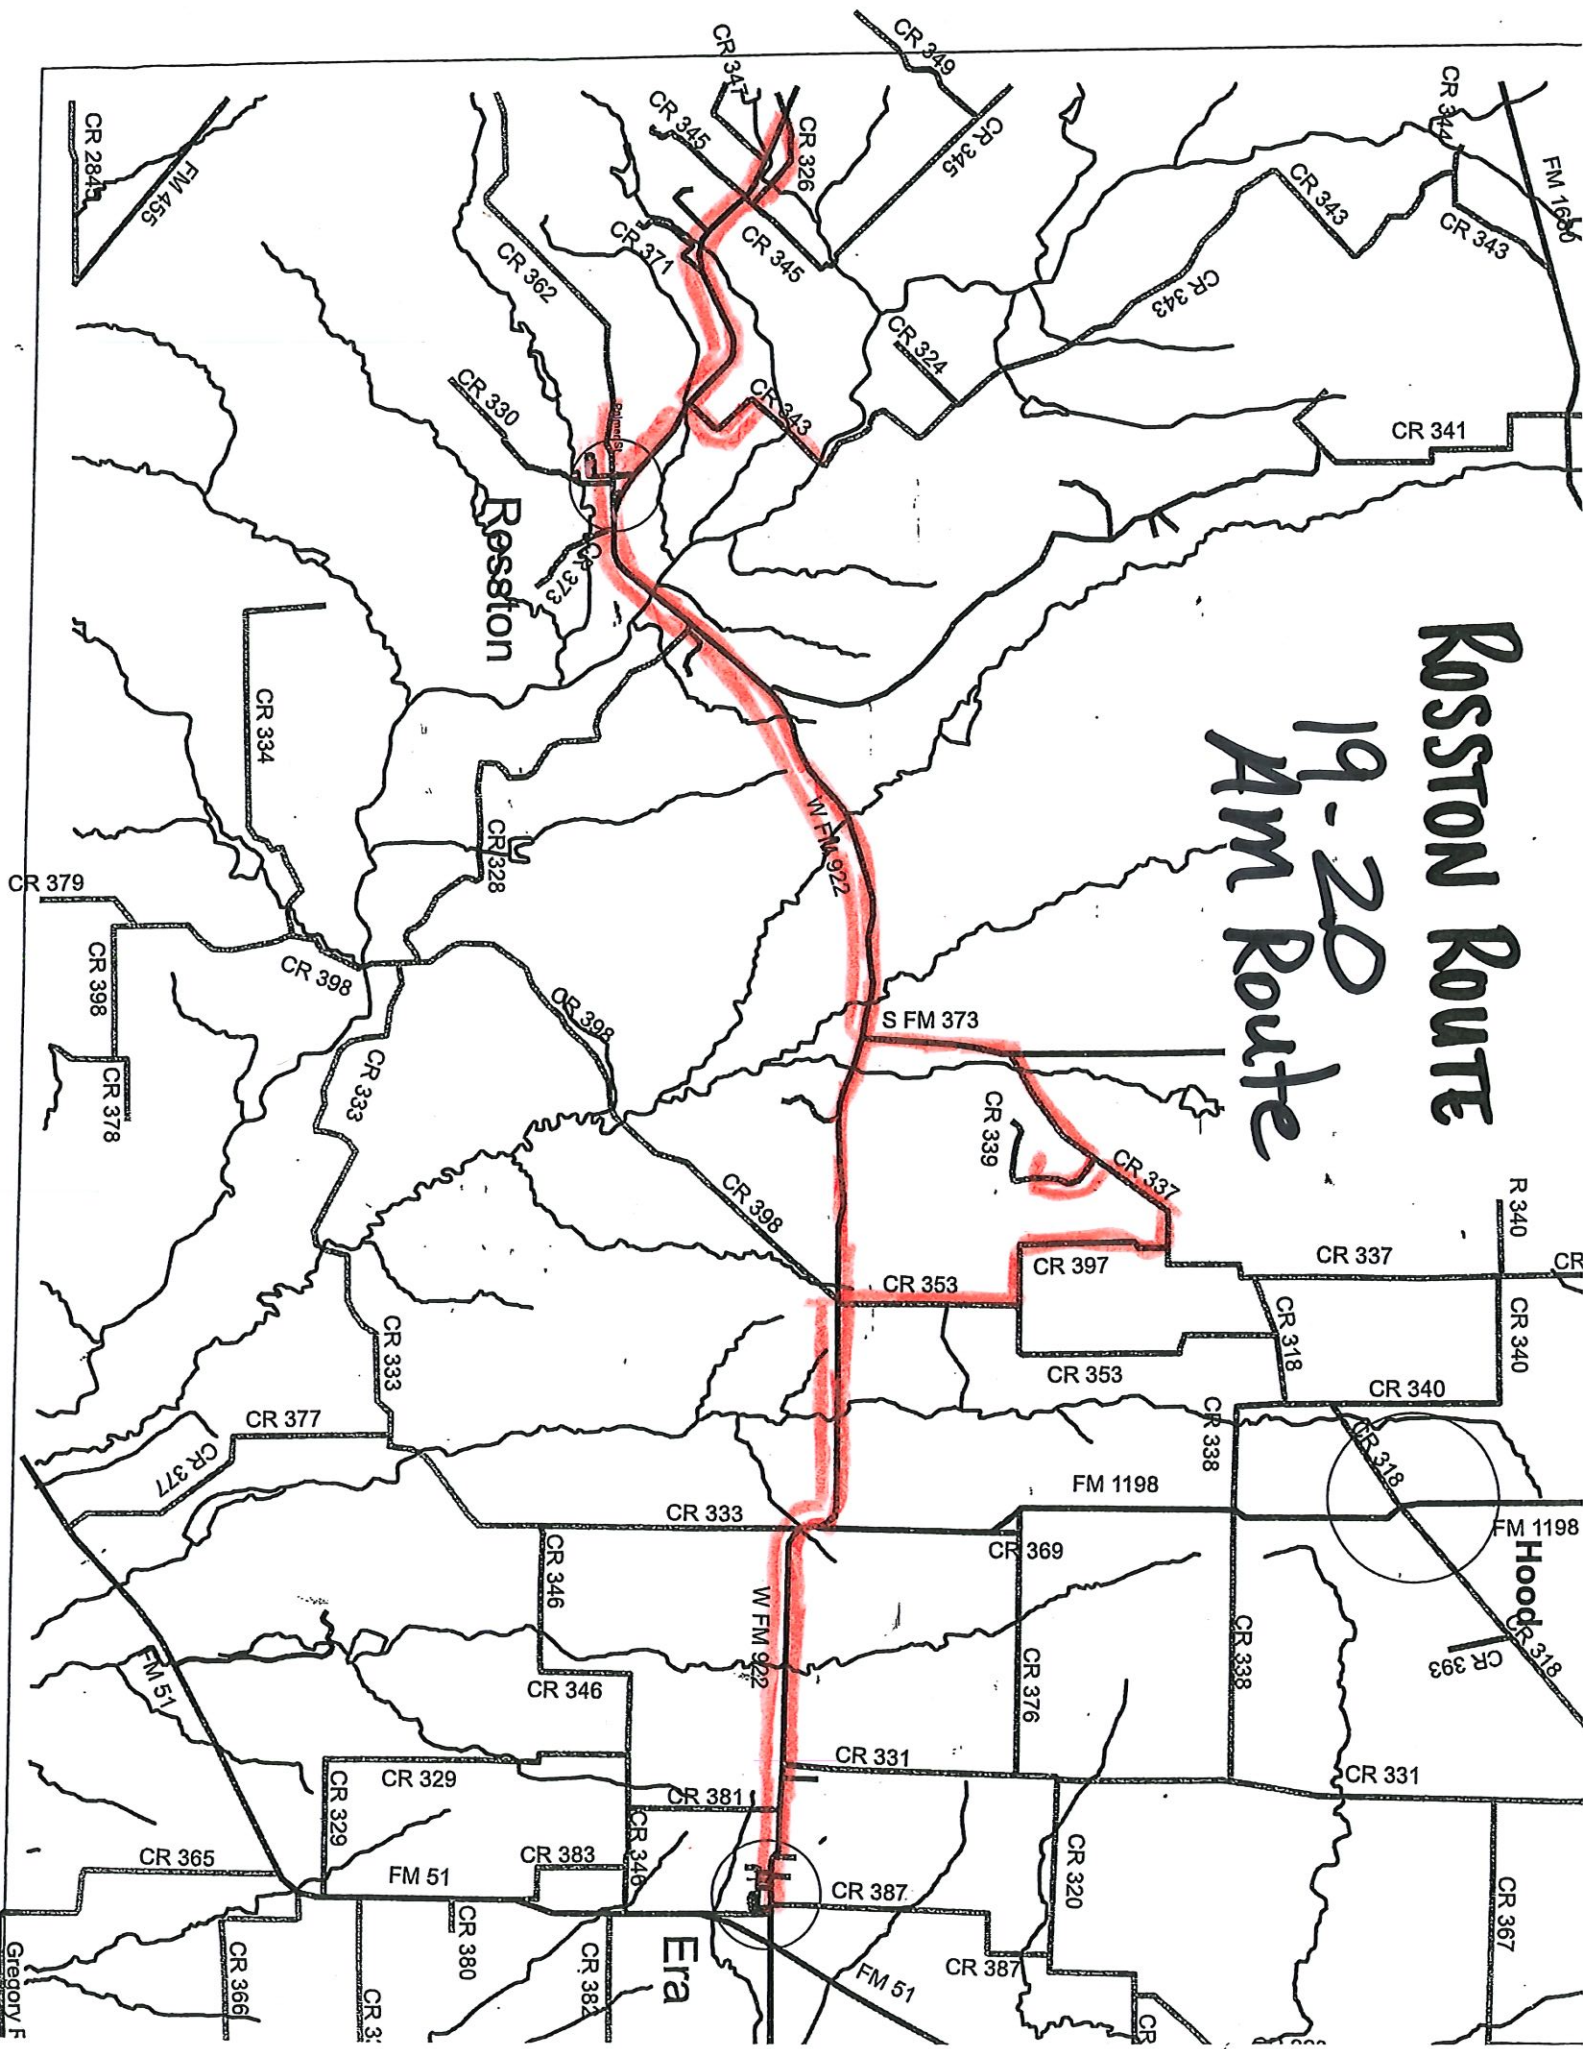

GAINESVILLE

ROUTE

19-20

AM Route

GAINESVILLE

ROUTE
19-20
AM Route

GREGORY ROUTE

19-20 AM Route

GREGORY ROUTE 19-20 PM Route

ROSTON ROUTE

19-20 AM Route

ROSTON ROUTE

19-20
PM Route

LINDSAY ROUTE

19-20
AM & PM

LEO ROUTE

19-20

AM & PM