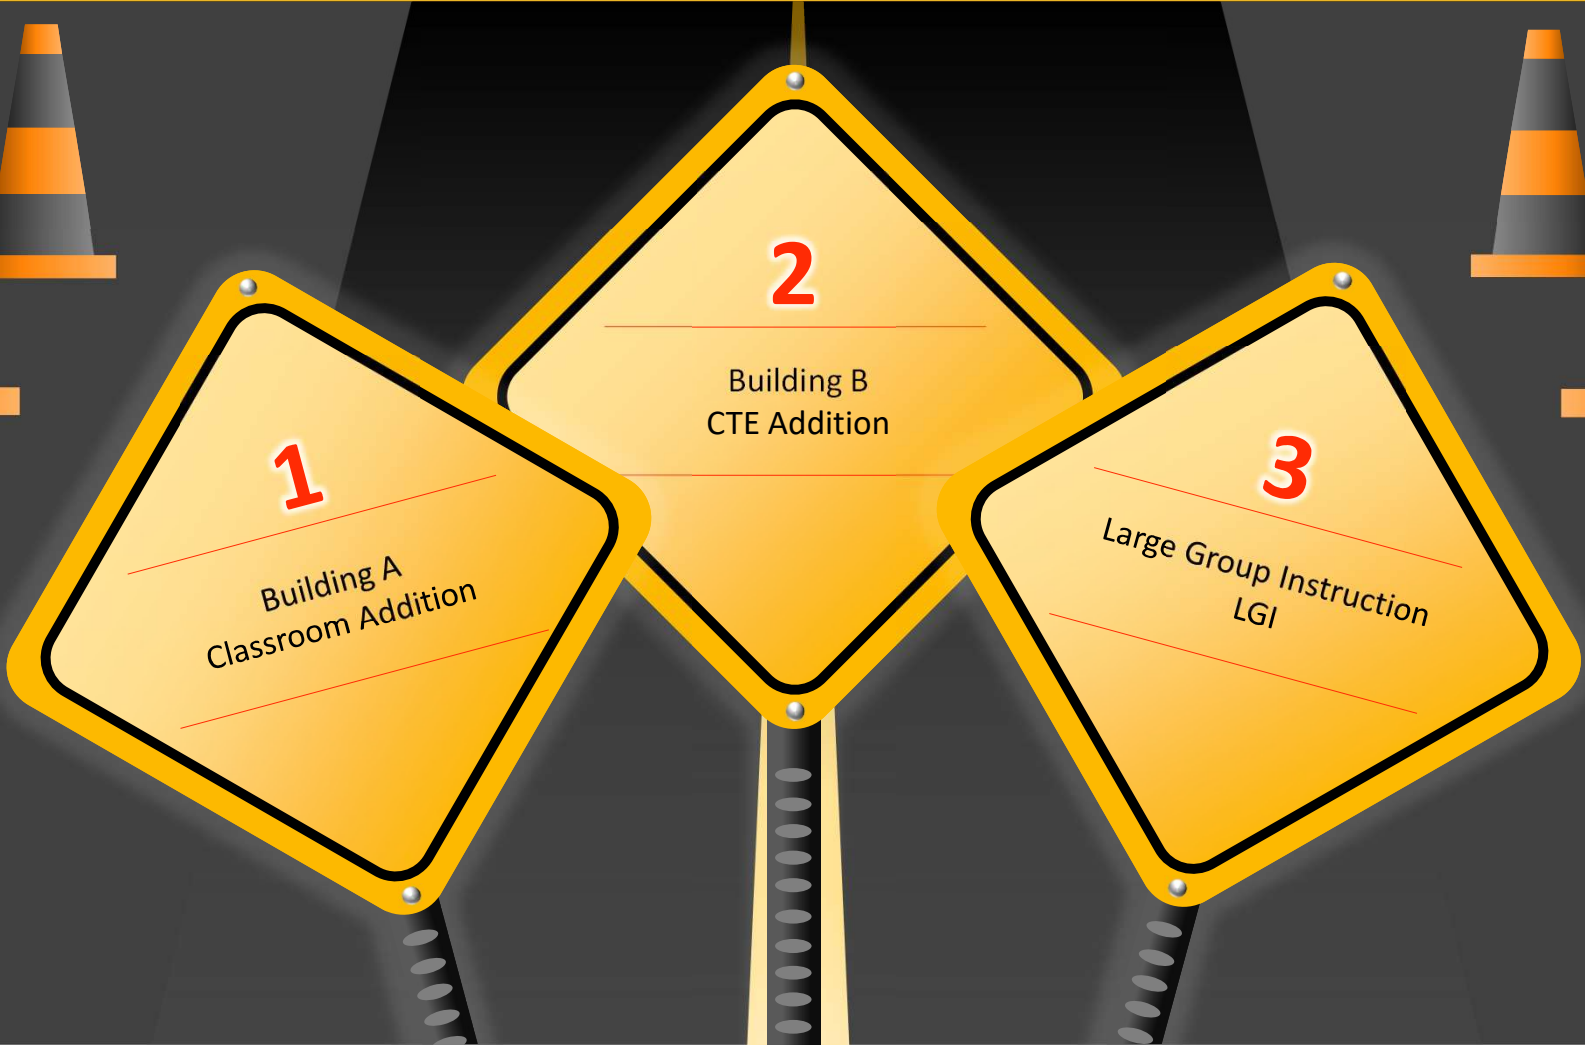

CONSTRUCTION UPDATE

January 21, 2025

1

Crosby High School Addition

2

Cougar Stadium Turf/Track

Crosby High School Addition – Building A - Classrooms

Crosby High School Addition – Building A - Classrooms

Crosby High School Addition – Building B - CTE

5

PHASE 1

- Turf replacement - **Complete**
- Track repair - **Complete**
- Installation of concrete apron - **Complete**

PHASE 2

- Install base mat over rebuilt track areas - **Complete**
- Resurface runways - **Complete**
- Stripe track - **Complete**

Cougar Stadium Turf/Track