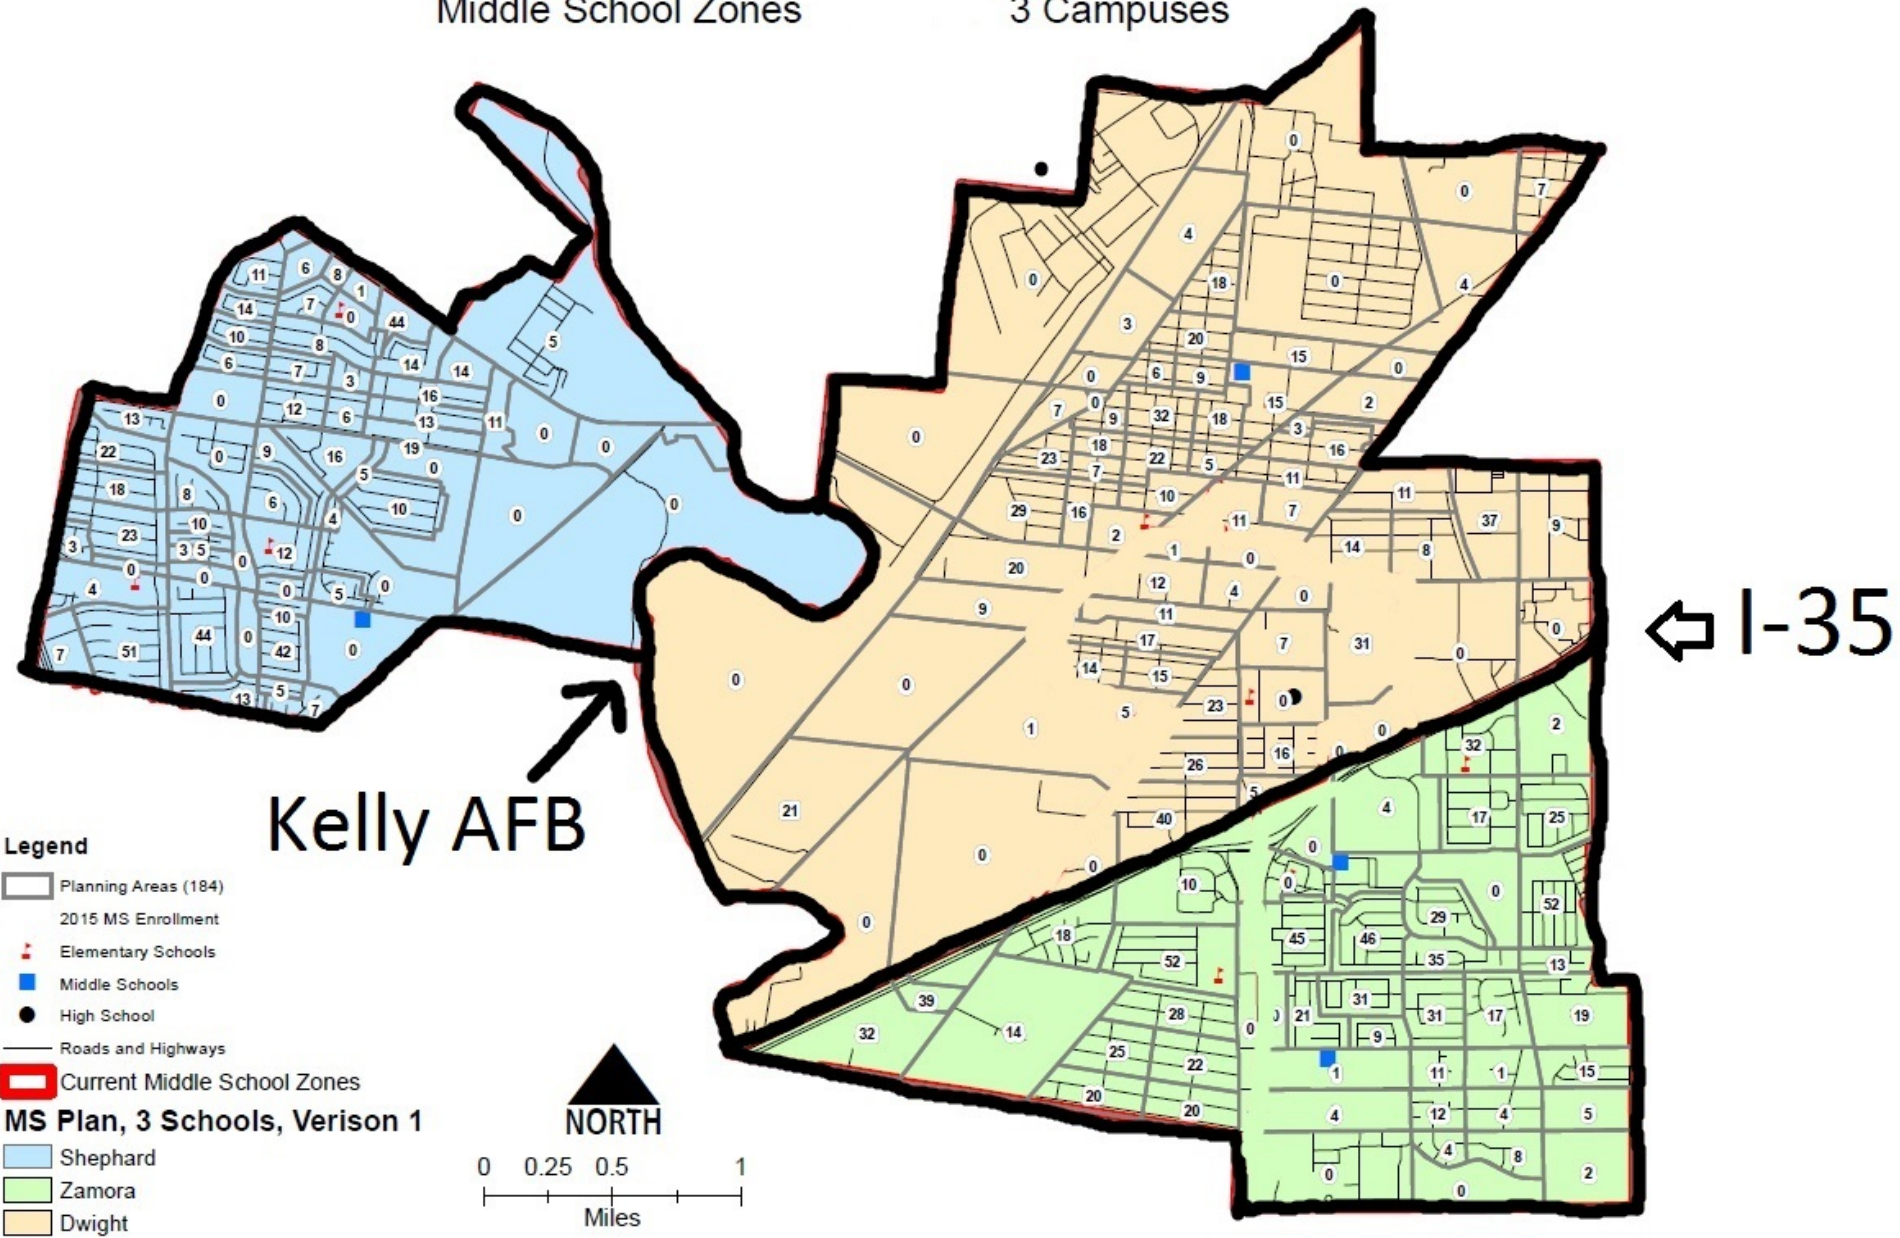

CAMPUS ATTENDANCE ZONES 2017 - 2018

May 10, 2017

THINGS TO CONSIDER

- Bilingual clusters
- Athens consolidation
- Kazen consolidation

REVIEW BILINGUAL CLUSTERS

- Price Elementary
 - Price, Carrillo, and Athens current attendance zones
- Benavidez Elementary
 - Benavidez, Palo Alto, and Kindred attendance zones
- Five Palms Elementary
 - Five Palms, Armstrong, and Madla attendance zones
- Hutchins Elementary
 - Stand alone

**REVIEW PROPOSED
ELEMENTARY ATTENDANCE
ZONES**

Current Elementary Zones

New Elementary Zones

- Legend**
- Elementary Schools
 - Middle Schools
 - High School
 - Streams
 - Railroads
 - Roads and Highways
 - Ponds and Lakes
- Elementary Zones**
- Armstrong
 - Athens
 - Benavidez
 - Carrillo
 - Five Palms
 - Hutchins
 - Kindred
 - Madia
 - Palo Alto
 - Price

NEW LAREDO HIGHWAY

RECAP: PROPOSED ELEMENTARY ATTENDANCE ZONES

- Carrillo Elementary
 - Merge Carrillo and Athens attendance zones
 - Students west of New Laredo Highway only
- Price Elementary
 - Current attendance zone plus students east of New Laredo Highway on Peabody, Lovett, W Gerald, Southcross and Fay
- Exemption: siblings are allowed to attend same campus
- Hunters Glenn Apartment students from Benavidez to Palo Alto
- Kindred Elementary
 - Current attendance zone plus students east of New Laredo Highway, south of La Violeta and west of Somerset plus students from BOA
- All other boundaries remain the same

**REVIEW PROPOSED
MIDDLE SCHOOL ATTENDANCE
ZONES**

Current Middle School Zones

Middle School Zones

3 Campuses

RECAP: PROPOSED MIDDLE SCHOOL ATTENDANCE ZONES

- Dwight Middle School
 - All students west (north) of I-35
- Zamora Middle School
 - All students east (south) of I-35
- Shepard Middle School
 - Stays the same
 - Kelly AFB as the divide