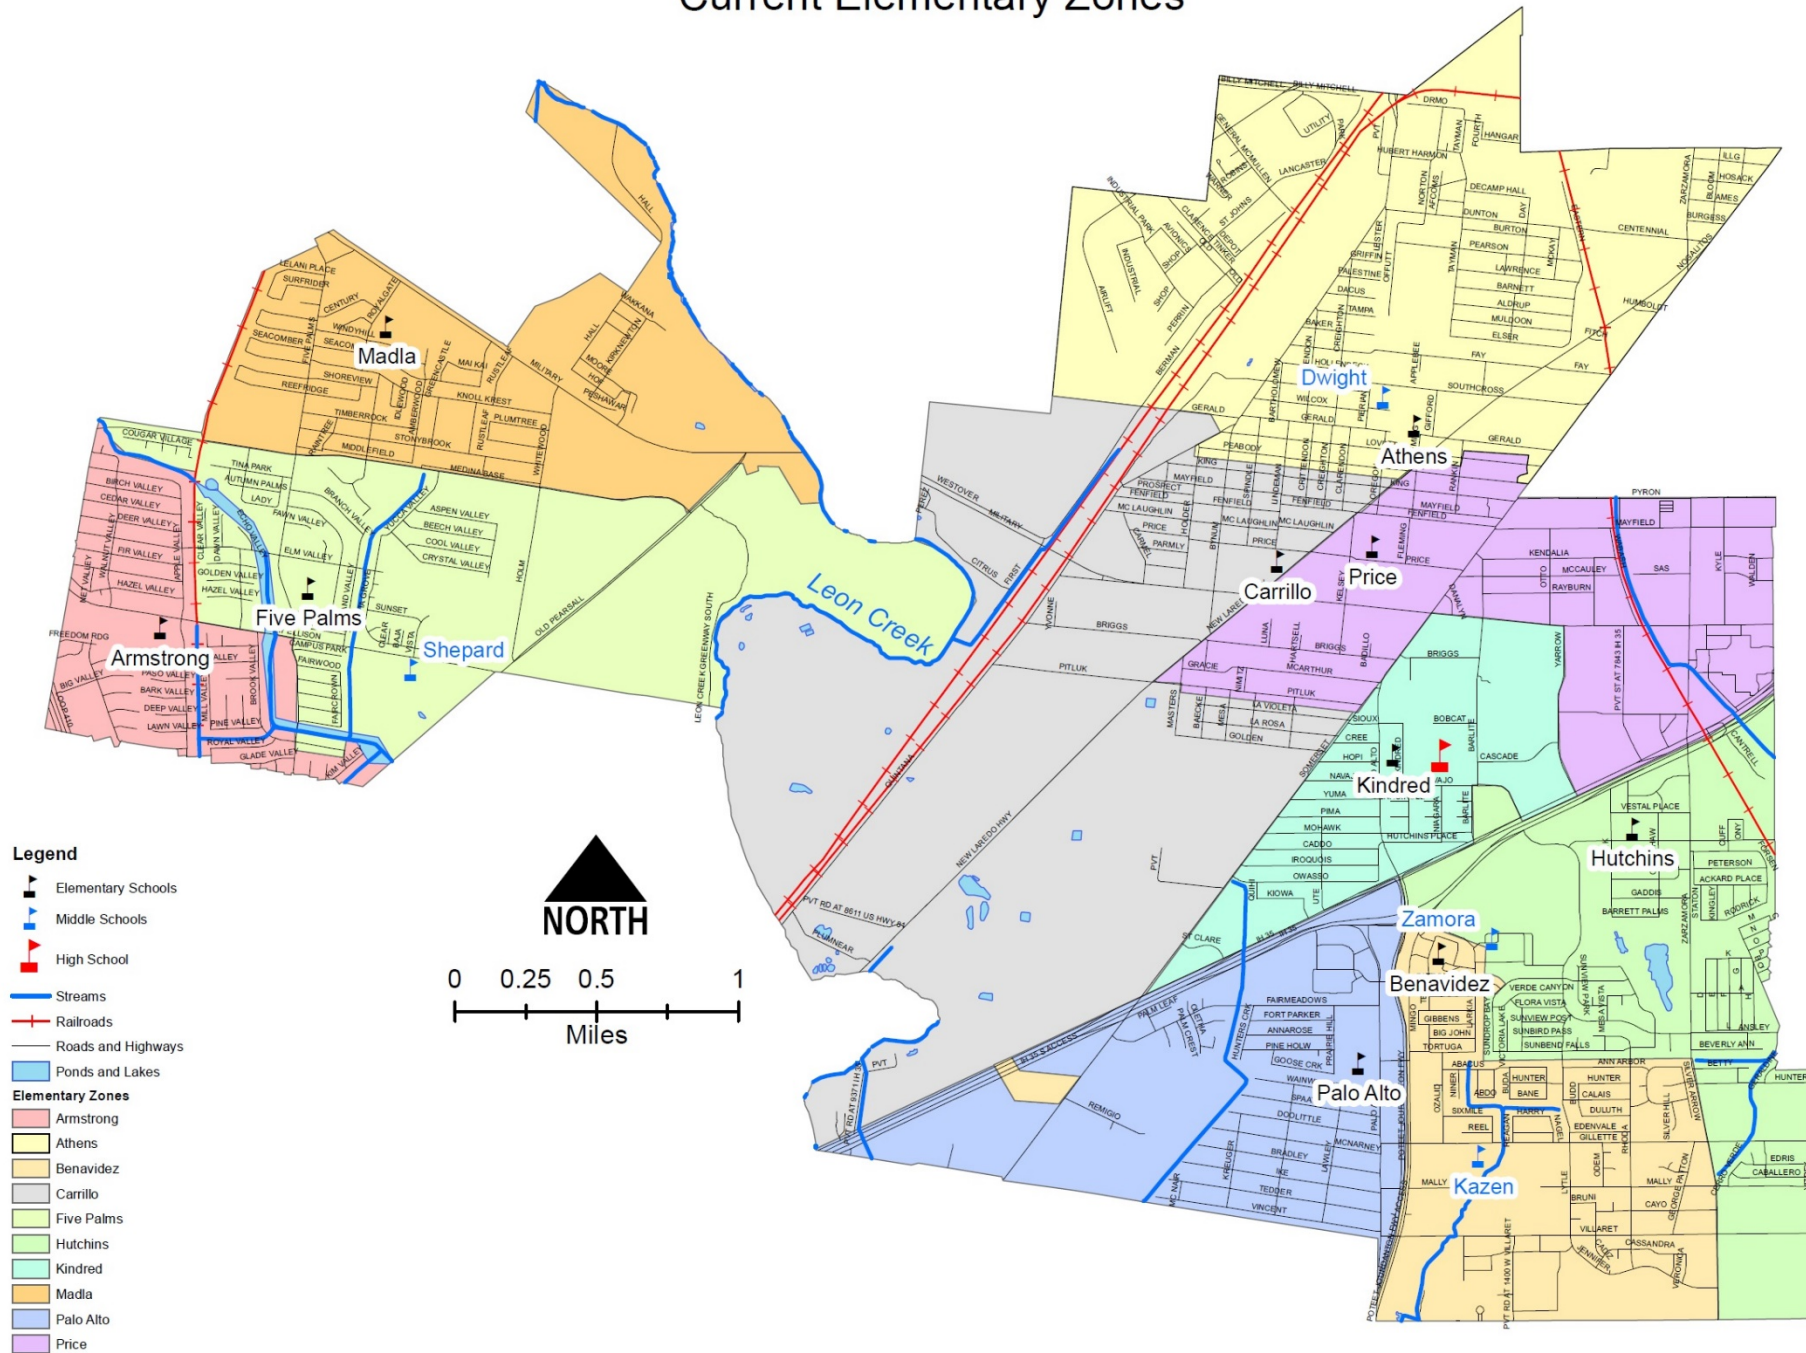

CAMPUS ATTENDANCE ZONES 2017 - 2018

May 10, 2017

THINGS TO CONSIDER

- Bilingual clusters
- Athens consolidation
- Kazen consolidation

REVIEW BILINGUAL CLUSTERS

- Price Elementary
 - Price, Carrillo, and Athens current attendance zones
- Benavidez Elementary
 - Benavidez, Palo Alto, and Kindred attendance zones
- Five Palms Elementary
 - Five Palms, Armstrong, and Madla attendance zones
- Hutchins Elementary
 - Stand alone

**REVIEW PROPOSED
ELEMENTARY ATTENDANCE
ZONES**

Current Elementary Zones

New Elementary Zones

- Legend**
- Elementary Schools
 - Middle Schools
 - High School
 - Streams
 - Railroads
 - Roads and Highways
 - Ponds and Lakes
- Elementary Zones**
- Armstrong
 - Athens
 - Benavidez
 - Carrillo
 - Five Palms
 - Hutchins
 - Kindred
 - Madia
 - Palo Alto
 - Price

NEW LAREDO HIGHWAY

RECAP: PROPOSED ELEMENTARY ATTENDANCE ZONES

- Carrillo Elementary
 - Merge Carrillo and Athens attendance zones
 - Students west of New Laredo Highway only
- Price Elementary
 - Current attendance zone plus students east of New Laredo Highway on Peabody, Lovett, W Gerald, Southcross and Fay
- Exemption: siblings are allowed to attend same campus
- Hunters Glenn Apartment students from Benavidez to Palo Alto
- Kindred Elementary
 - Current attendance zone plus students east of New Laredo Highway, south of La Violeta and west of Somerset plus students from BOA
- All other boundaries remain the same

**REVIEW PROPOSED
MIDDLE SCHOOL ATTENDANCE
ZONES**

Current Middle School Zones

Middle School Zones

3 Campuses

RECAP: PROPOSED MIDDLE SCHOOL ATTENDANCE ZONES

- Dwight Middle School
 - All students west (north) of I-35
- Zamora Middle School
 - All students east (south) of I-35
- Shepard Middle School
 - Stays the same
 - Kelly AFB as the divide