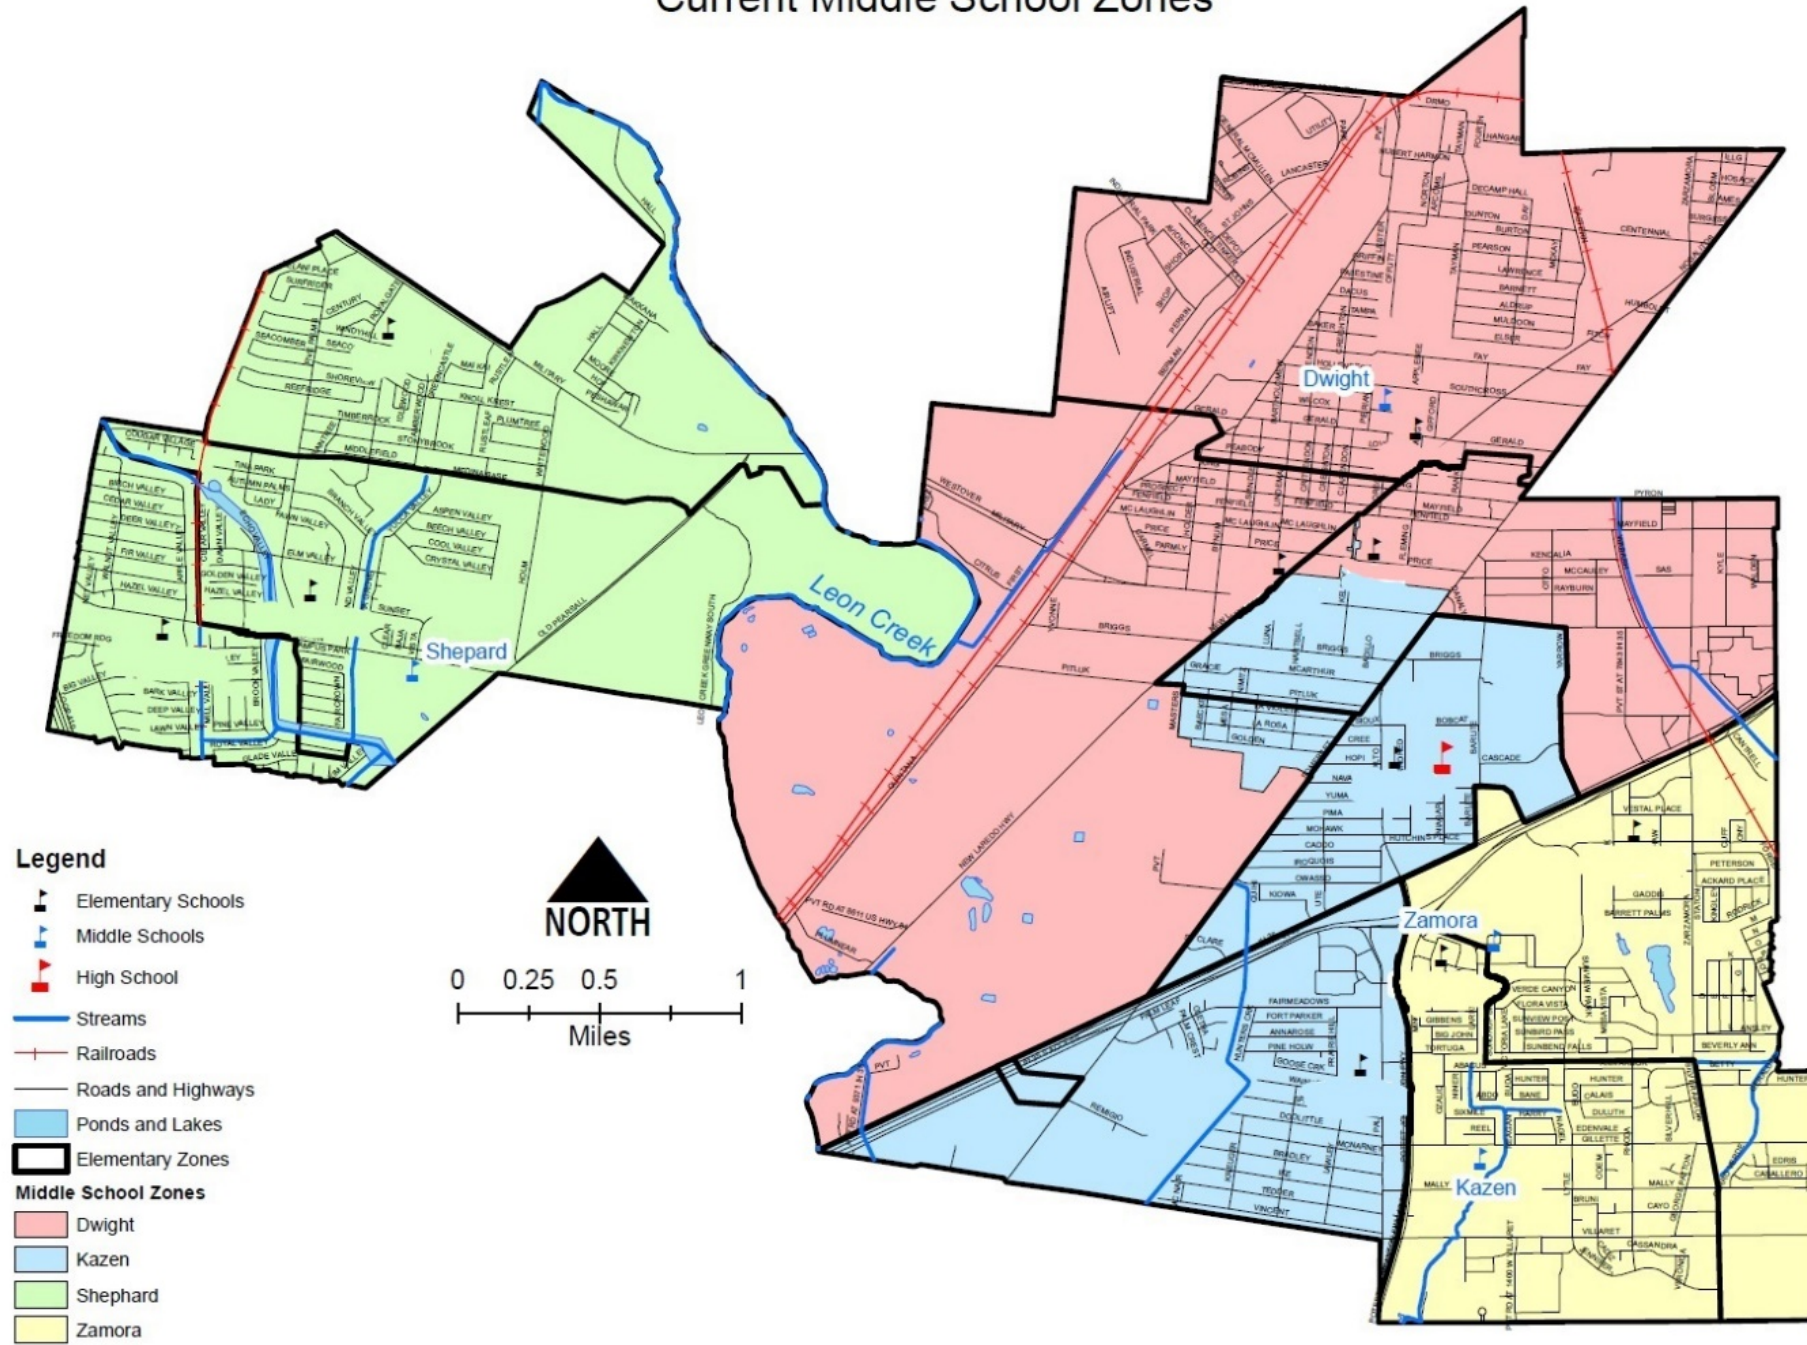

CAMPUS ATTENDANCE ZONES 2017 - 2018

May 10, 2017

THINGS TO CONSIDER

- Bilingual clusters
- Athens consolidation
- Kazen consolidation

REVIEW BILINGUAL CLUSTERS

- Price Elementary
 - Price, Carrillo, and Athens current attendance zones
- Benavidez Elementary
 - Benavidez, Palo Alto, and Kindred attendance zones
- Five Palms Elementary
 - Five Palms, Armstrong, and Madla attendance zones
- Hutchins Elementary
 - Stand alone

**REVIEW PROPOSED
ELEMENTARY ATTENDANCE
ZONES**

Current Elementary Zones

New Elementary Zones

- Legend**
- Elementary Schools
 - Middle Schools
 - High School
 - Streams
 - Railroads
 - Roads and Highways
 - Ponds and Lakes
- Elementary Zones**
- Armstrong
 - Athens
 - Benavidez
 - Carrillo
 - Five Palms
 - Hutchins
 - Kindred
 - Madia
 - Palo Alto
 - Price

NEW LAREDO HIGHWAY

RECAP: PROPOSED ELEMENTARY ATTENDANCE ZONES

- Carrillo Elementary
 - Merge Carrillo and Athens attendance zones
 - Students west of New Laredo Highway only
- Price Elementary
 - Current attendance zone plus students east of New Laredo Highway on Peabody, Lovett, W Gerald, Southcross and Fay
- Exemption: siblings are allowed to attend same campus
- Hunters Glenn Apartment students from Benavidez to Palo Alto
- Kindred Elementary
 - Current attendance zone plus students east of New Laredo Highway, south of La Violeta and west of Somerset plus students from BOA
- All other boundaries remain the same

**REVIEW PROPOSED
MIDDLE SCHOOL ATTENDANCE
ZONES**

Current Middle School Zones

Middle School Zones

3 Campuses

RECAP: PROPOSED MIDDLE SCHOOL ATTENDANCE ZONES

- Dwight Middle School
 - All students west (north) of I-35
- Zamora Middle School
 - All students east (south) of I-35
- Shepard Middle School
 - Stays the same
 - Kelly AFB as the divide