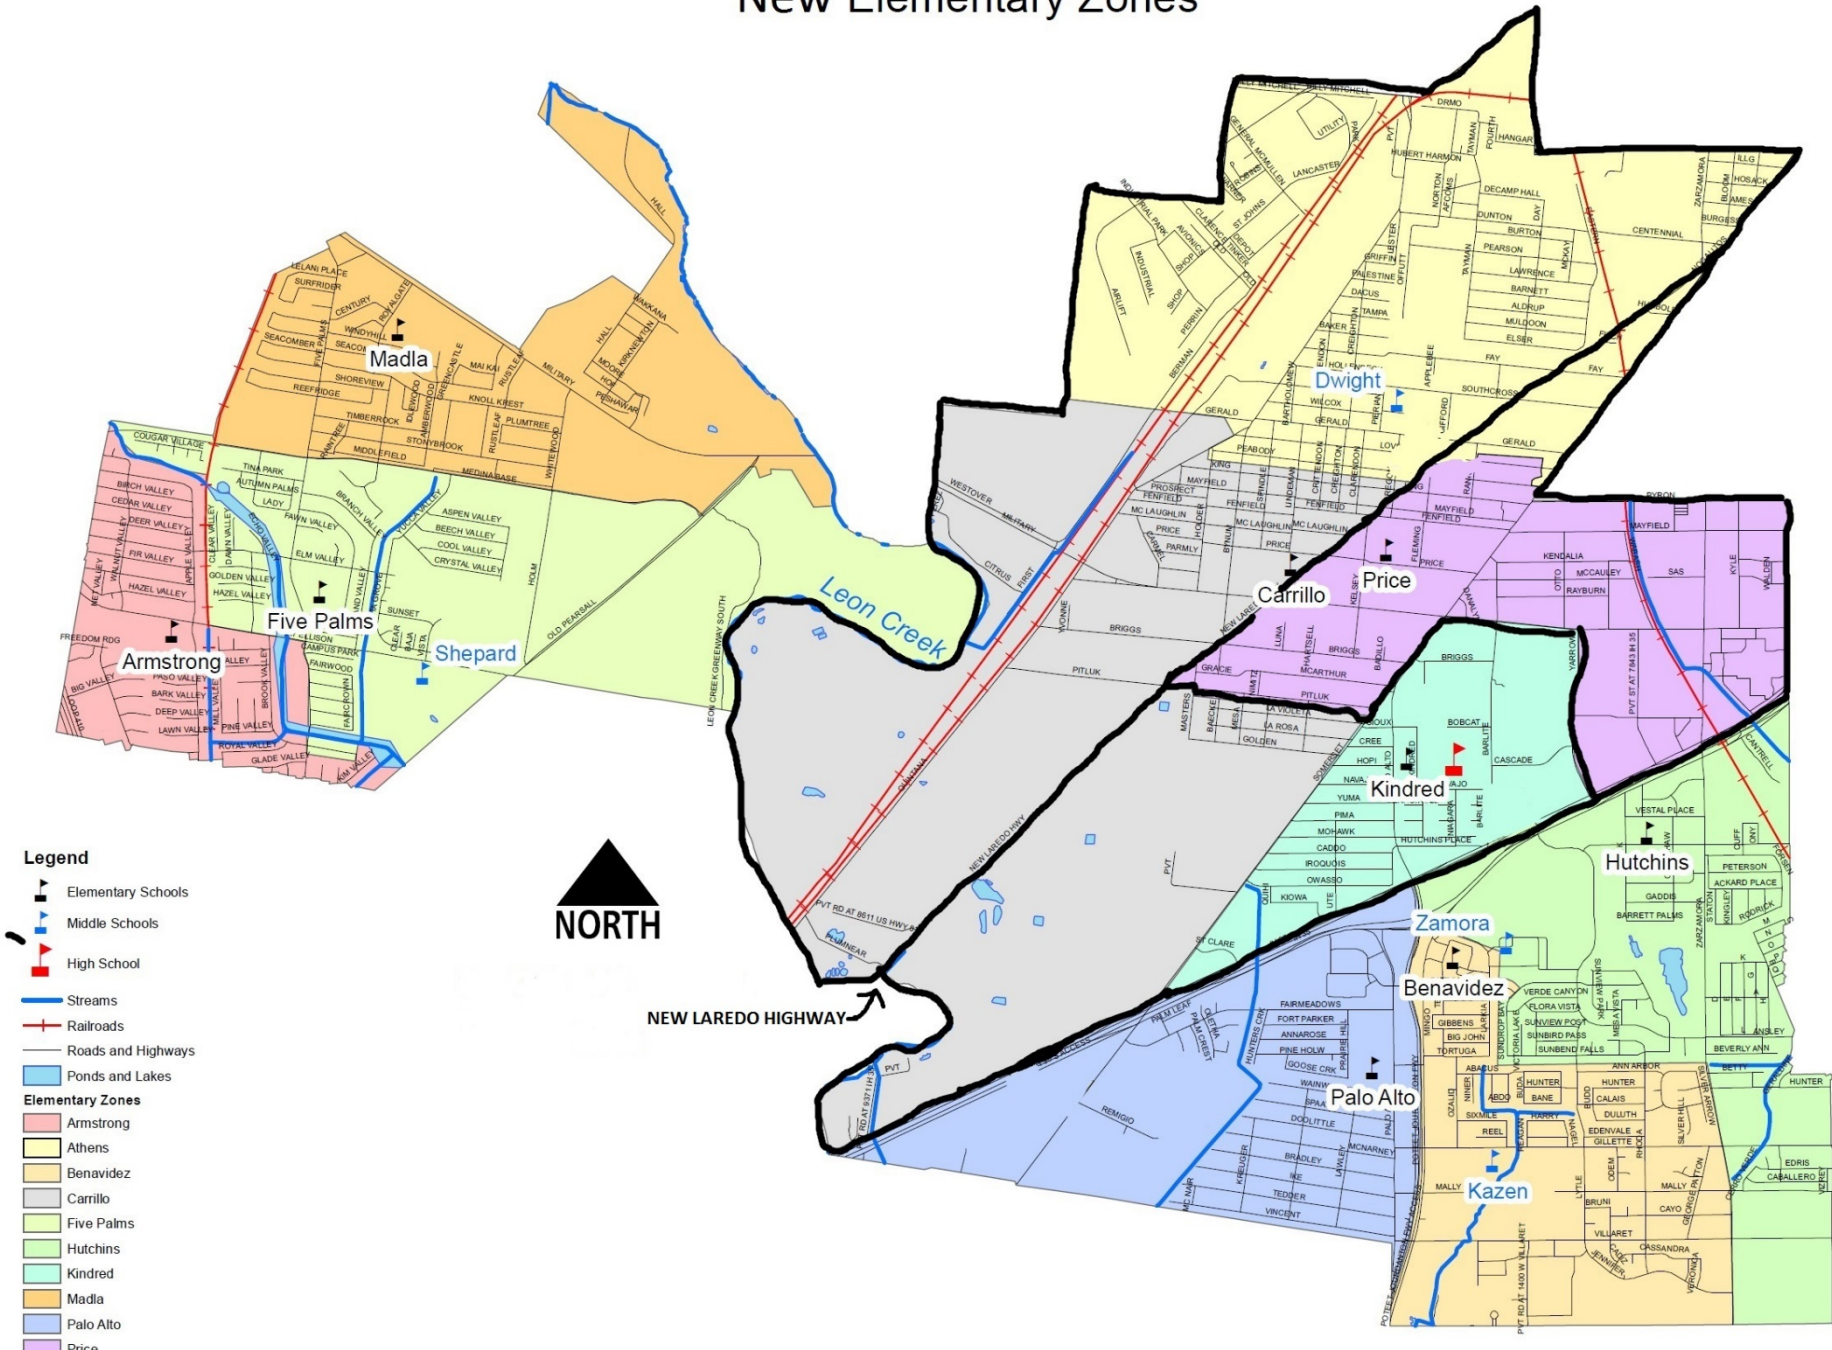

CAMPUS ATTENDANCE ZONES 2017 - 2018

May 10, 2017

THINGS TO CONSIDER

- Bilingual clusters
- Athens consolidation
- Kazen consolidation

REVIEW BILINGUAL CLUSTERS

- Price Elementary
 - Price, Carrillo, and Athens current attendance zones
- Benavidez Elementary
 - Benavidez, Palo Alto, and Kindred attendance zones
- Five Palms Elementary
 - Five Palms, Armstrong, and Madla attendance zones
- Hutchins Elementary
 - Stand alone

**REVIEW PROPOSED
ELEMENTARY ATTENDANCE
ZONES**

Current Elementary Zones

New Elementary Zones

- Legend**
- Elementary Schools
 - Middle Schools
 - High School
 - Streams
 - Railroads
 - Roads and Highways
 - Ponds and Lakes
- Elementary Zones**
- Armstrong
 - Athens
 - Benavidez
 - Carrillo
 - Five Palms
 - Hutchins
 - Kindred
 - Madia
 - Palo Alto
 - Price

NEW LAREDO HIGHWAY

RECAP: PROPOSED ELEMENTARY ATTENDANCE ZONES

- Carrillo Elementary
 - Merge Carrillo and Athens attendance zones
 - Students west of New Laredo Highway only
- Price Elementary
 - Current attendance zone plus students east of New Laredo Highway on Peabody, Lovett, W Gerald, Southcross and Fay
- Exemption: siblings are allowed to attend same campus
- Hunters Glenn Apartment students from Benavidez to Palo Alto
- Kindred Elementary
 - Current attendance zone plus students east of New Laredo Highway, south of La Violeta and west of Somerset plus students from BOA
- All other boundaries remain the same

**REVIEW PROPOSED
MIDDLE SCHOOL ATTENDANCE
ZONES**

Current Middle School Zones

Middle School Zones

3 Campuses

RECAP: PROPOSED MIDDLE SCHOOL ATTENDANCE ZONES

- Dwight Middle School
 - All students west (north) of I-35
- Zamora Middle School
 - All students east (south) of I-35
- Shepard Middle School
 - Stays the same
 - Kelly AFB as the divide