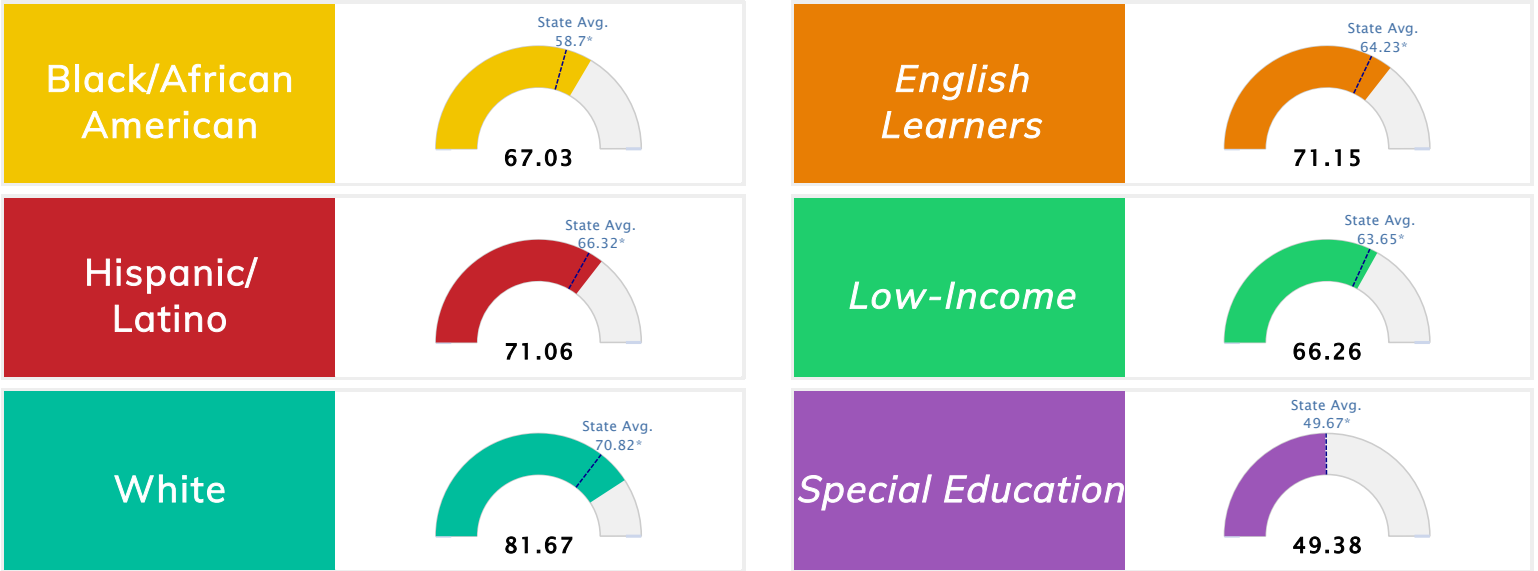

ELA % Tested	Math % Tested		ELA % Tested	Math % Tested
All Students	99.37%	100.00%			
Black / African American	99.51%	100.00%	English Learners	96.55%	100.00%
Hispanic / Latino	97.92%	100.00%	Economically Disadvantaged	99.07%	100.00%
White	100.00%	100.00%	Students with Disabilities	100.00%	100.00%

Prepared by the Arkansas Department of Education: Division of Elementary and Secondary Education