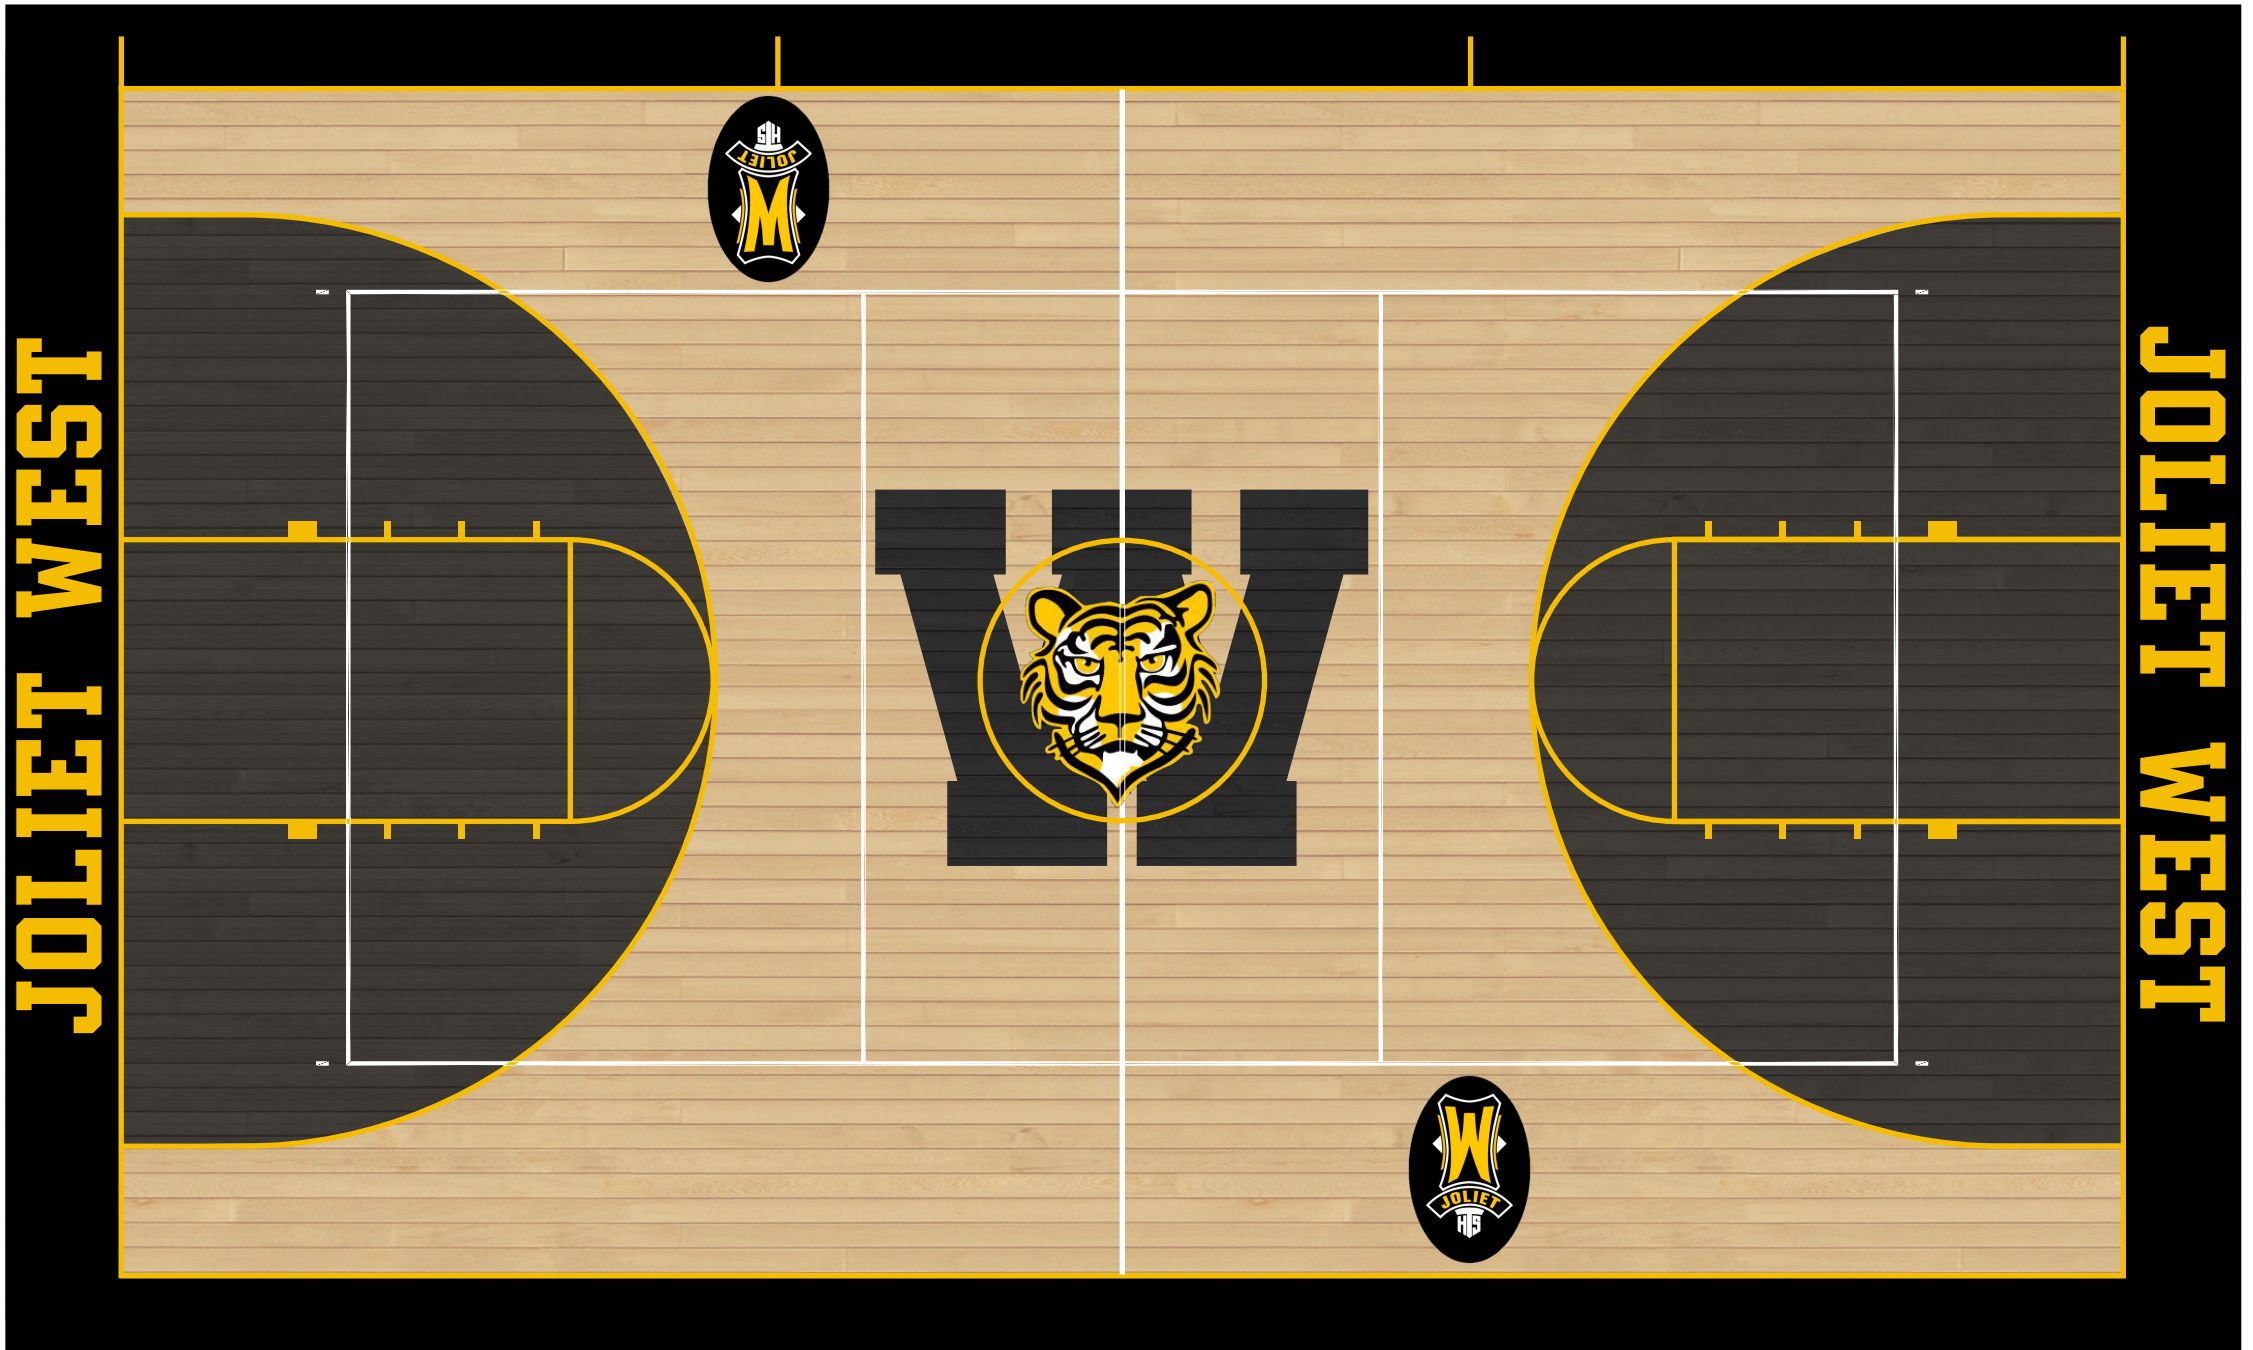

Joliet West High School - Gymnasium Layout 10
COLOR RENDERING IS FOR REFERENCE ONLY - NOT TO SCALE

PROPERTY OF KIEFER USA

UPDATED 3/11/2020

ONCE FINAL GRAPHICS PACKAGE IS SELECTED, KIEFER USA WILL PROVIDE UPDATED PRICING TO REFLECT ANY CHANGES

Joliet West High School - Gymnasium Layout 11

COLOR RENDERING IS FOR REFERENCE ONLY - NOT TO SCALE

PROPERTY OF KIEFER USA

UPDATED 3/11/2020

ONCE FINAL GRAPHICS PACKAGE IS SELECTED, KIEFER USA WILL PROVIDE UPDATED PRICING TO REFLECT ANY CHANGES