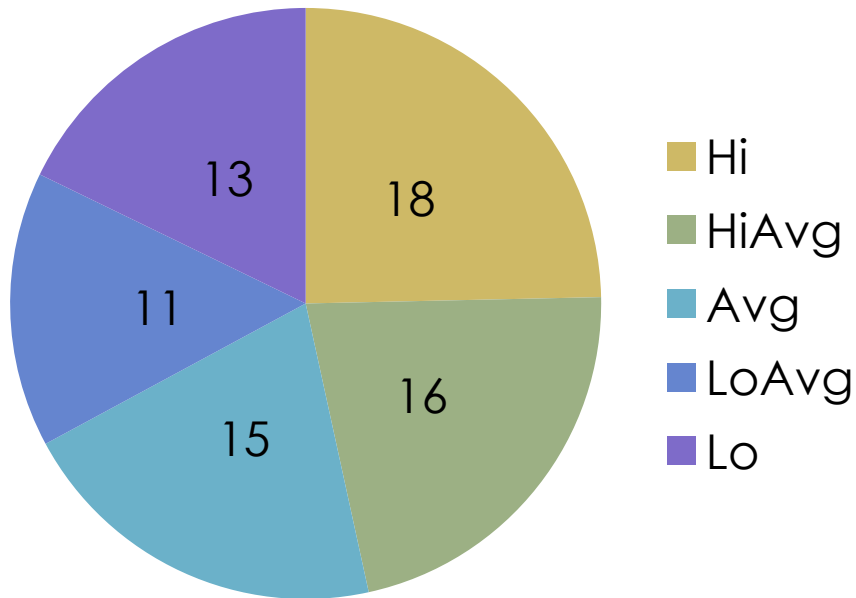

Spring 2016 NWEA DATA RESULTS

Grade 10 Science

Total Number of students tested: 73