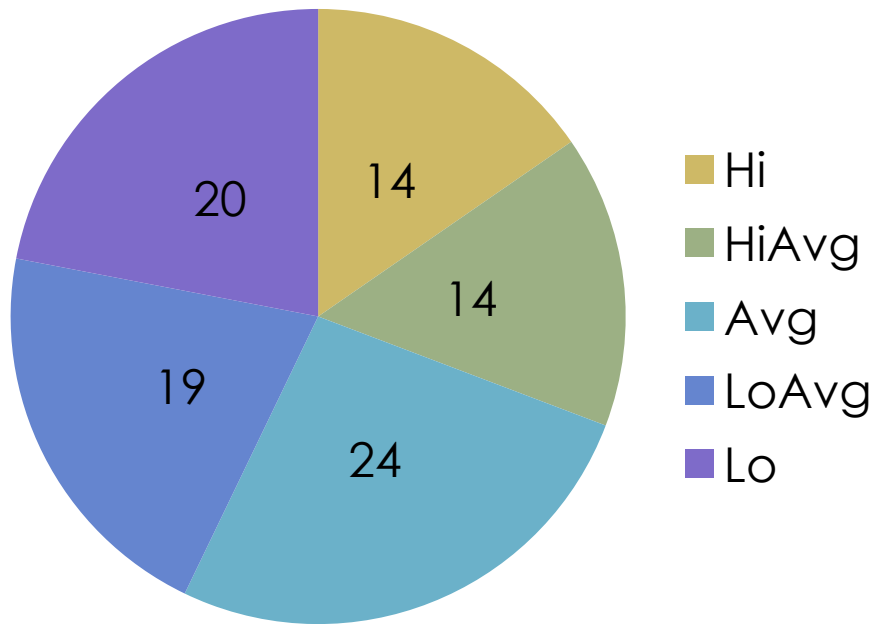

Spring 2016 NWEA DATA RESULTS

Grade 9 Reading

Total Number of students tested: 91