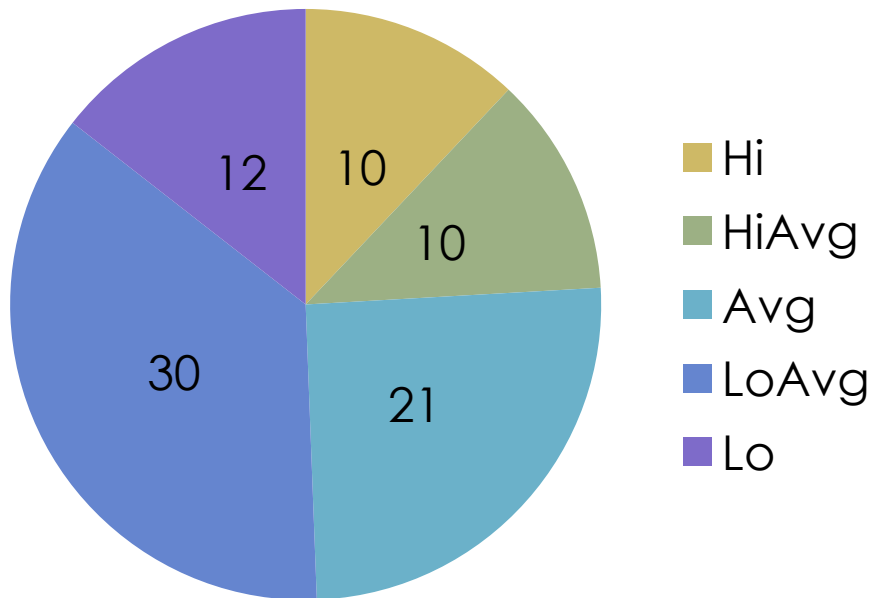

Total Number of students tested: 79

Spring 2016 NWEA DATA RESULTS

Grade 10 Science

Total Number of students tested: 73

Spring 2016 NWEA DATA RESULTS

Grade 11 Mathematics

Total Number of students tested: 83

Spring 2016 NWEA DATA RESULTS