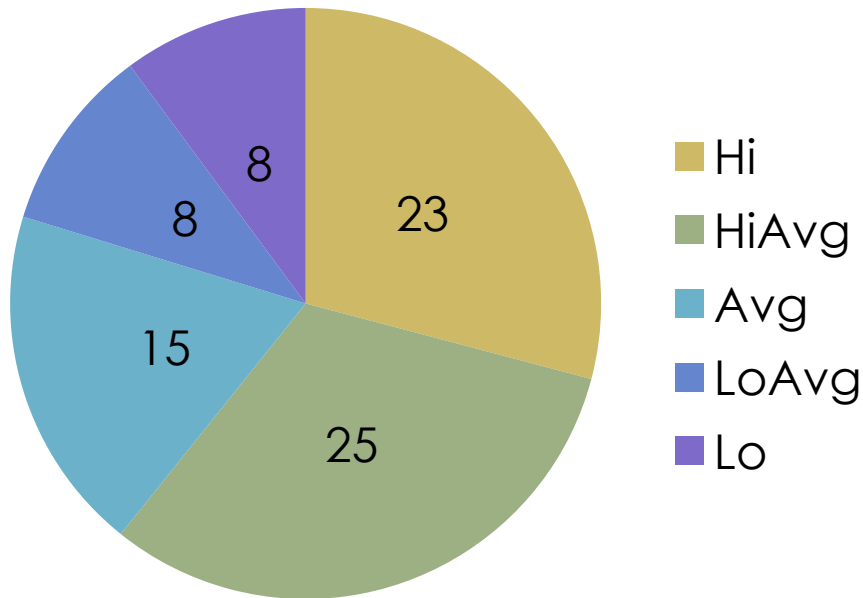

Spring 2016 NWEA DATA RESULTS

Grade 9 Reading

Total Number of students tested: 91

Spring 2016 NWEA DATA RESULTS

Grade 10 Math

Total Number of students tested: 78

Spring 2016 NWEA DATA RESULTS

Grade 10 Reading