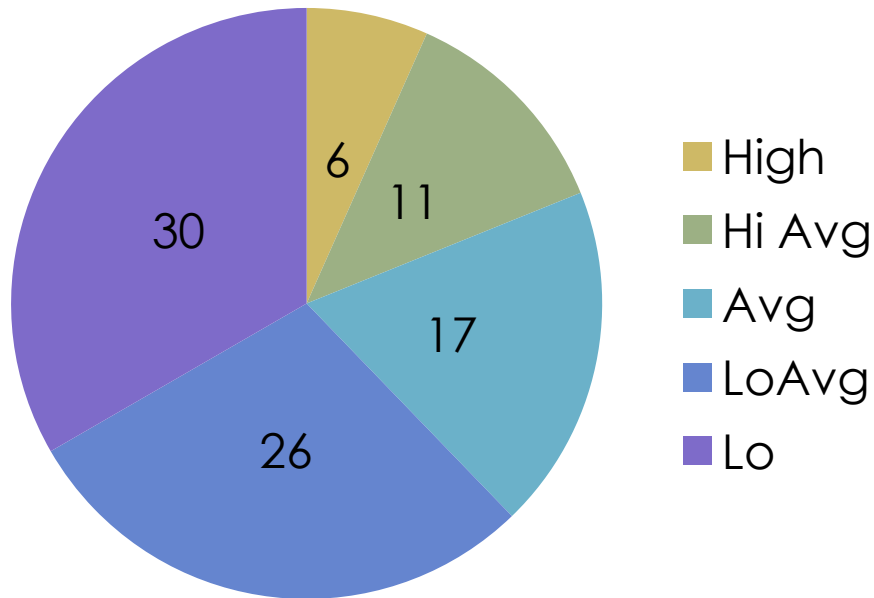

**Spring NWEA
DATA
RESULTS
Derby High
School
2016**

Spring 2016 NWEA DATA RESULTS

Grade 9 Math

Total Number of students tested: 90

Spring 2016 NWEA DATA RESULTS

Grade 9 Science

Total Number of students tested: 90