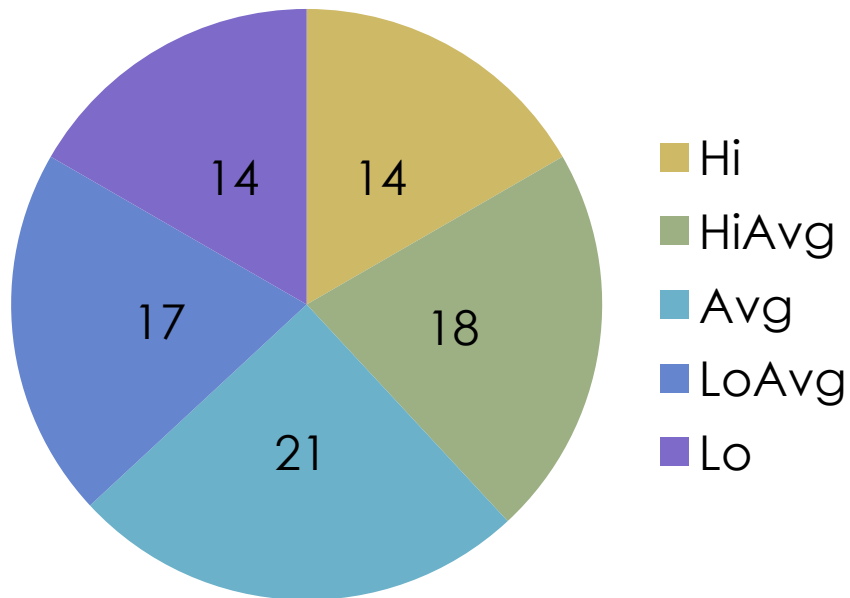

Spring 2016 NWEA DATA RESULTS

Grade 11 Reading

Total Number of students tested: 84