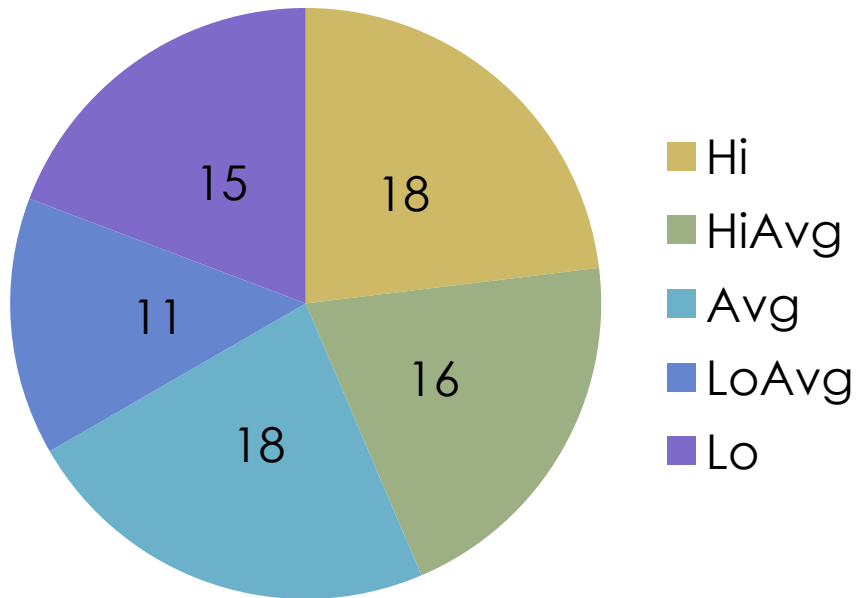

Spring 2016 NWEA DATA RESULTS

Grade 9 Reading

Total Number of students tested: 91

Spring 2016 NWEA DATA RESULTS

Grade 10 Math

Total Number of students tested: 78

Spring 2016 NWEA DATA RESULTS

Grade 10 Reading