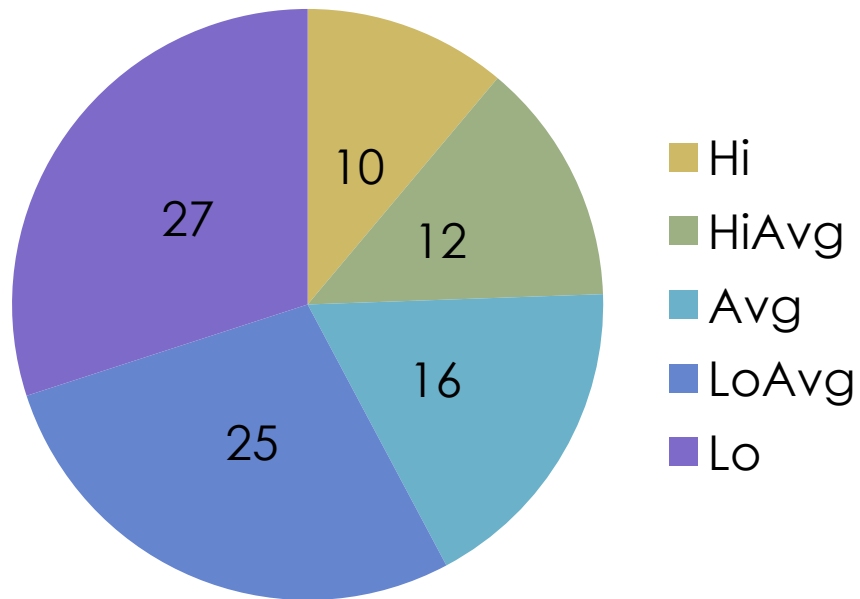

**Spring NWEA
DATA
RESULTS
Derby High
School
2016**

Spring 2016 NWEA DATA RESULTS

Grade 9 Math

Total Number of students tested: 90

Spring 2016 NWEA DATA RESULTS

Grade 9 Science

Total Number of students tested: 90