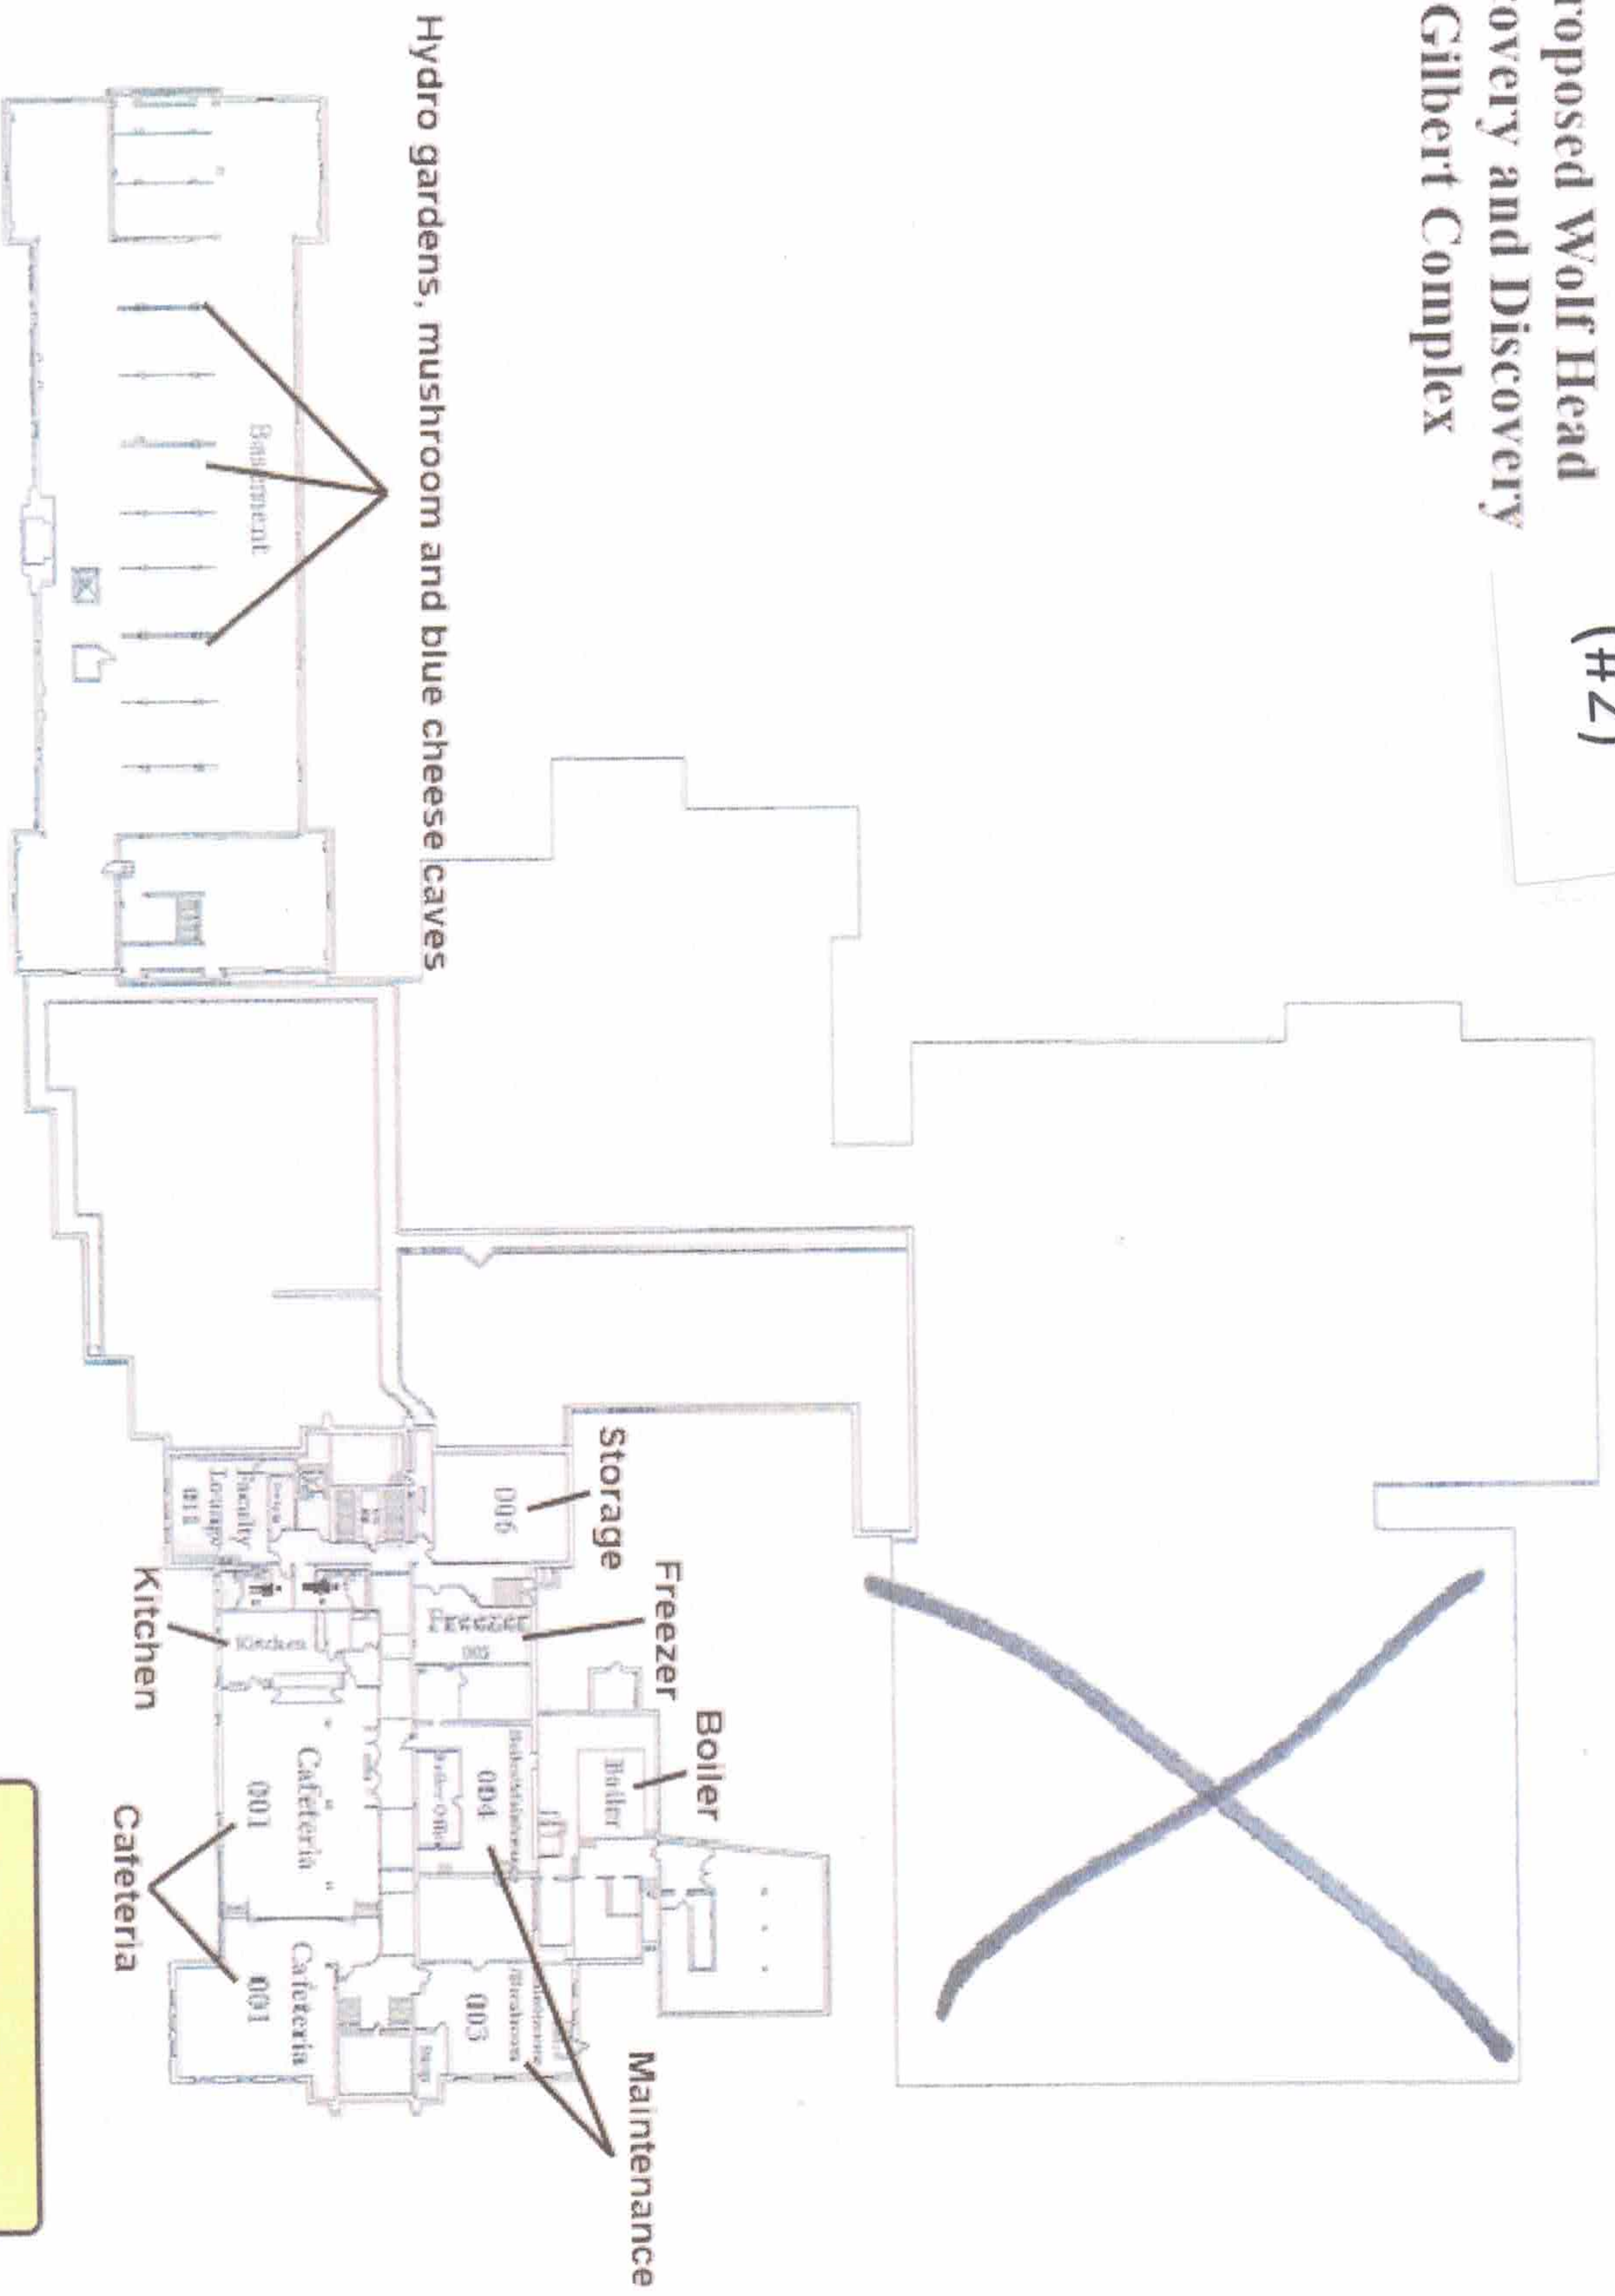

Proposed Wolf Head Recovery and Discovery Gilbert Complex Utilization

Proposed Wolf Head
Recovery and Discovery
Gilbert Complex
(#2)

Level Zero

Proposed Wolf Head Recovery and Discovery Gilbert Complex

Childcare in 1-12 by age groups
as child count dictates

Robotics & MakerSpace

Wolf Head Recovery
And Discovery Offices

Level One

Proposed Wolf Head Recovery and Discovery Gilbert Complex