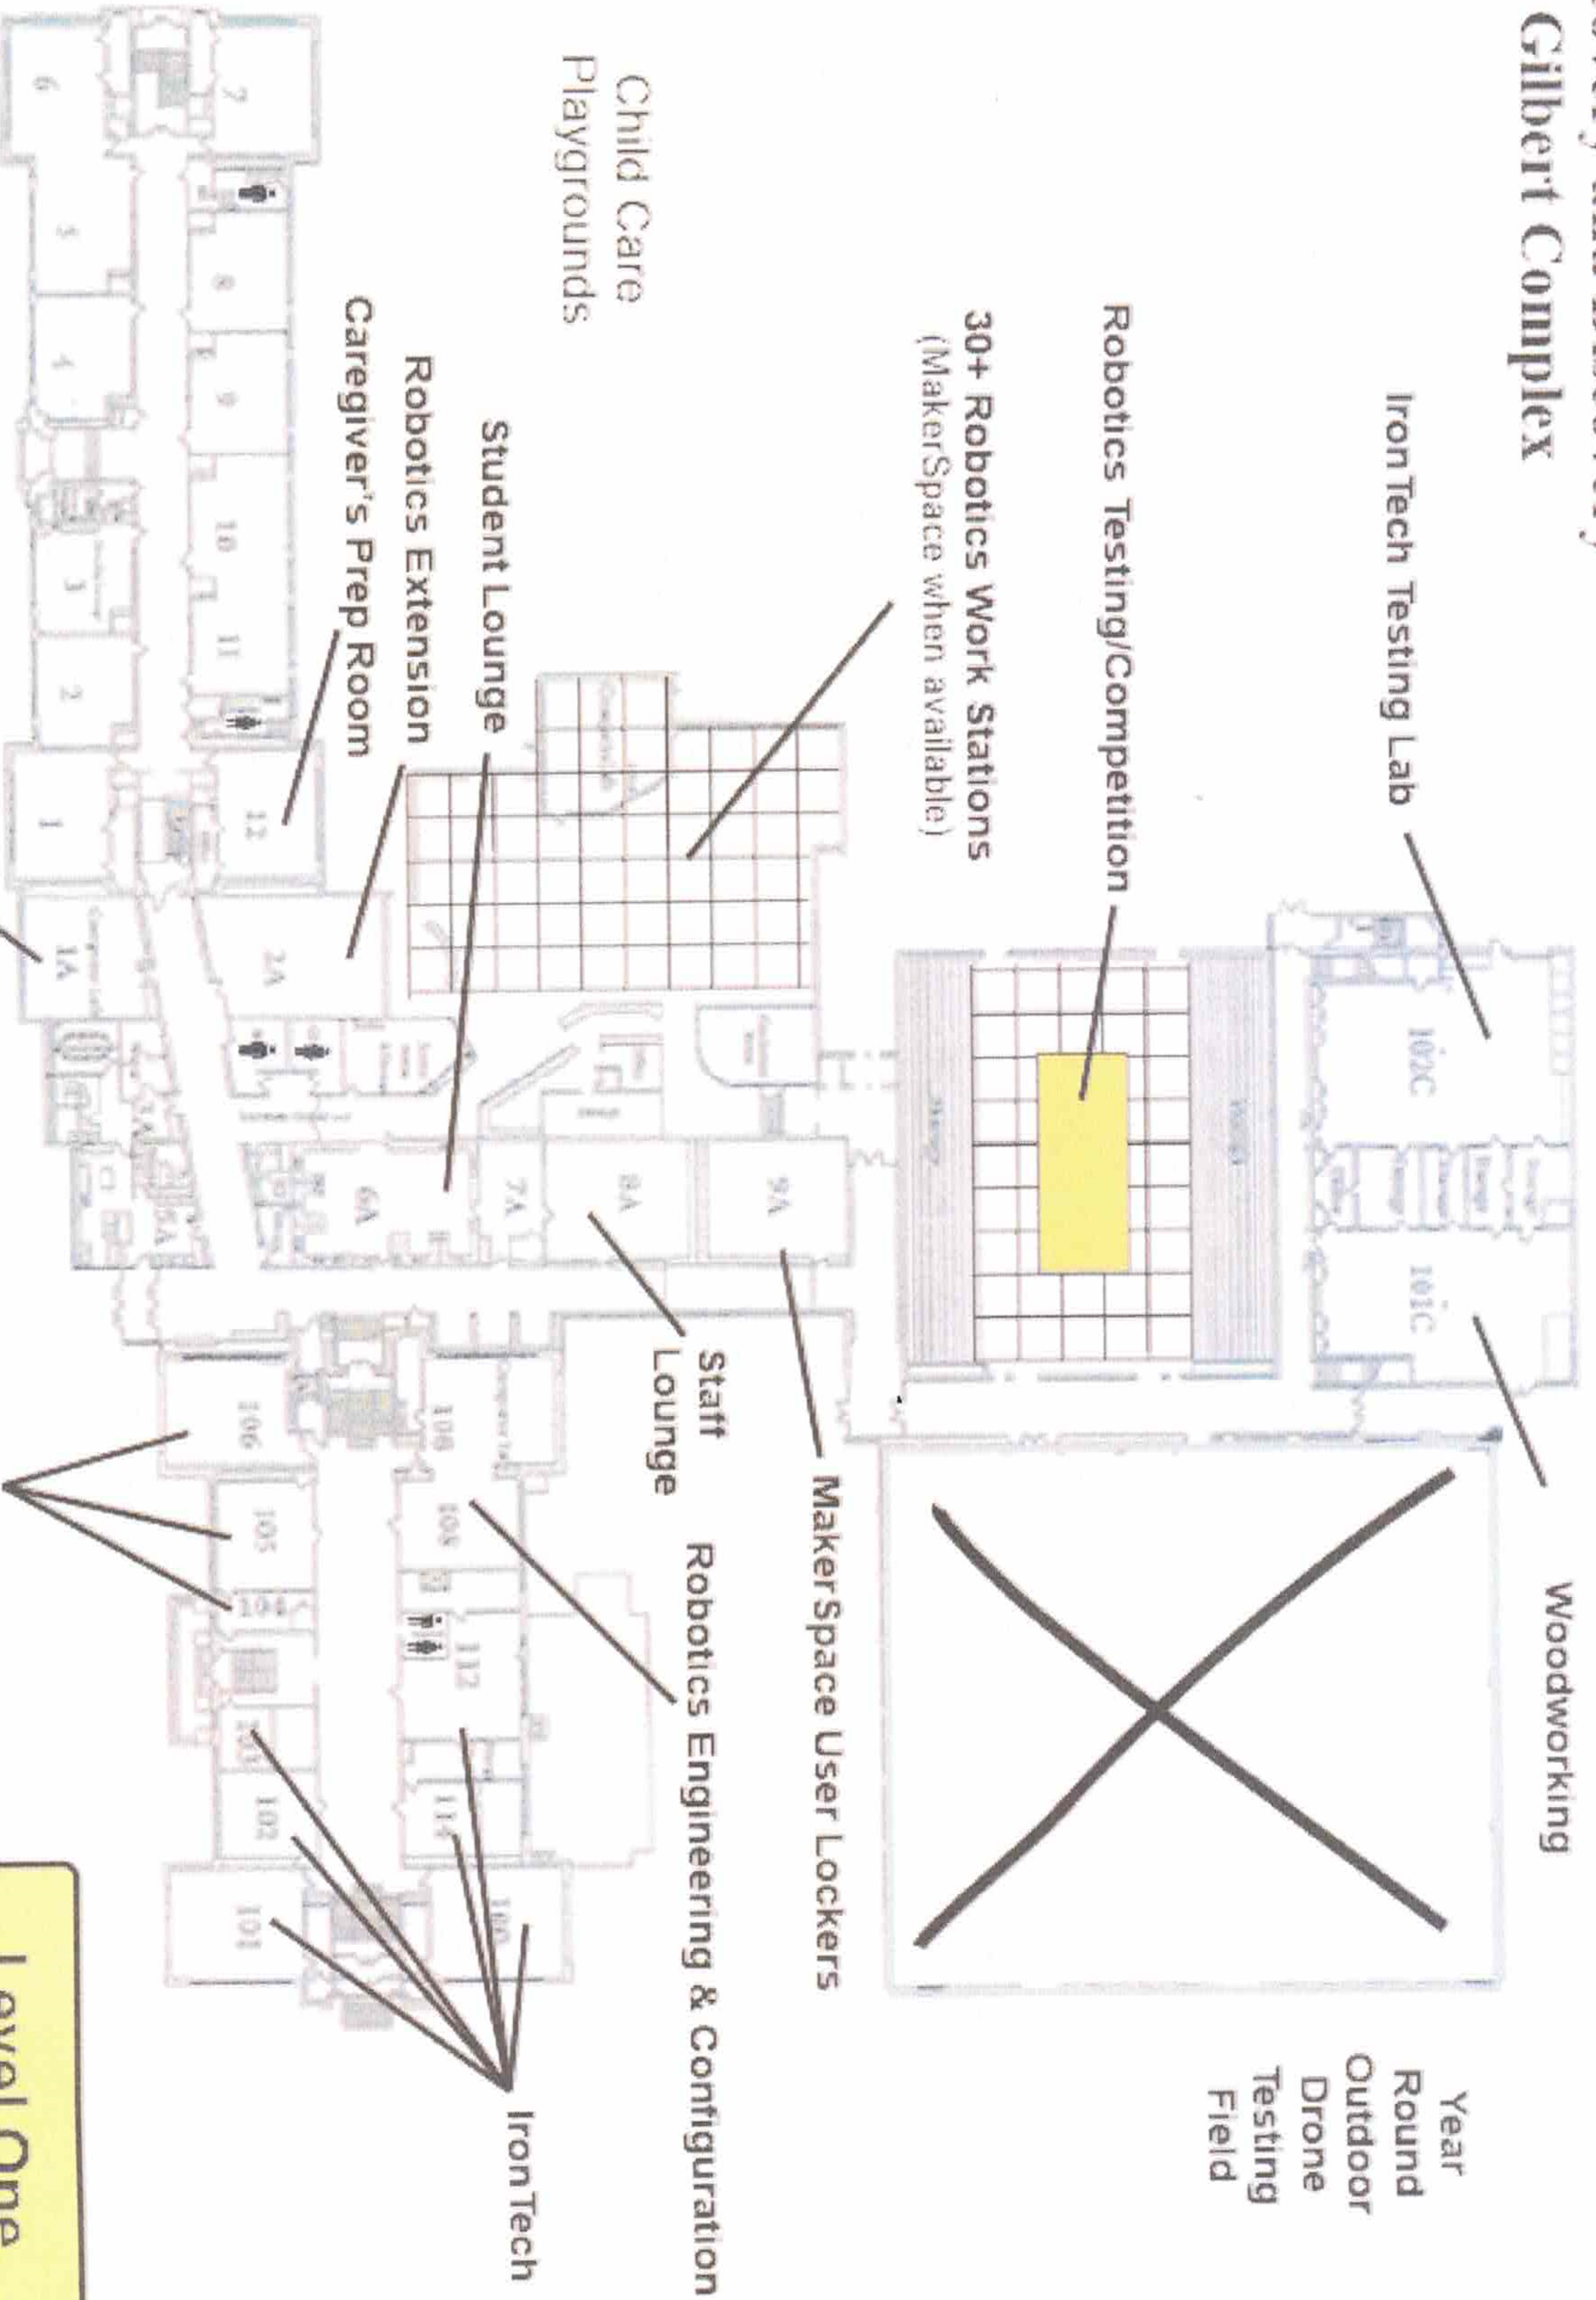

Proposed Wolf Head Recovery and Discovery Gilbert Complex Utilization

Proposed Wolf Head
Recovery and Discovery
Gilbert Complex
(#2)

Level Zero

Proposed Wolf Head Recovery and Discovery Gilbert Complex

Childcare in 1-12 by age groups
as child count dictates

Robotics & MakerSpace

Wolf Head Recovery
And Discovery Offices

Level One

Proposed Wolf Head Recovery and Discovery Gilbert Complex