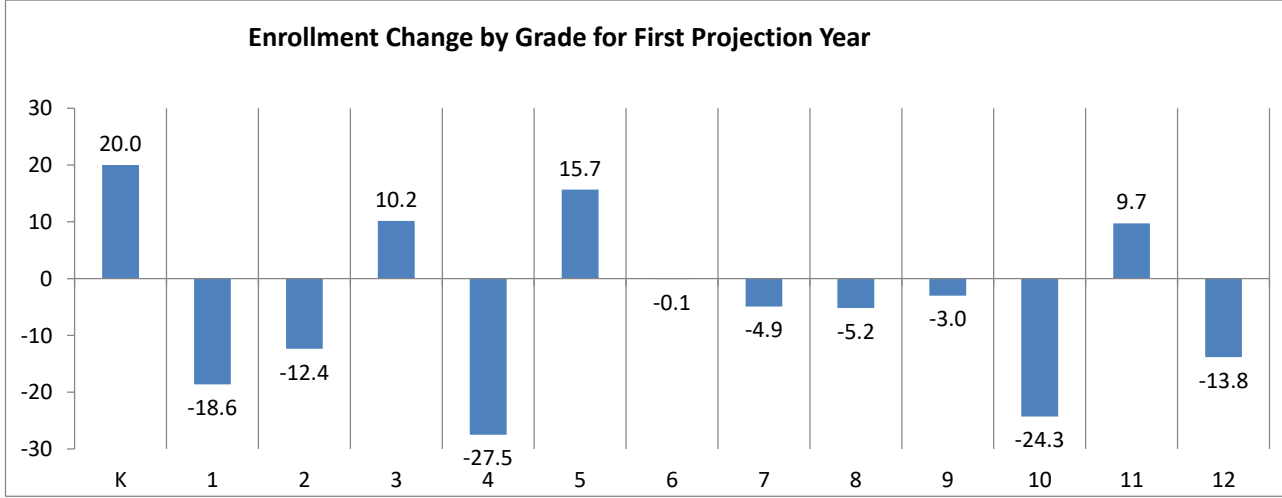

ENROLLMENT PROJECTIONS FOR 2021-22

Kindergarten Enrollment Anticipated in Projection

Enrollment History and Enrollment Projections

Percent of End-of-Year Adjusted ADM to Fall Enrollment

Current and Projected Enrollment By Grade Groupings

Enrollment Graph of Projections Selected for Viewing

K-12 ENROLLMENT HISTORY & PROJECTED TOTAL ENROLLMENT