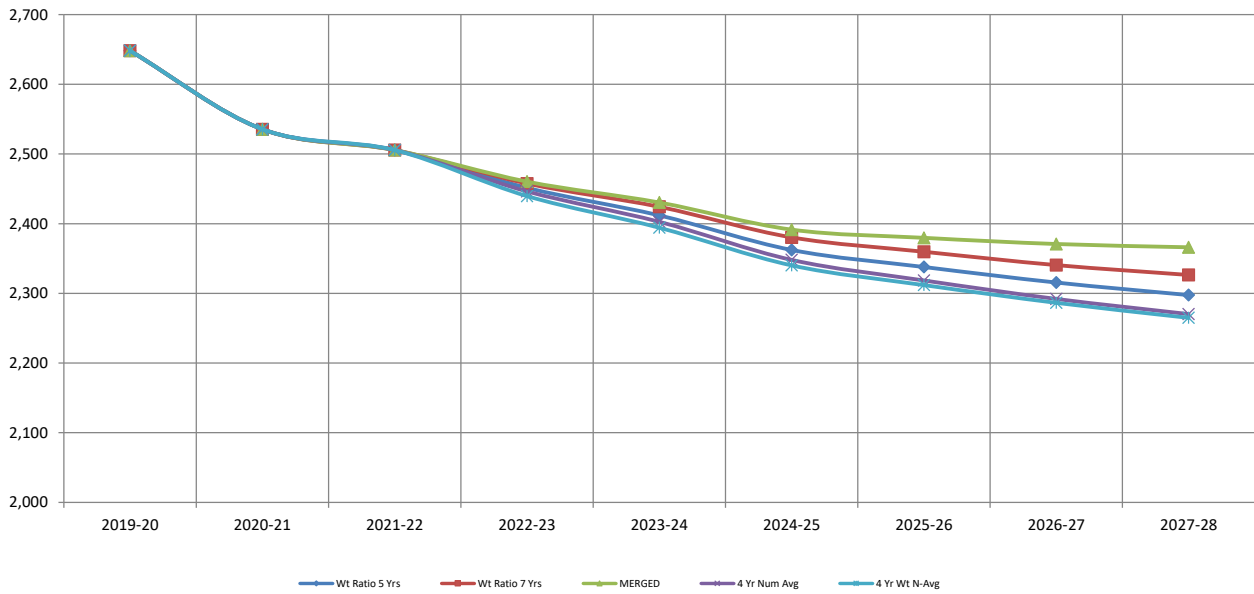

ENROLLMENT PROJECTIONS FOR 2021-22

Kindergarten Enrollment Anticipated in Projection

Enrollment History and Enrollment Projections

Percent of End-of-Year Adjusted ADM to Fall Enrollment

Current and Projected Enrollment By Grade Groupings

Enrollment Graph of Projections Selected for Viewing

K-12 ENROLLMENT HISTORY & PROJECTED TOTAL ENROLLMENT