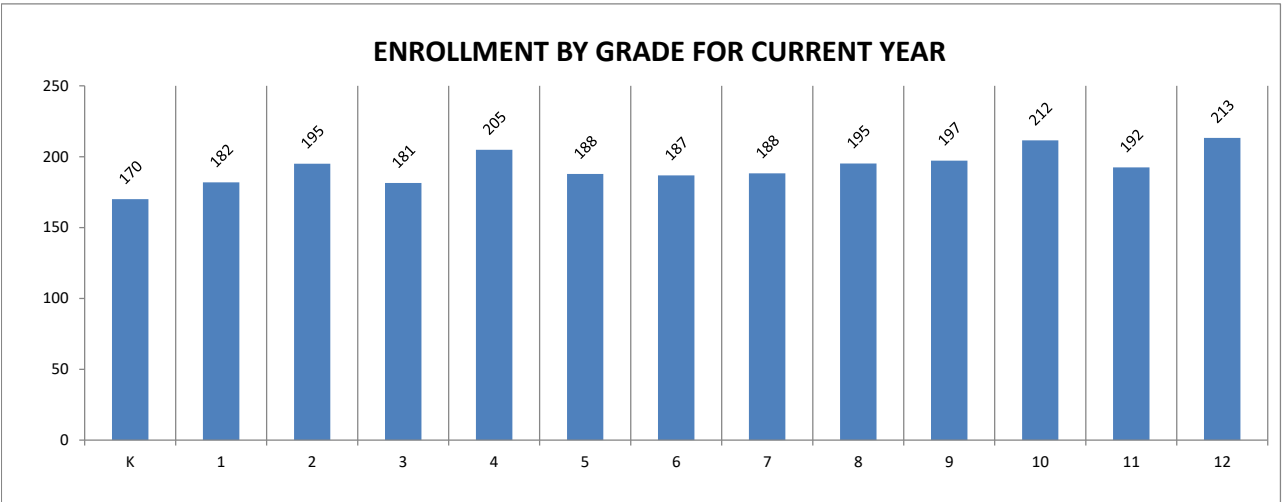

ENROLLMENT PROJECTIONS FOR 2021-22

Kindergarten Enrollment Anticipated in Projection

Enrollment History and Enrollment Projections

Percent of End-of-Year Adjusted ADM to Fall Enrollment

Current and Projected Enrollment By Grade Groupings

Enrollment Graph of Projections Selected for Viewing

K-12 ENROLLMENT HISTORY & PROJECTED TOTAL ENROLLMENT