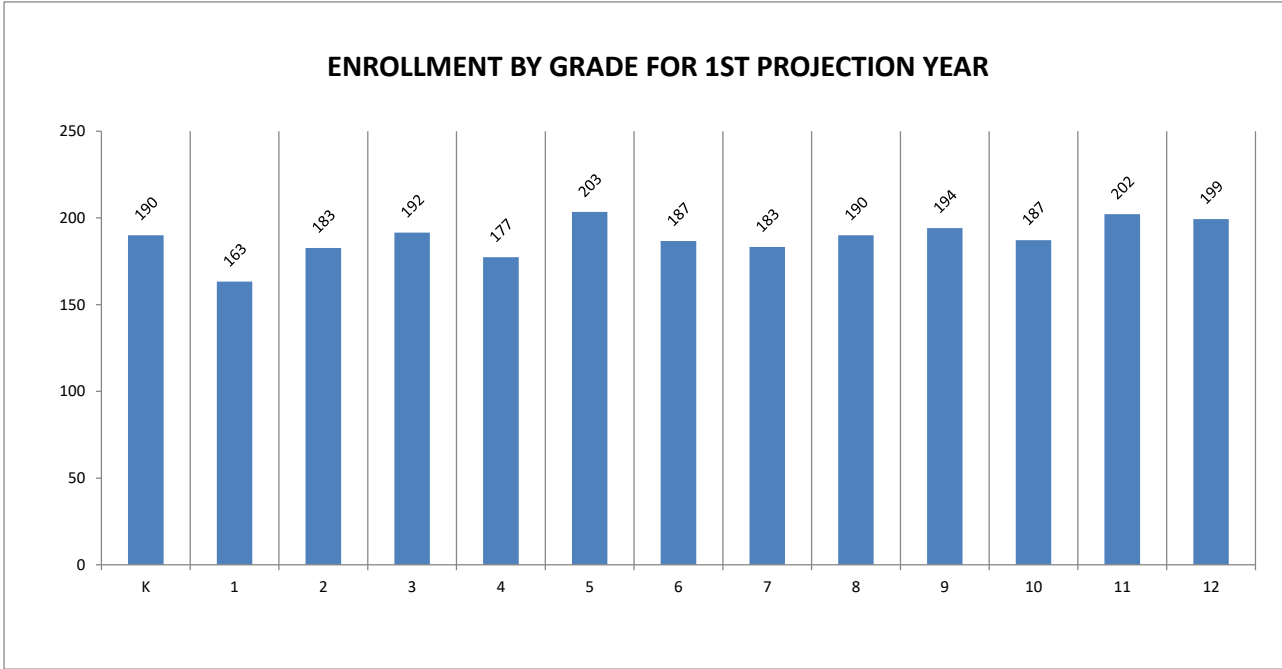

ENROLLMENT PROJECTIONS FOR 2021-22

Kindergarten Enrollment Anticipated in Projection

Enrollment History and Enrollment Projections

Percent of End-of-Year Adjusted ADM to Fall Enrollment

Current and Projected Enrollment By Grade Groupings

Enrollment Graph of Projections Selected for Viewing

K-12 ENROLLMENT HISTORY & PROJECTED TOTAL ENROLLMENT