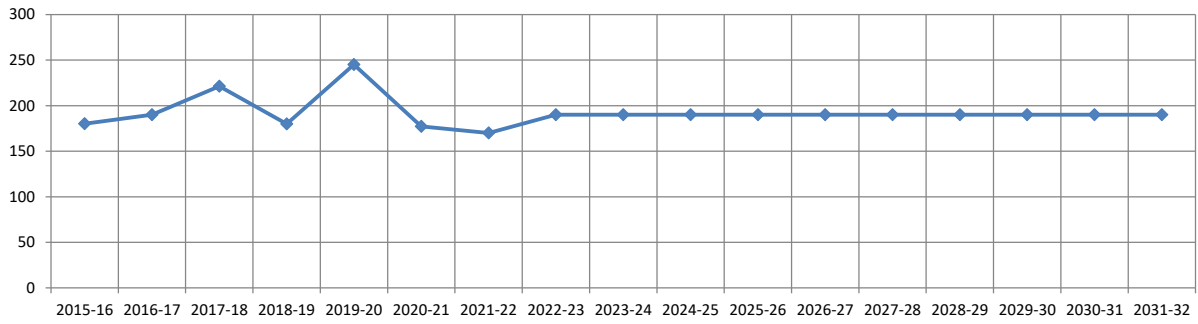

ENROLLMENT PROJECTIONS FOR 2021-22

Kindergarten Enrollment Anticipated in Projection

Enrollment History and Enrollment Projections

Percent of End-of-Year Adjusted ADM to Fall Enrollment

Current and Projected Enrollment By Grade Groupings

Enrollment Graph of Projections Selected for Viewing

K-12 ENROLLMENT HISTORY & PROJECTED TOTAL ENROLLMENT