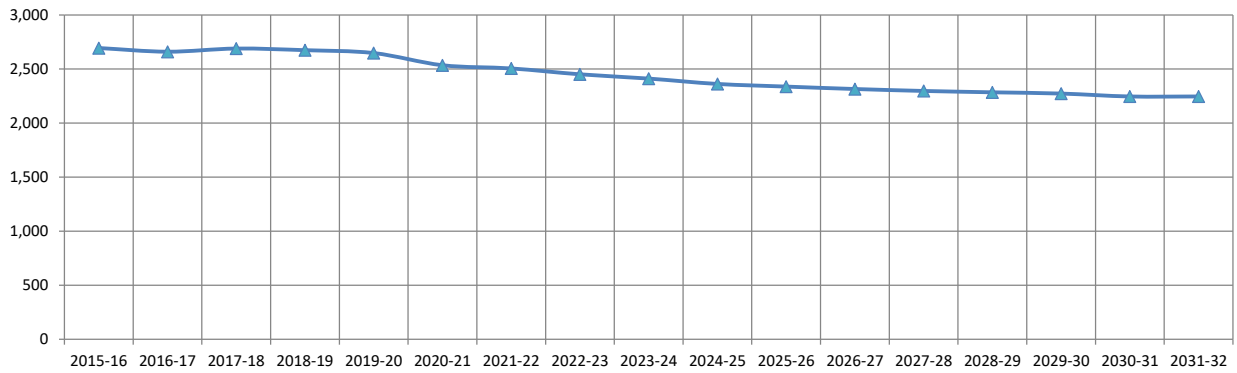

ENROLLMENT PROJECTIONS FOR 2021-22

Kindergarten Enrollment Anticipated in Projection

Enrollment History and Enrollment Projections

Percent of End-of-Year Adjusted ADM to Fall Enrollment

Current and Projected Enrollment By Grade Groupings

Enrollment Graph of Projections Selected for Viewing

K-12 ENROLLMENT HISTORY & PROJECTED TOTAL ENROLLMENT