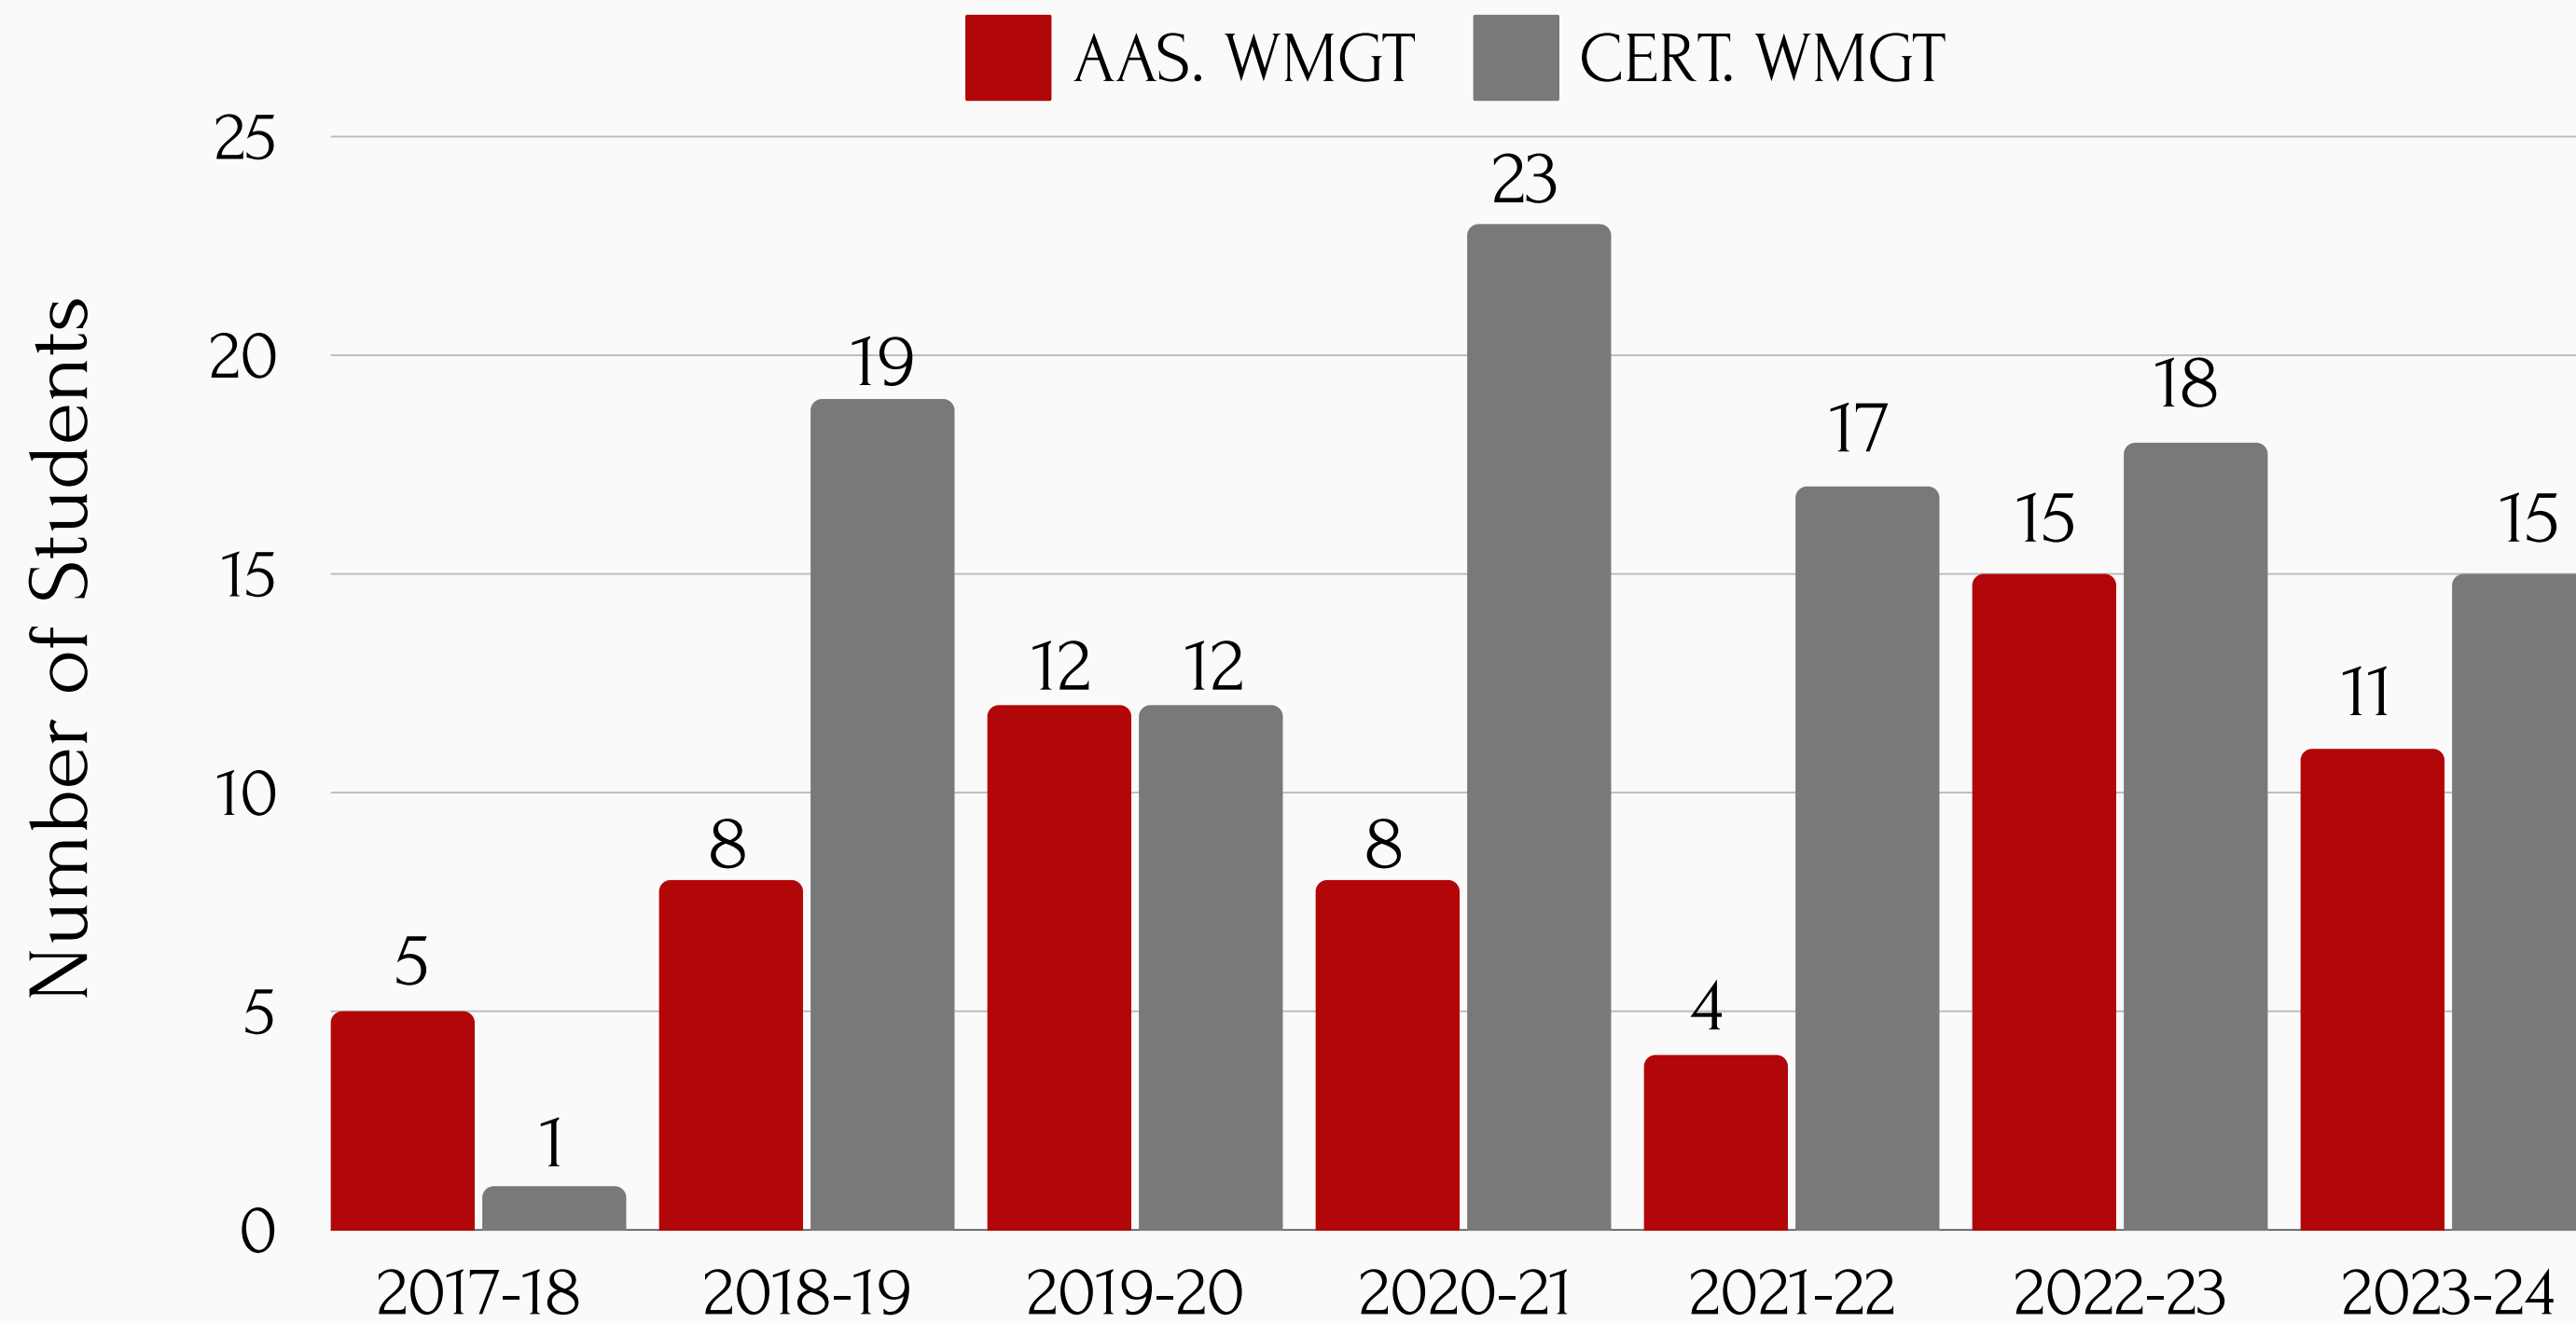

# PROGRAM ENROLLMENT

# DEMOGRAPHICS

## **DEEP IN THE HEART OF TEXAS**

**OUT OF DISTRICT = 55% IN-DISTRICT = 42%**  
**NON-RESIDENT = 3%**

# GRADUATES

Of 2023-24 graduates, 4 continued their education & 7 went into the work force.