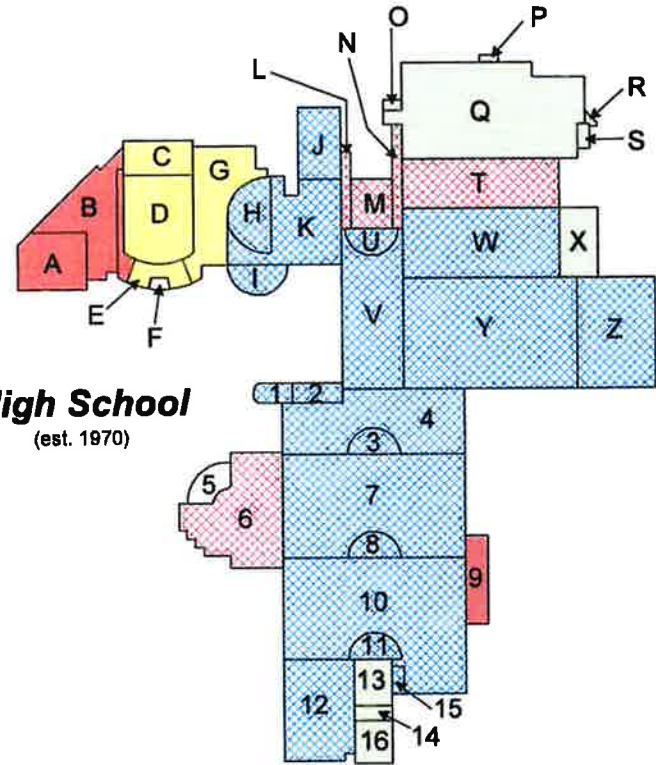

High School

(est. 1970)

Historical Roof Data

Mahtomedi Public Schools
1520 Mahtomedi Avenue
Mahtomedi, MN 55115

SHEET TITLE:

ROOF PLAN

SHEET NO.

A1