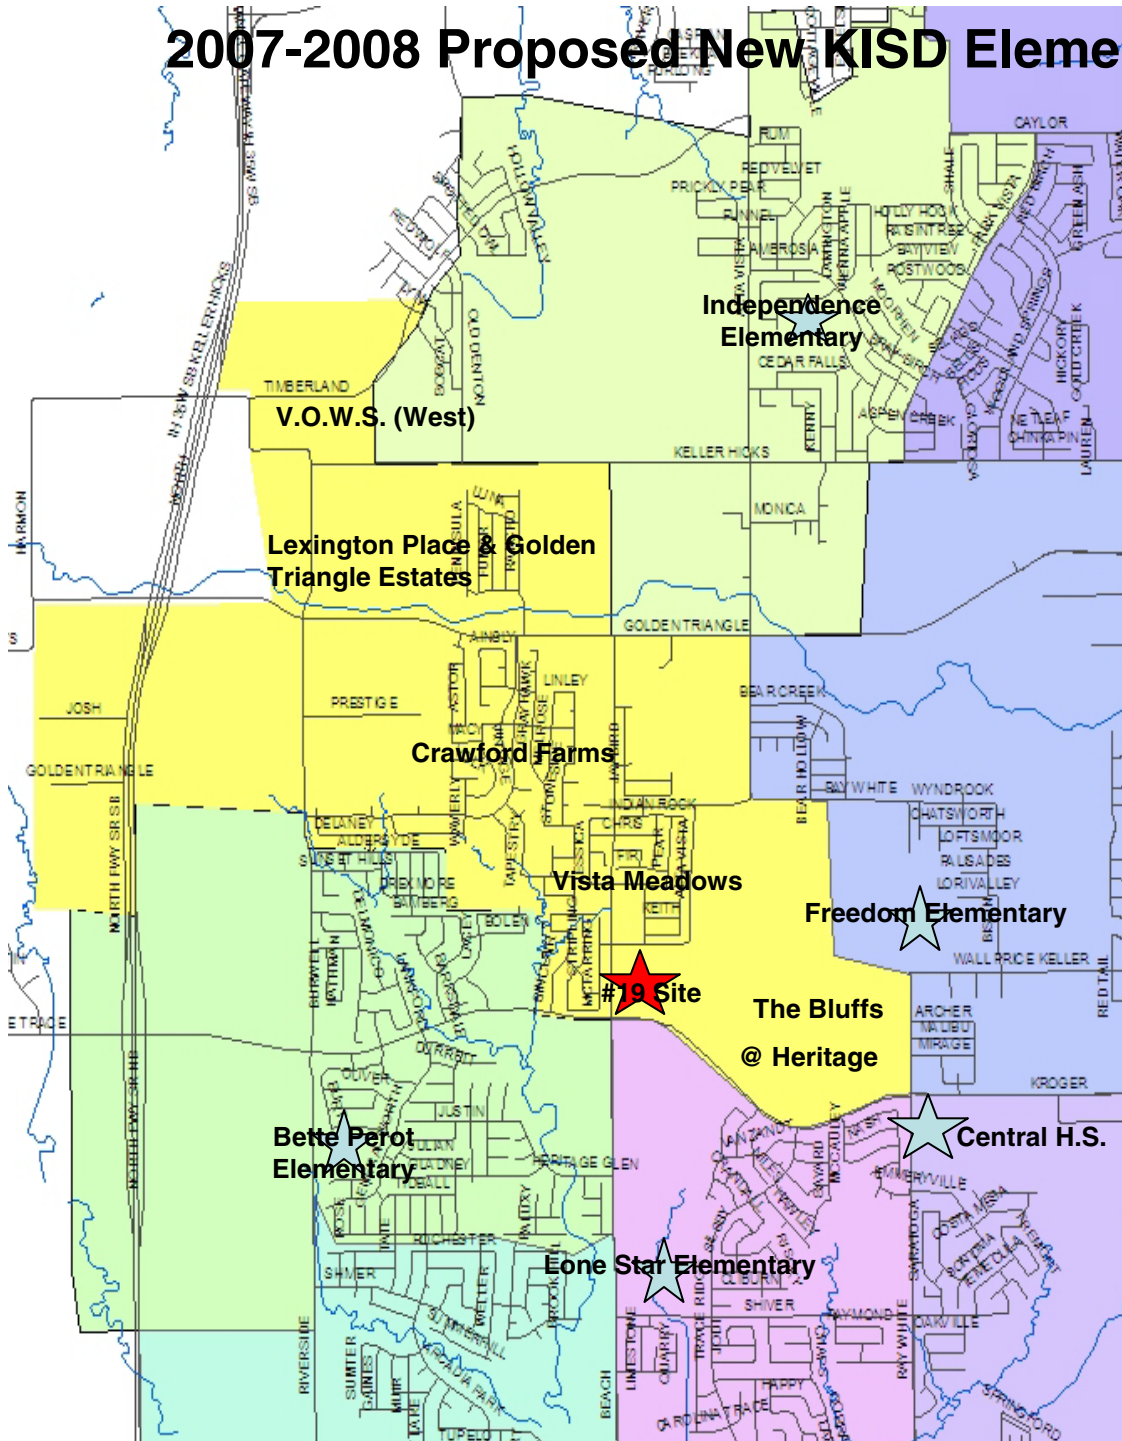

2007-2008 Proposed New KISD Elementary #19 Attendance Zone

New Proposed Elementary #19 Attendance Zone Information

 2007-2008 Proposed New Elementary #19 Attendance Zone (In Yellow)

If approved, the following campuses will be impacted by the new elementary campus:

- Bette Perot Elementary
- Freedom Elementary
- Independence Elementary
- Lone Star Elementary

If approved, the new elementary will feed the following campuses:

- Trinity Meadows Intermediate
- Trinity Springs Middle School