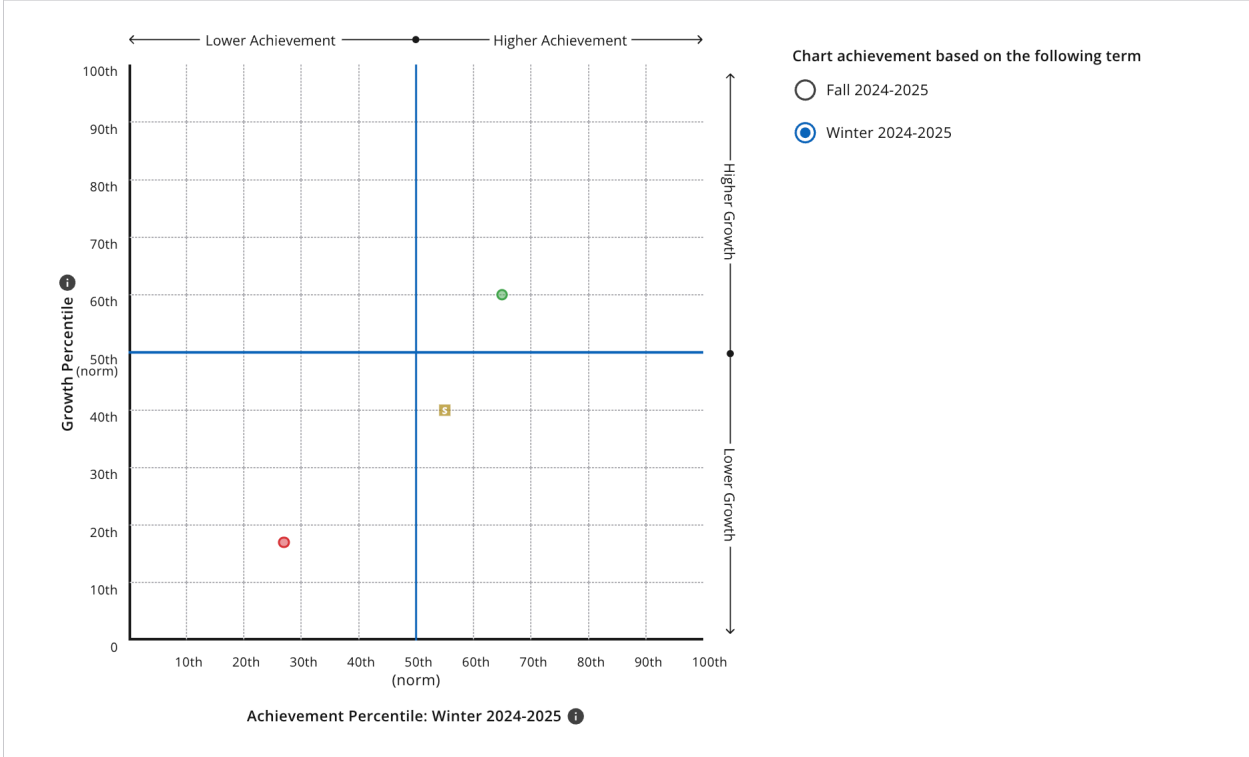

PHS Language Arts

School Profile

Growth and Achievement Quadrant By Grade

Petersburg High School | Language Usage

School Profile

Growth and Achievement by Grade

Petersburg High School | Language Usage

Grade ↑	Sort by	Number of Students ⓘ
Grade 9	-- select an option --	39
Growth Median and Distribution 60th | 28% | 13% | 10% | 16% | 33%		
Achievement Fall 2024-2025 Median and Distribution 63rd | 16% | 15% | 15% | 26% | 28%		
Achievement Winter 2024-2025 Median and Distribution 65th | 18% | 8% | 20% | 31% | 23%		
Grade 10		11
Growth Median and Distribution 17th | 55% | 36% | 9%		
Achievement Fall 2024-2025 Median and Distribution 43rd | 27% | 18% | 46% | 9%		
Achievement Winter 2024-2025 Median and Distribution 27th | 36% | 46% | 18%		

Percentiles Key ● 1st - 20th ● 21st - 40th ● 41st - 60th ● 61st - 80th ● >80th

Rostered Winter 2024-2025
Tested Fall 2024-2025 - Winter 2024-2025

[More information about this chart.](#) ✓