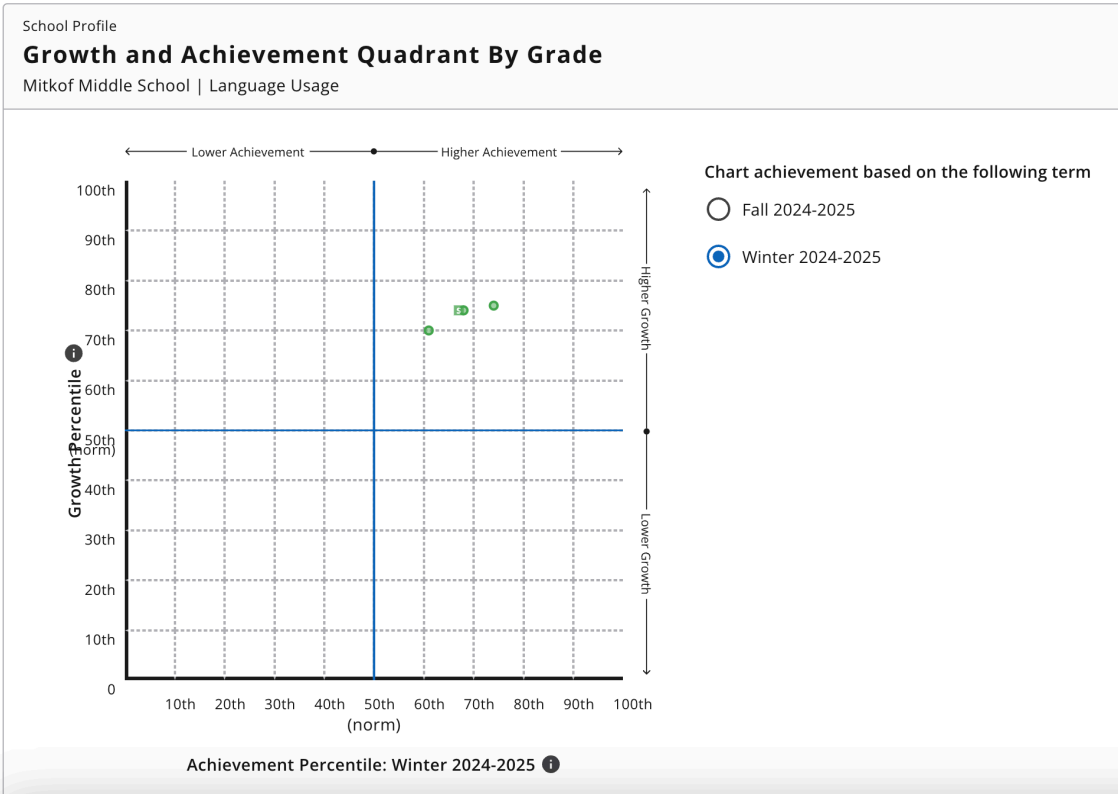

Language Art

Grade 6	Growth Median and Distribution 70th 15% 4% 27% 12% 42% Achievement Fall 2024-2025 Median and Distribution Achievement Winter 2024-2025 Median and Distribution 62nd 23% 12% 11% 35% 19% 61st 23% 4% 23% 27% 23%	26
Grade 7	Growth Median and Distribution 74th 24% 16% 19% 41% Achievement Fall 2024-2025 Median and Distribution Achievement Winter 2024-2025 Median and Distribution 62nd 11% 16% 19% 30% 24% 68th 6% 5% 27% 35% 27%	37
Grade 8	Growth Median and Distribution 75th 20% 3% 10% 27% 40% Achievement Fall 2024-2025 Median and Distribution Achievement Winter 2024-2025 Median and Distribution 72nd 23% 20% 37% 20% 74th 7% 13% 10% 30% 40%	30

Percentiles Key ● 1st - 20th ● 21st - 40th ● 41st - 60th ● 61st - 80th ● >80th

Rostered Winter 2024-2025