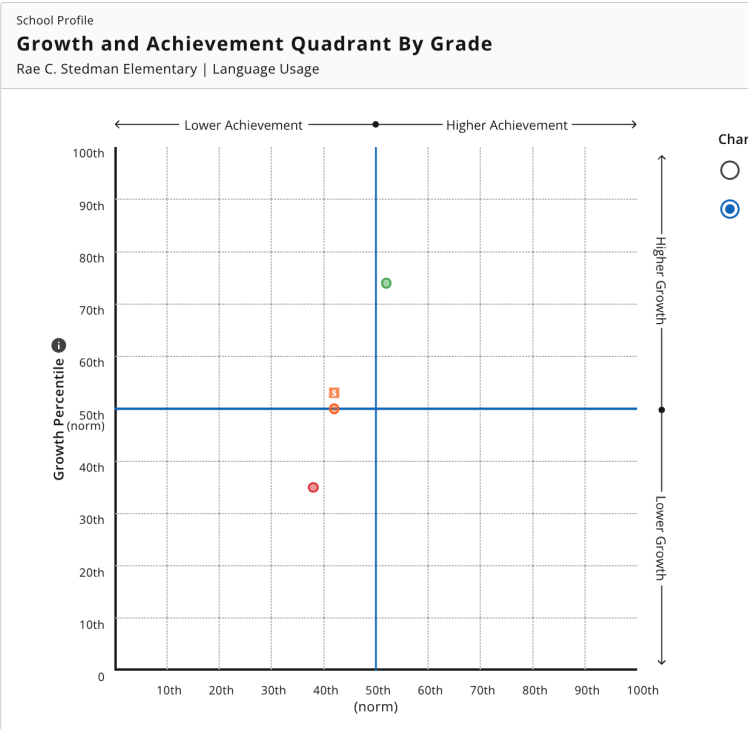

Language Arts

School Profile
Growth and Achievement by Grade
Rae C. Stedman Elementary | Language Usage

Grade ↑	Sort by -- select an option --	Number of Students ⓘ
Grade 3		28
Growth Median and Distribution 74th 7% 7% 25% 18% 43%		
Achievement Fall 2024-2025 Median and Distribution 38th 46% 7% 21% 4 22%		
Achievement Winter 2024-2025 Median and Distribution 52nd 21% 18% 29% 18% 14%		
Grade 4		36
Growth Median and Distribution 50th 31% 11% 22% 11% 25%		
Achievement Fall 2024-2025 Median and Distribution 45th 22% 25% 22% 17% 14%		
Achievement Winter 2024-2025 Median and Distribution 42nd 20% 28% 19% 25% 8%		
Grade 5		35
Growth Median and Distribution 35th 34% 20% 20% 6% 20%		
Achievement Fall 2024-2025 Median and Distribution 50th 17% 23% 40% 11% 9%		
Achievement Winter 2024-2025 Median and Distribution 38th 26% 31% 20% 9% 14%		
Percentiles Key ● 1st - 20th ● 21st - 40th ● 41st - 60th ● 61st - 80th ● >80th		
		Rostered Winter 2024-2025 Tested Fall 2024-2025 - Winter 2024-2025