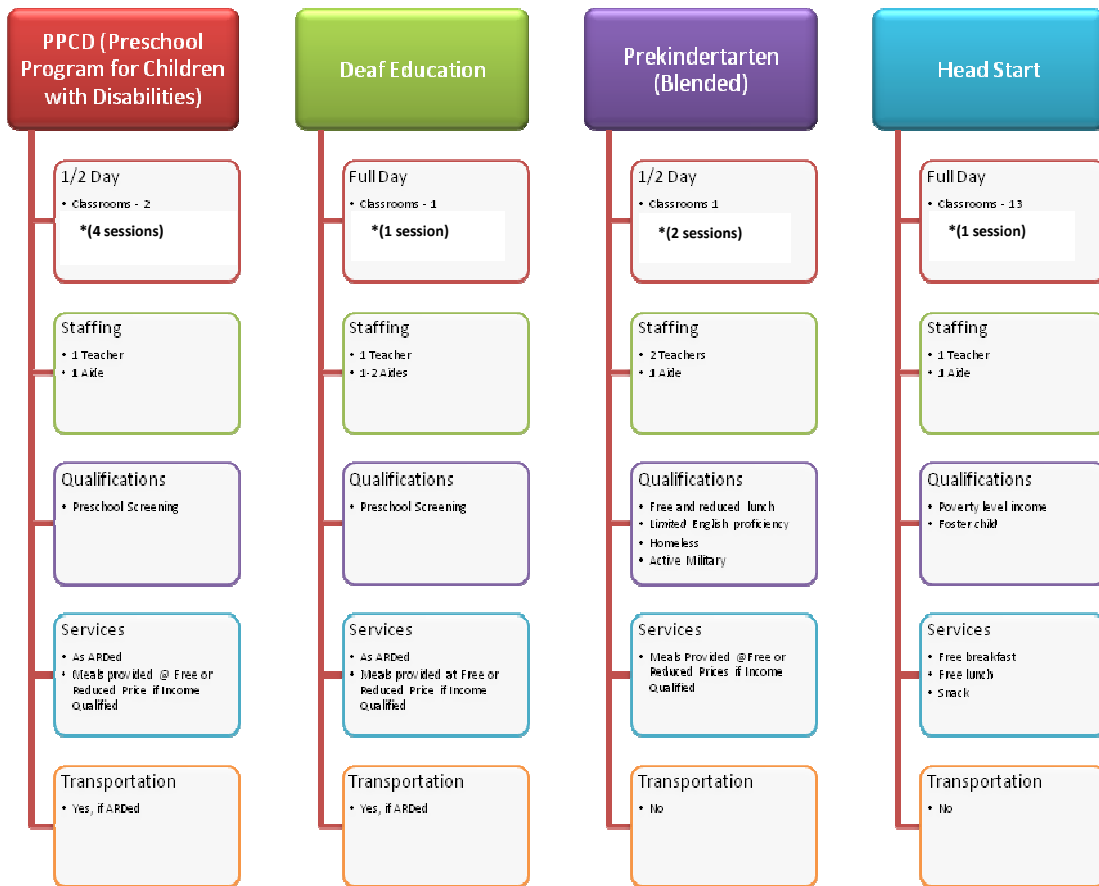

**Gonzalez School for Young Children
Task Force Update**

Attachment #2

Review of District Programs

Ann Windle School for Young Children

Programming

2009-10

District-wide Early Childhood Programming 2009-10