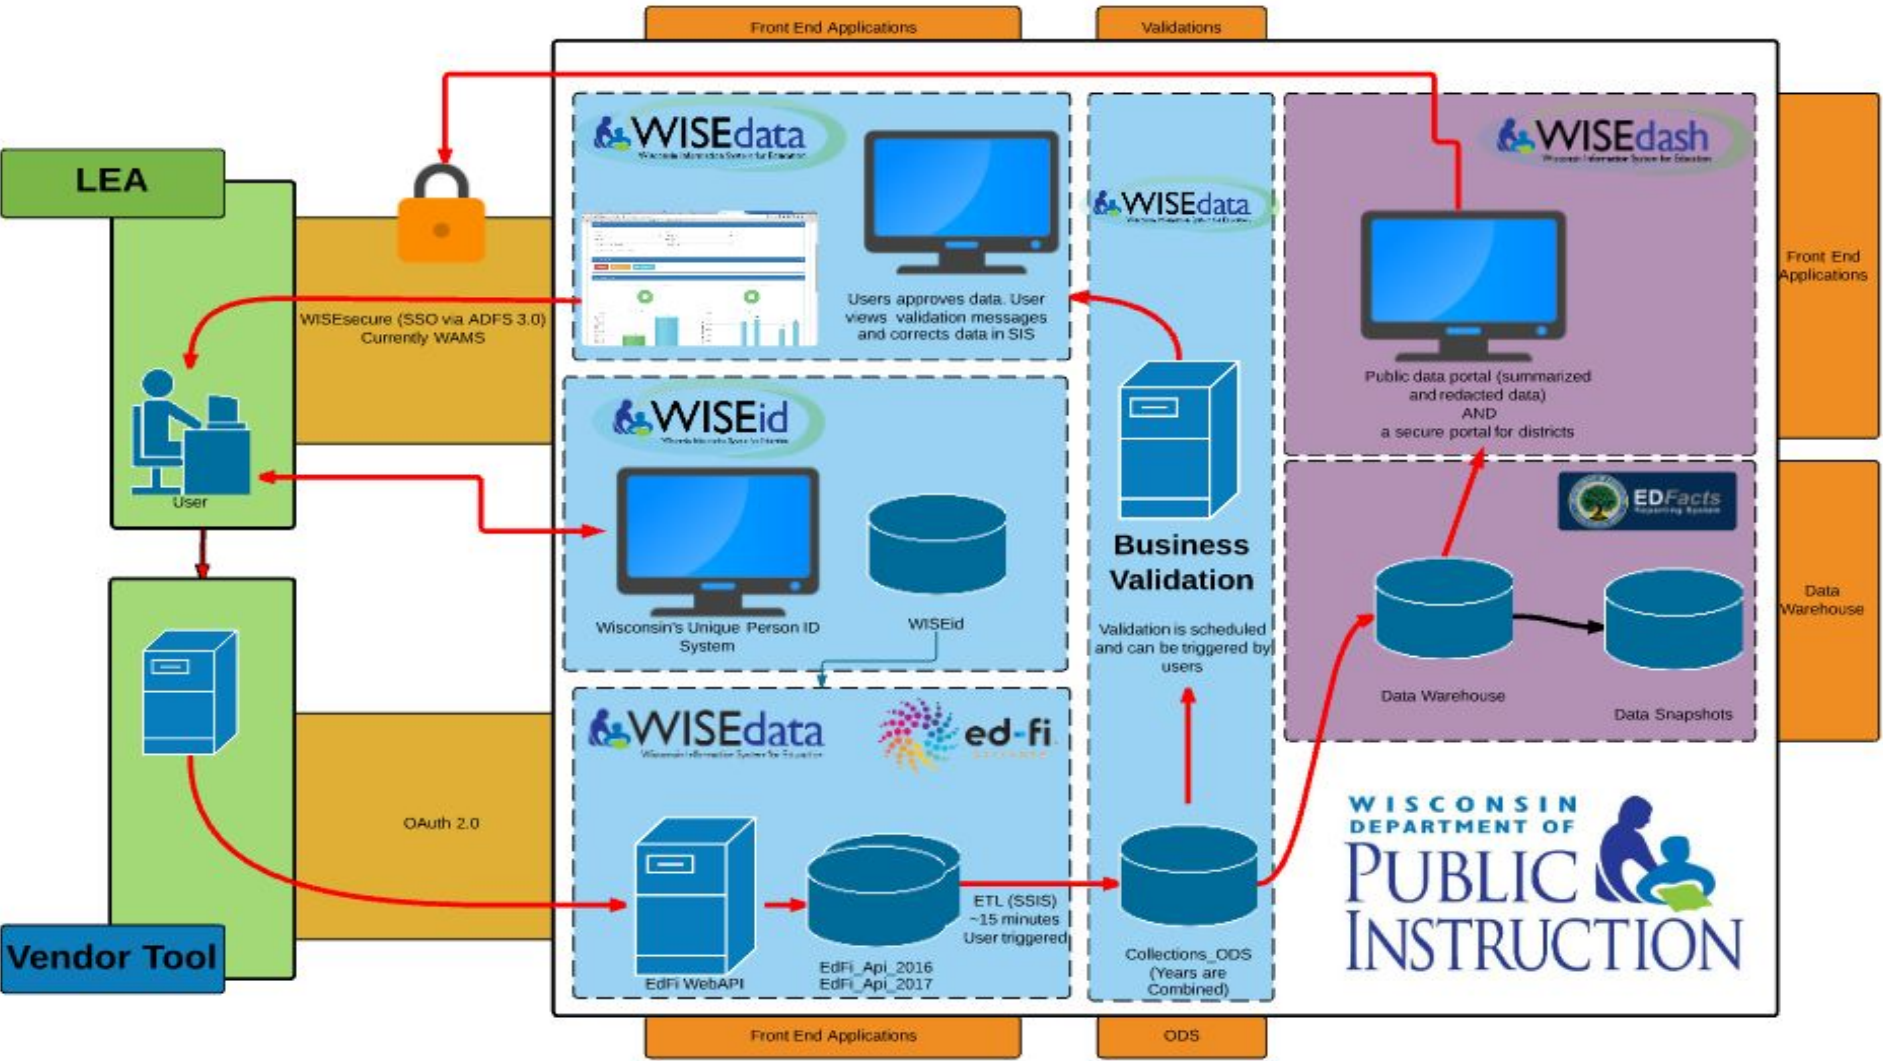

[Quick-Start](#)

Where the data in WISE comes from...

It all begins with our

Student Information System

Products ▼

Reviews ▼

Events

Support ▼

Blogs ▼

About ▼

K-12 > Student Management Suite

Student Information System for K-12

A better SIS experience.

It's the ideal solution for any school or district ready to move beyond "the way we've always done it."

LEA

WISEsecure (SSO via ADFS 3.0)
Currently WAMS

Vendor Tool

OAuth 2.0

WISEdata
Wisconsin Information System for Education

Users approves data. User views validation messages and corrects data in SIS

WISEid
Wisconsin's Unique Person ID System

WISEdata
Wisconsin Information System for Education

EdFi_Api_2016
EdFi_Api_2017

ETL (SSIS)
~15 minutes
User triggered

WISEdata
Wisconsin Information System for Education

Business Validation

Validation is scheduled and can be triggered by users