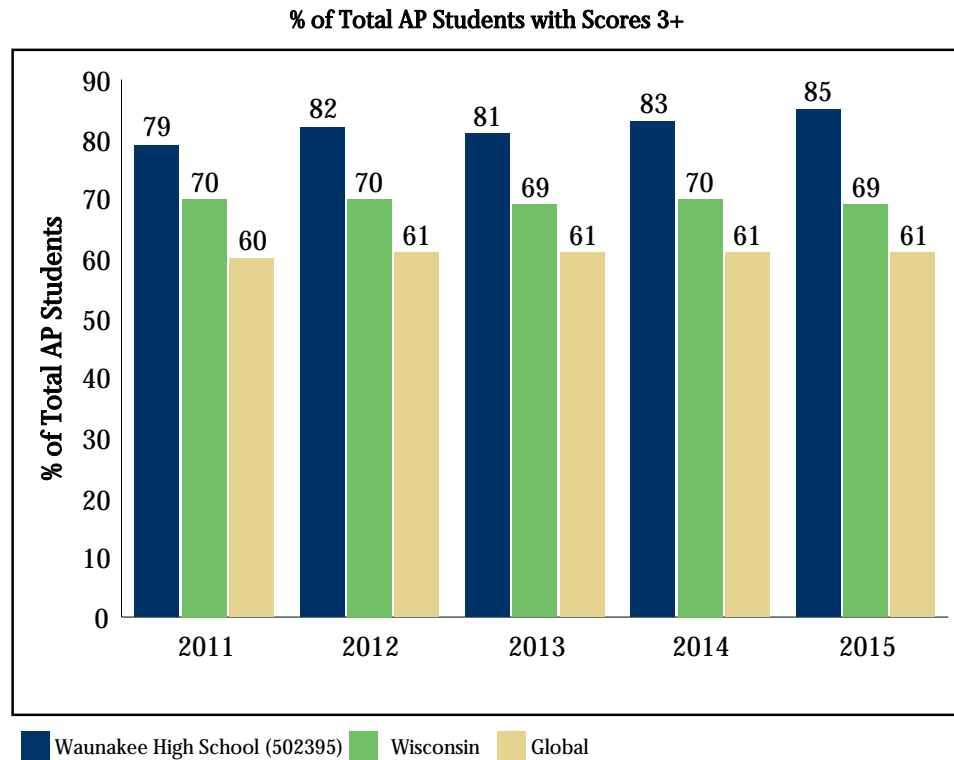

AP® Five-Year School Score Summary (2015)

This report shows five years of data at the school, state and global levels. On the first page, a graph illustrates the year-over-year change in the percentage of AP students with scores of 3 or higher, next to a table that provides the overall total exams, total unique students and both the number and percentage of AP students with one or more scores of 3 or higher. On subsequent pages, the report provides subject-specific summary data by year: total exams, total exams by score and mean score.

✓ Data Updated Jul 9, 2015, Report Run Jul 13, 2015

Waunakee High School (502395)

	2011	2012	2013	2014	2015
Waunakee High School (502395)					
Total AP Students	119	113	225	213	320
Number of Exams	192	190	447	392	545
AP Students with Scores 3+	94	93	183	177	271
% of Total AP Students with Scores 3+	79.0	82.3	81.3	83.1	84.7
Wisconsin					
Total AP Students	31,482	33,512	36,882	38,629	41,445
Number of Exams	51,636	55,450	61,472	64,916	70,124
AP Students with Scores 3+	22,010	23,588	25,501	27,006	28,644
% of Total AP Students with Scores 3+	69.9	70.4	69.1	69.9	69.1
Global					
Total AP Students	1,982,133	2,106,843	2,225,625	2,352,026	2,487,507
Number of Exams	3,475,395	3,714,079	3,955,410	4,199,454	4,489,106
AP Students with Scores 3+	1,193,662	1,295,051	1,354,800	1,442,136	1,508,380
% of Total AP Students with Scores 3+	60.2	61.5	60.9	61.3	60.6

“Success” on an AP Exam is defined as an exam score of 3 or higher, which represents the score point that research finds predictive of college success and college graduation. These findings have held consistent across the decades. One example of such a study comes from the National Center for Educational Accountability, which found that an AP Exam score, and a score of 3 or higher in particular, is a strong predictor of a student’s ability to persist in college and earn a bachelor’s degree.

The data in this report differs from other College Board reports, such as *The AP Report to the Nation*, which tracks exams taken by seniors throughout their high school career (cohort-based) and includes public school data only.