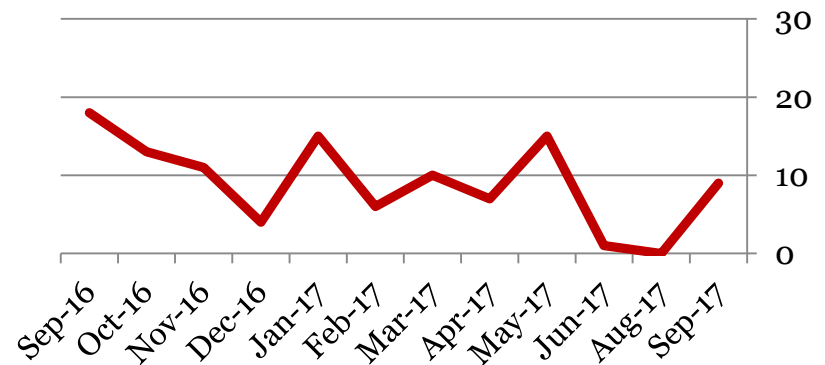

# Students over Threshold