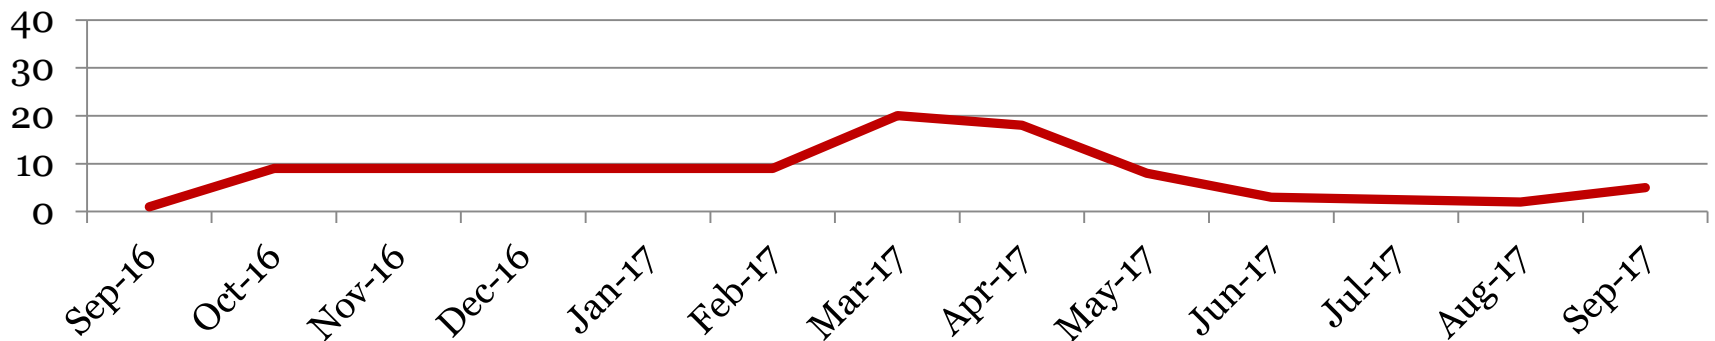

Suspensions – In School

Derby Middle School

Number of student suspensions (total days of suspension):

	6		7		8		Total	
Sep-17	0	(0)	4	(12)	1	(1)	5	(13)
Aug-17	0	(0)	2	(4)	0	(0)	2	(4)
Jun-17	0	(0)	2	(3)	1	(2)	3	(5)
May-17	2	(3)	5	(12)	1	(3)	8	(18)
Apr-17	8	(9)	2	(4)	8	(13.5)	18	(26.5)
Mar-17	8	(13)	5	(12)	7	(8)	20	(33)
Feb-17	4	(8)	3	(6)	2	(3)	9	(17)
Jan-17	5	(8)	3	(4)	1	(1)	9	(13)
Dec-16	4	(4)	3	(2.5)	2	(2)	9	(8.5)
Nov-16	2	(2)	3	(3)	4	(6)	9	(11)
Oct-16	1	(1)	1	(1)	7	(8.5)	9	(10.5)
Sept-16	0	(0)	0	(0)	1	(1)	1	(1)

Total In School Suspensions