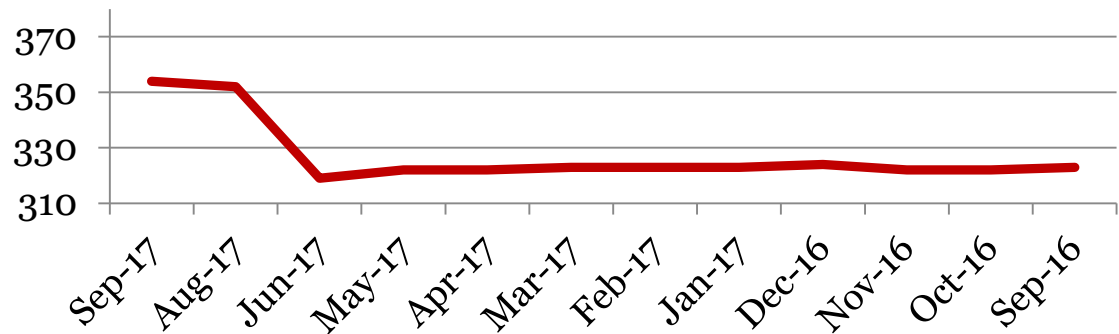

Monthly Data

Derby Middle School

Enrollment – 1st of the month

	6	7	8	Total
Sep-17	129	104	121	354
Aug-17	128	103	121	352
Jun-17	97	122	100	319
May-17	97	124	101	322
Apr-17	97	123	102	322
Mar-17	97	124	102	323
Feb-17	97	124	102	323
Jan-17	97	124	102	323
Dec-16	97	121	106	324
Nov-16	96	120	106	322
Oct-16	97	119	106	322
Sept-16	97	120	106	323

Total School Enrollment