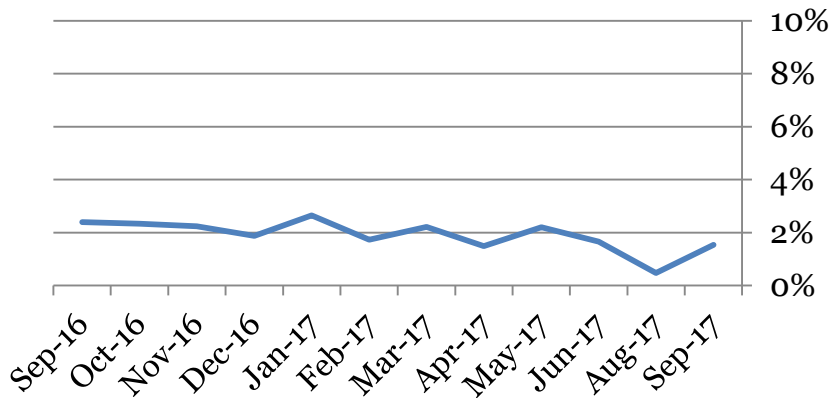

6	7	8	Total
Sep-17	1	2	2	2
Aug-17	0	1	0	0
Jun-17	1	2	2	2
May-17	2	2	3	2
Apr-17	1	2	2	1
Mar-17	2	2	3	2
Feb-17	1	2	2	2
Jan-17	3	2	3	3
Dec-16	2	1	3	2
Nov-16	3	2	2	2
Oct-16	2	2	3	2
Sept-16	2	2	3	2

Number of students tardy 5 or more days:

	6	7	8	Total
Sep-17	1	4	4	9
Aug-17	0	0	0	0
Jun-17	0	1	0	1
May-17	6	5	4	15
Apr-17	2	4	1	7
Mar-17	4	5	1	10
Feb-17	2	2	2	6
Jan-17	5	2	8	15
Dec-16	2	1	1	4
Nov-16	7	4	0	11
Oct-16	4	0	9	13
Sept-16	6	3	9	18

Total Student Tardies