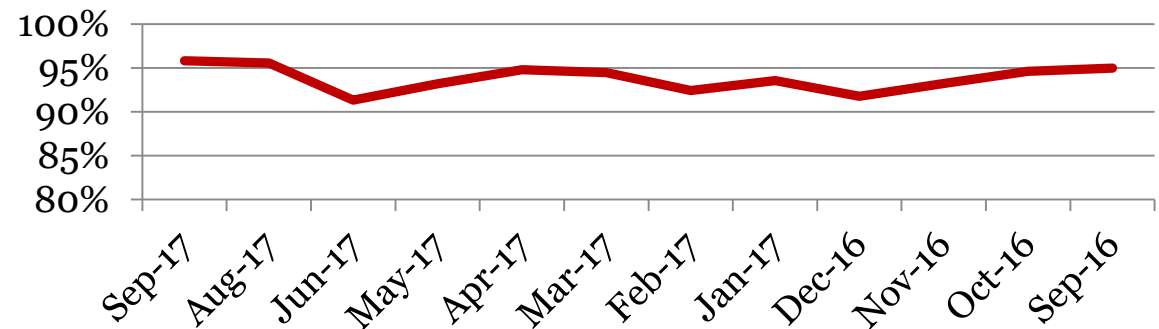

Tardies Average daily percent tardy:

Attendance – Students

Average daily percent present:

	6	7	8	Total
Sep-17	96.7	95.6	95.1	95.8
Aug-17	96.7	94.2	95.5	95.6
Jun-17	92.6	93.7	87.2	91.3
May-17	92.8	93.9	92.7	93.2
Apr-17	94.4	94.9	95.0	94.8
Mar-17	94.5	95.4	93.3	94.5
Feb-17	91.3	92.5	93.4	92.4
Jan-17	94.6	93.6	92.5	93.5
Dec-16	92.4	90.7	92.4	91.8
Nov-16	93.3	93.5	92.7	93.2
Oct-16	96.1	94.1	93.8	94.6
Sep-16	96.5	95.9	92.7	95.0

Total Student Attendance