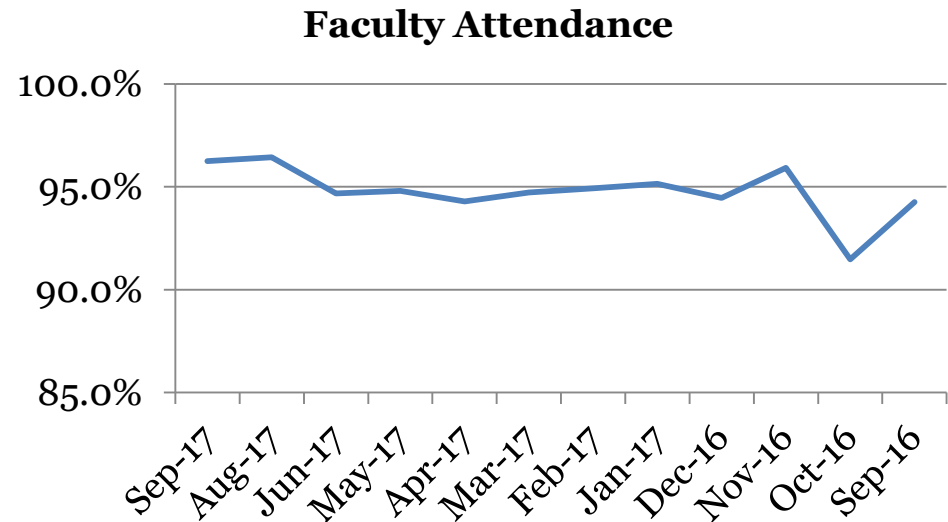

Total Student Tardies

Students over Threshold

Attendance – Faculty

Average daily percent present:

	Total
Sep-17	96.3
Aug-17	96.4
Jun-17	94.7
May-17	94.8
Apr-17	94.3
Mar-17	94.7
Feb-17	94.9
Jan-17	95.1
Dec-16	94.5
Nov-16	96
Oct-16	91
Sept-16	94