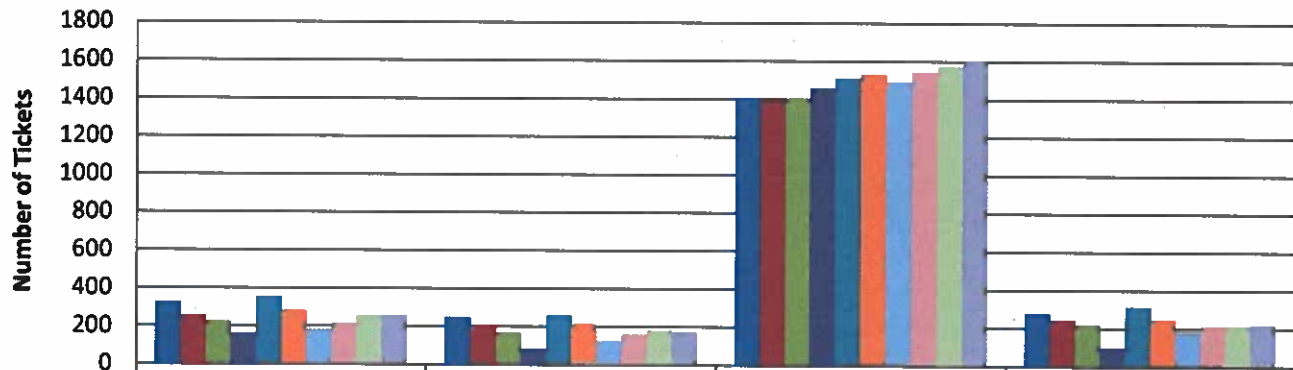

IT Help Desk support tickets and calls for the month of June 2018.

Communication Type	Portal	Blackboard	Online Services	Admissions PIN reset	Misc	Total
Support Tickets	163	99	136	64	18	480
Telephone Calls	201	240	153	43	540	1177
Totals	364	339	289	107	558	1657

IT Tickets

	Opened during the Month	Opened and Closed during the Month	Total Still Open	Total Closed
Sep-17	324	247	1405	277
Oct-17	252	206	1398	245
Nov-17	222	167	1405	218
Dec-17	157	81	1455	98
Jan-18	352	257	1509	314
Feb-18	279	212	1529	248
Mar-18	183	123	1489	189
Apr-18	216	159	1544	216
May-18	256	186	1573	217
Jun-18	256	172	1605	222