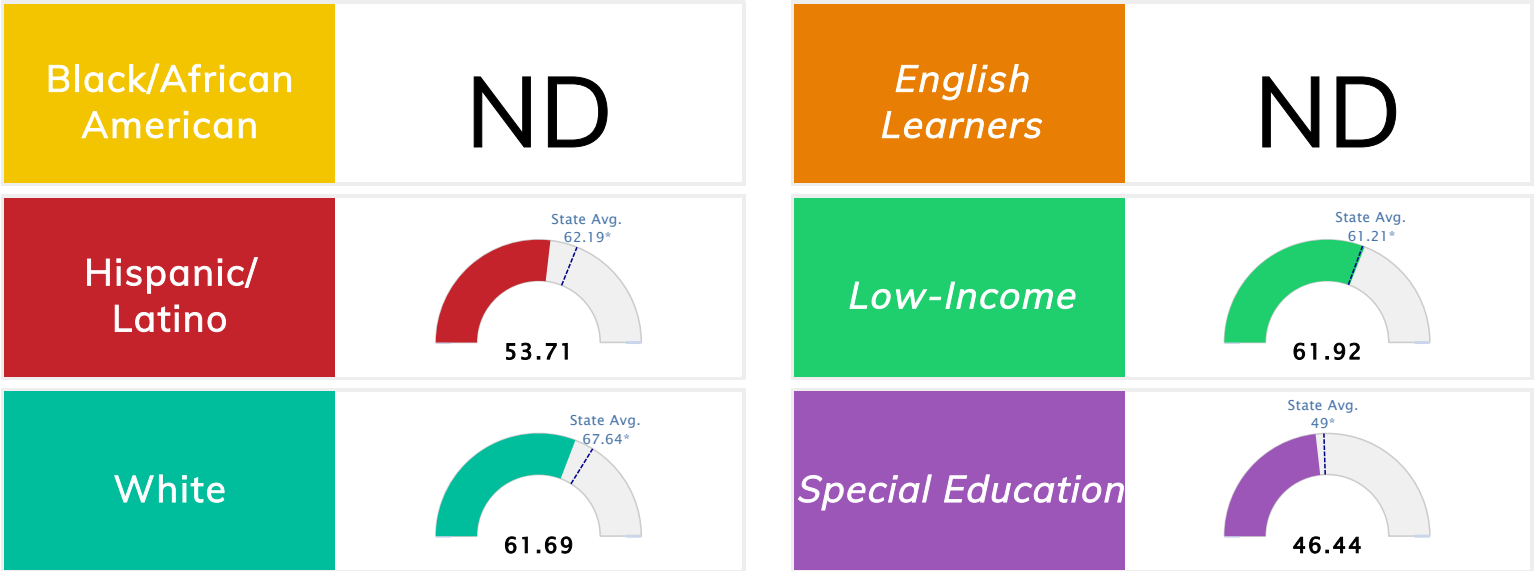

ELA % Tested	Math % Tested		ELA % Tested	Math % Tested

All Students	100.00%	100.00%		
Black / African American			English Learners	100.00% 100.00%
Hispanic / Latino	100.00%	100.00%	Economically Disadvantaged	100.00% 100.00%
White	100.00%	100.00%	Students with Disabilities	100.00% 100.00%

Prepared by the Arkansas Department of Education: Division of Elementary and Secondary Education