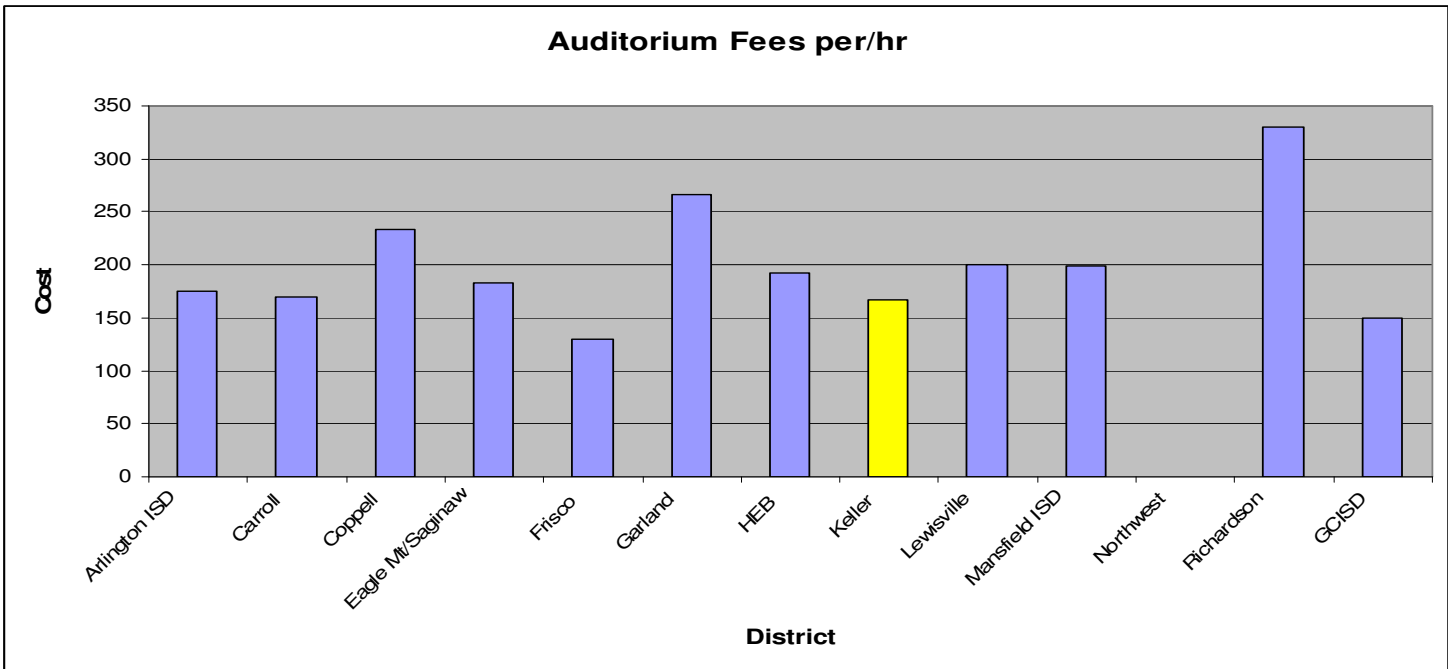

Throw out high and low the average per hour recovered for custodial time is \$24.80
 Keller ISD's fee is \$20.00 per hour.

Throw out high and low the average per hour for the rent of a HS auditorium is \$176.00
 Keller ISD's fee is \$167.00 per hour.

Gymnasium Fees per/hr

Throw out high and low the average per hour for the rent of a HS gymnasium is \$143.55
Keller ISD's fee is \$117.00 per hour.

Cafeteria Fees per/hr

Throw out high and low the average per hour for the rent of a HS cafeteria is \$126.73
Keller ISD's fee is \$100.00 per hour.

Throw out high and low the average per hour of a classroom is \$43.60
Keller ISD's fee is \$25.00 per hour.