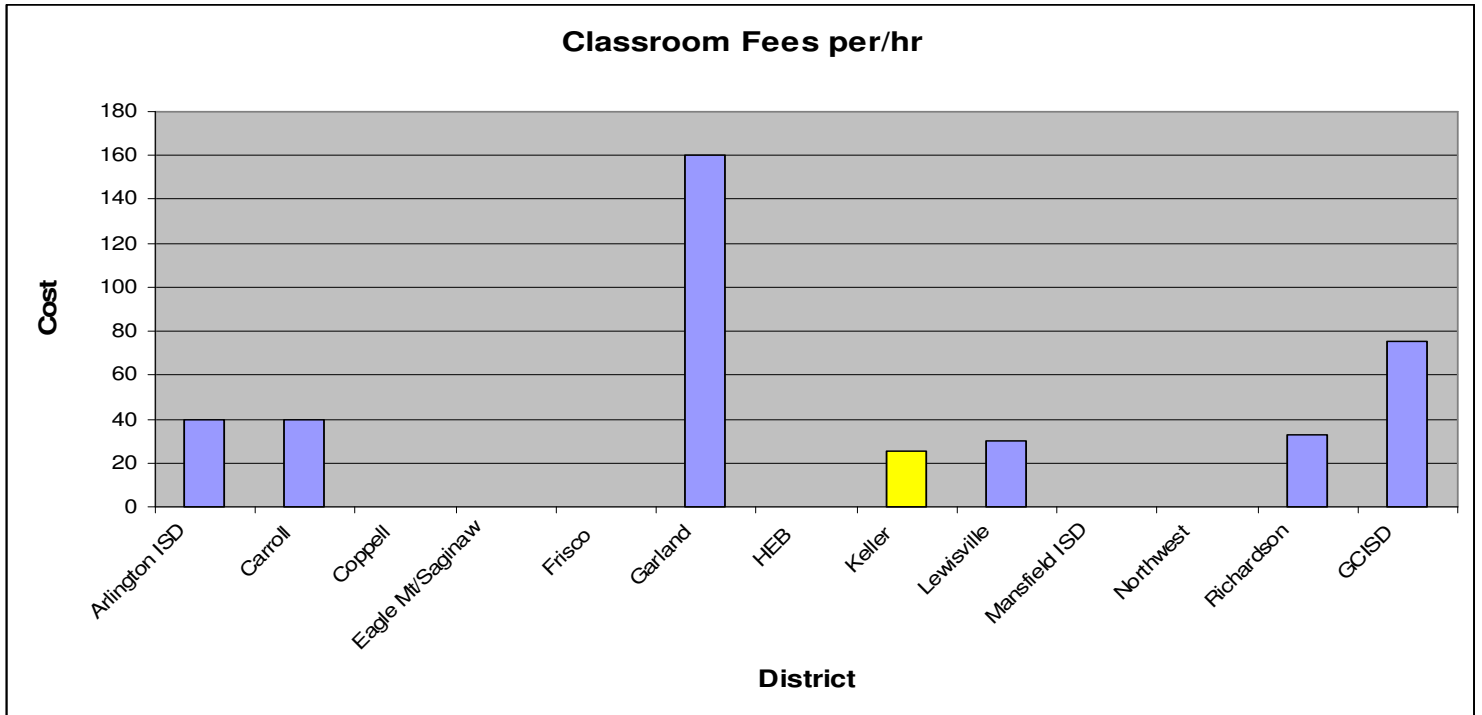

Throw out high and low the average per hour recovered for custodial time is \$24.80
 Keller ISD's fee is \$20.00 per hour.

Throw out high and low the average per hour for the rent of a HS auditorium is \$176.00
 Keller ISD's fee is \$167.00 per hour.

Gymnasium Fees per/hr

Throw out high and low the average per hour for the rent of a HS gymnasium is \$143.55
Keller ISD's fee is \$117.00 per hour.

Cafeteria Fees per/hr

Throw out high and low the average per hour for the rent of a HS cafeteria is \$126.73
Keller ISD's fee is \$100.00 per hour.

Throw out high and low the average per hour of a classroom is \$43.60
Keller ISD's fee is \$25.00 per hour.