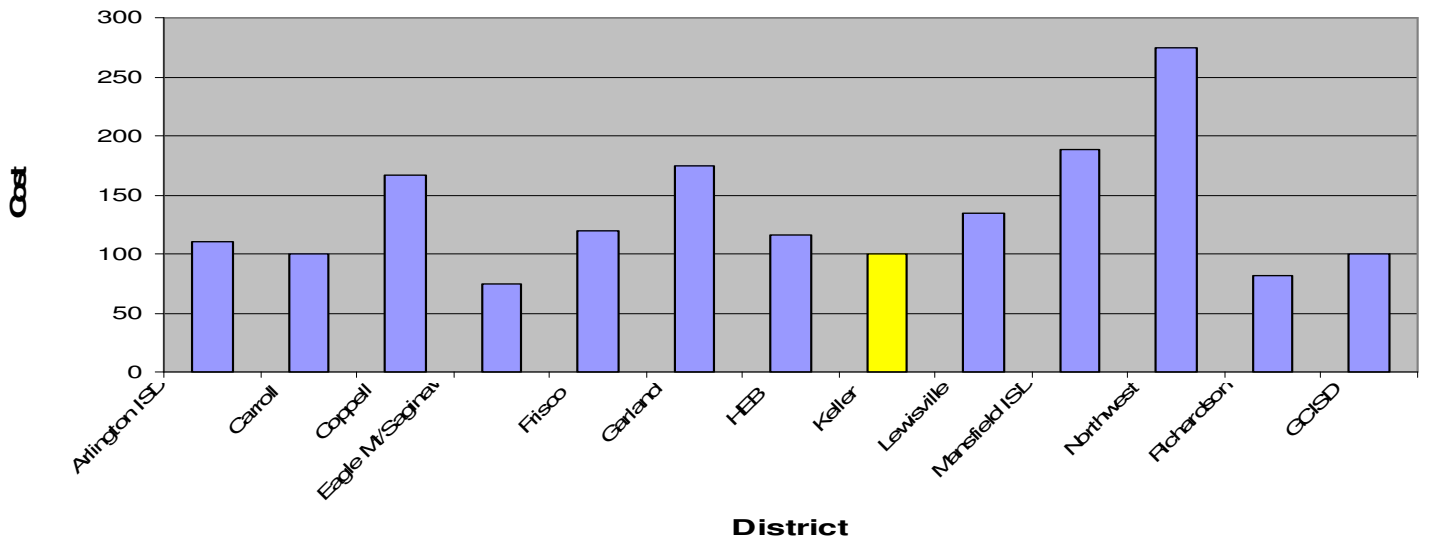

Throw out high and low the average per hour recovered for custodial time is \$24.80
 Keller ISD's fee is \$20.00 per hour.

Throw out high and low the average per hour for the rent of a HS auditorium is \$176.00
 Keller ISD's fee is \$167.00 per hour.

Gymnasium Fees per/hr

Throw out high and low the average per hour for the rent of a HS gymnasium is \$143.55
Keller ISD's fee is \$117.00 per hour.

Cafeteria Fees per/hr

Throw out high and low the average per hour for the rent of a HS cafeteria is \$126.73
Keller ISD's fee is \$100.00 per hour.