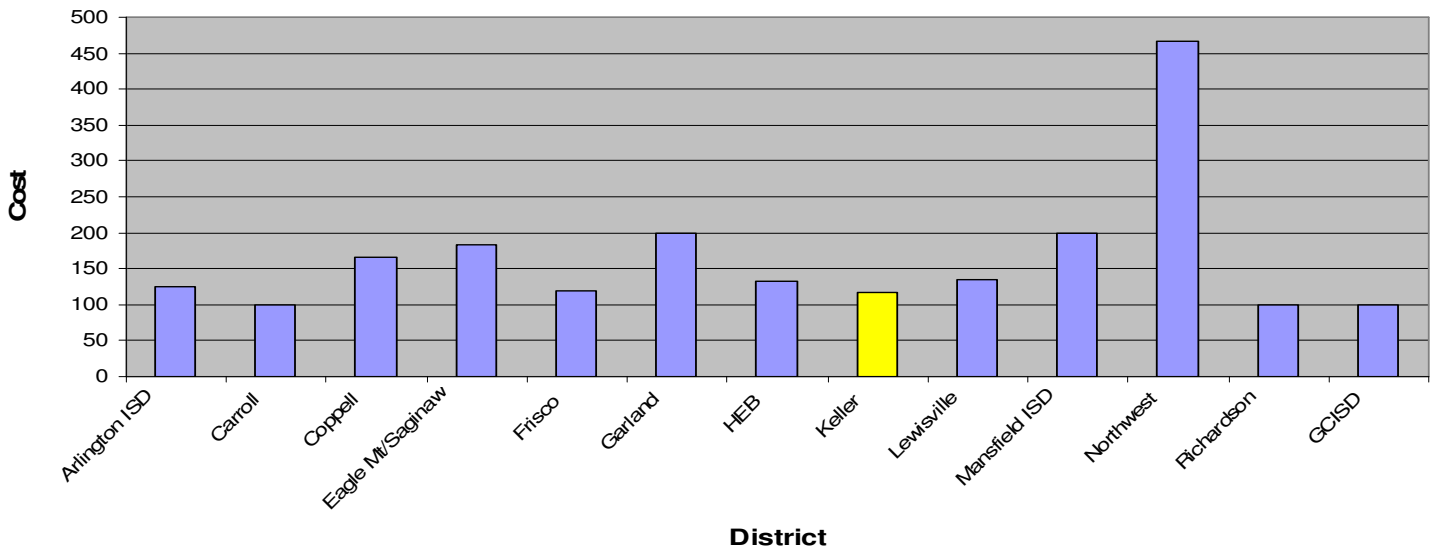

Throw out high and low the average per hour recovered for custodial time is \$24.80
 Keller ISD's fee is \$20.00 per hour.

Throw out high and low the average per hour for the rent of a HS auditorium is \$176.00
 Keller ISD's fee is \$167.00 per hour.

Gymnasium Fees per/hr

Throw out high and low the average per hour for the rent of a HS gymnasium is \$143.55
Keller ISD's fee is \$117.00 per hour.

Cafeteria Fees per/hr

Throw out high and low the average per hour for the rent of a HS cafeteria is \$126.73
Keller ISD's fee is \$100.00 per hour.

Throw out high and low the average per hour of a classroom is \$43.60
Keller ISD's fee is \$25.00 per hour.