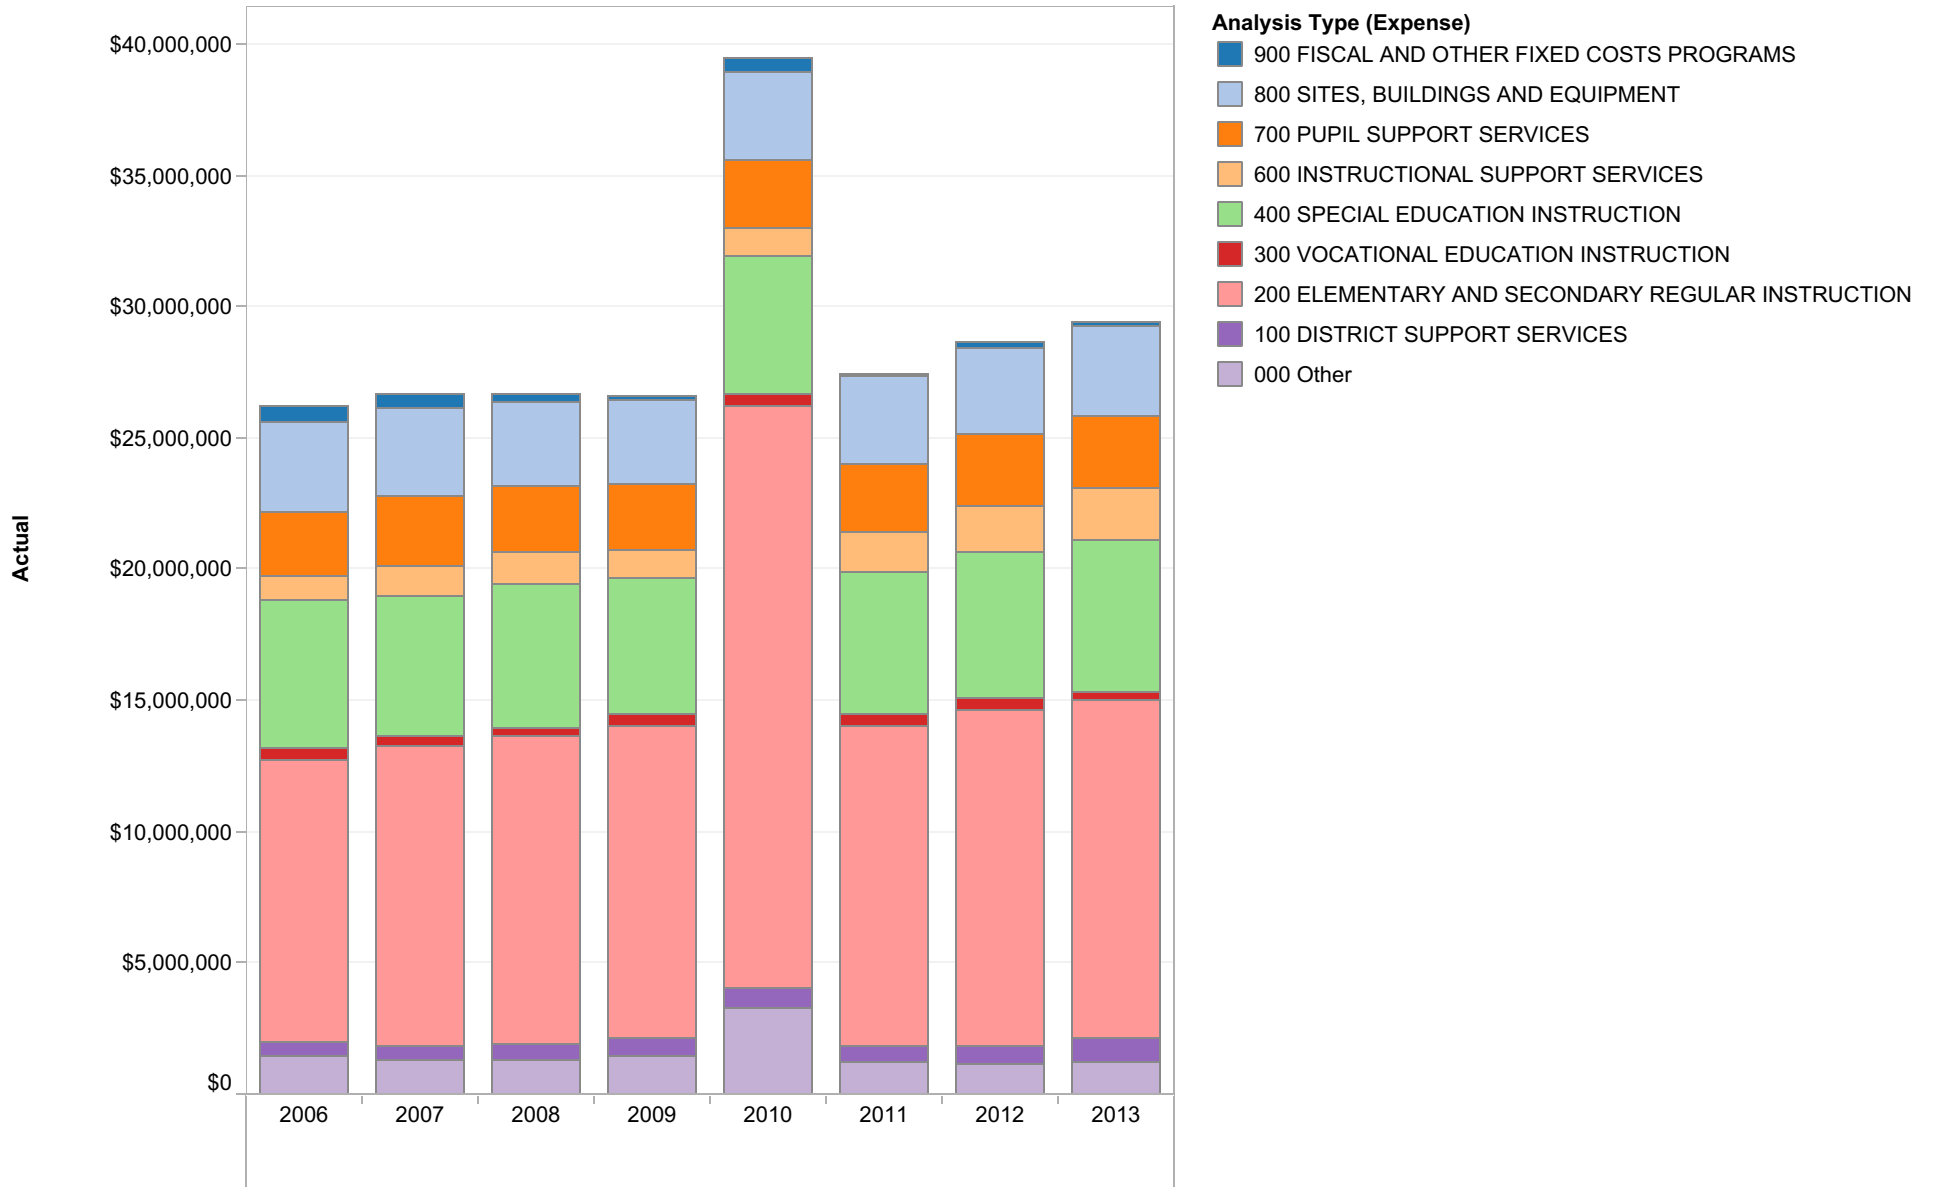

Expenses Bar Chart

Red Wing Public School District

By: Program

Source: UFARS Tape Reports as Submitted to MDE

Expenses Bar Chart

Red Wing Public School District

By: Program

Source: UFARS Tape Reports as Submitted to MDE