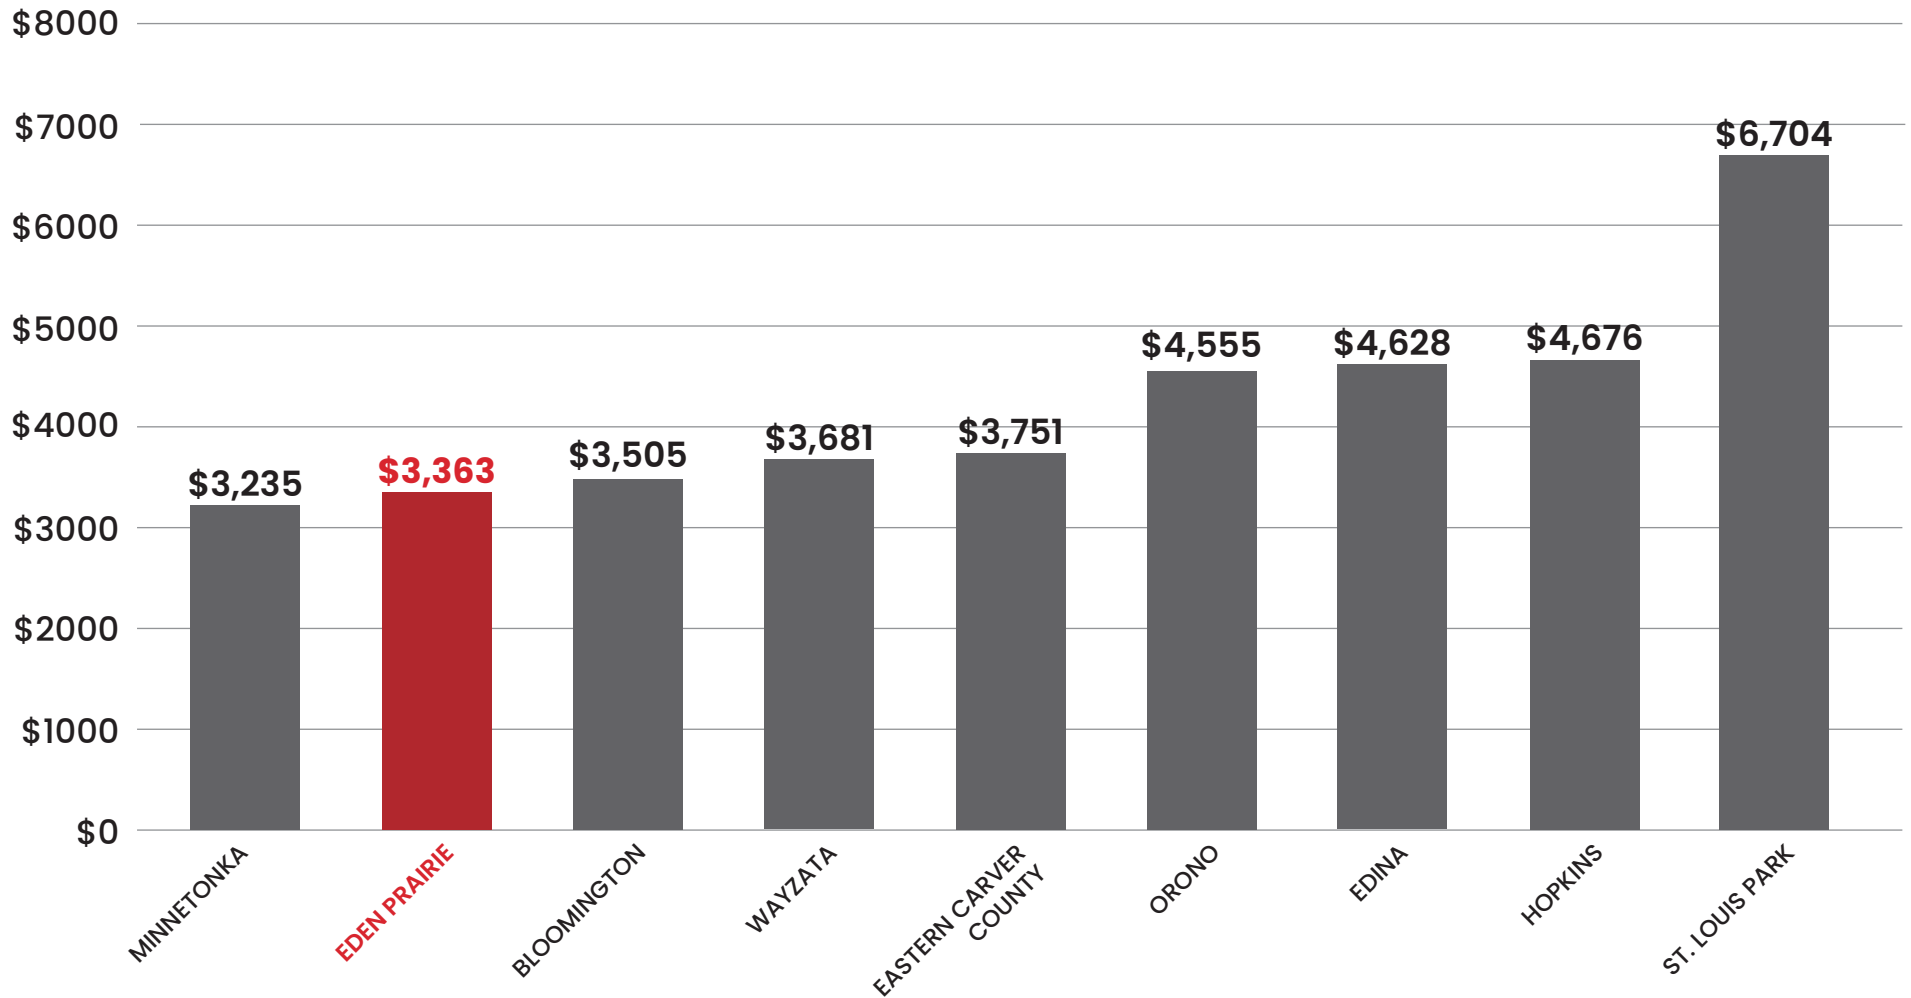

# EDEN PRAIRIE SCHOOLS

Pay 2023 Voter Approved Levies (Debt, Capital Projects and Operating Referendum) Per Pupil

Source: Pay 2023 School Tax Report  
Pupil: MDE Estimated FY 2024 Enrollment, Whatif FY24 (6-26-23)