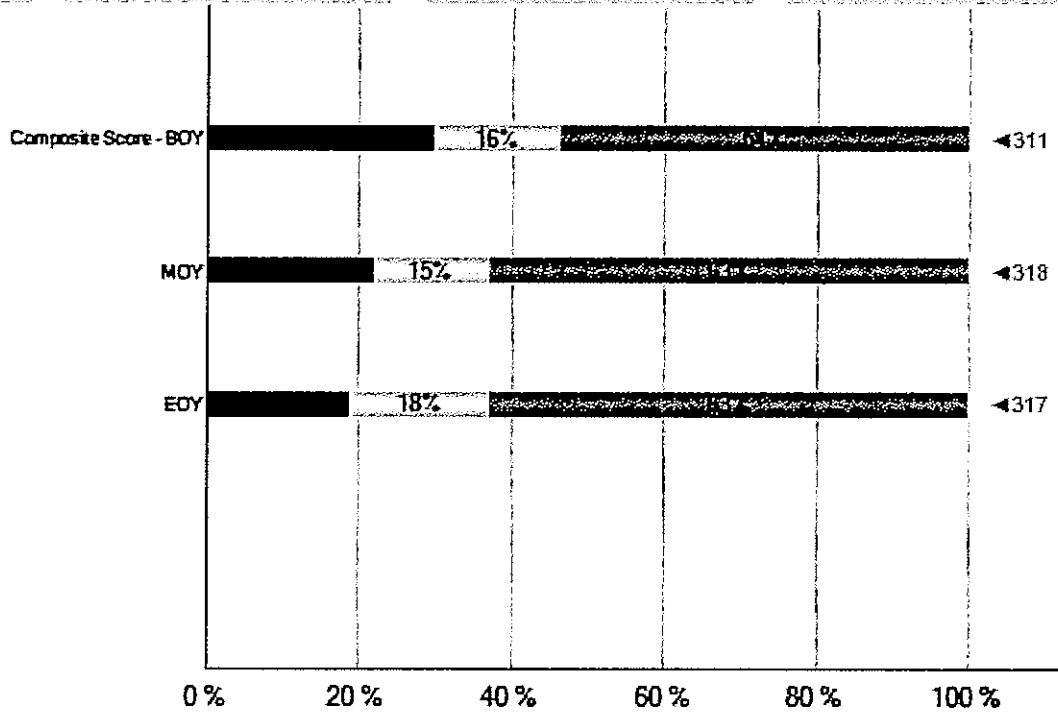

Comparing Measures on mCLASS:DIBELS

By School For Irving School

Derby Public Schools, CT

Student Population	Time	Measure
Districts: Derby Public Schools School: Irving School Grade: All Grades Subject: Official Class	Students enrolled on test day 15-16 3 Periods *Refresh date: 06/29/2016	mCLASS:DIBELS All Assessment Measures ◀ Total Students Assessed ■ Well Below Benchmark ■ Below Benchmark ■ Benchmark

▲ To Districts
▼ To Teacher
To Grade ▶
To Ethnicity ▶

Institutions with no data are not included.