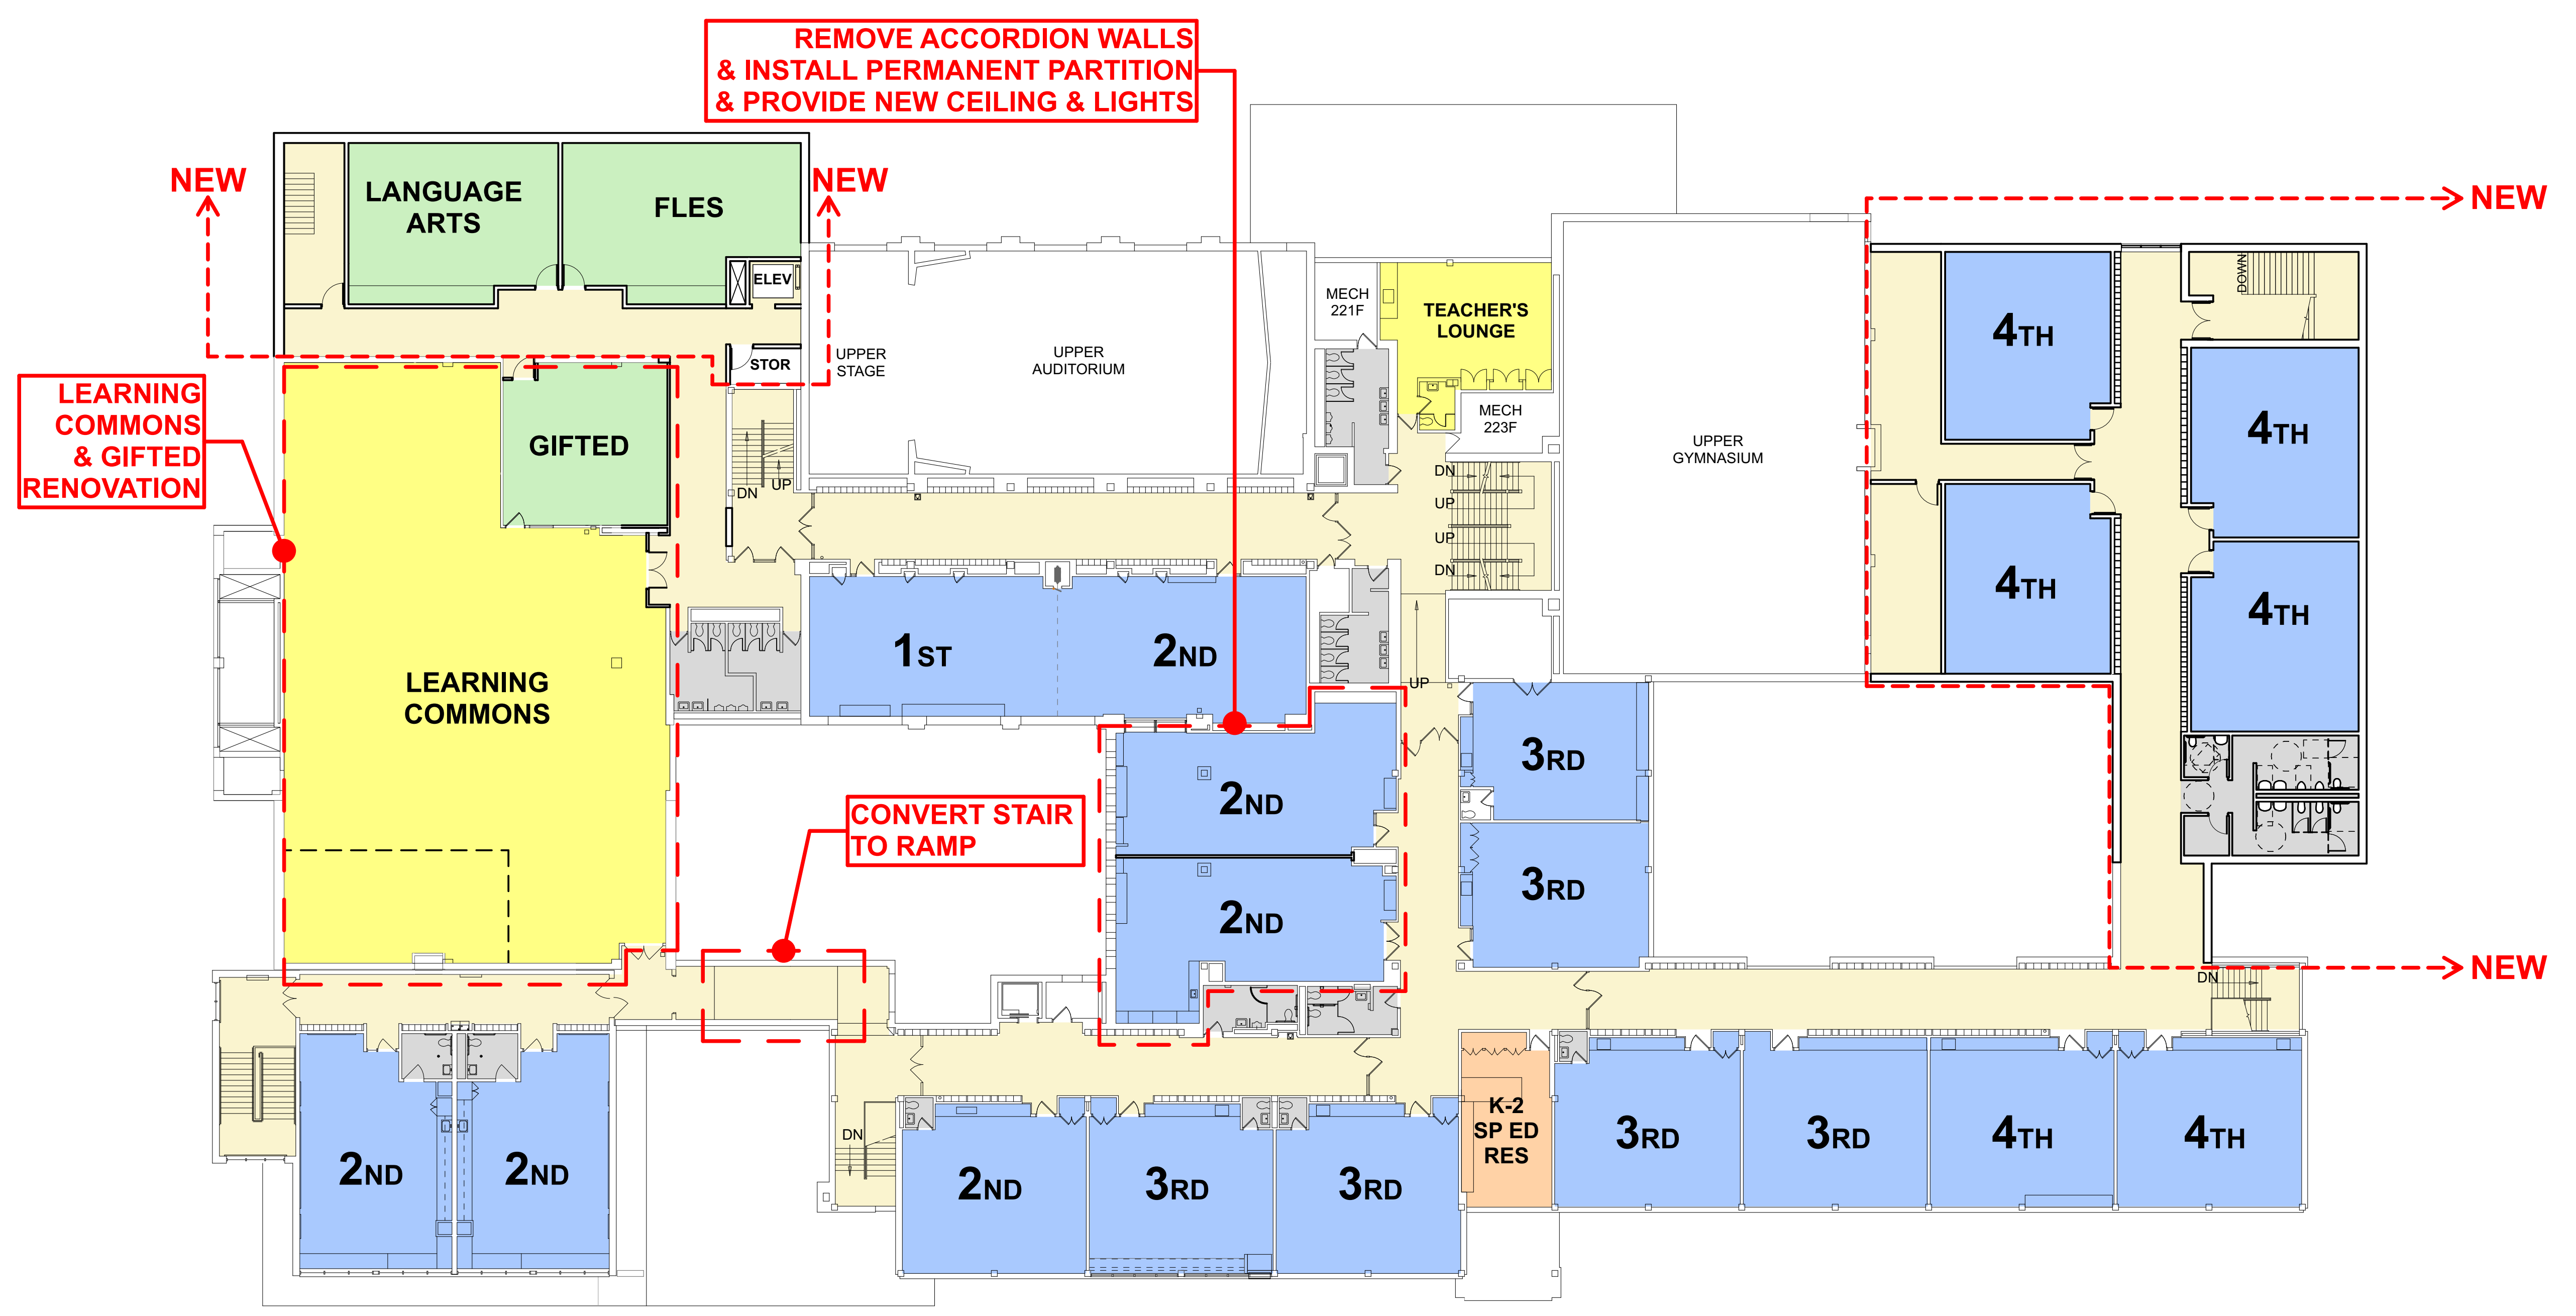

LINCOLN: OPTION B

3-STORY & 2-STORY ADDITION, 12 CLASSROOMS

COLOR KEY:

- GENERAL EDUCATION CLASSROOMS
- SPECIAL EDUCATION SPACES
- COMMON SPACES
- SPECIALS
- TOILET ROOMS
- CIRCULATION

LINCOLN THIRD FLOOR PLAN

SCALE: 1/16" = 1'-0"

LINCOLN SECOND FLOOR PLAN

SCALE: 1/16" = 1'-0"