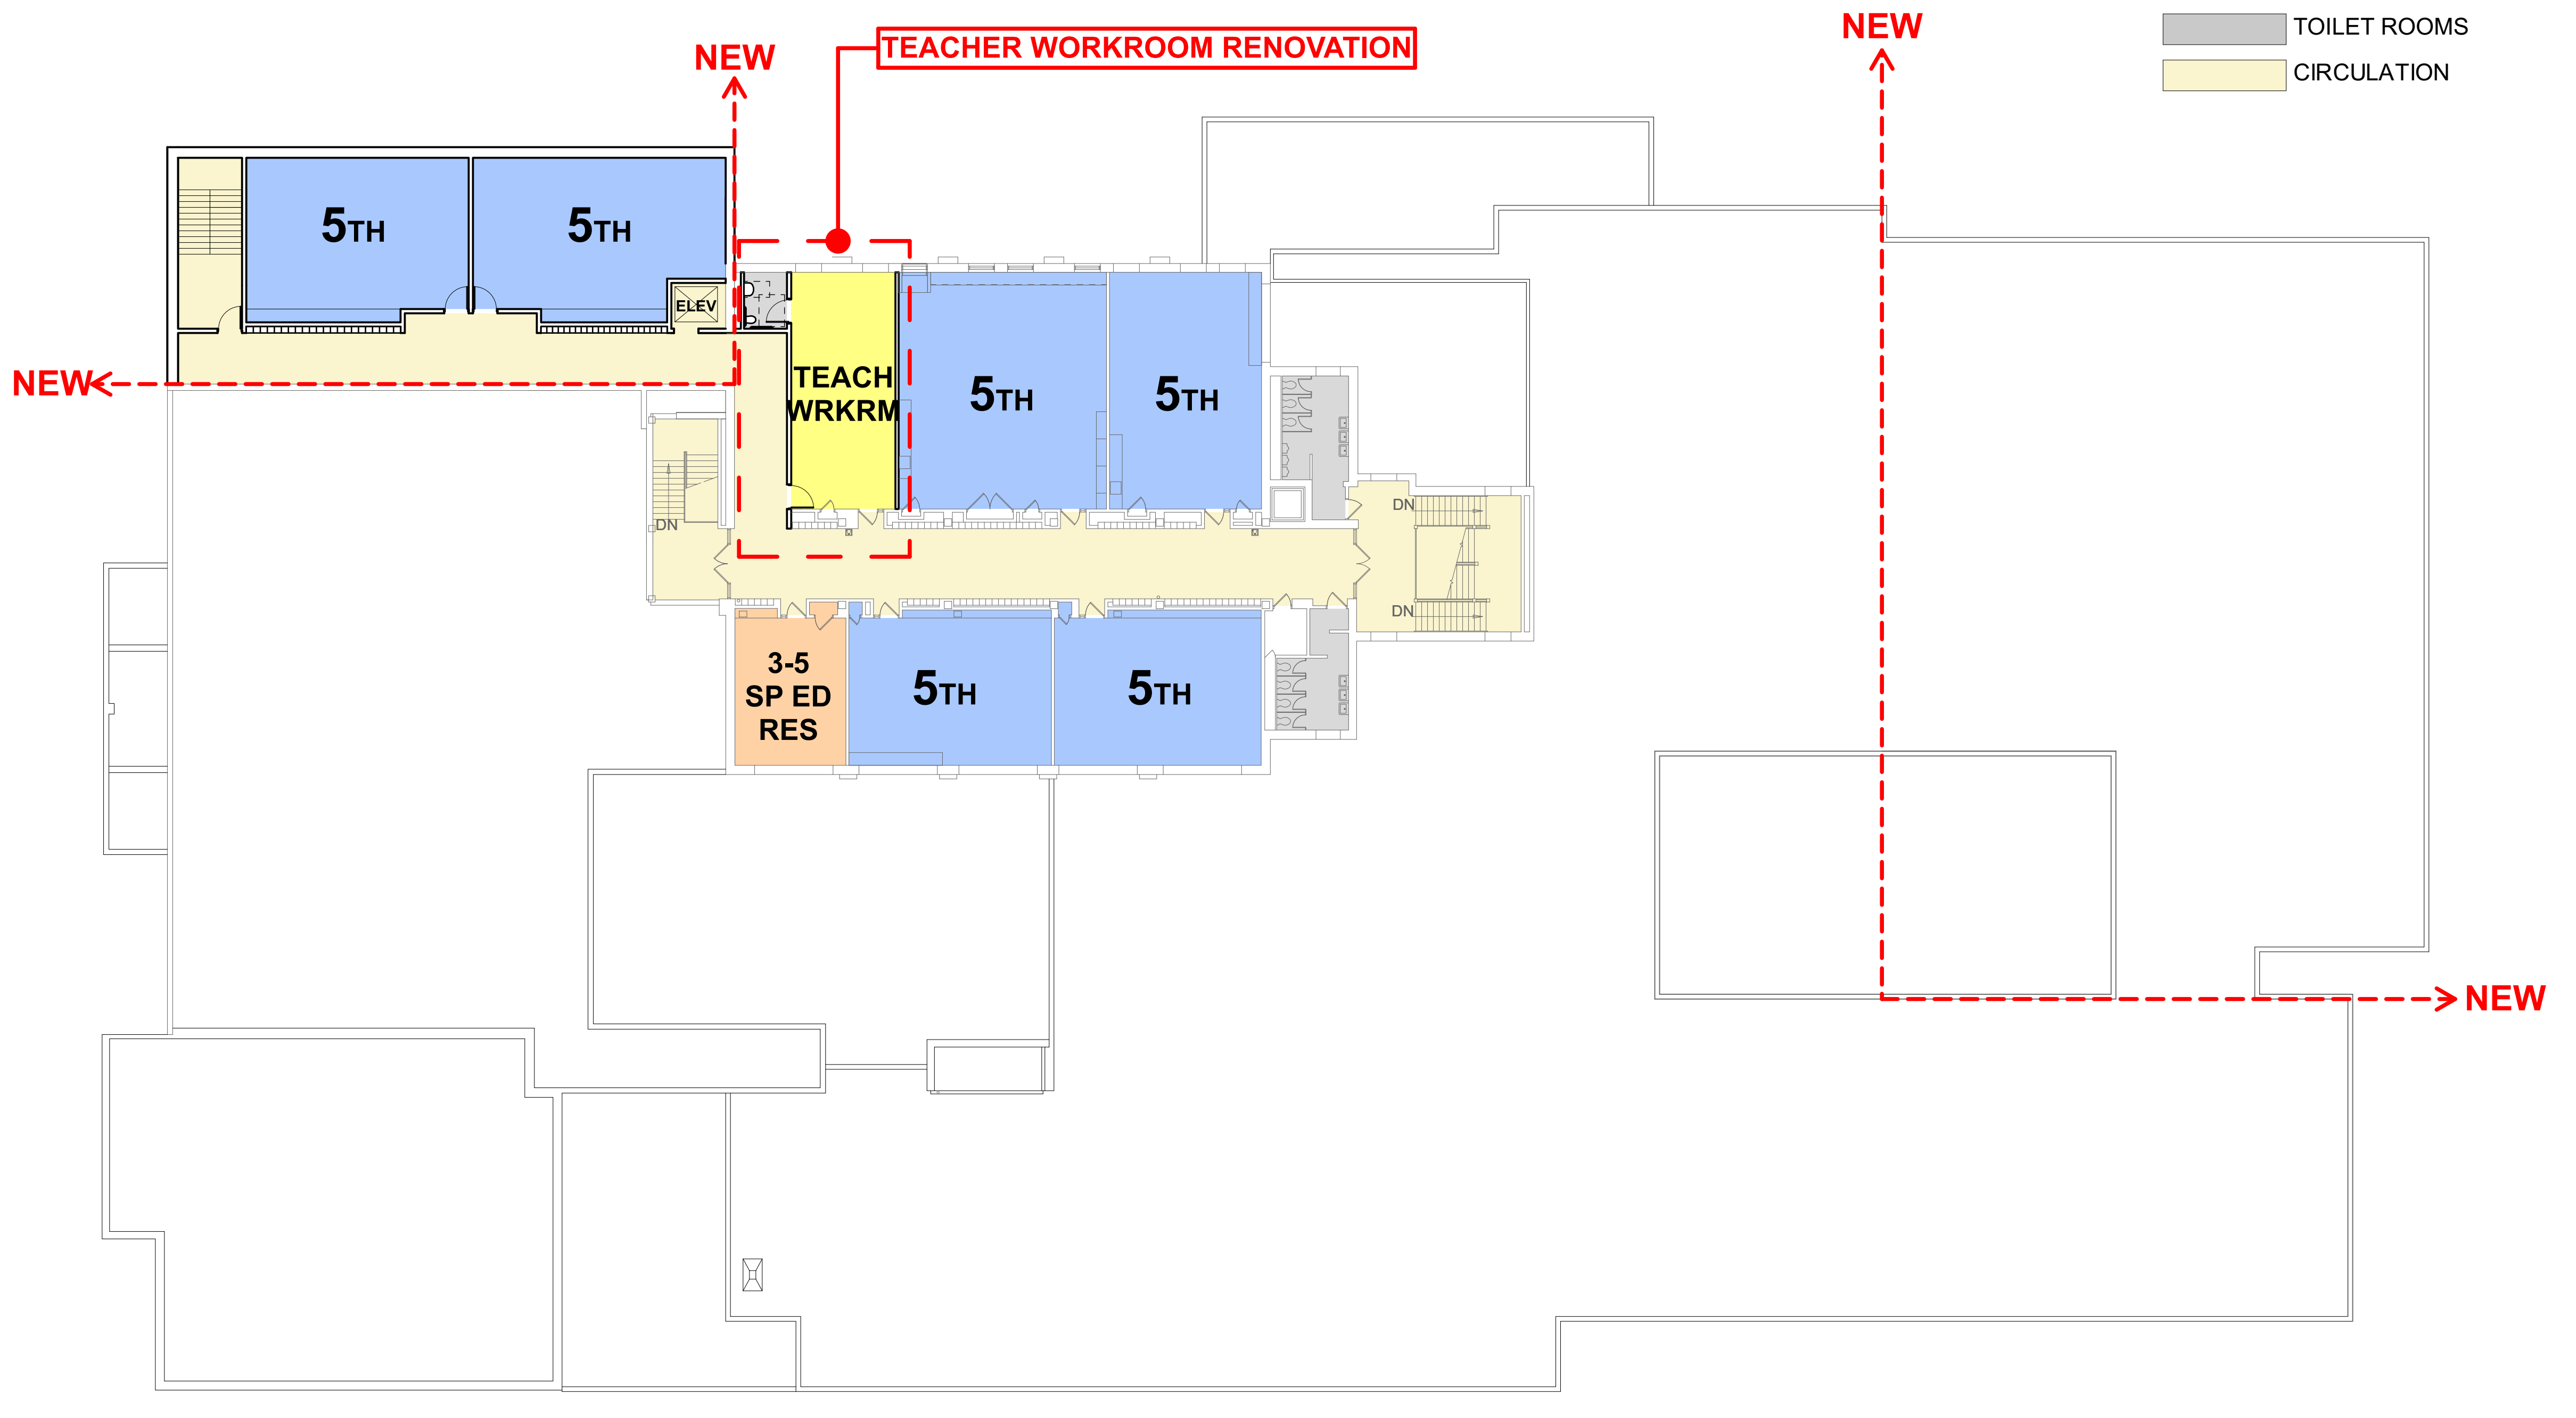

LINCOLN: OPTION B

3-STORY & 2-STORY ADDITION, 12 CLASSROOMS

COLOR KEY:

- GENERAL EDUCATION CLASSROOMS
- SPECIAL EDUCATION SPACES
- COMMON SPACES
- SPECIALS
- TOILET ROOMS
- CIRCULATION

LINCOLN THIRD FLOOR PLAN

SCALE: 1/16" = 1'-0"

LINCOLN SECOND FLOOR PLAN

SCALE: 1/16" = 1'-0"